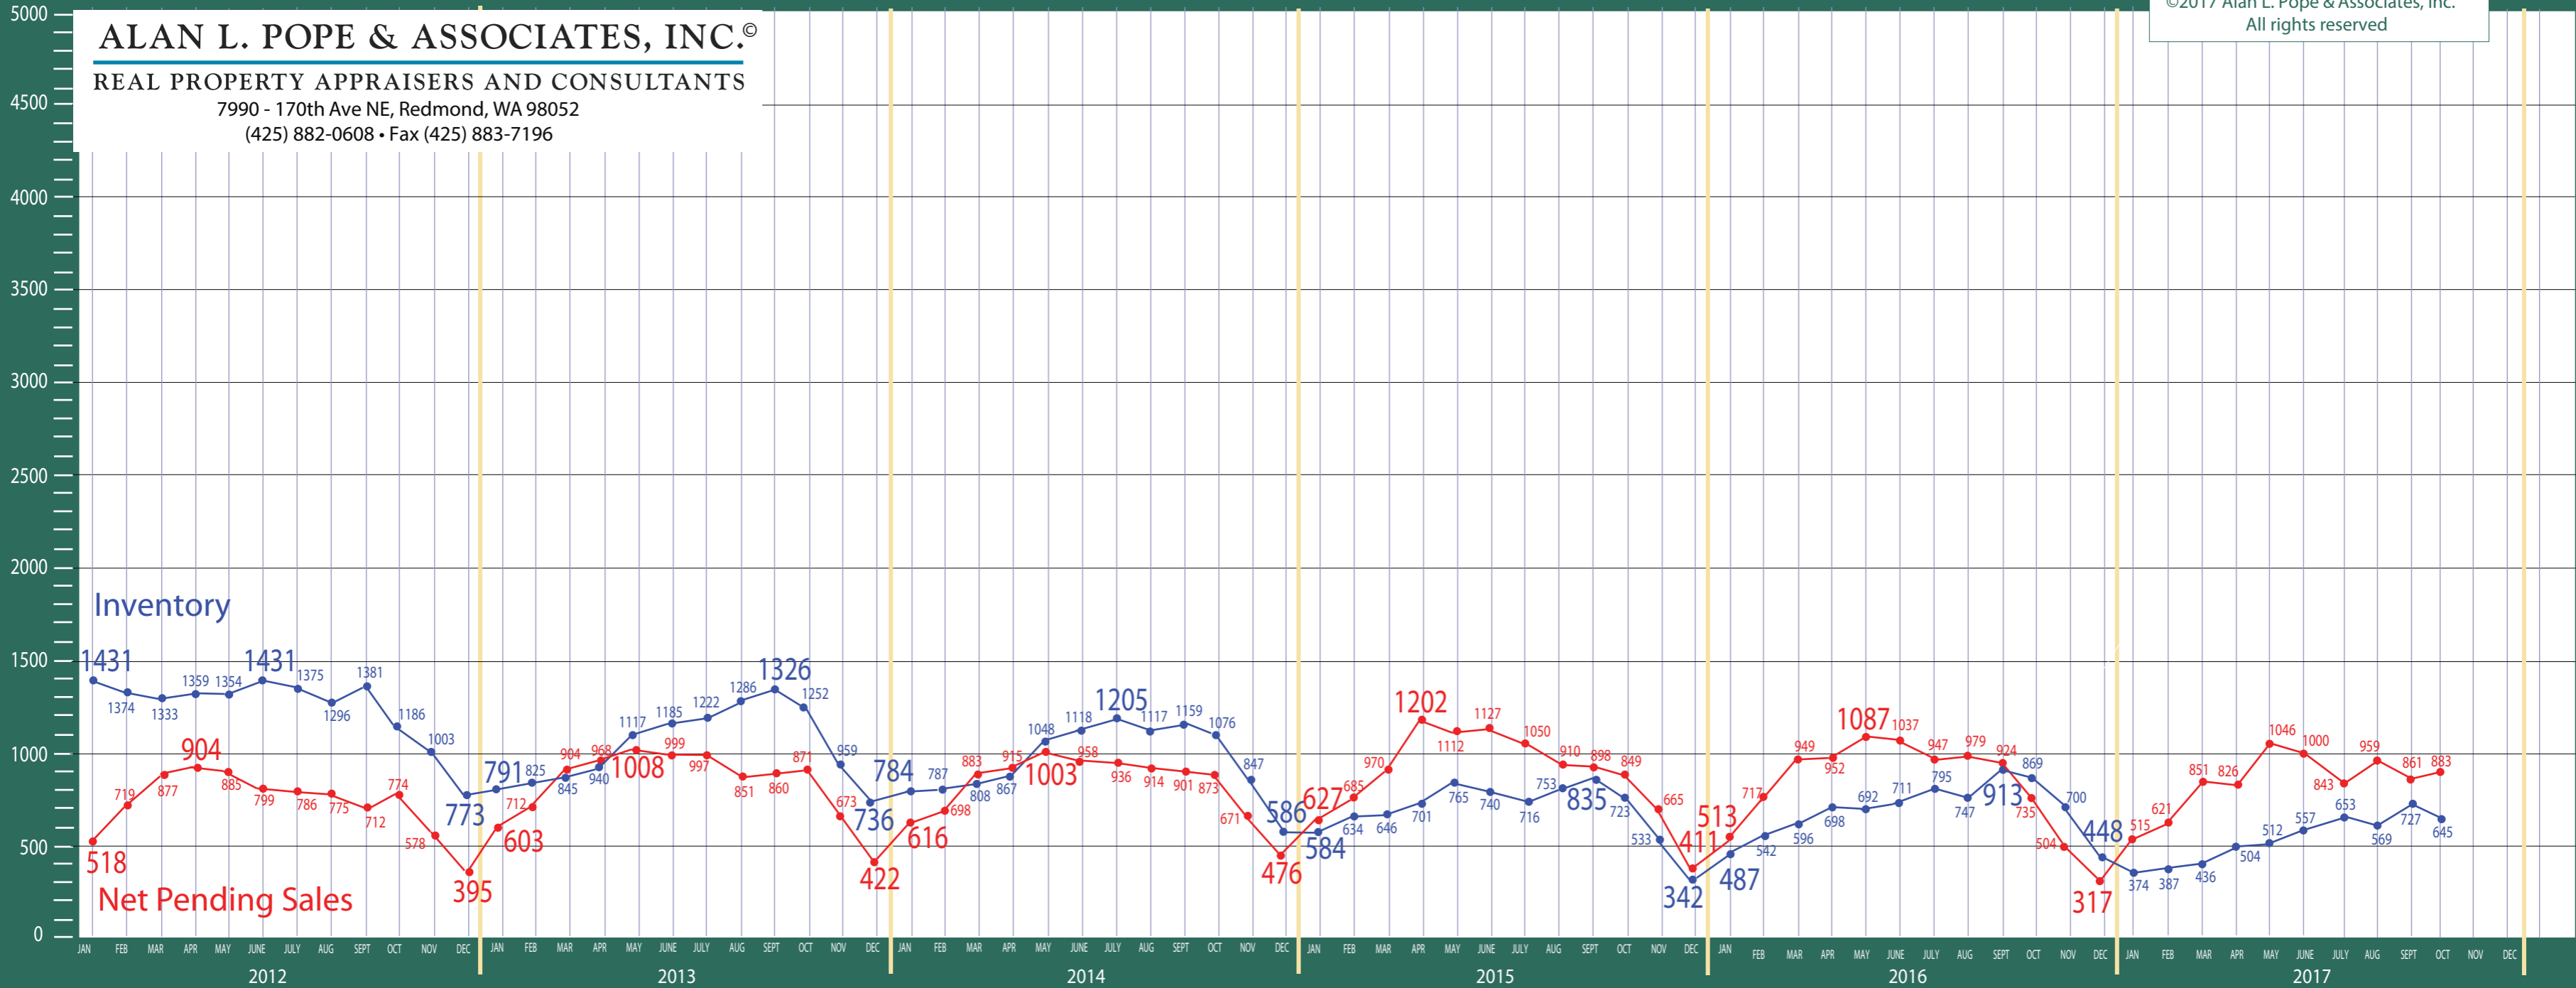

390/700-720 Central/North Seattle

Listing Residential & Condo Only

©2017 Alan L. Pope & Associates, Inc.
All rights reserved

ALAN L. POPE & ASSOCIATES, INC.®

REAL PROPERTY APPRAISERS AND CONSULTANTS

7990 - 170th Ave NE, Redmond, WA 98052
(425) 882-0608 • Fax (425) 883-7196

Information Provided by The Northwest Multiple Listing Service

ALAN L. POPE & ASSOCIATES, INC.®

REAL PROPERTY APPRAISERS AND CONSULTANTS

7990 - 170th Ave NE, Redmond, WA 98052

(425) 882-0608 • Fax (425) 883-7196