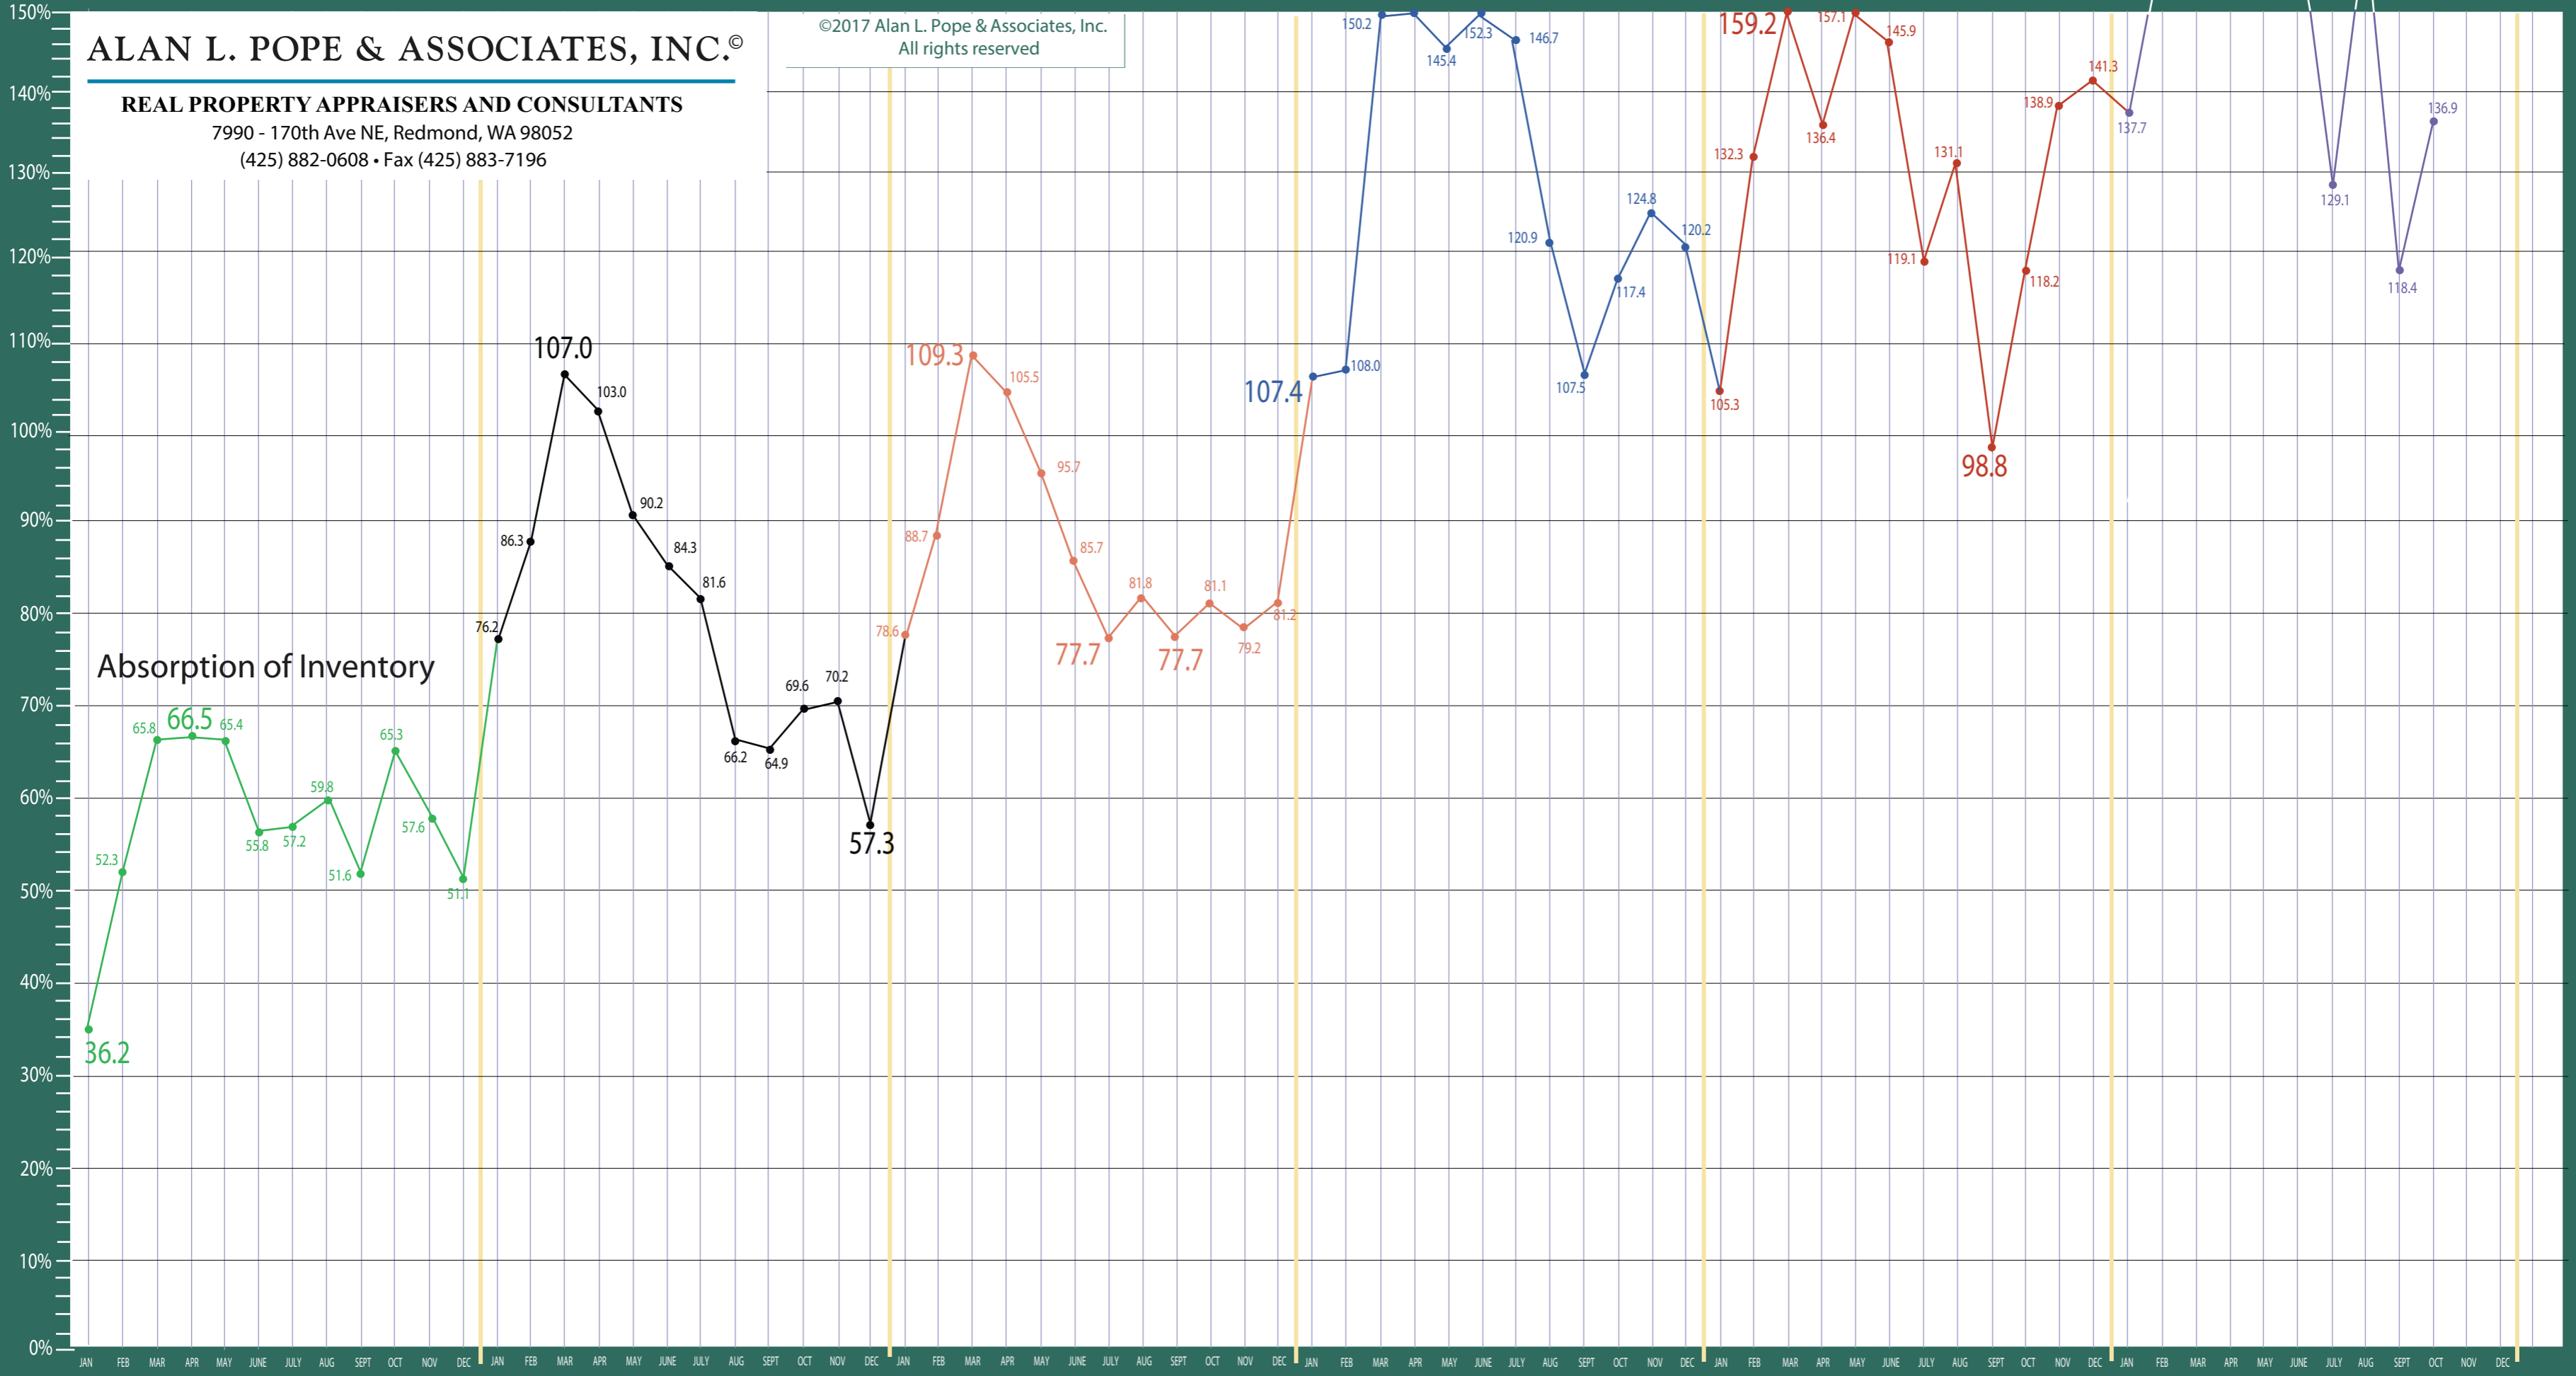

ALAN L. POPE & ASSOCIATES, INC.®

REAL PROPERTY APPRAISERS AND CONSULTANTS

7990 - 170th Ave NE, Redmond, WA 98052

(425) 882-0608 • Fax (425) 883-7196

©2017 Alan L. Pope & Associates, Inc.
All rights reserved

Absorption of Inventory