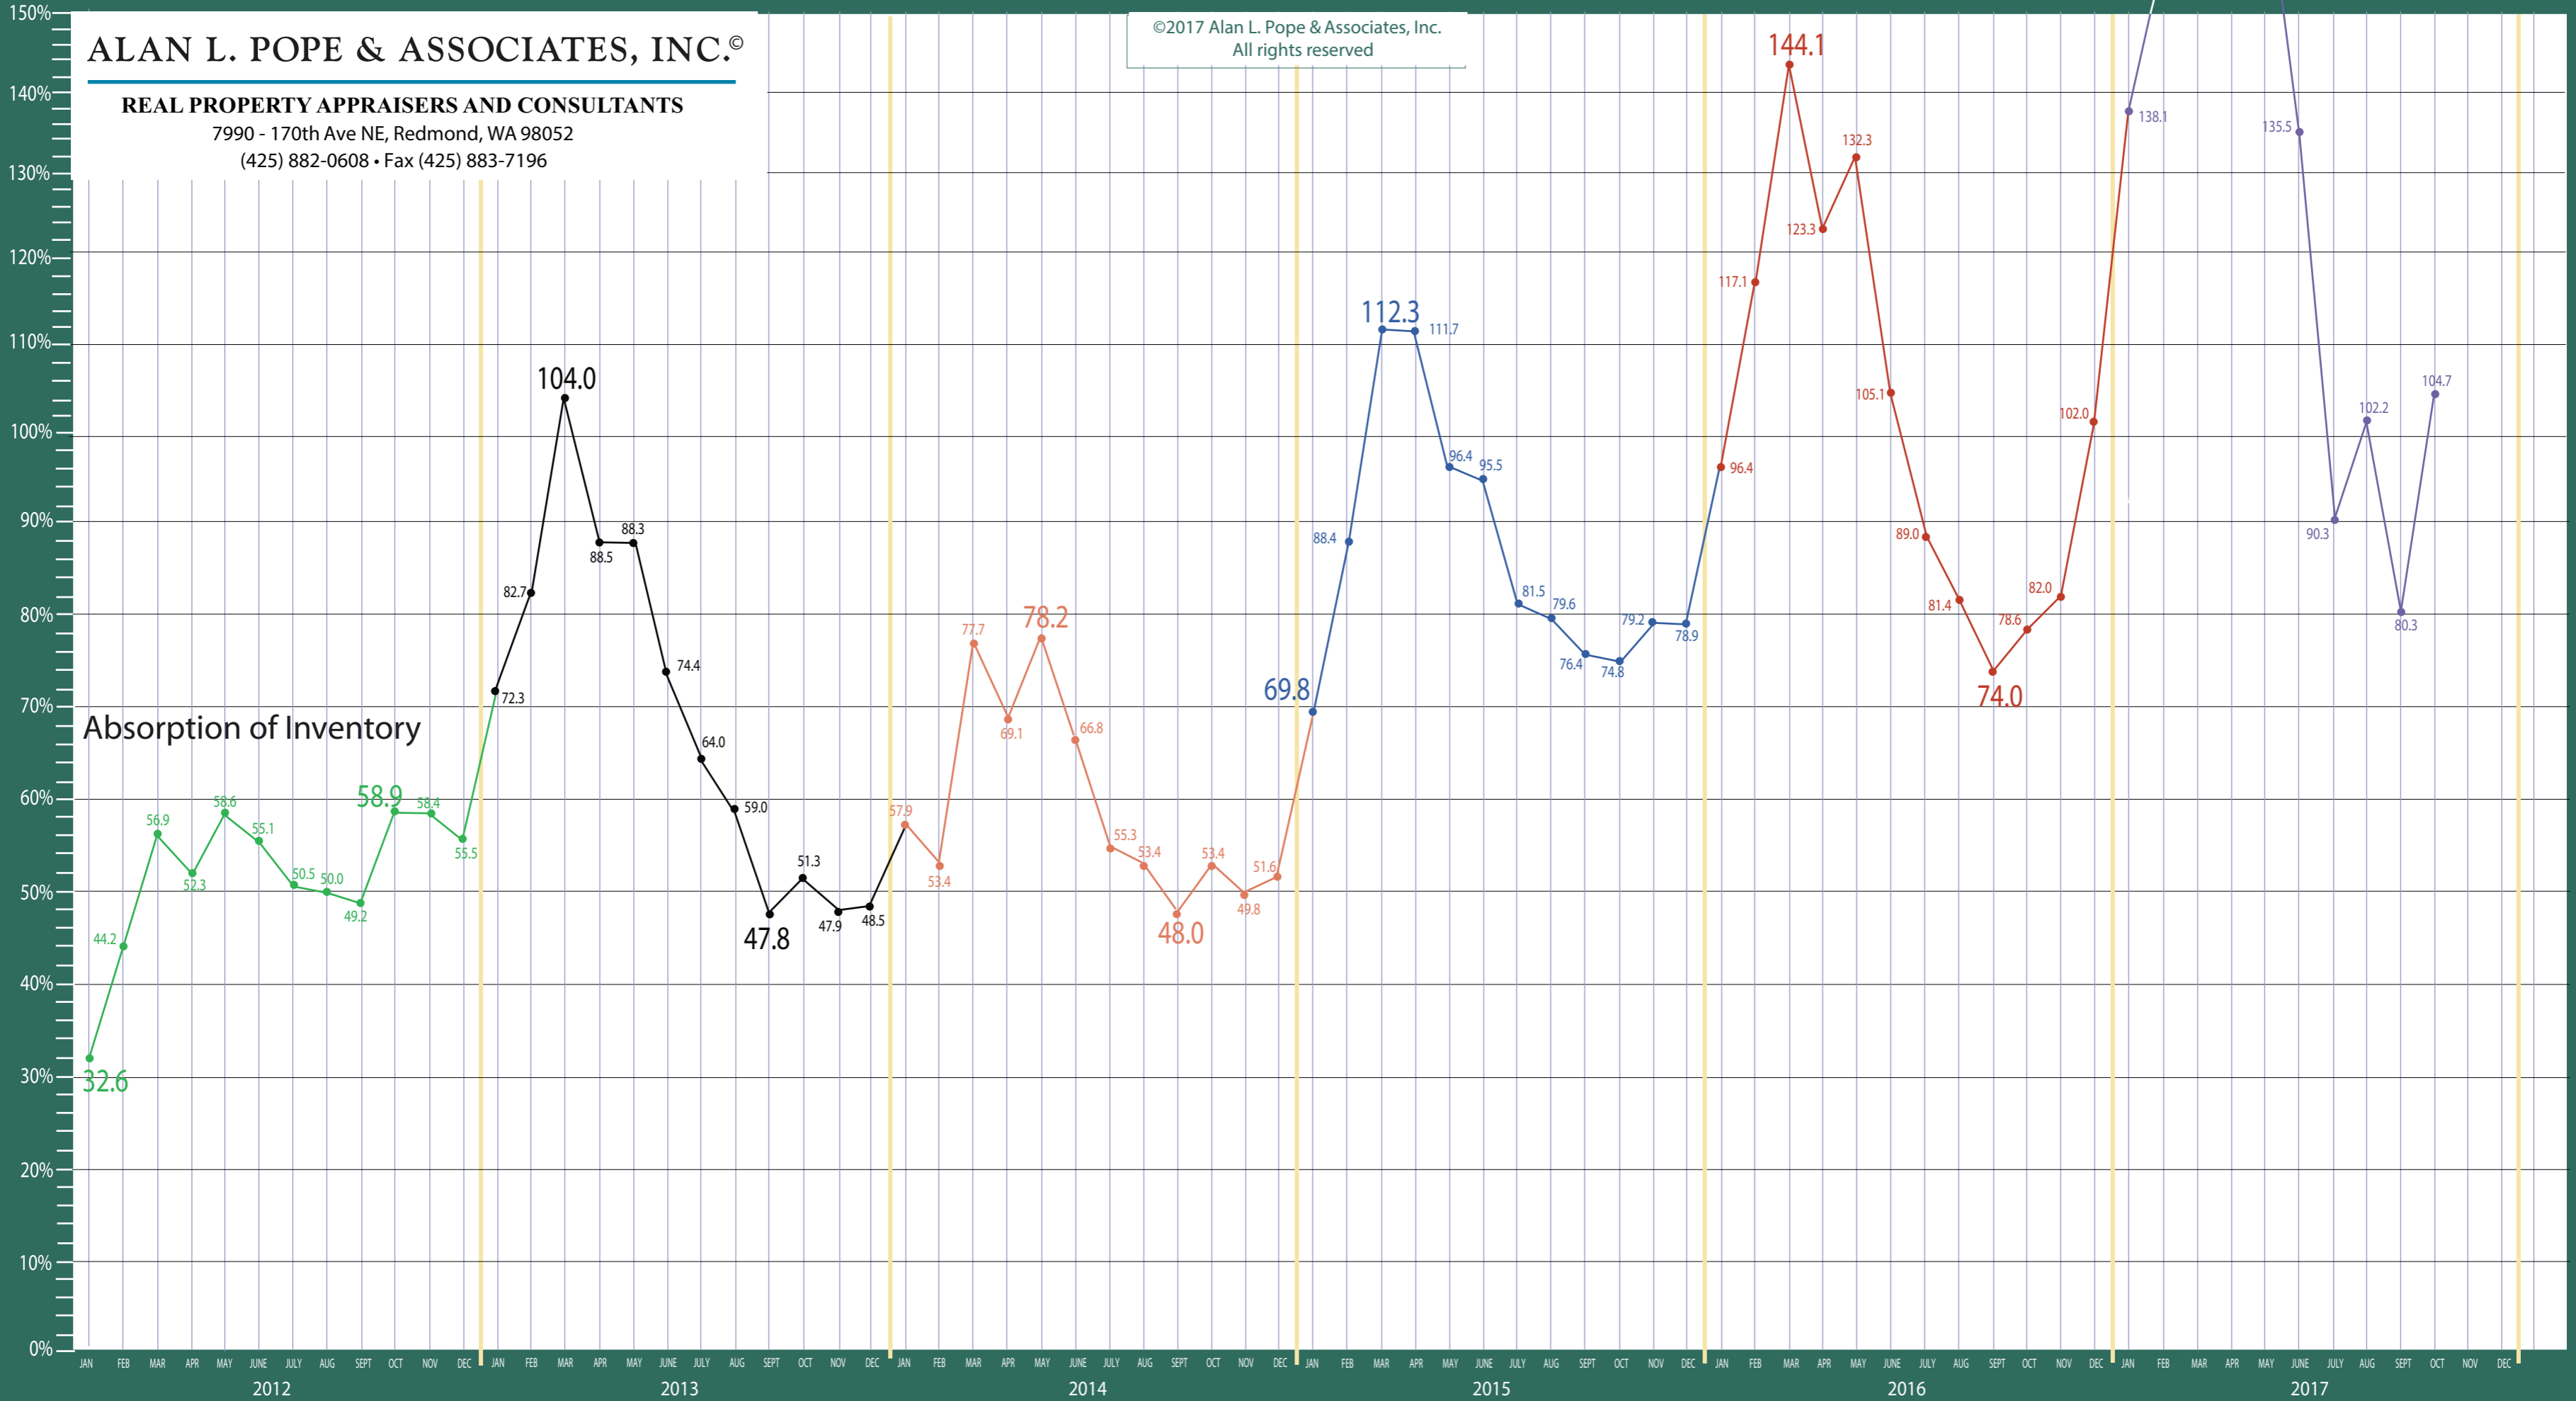

ALAN L. POPE & ASSOCIATES, INC.®

REAL PROPERTY APPRAISERS AND CONSULTANTS

7990 - 170th Ave NE, Redmond, WA 98052
 (425) 882-0608 • Fax (425) 883-7196

©2017 Alan L. Pope & Associates, Inc.
 All rights reserved

Absorption of Inventory