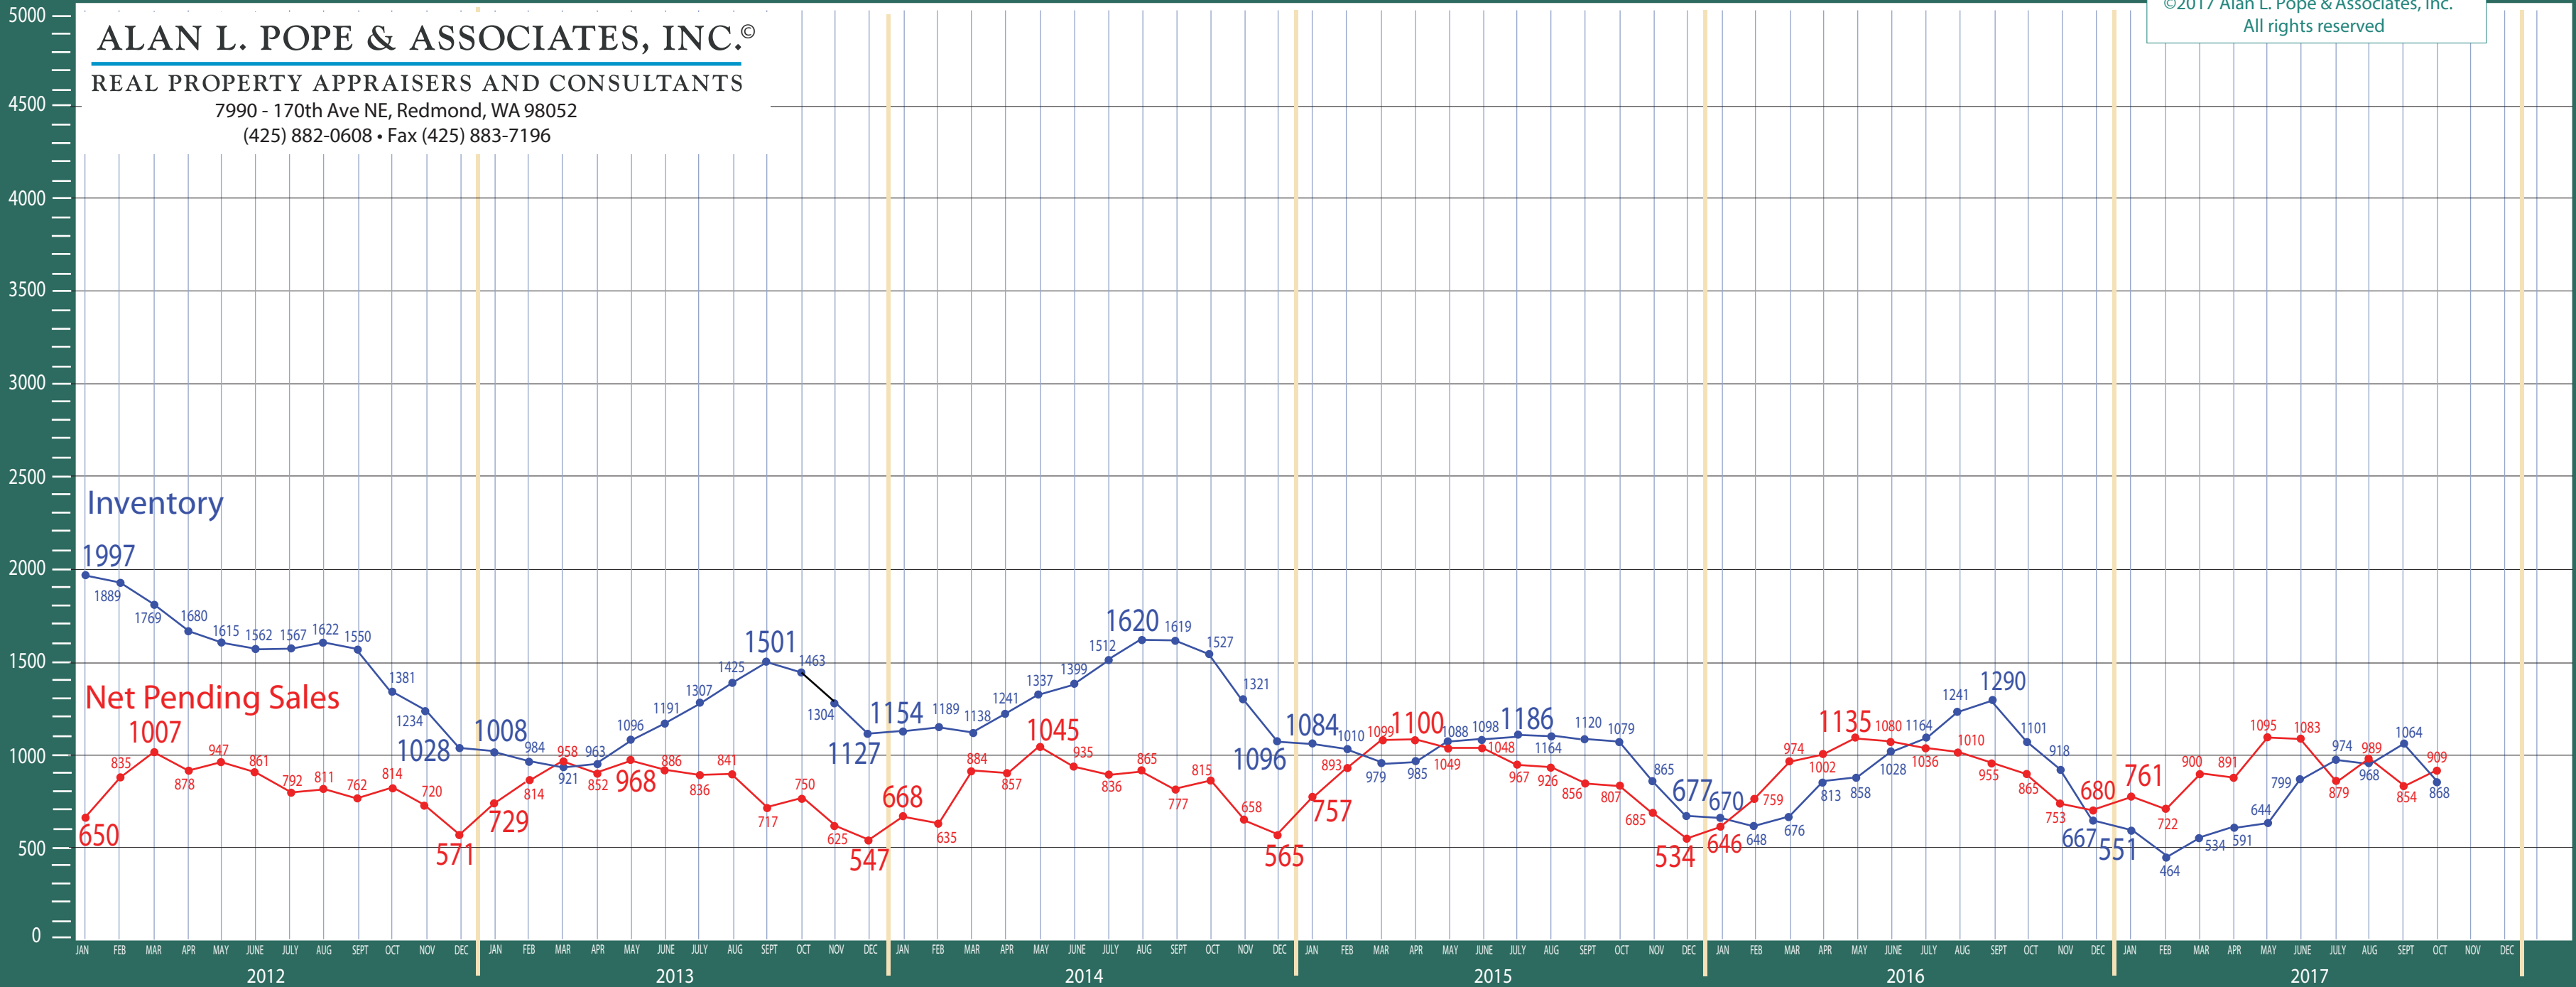

ALAN L. POPE & ASSOCIATES, INC.®

REAL PROPERTY APPRAISERS AND CONSULTANTS

7990 - 170th Ave NE, Redmond, WA 98052
 (425) 882-0608 • Fax (425) 883-7196

©2017 Alan L. Pope & Associates, Inc.
 All rights reserved