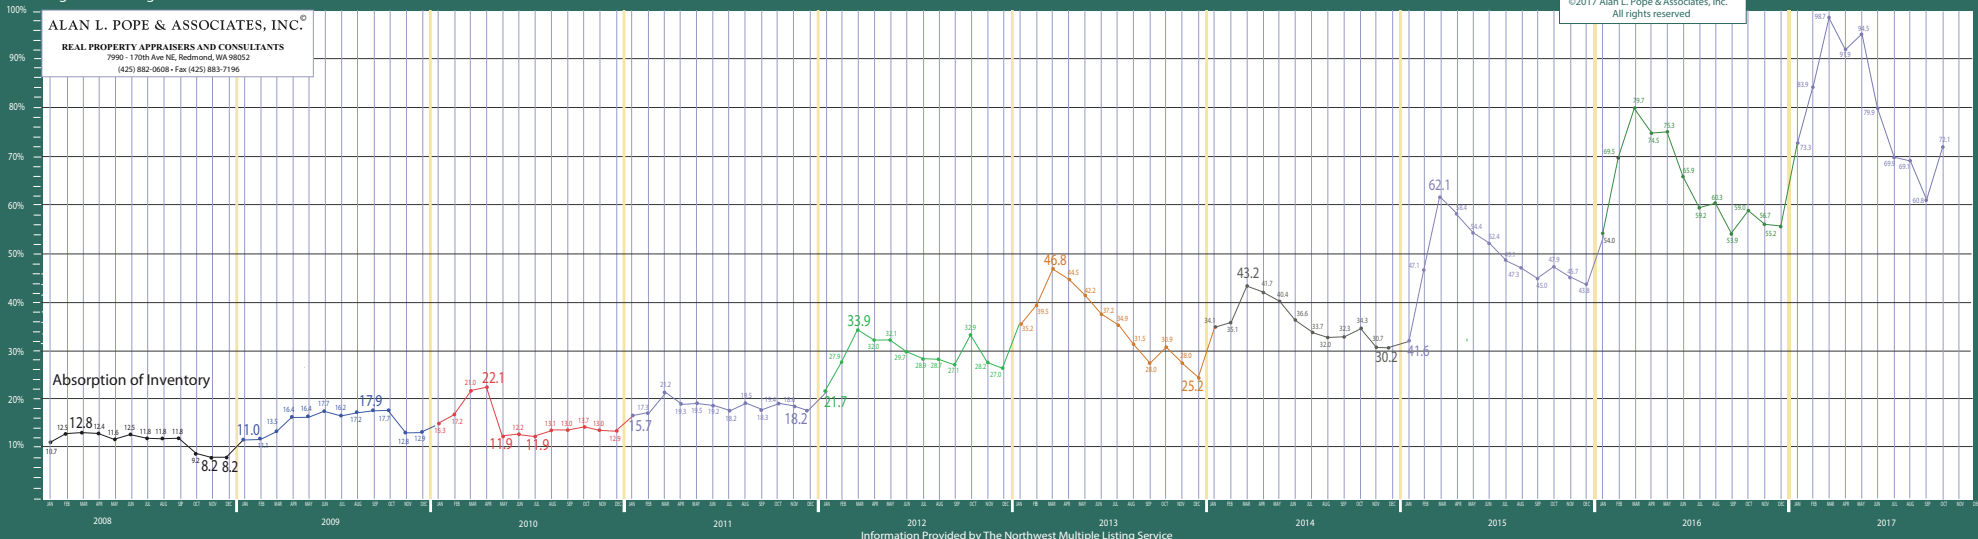

Absorption of Inventory