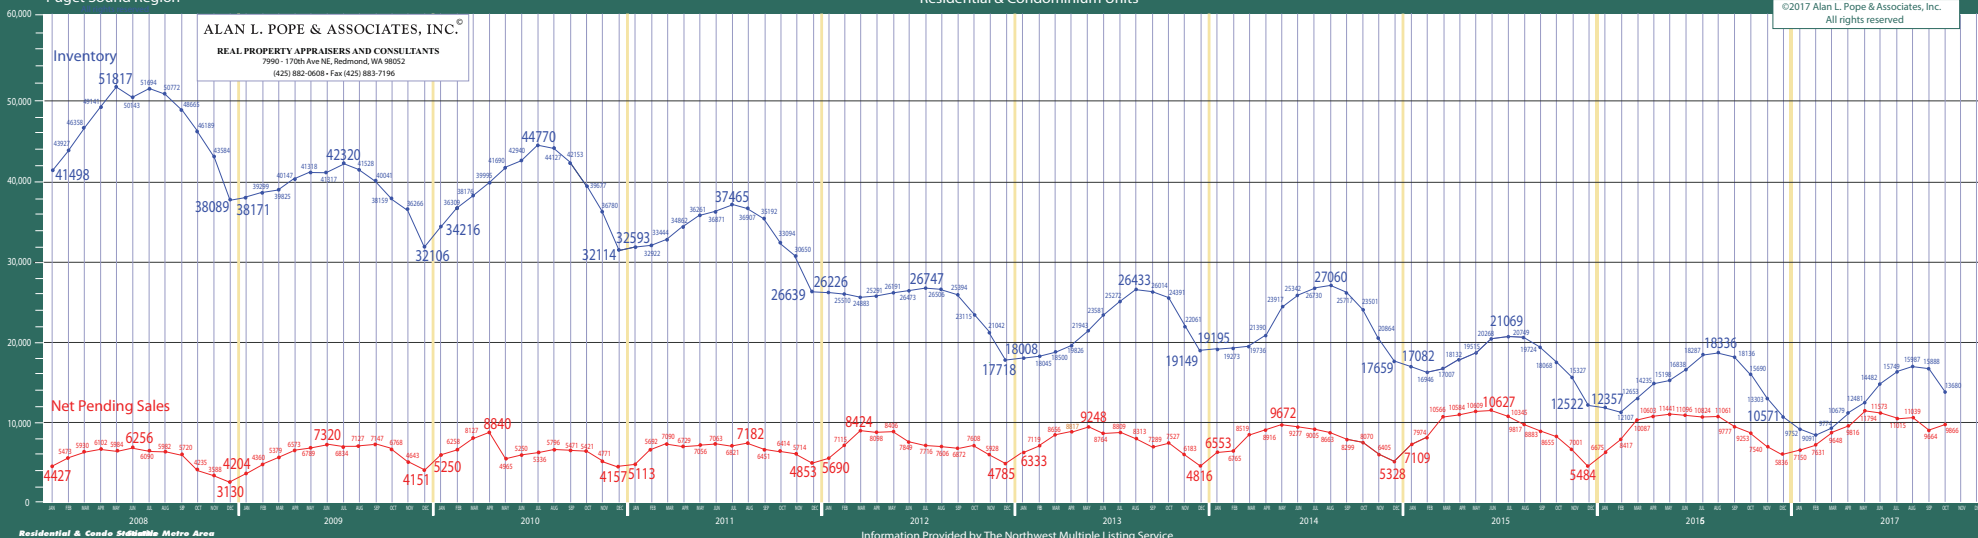

ALAN L. POPE & ASSOCIATES, INC.®
REAL PROPERTY APPRAISERS AND CONSULTANTS
7990 - 17025 Ave NE, Redmond, WA 98052
(425) 882-0608 - Fax (425) 883-7196

Residential & Condo Stedman Metro Area

ALAN L. POPE & ASSOCIATES, INC.®
REAL PROPERTY APPRAISERS AND CONSULTANTS
7990 - 17025 Ave NE, Redmond, WA 98052
(425) 882-0608 - Fax (425) 883-7196