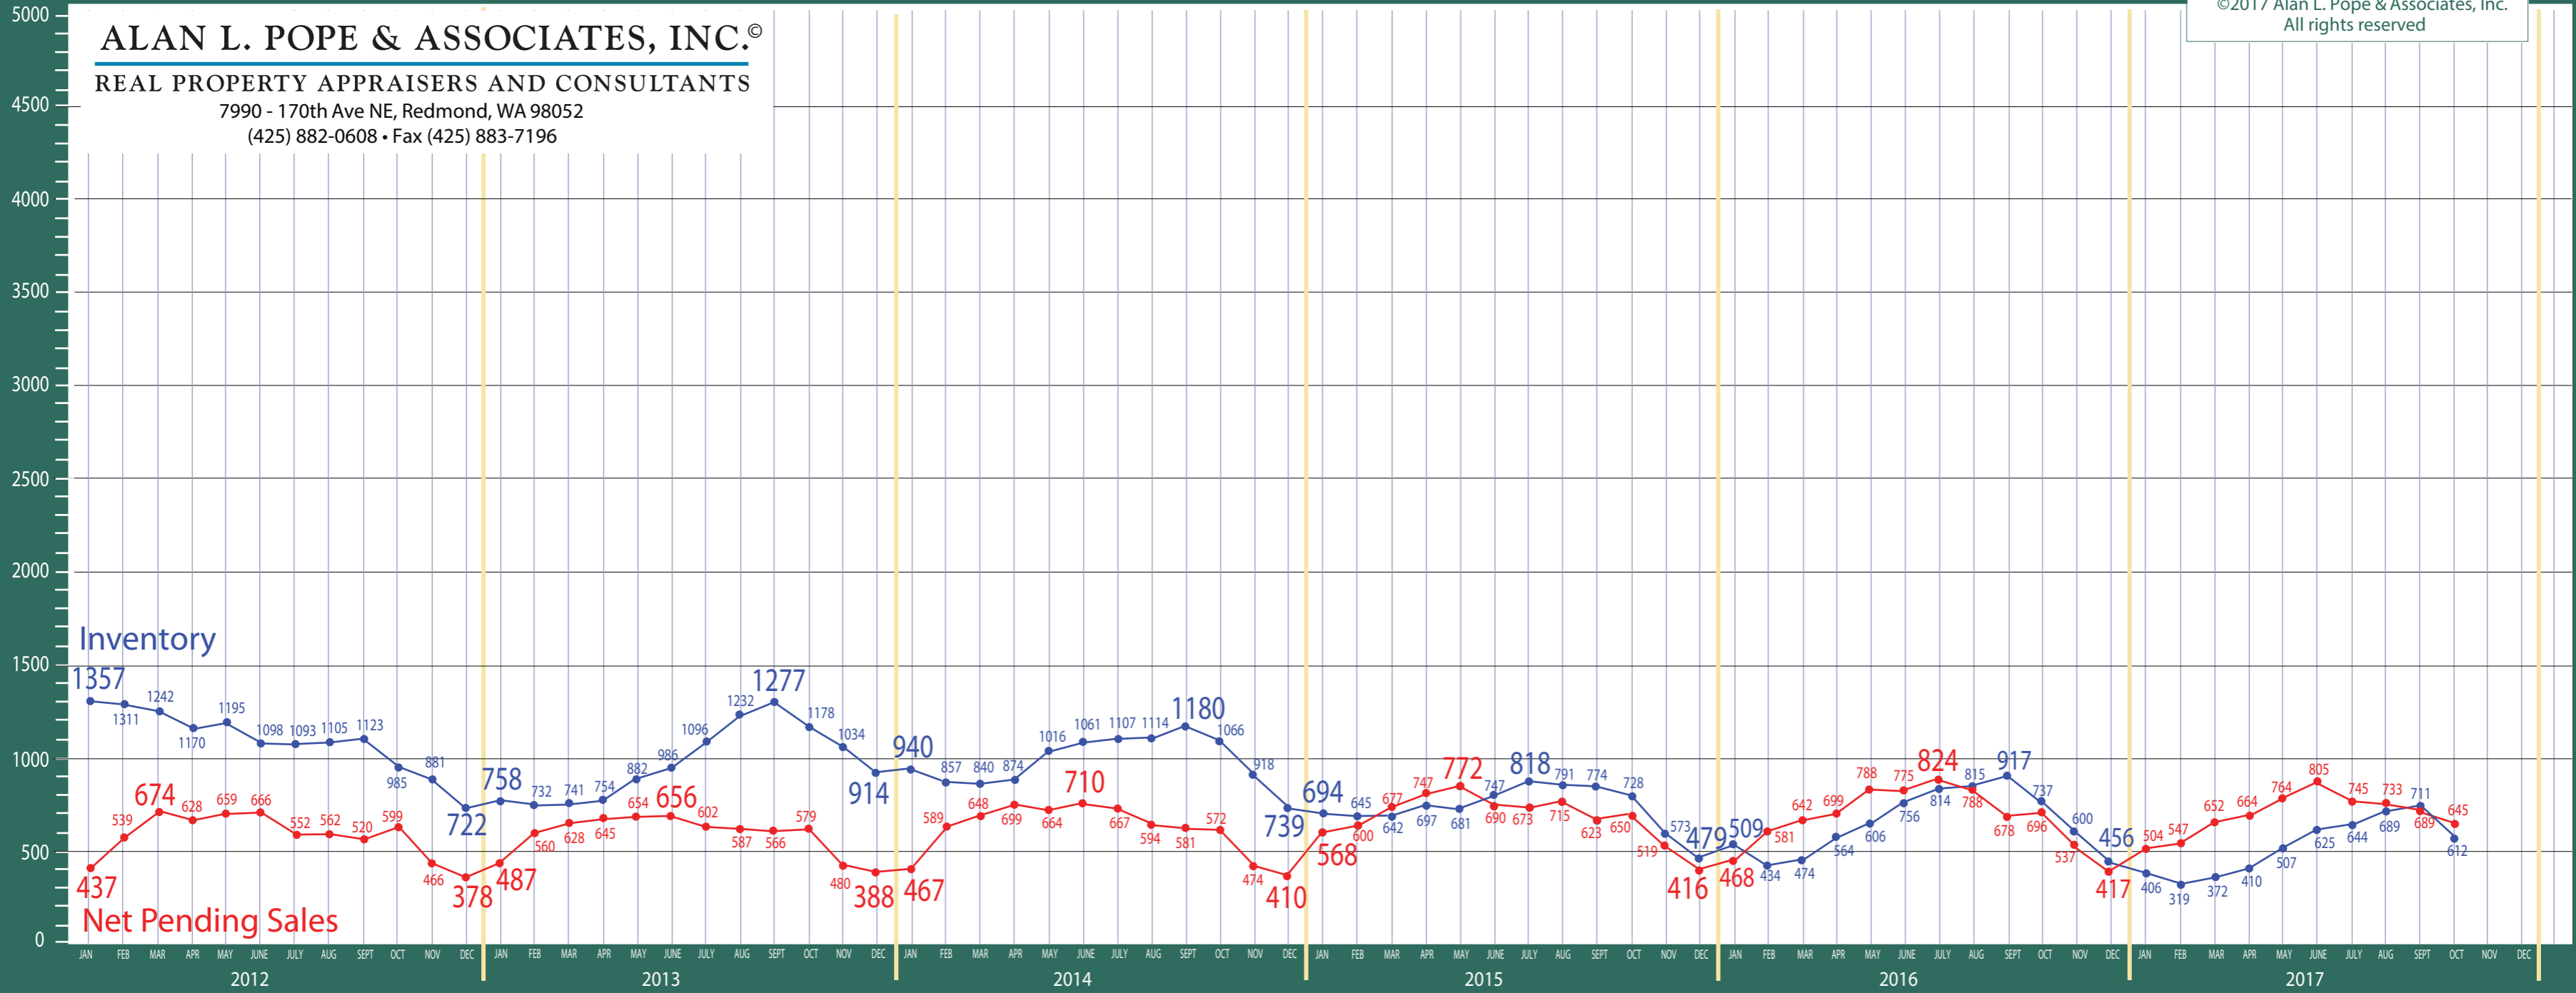

100-140 West Seattle to Federal Way

Listing Residential & Condo Only

ALAN L. POPE & ASSOCIATES, INC.®

REAL PROPERTY APPRAISERS AND CONSULTANTS

7990 - 170th Ave NE, Redmond, WA 98052

(425) 882-0608 • Fax (425) 883-7196

©2017 Alan L. Pope & Associates, Inc.
All rights reserved

100-140 West Seattle to Federal Way

Absorption of Inventory Residential & Condo Only

ALAN L. POPE & ASSOCIATES, INC.®

REAL PROPERTY APPRAISERS AND CONSULTANTS