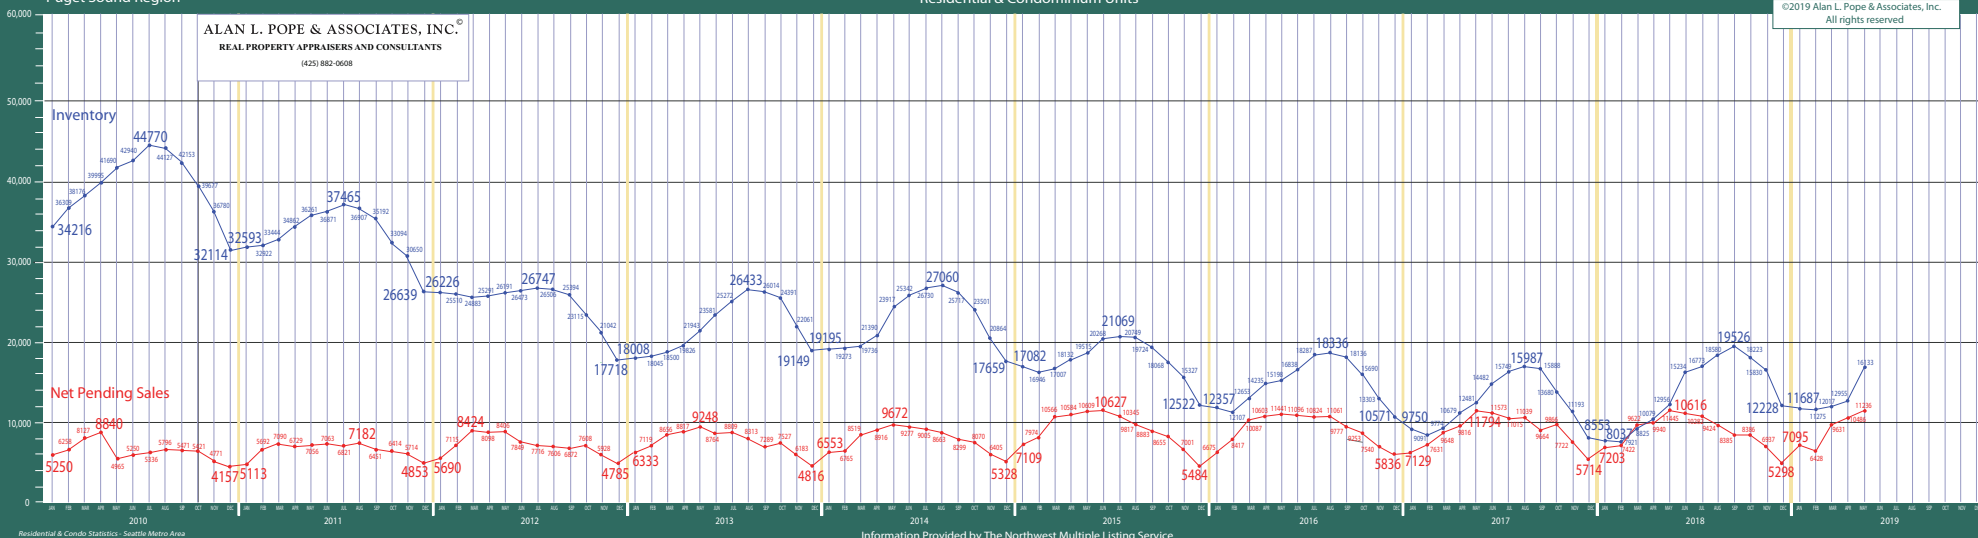

ALAN L. POPE & ASSOCIATES, INC.
REAL PROPERTY APPRAISERS AND CONSULTANTS
(425) 882-0608