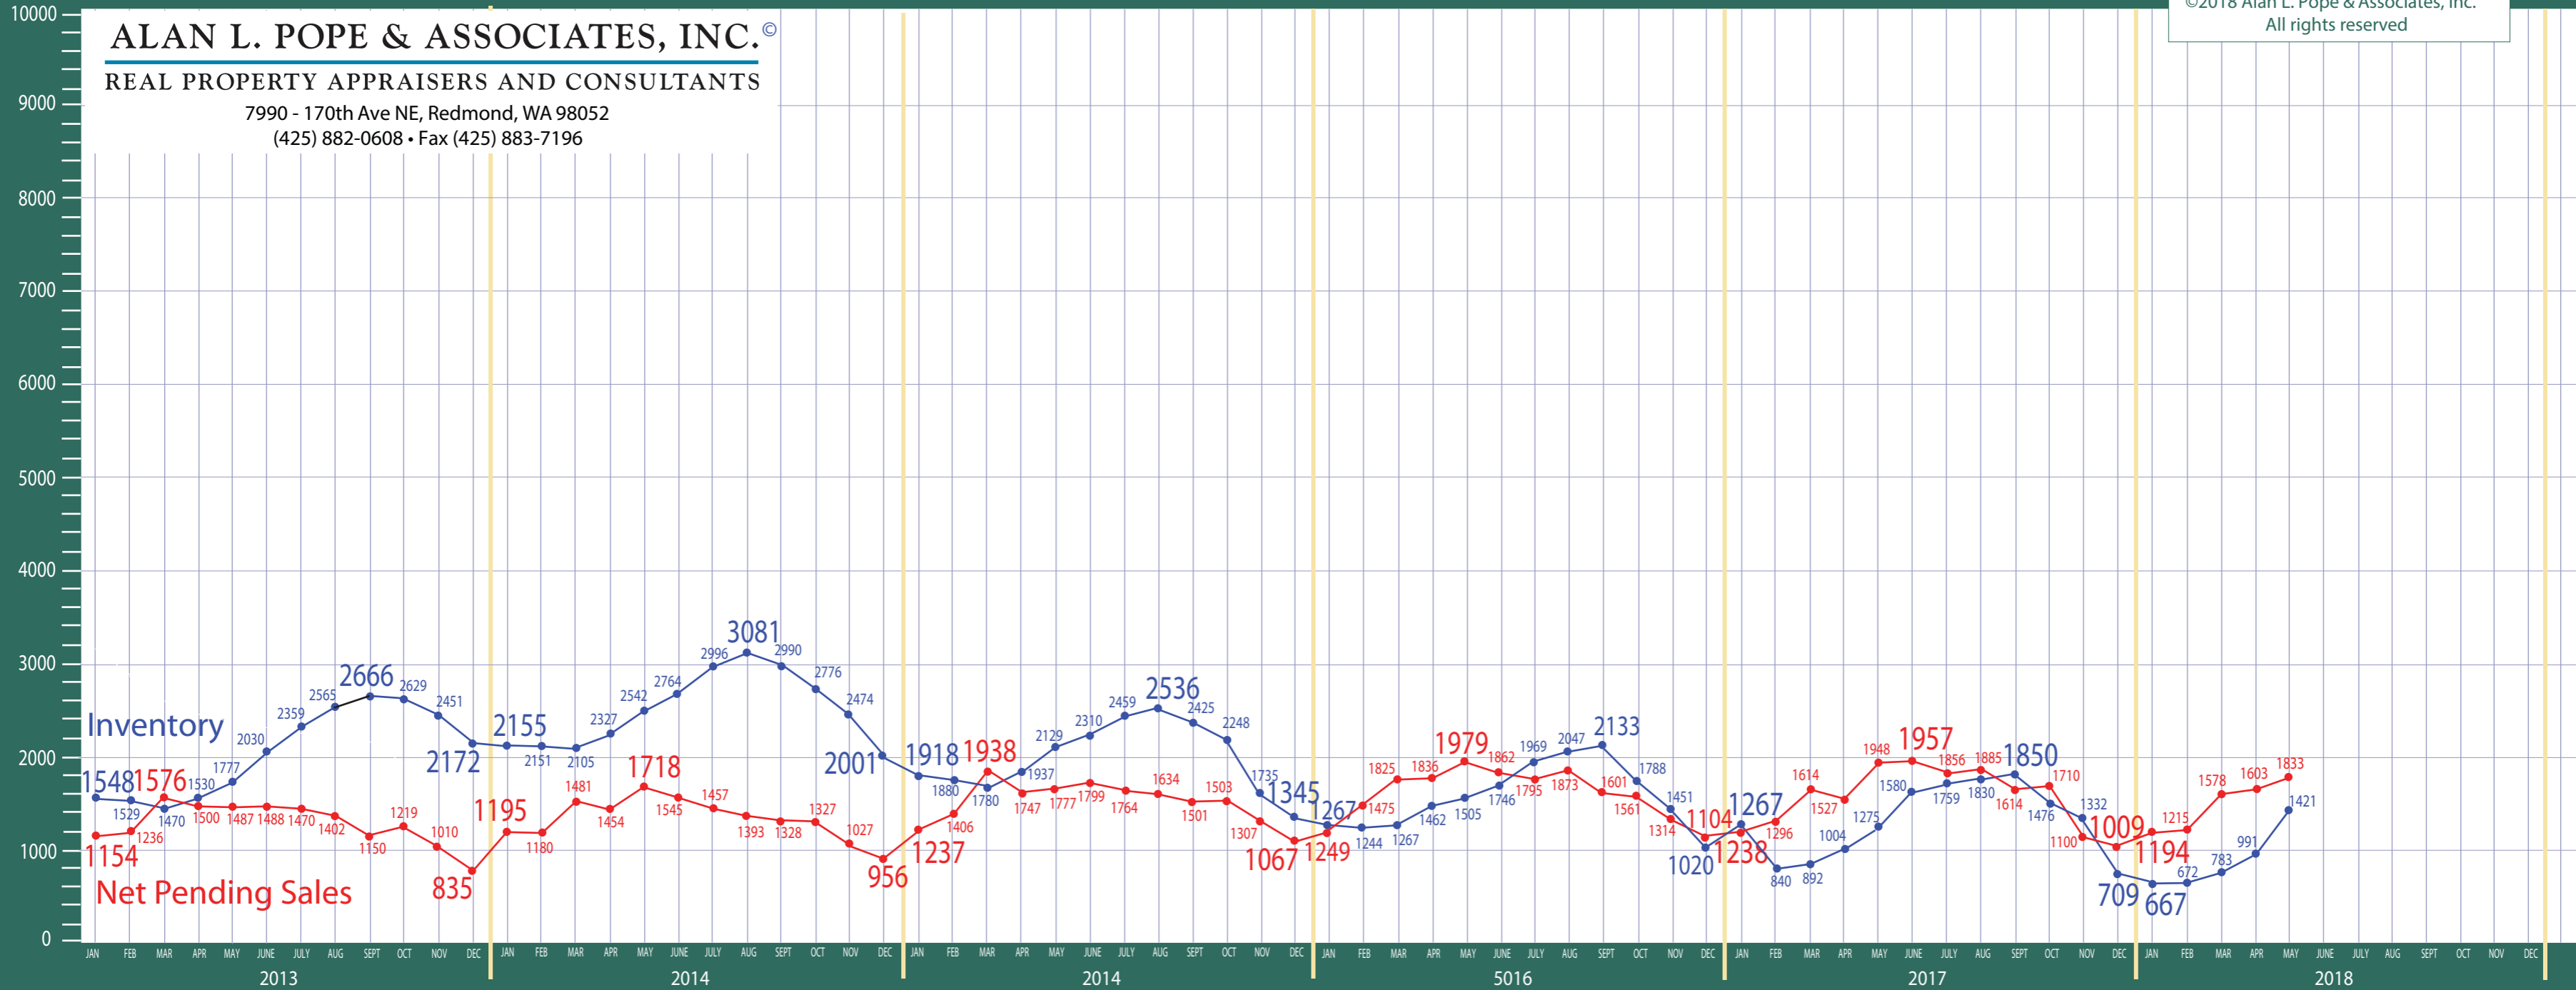

Snohomish County

Listing Residential & Condo Only

©2018 Alan L. Pope & Associates, Inc.
All rights reserved

ALAN L. POPE & ASSOCIATES, INC. ©
REAL PROPERTY APPRAISERS AND CONSULTANTS
 7990 - 170th Ave NE, Redmond, WA 98052
 (425) 882-0608 • Fax (425) 883-7196

ALAN L. POPE & ASSOCIATES, INC.®

REAL PROPERTY APPRAISERS AND CONSULTANTS

7990 - 170th Ave NE, Redmond, WA 98052

(425) 882-0608 • Fax (425) 883-7196

©2018 Alan L. Pope & Associates, Inc.
All rights reserved