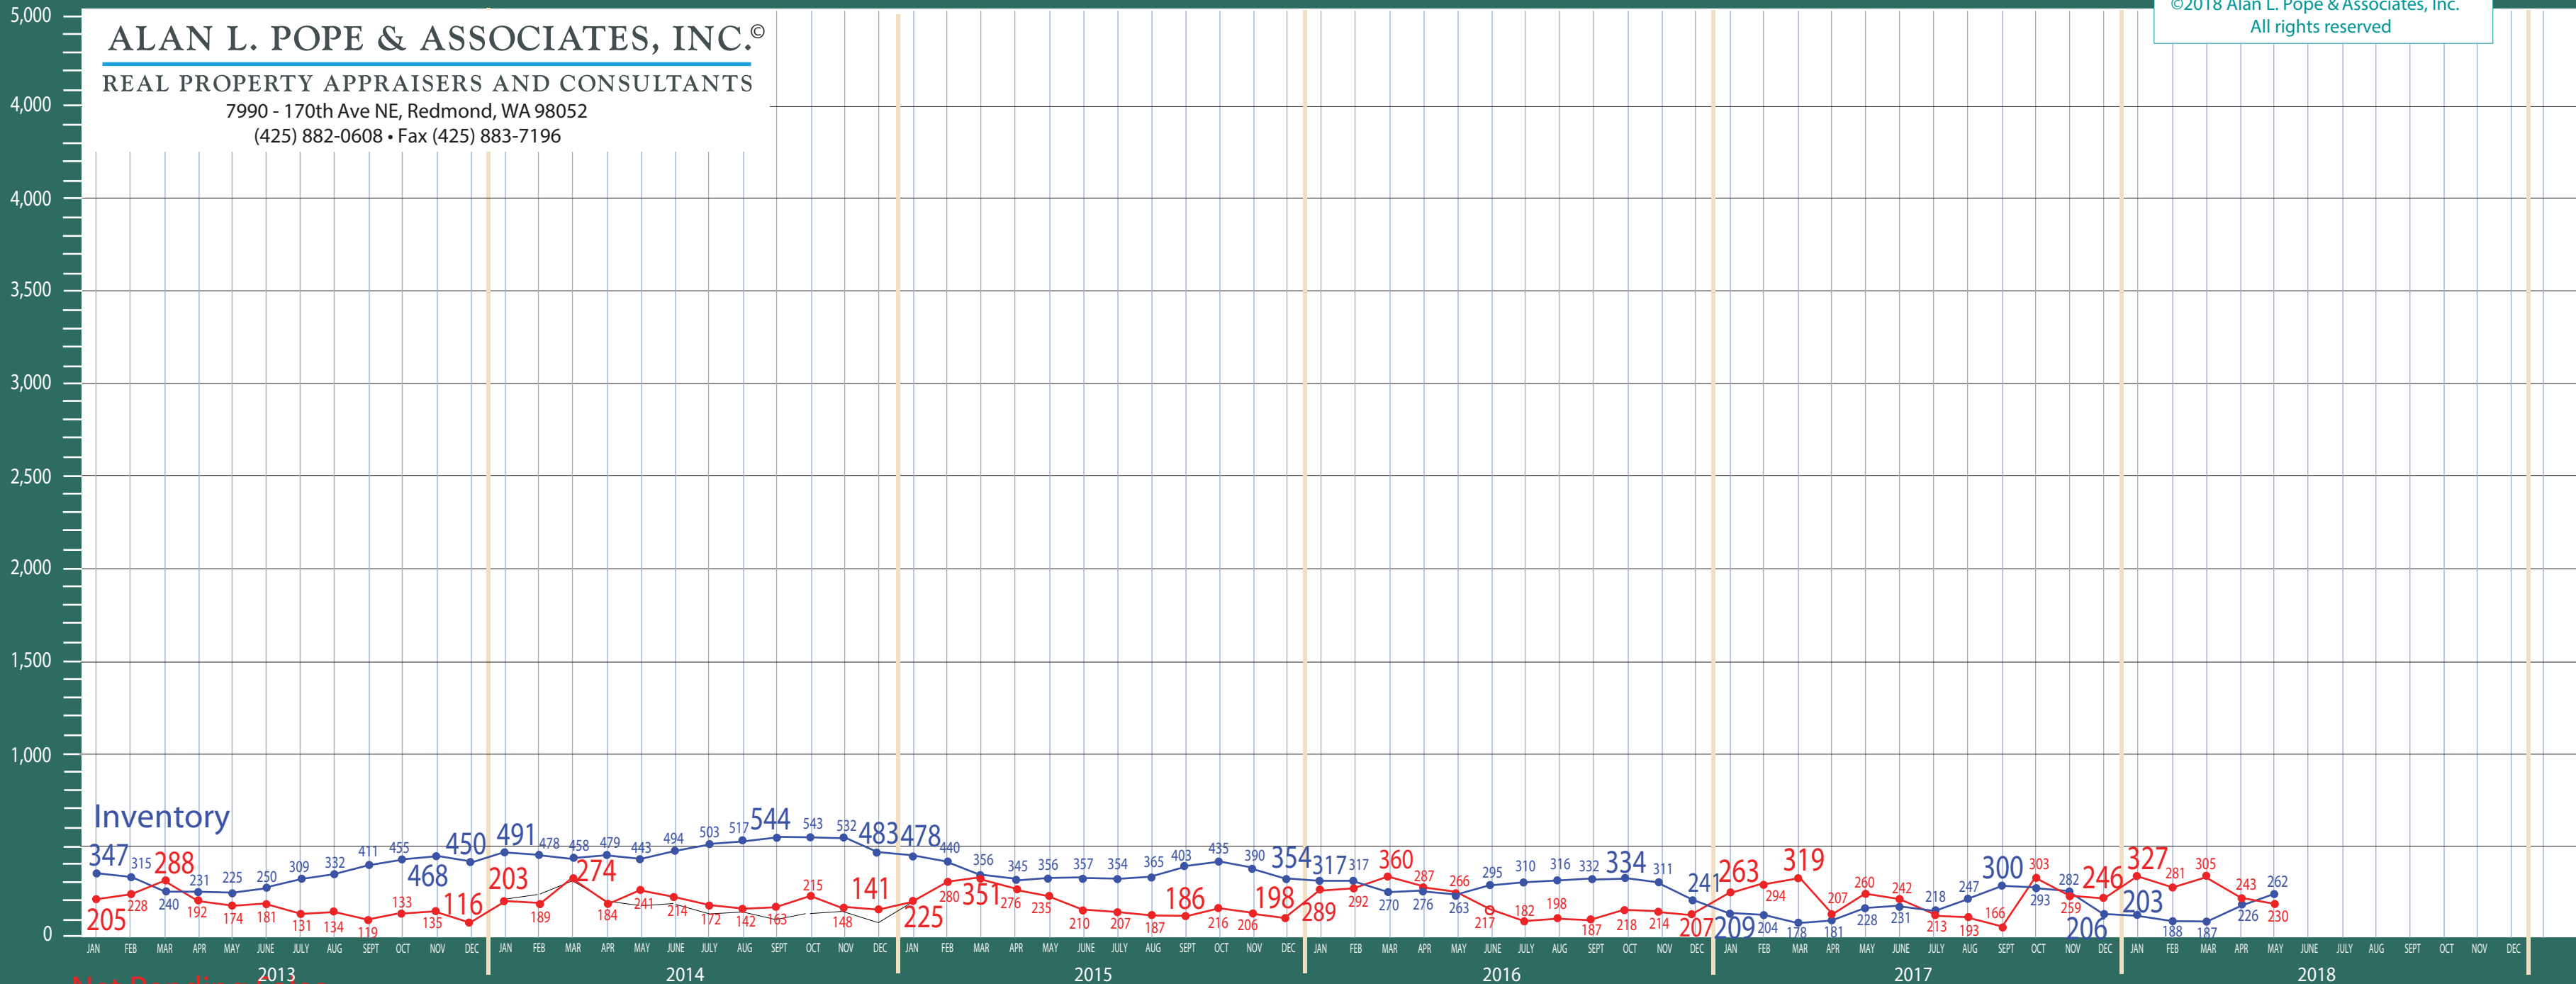

Snohomish County

New Construction - Residential & Condo Statistics

©2018 Alan L. Pope & Associates, Inc.
All rights reserved

ALAN L. POPE & ASSOCIATES, INC.®

REAL PROPERTY APPRAISERS AND CONSULTANTS

7990 - 170th Ave NE, Redmond, WA 98052

(425) 882-0608 • Fax (425) 883-7196

Net Pending Sales

Information Provided by The Northwest Multiple Listing Service