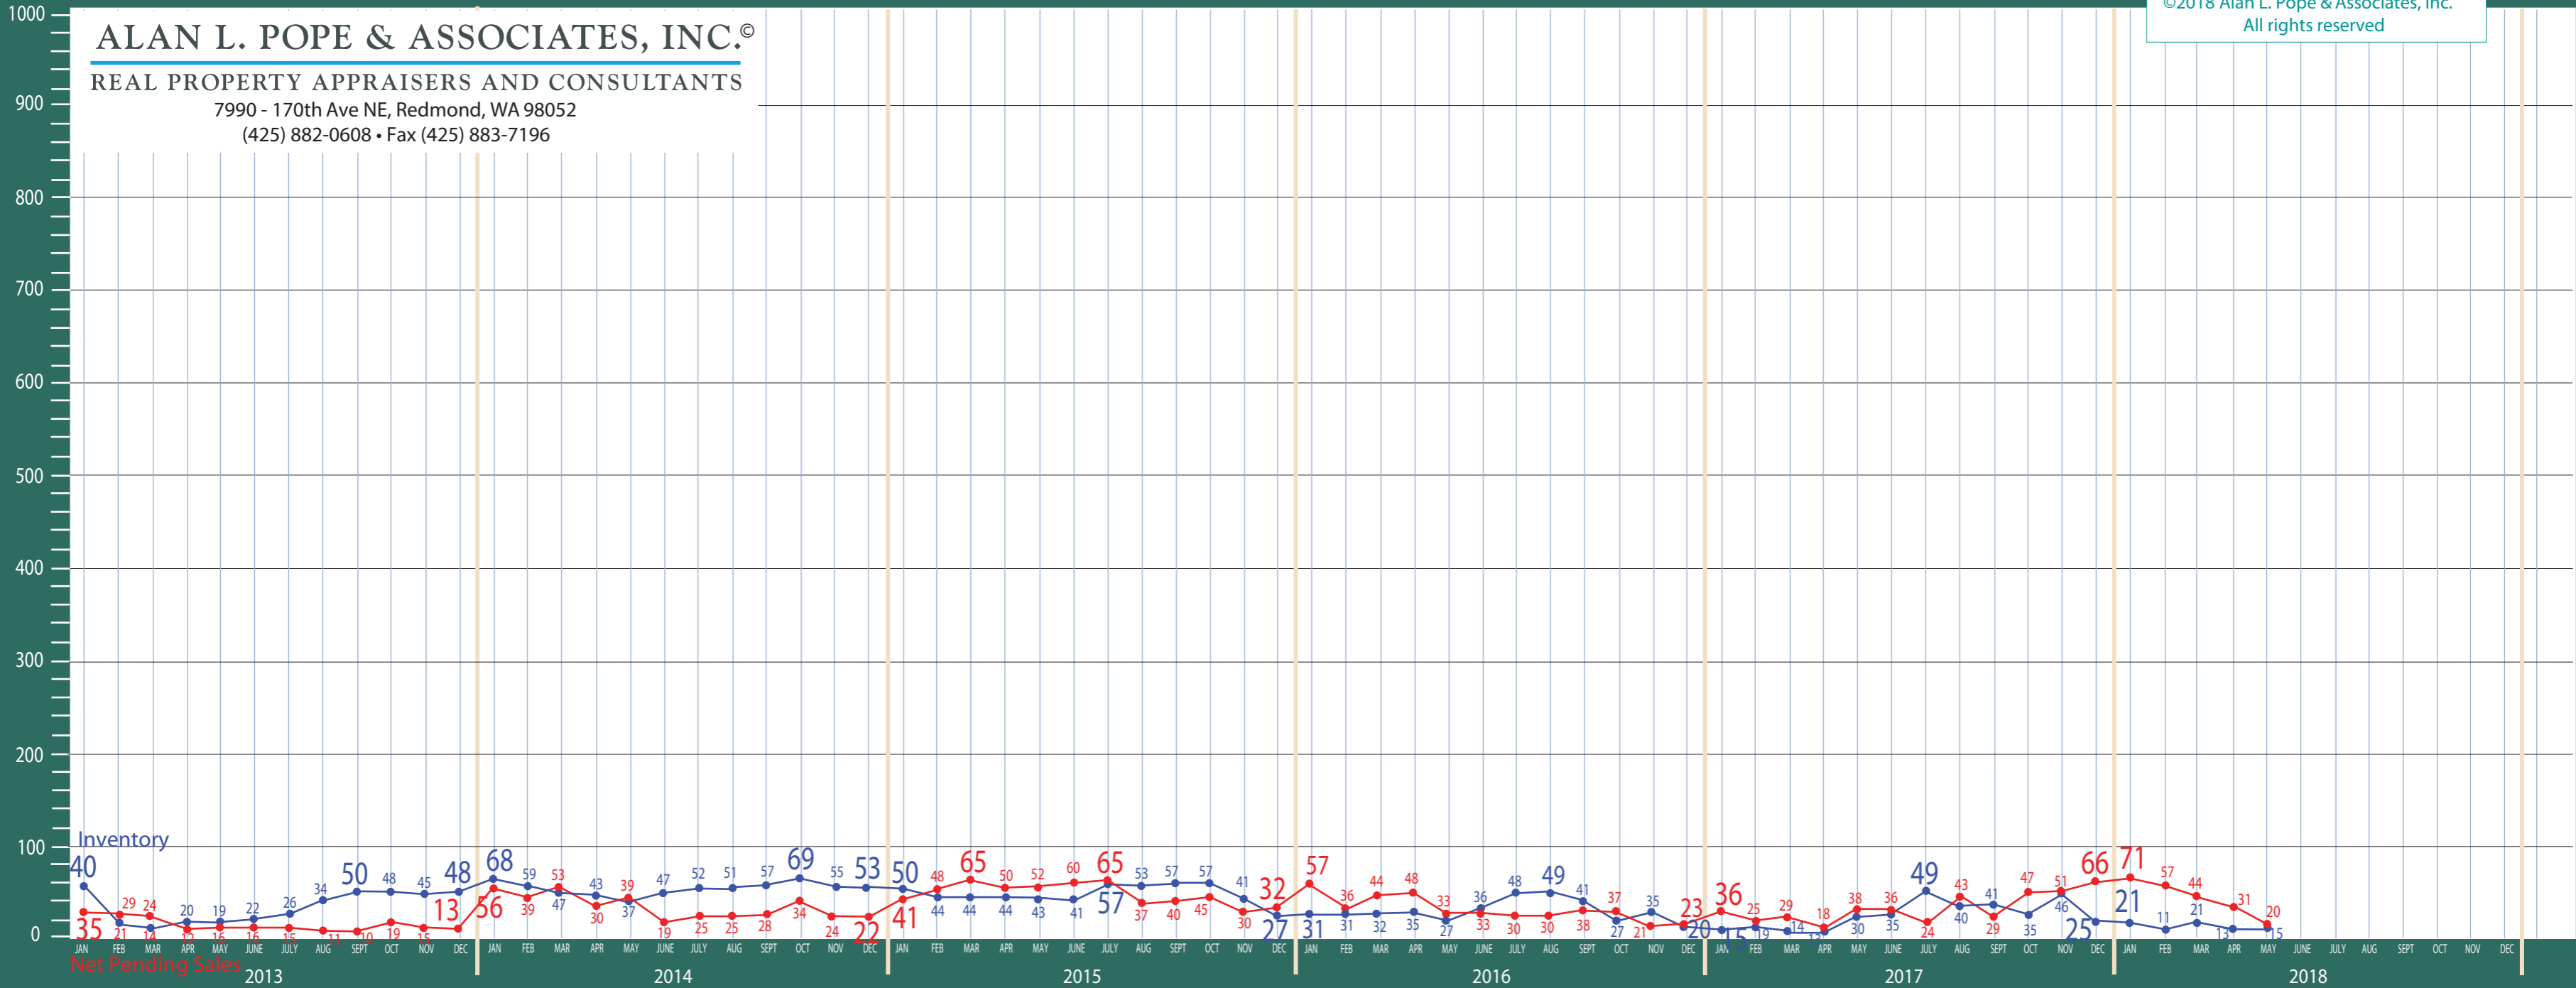

Snohomish County

New Construction - Condo Statistics

©2018 Alan L. Pope & Associates, Inc.
All rights reserved

ALAN L. POPE & ASSOCIATES, INC.®

REAL PROPERTY APPRAISERS AND CONSULTANTS

7990 - 170th Ave NE, Redmond, WA 98052

(425) 882-0608 • Fax (425) 883-7196