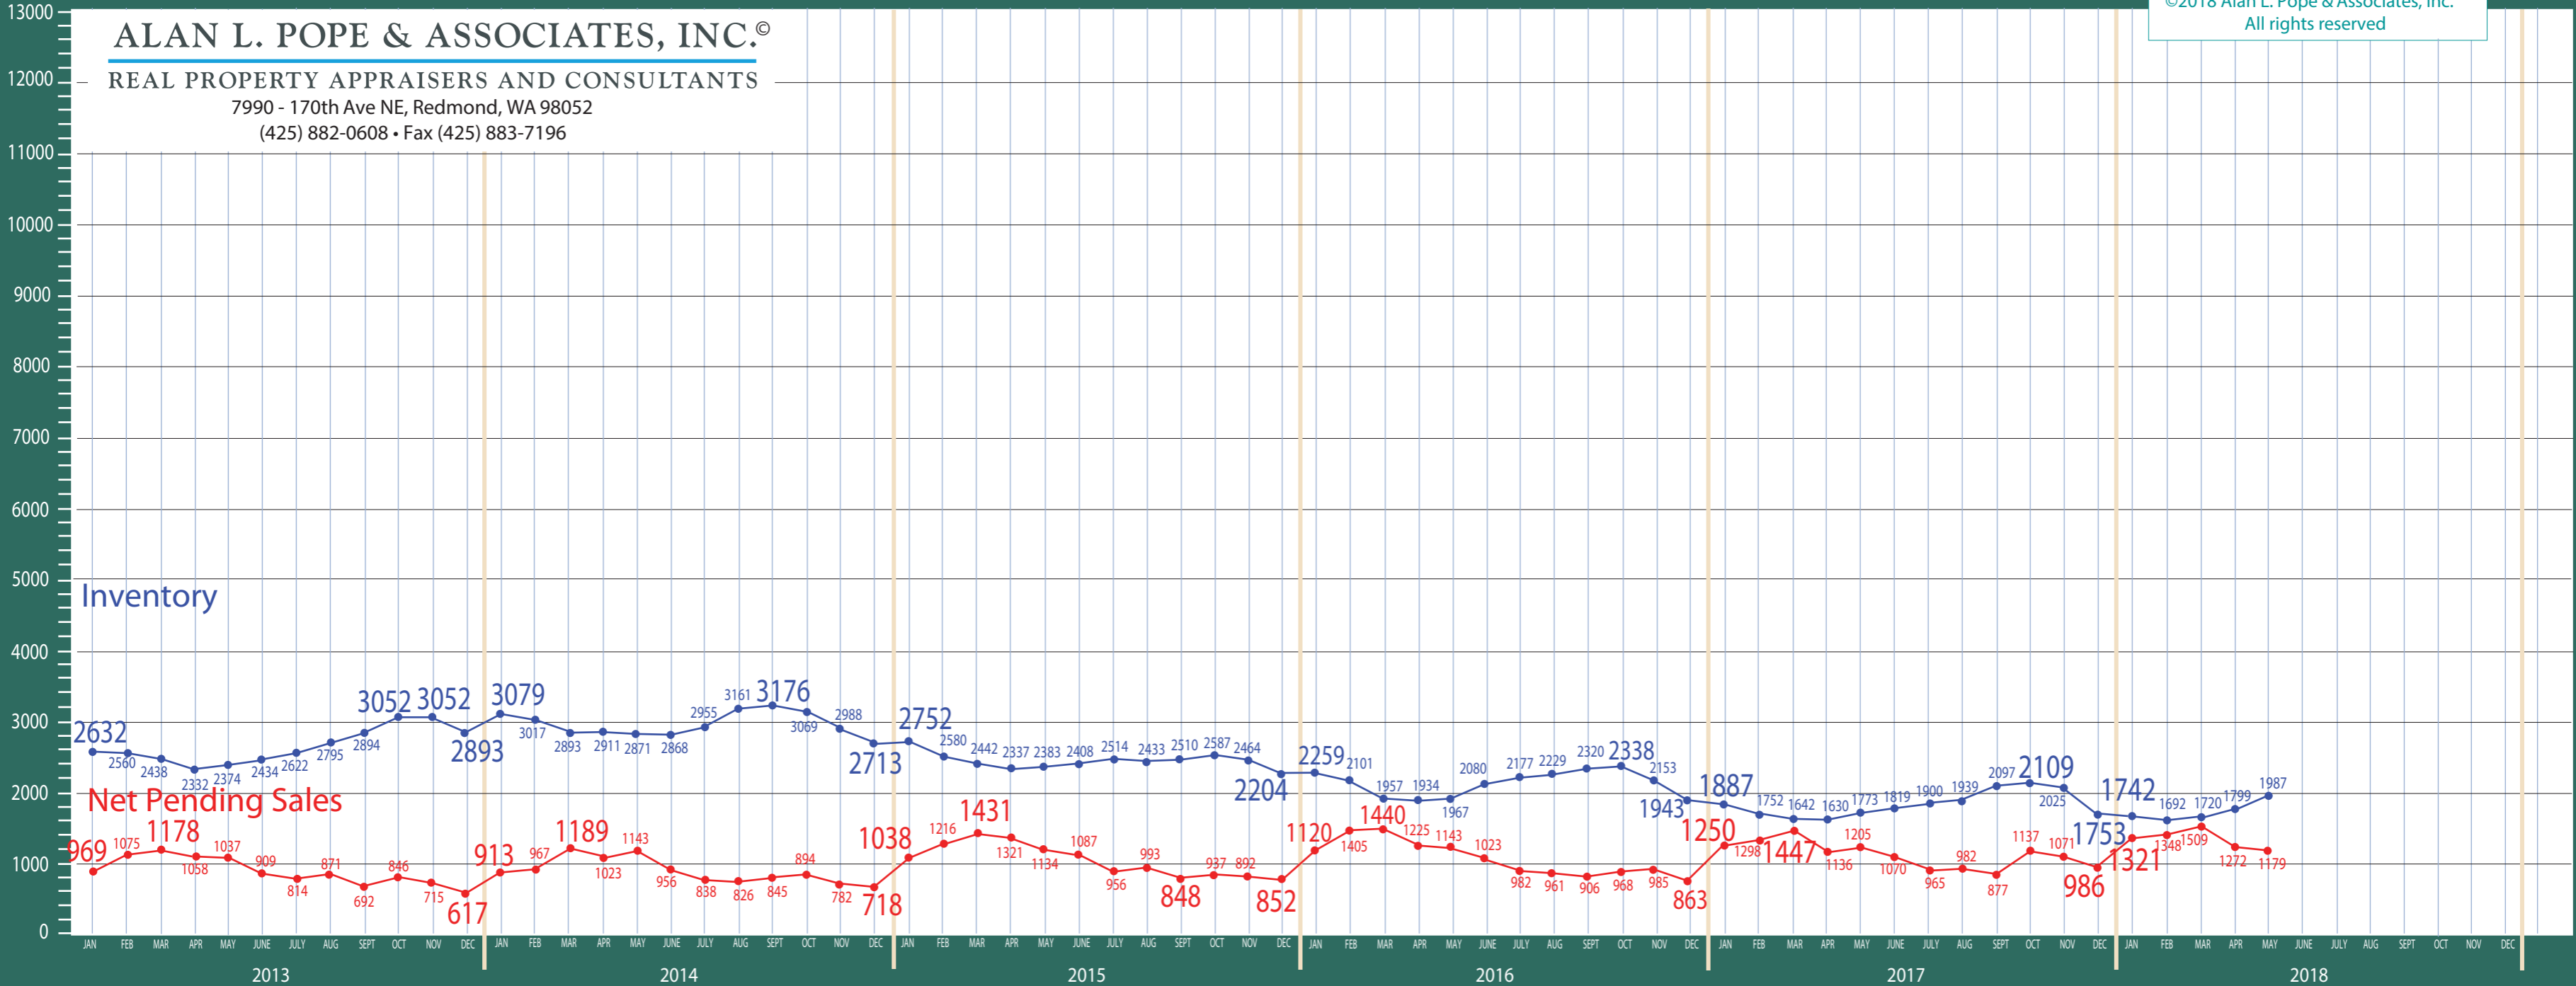

Puget Sound Region

New Construction - Residential & Condo Statistics

©2018 Alan L. Pope & Associates, Inc.
All rights reserved

ALAN L. POPE & ASSOCIATES, INC.®

REAL PROPERTY APPRAISERS AND CONSULTANTS

7990 - 170th Ave NE, Redmond, WA 98052

(425) 882-0608 • Fax (425) 883-7196

Puget Sound Region

New Construction - Residential & Condo Statistics

ALAN L. POPE & ASSOCIATES, INC.®

REAL PROPERTY APPRAISERS AND CONSULTANTS

7990 - 170th Ave NE, Redmond, WA 98052
 (425) 882-0608 • Fax (425) 883-7196