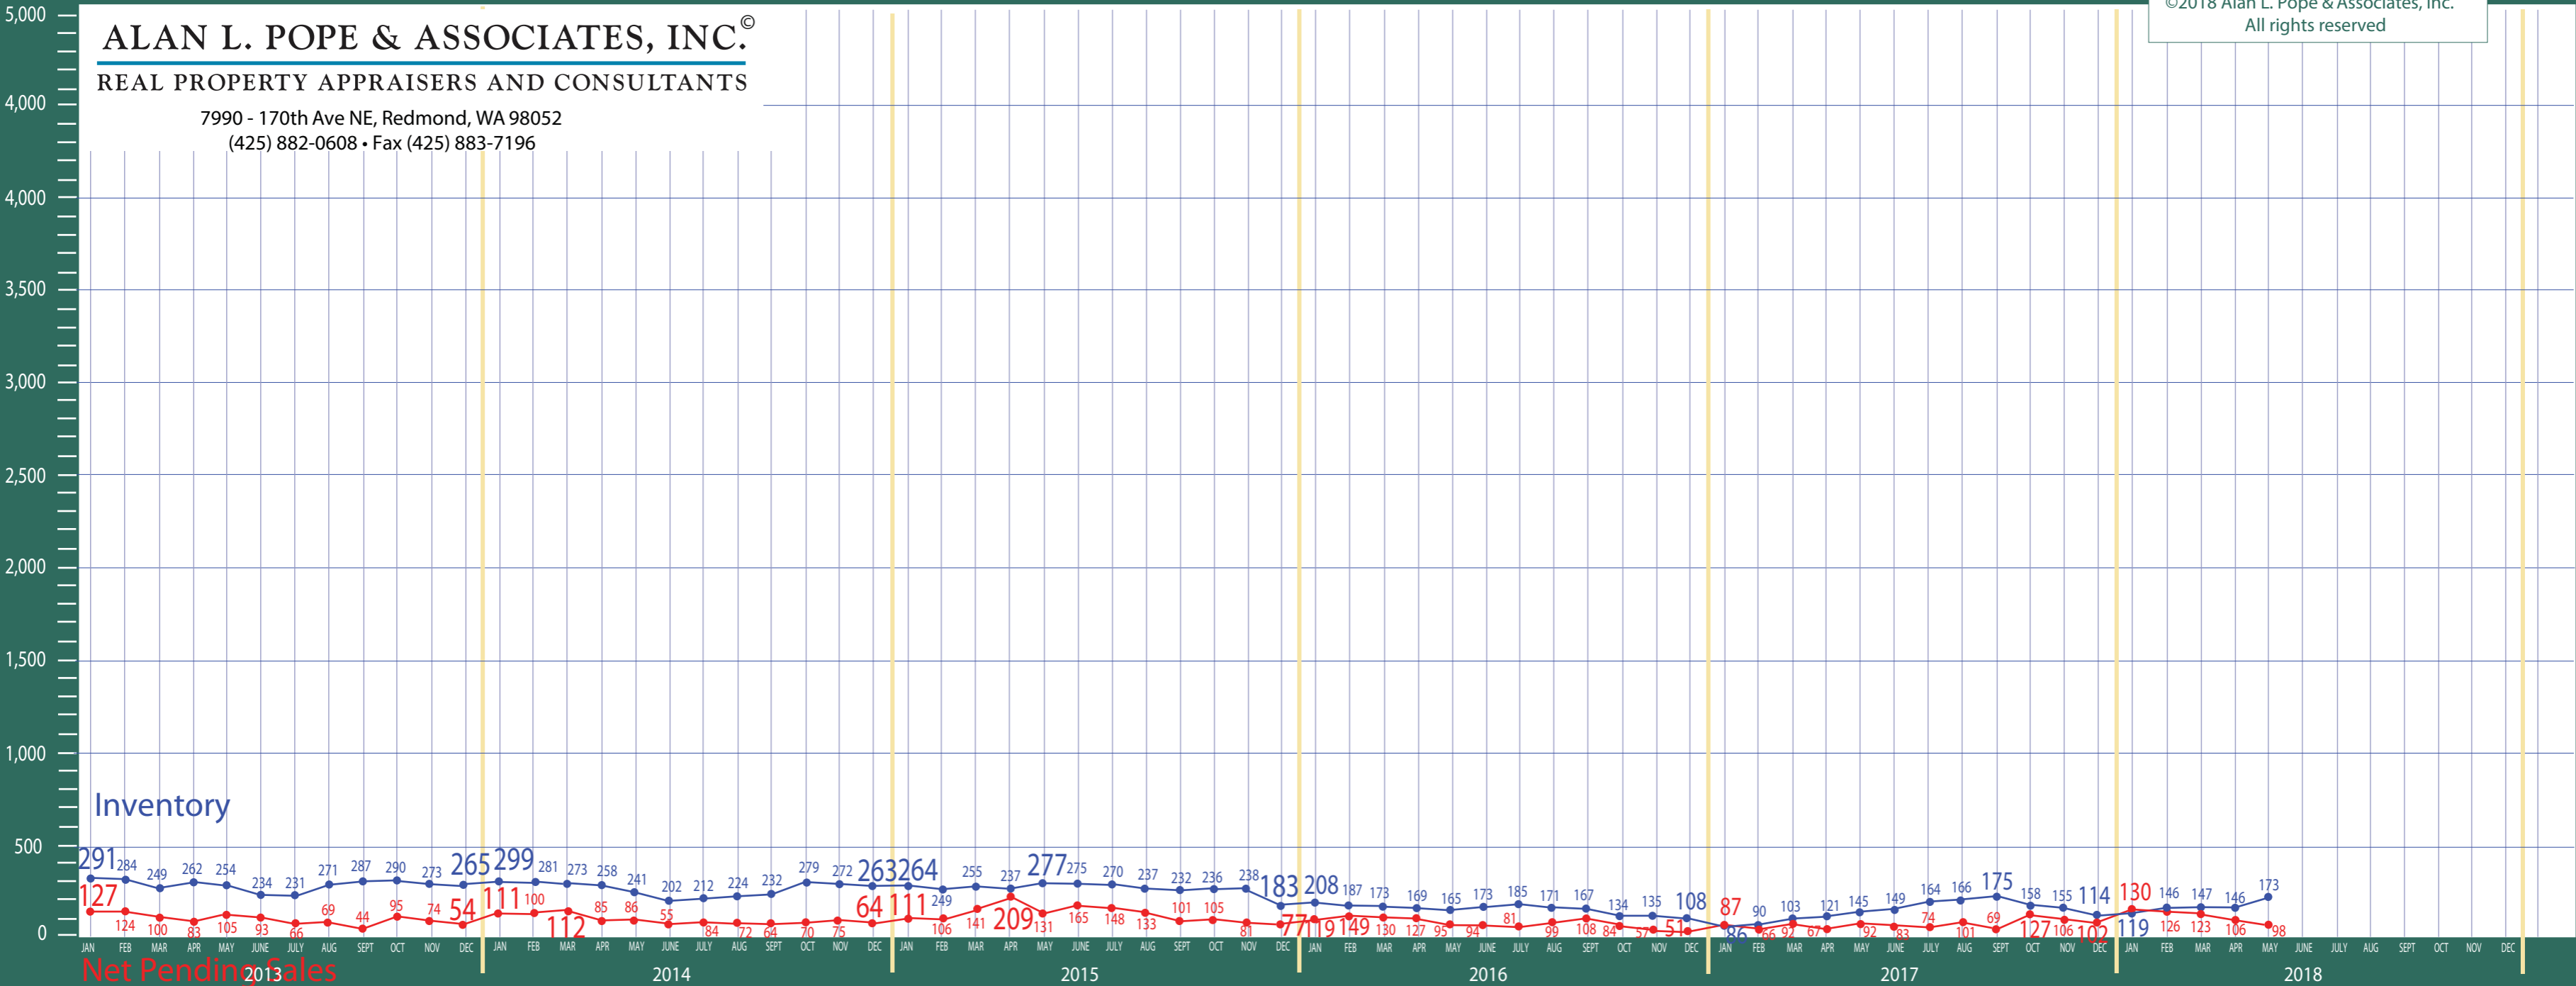

Puget Sound Region

New Construction - Condo Statistics

©2018 Alan L. Pope & Associates, Inc.
All rights reserved

ALAN L. POPE & ASSOCIATES, INC.®

REAL PROPERTY APPRAISERS AND CONSULTANTS

7990 - 170th Ave NE, Redmond, WA 98052
(425) 882-0608 • Fax (425) 883-7196

Information Provided by The Northwest Multiple Listing Service

Puget Sound Region

New Construction - Condo Statistics

ALAN L. POPE & ASSOCIATES, INC.®

REAL PROPERTY APPRAISERS AND CONSULTANTS

7990 - 170th Ave NE, Redmond, WA 98052