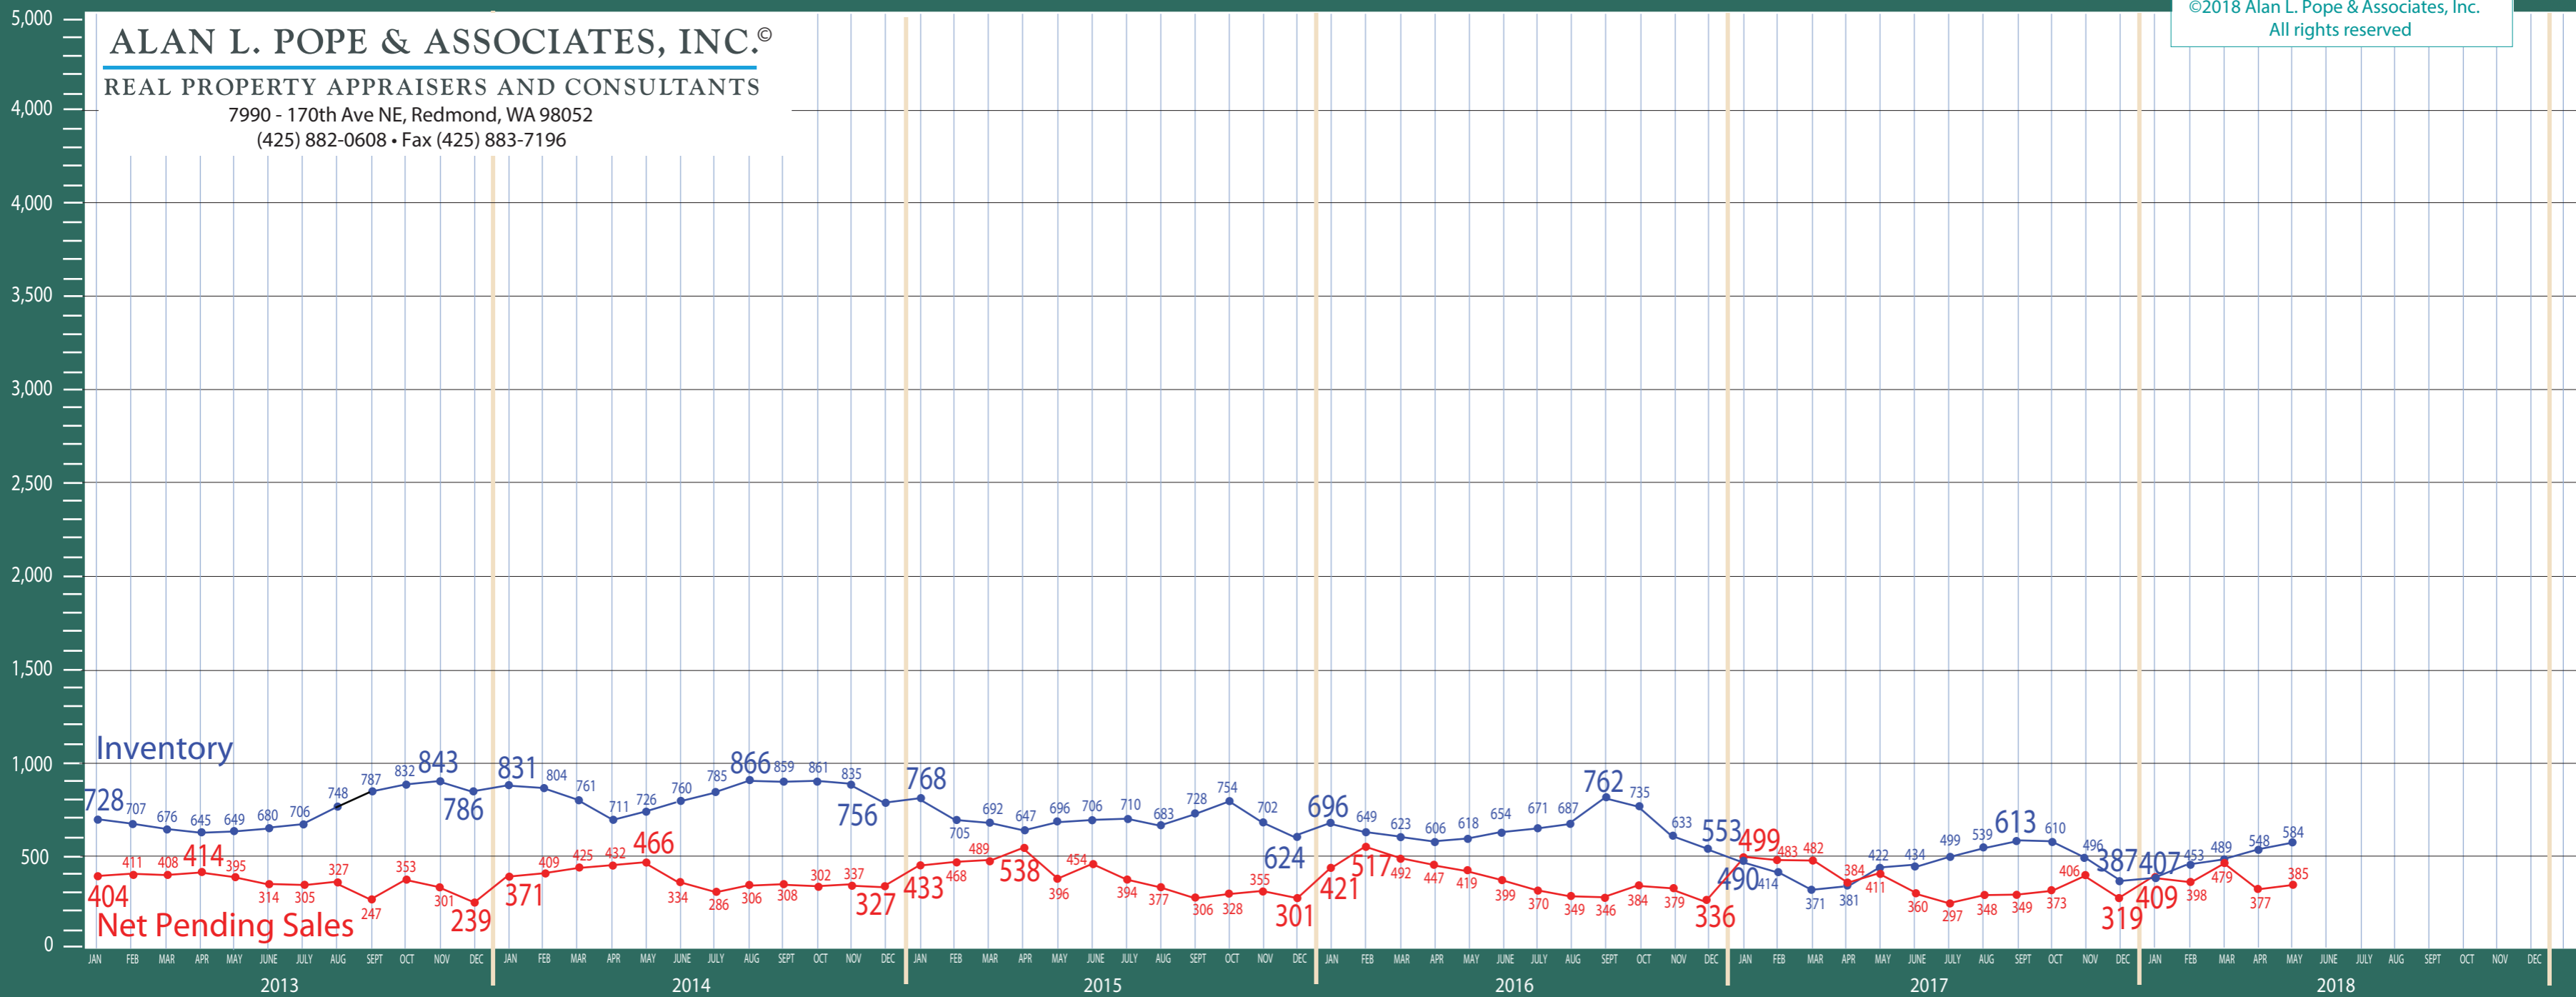

King County

New Construction - Residential & Condo Statistics

©2018 Alan L. Pope & Associates, Inc.
All rights reserved

ALAN L. POPE & ASSOCIATES, INC.®
REAL PROPERTY APPRAISERS AND CONSULTANTS
 7990 - 170th Ave NE, Redmond, WA 98052
 (425) 882-0608 • Fax (425) 883-7196

Information Provided by The Northwest Multiple Listing Service

King County

New Construction - Residential & Condo Statistics

ALAN L. POPE & ASSOCIATES, INC.®

REAL PROPERTY APPRAISERS AND CONSULTANTS

7990 - 170th Ave NE, Redmond, WA 98052