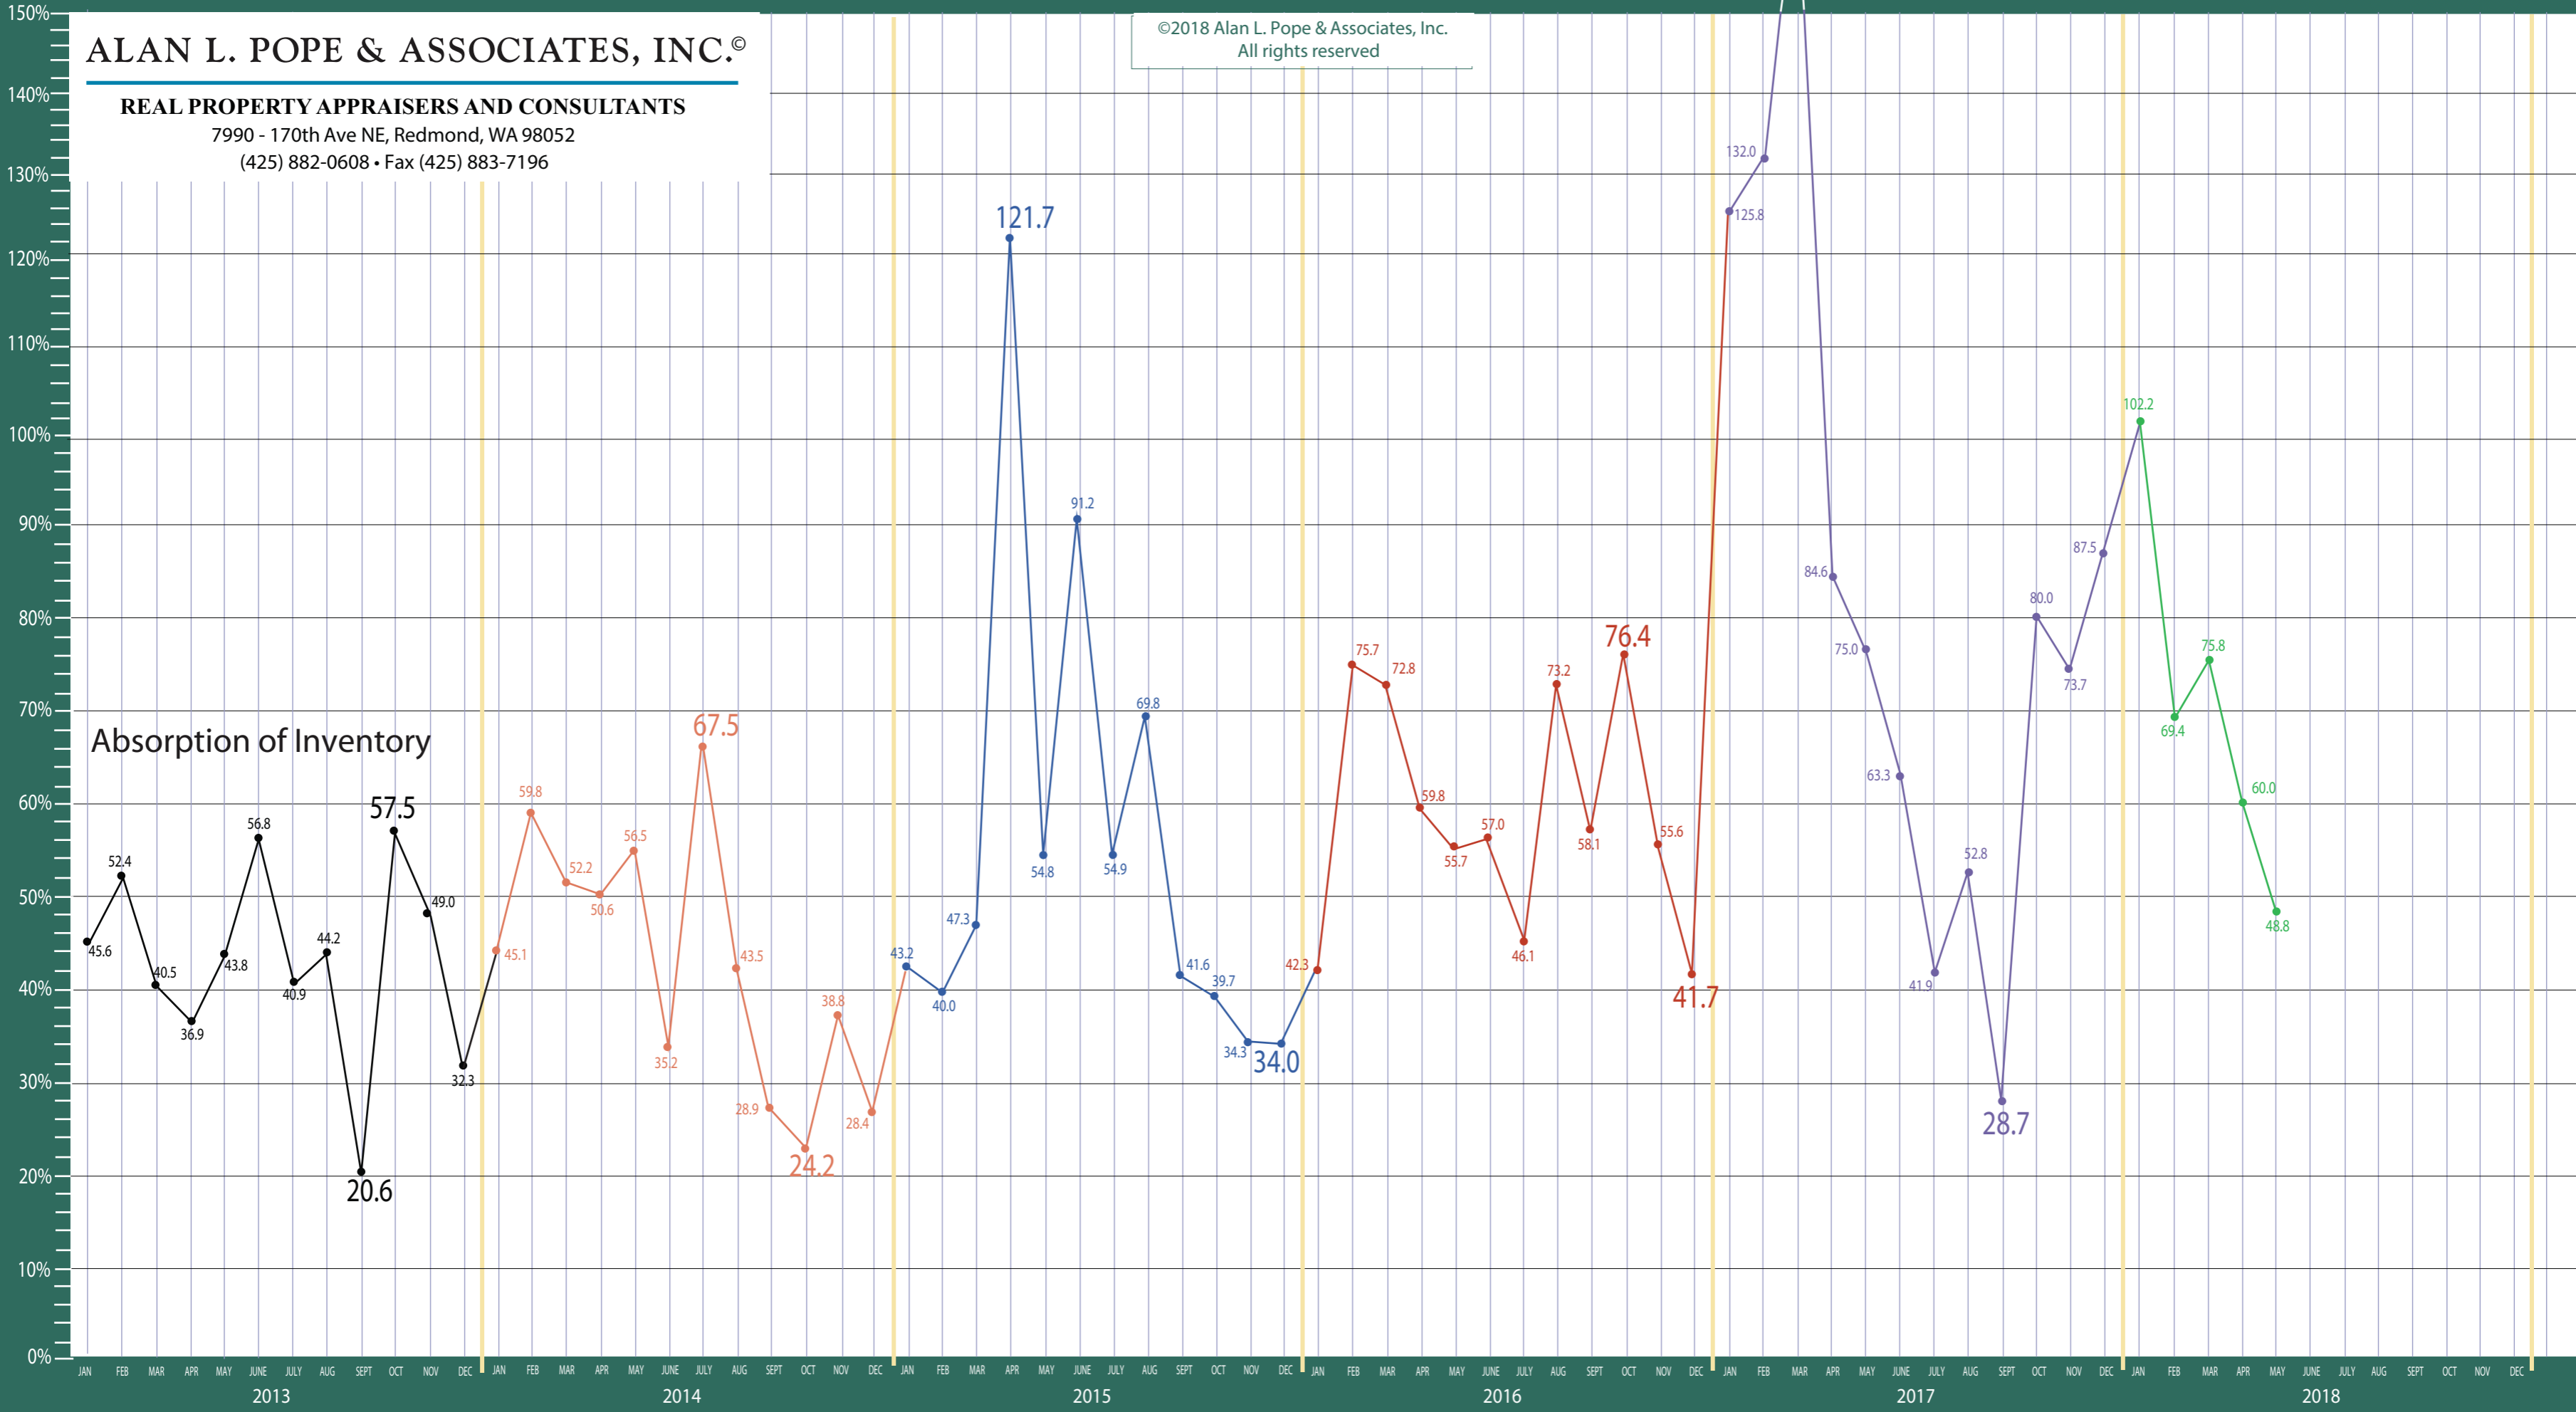

King County

New Construction - Condo Statistics

ALAN L. POPE & ASSOCIATES, INC.®

REAL PROPERTY APPRAISERS AND CONSULTANTS

7990 - 170th Ave NE, Redmond, WA 98052

(425) 882-0608 • Fax (425) 883-7196

©2018 Alan L. Pope & Associates, Inc.
All rights reserved

ALAN L. POPE & ASSOCIATES, INC.®

REAL PROPERTY APPRAISERS AND CONSULTANTS

7990 - 170th Ave NE, Redmond, WA 98052

(425) 882-0608 • Fax (425) 883-7196

©2018 Alan L. Pope & Associates, Inc.
All rights reserved

Absorption of Inventory