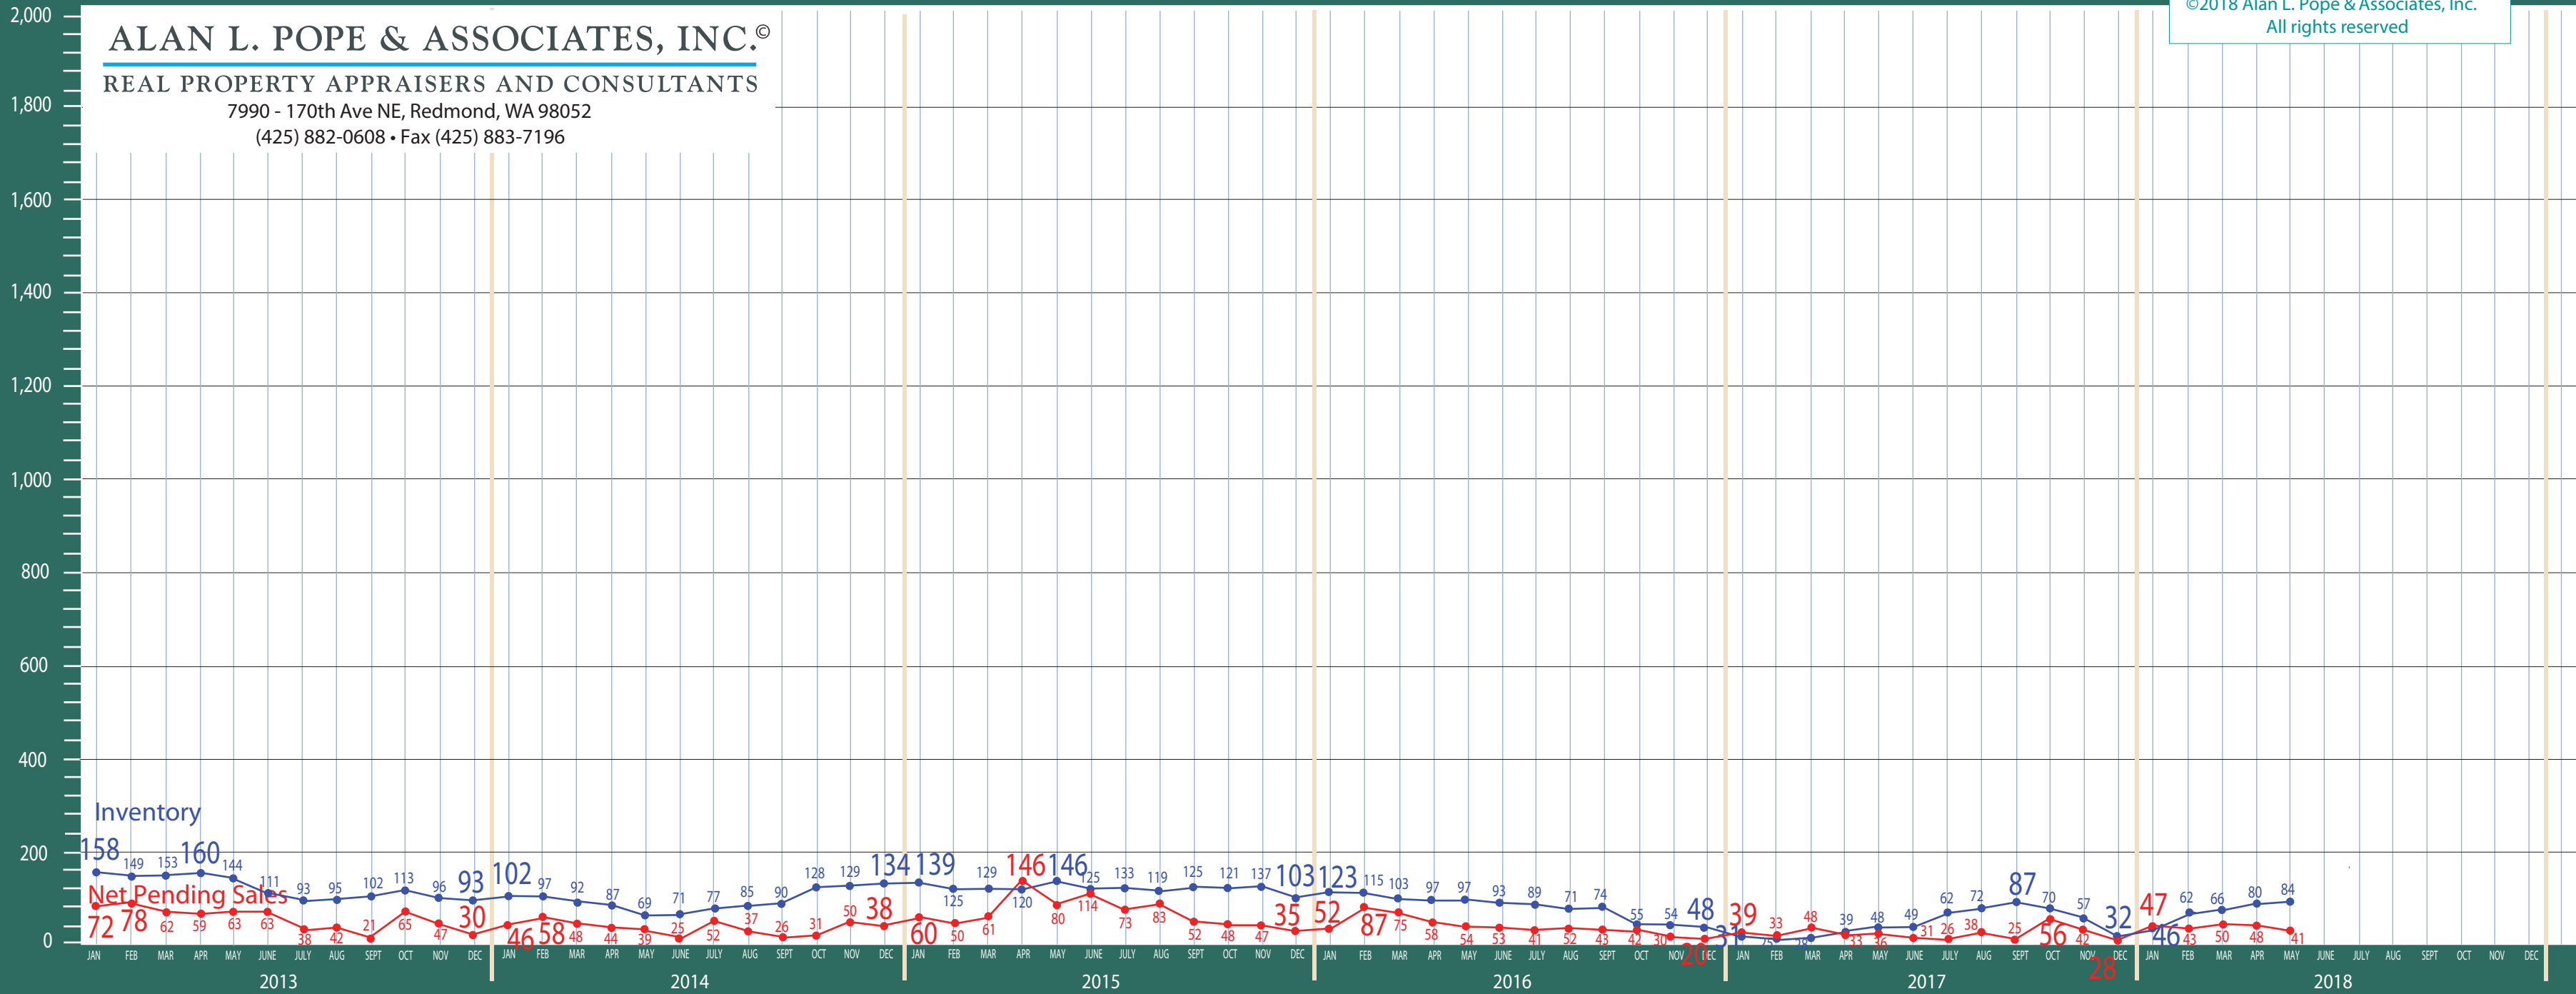

King County

New Construction - Condo Statistics

ALAN L. POPE & ASSOCIATES, INC.®

REAL PROPERTY APPRAISERS AND CONSULTANTS

7990 - 170th Ave NE, Redmond, WA 98052

(425) 882-0608 • Fax (425) 883-7196

©2018 Alan L. Pope & Associates, Inc.
All rights reserved

ALAN L. POPE & ASSOCIATES, INC.®

REAL PROPERTY APPRAISERS AND CONSULTANTS

7990 - 170th Ave NE, Redmond, WA 98052

(425) 882-0608 • Fax (425) 883-7196

©2018 Alan L. Pope & Associates, Inc.
All rights reserved