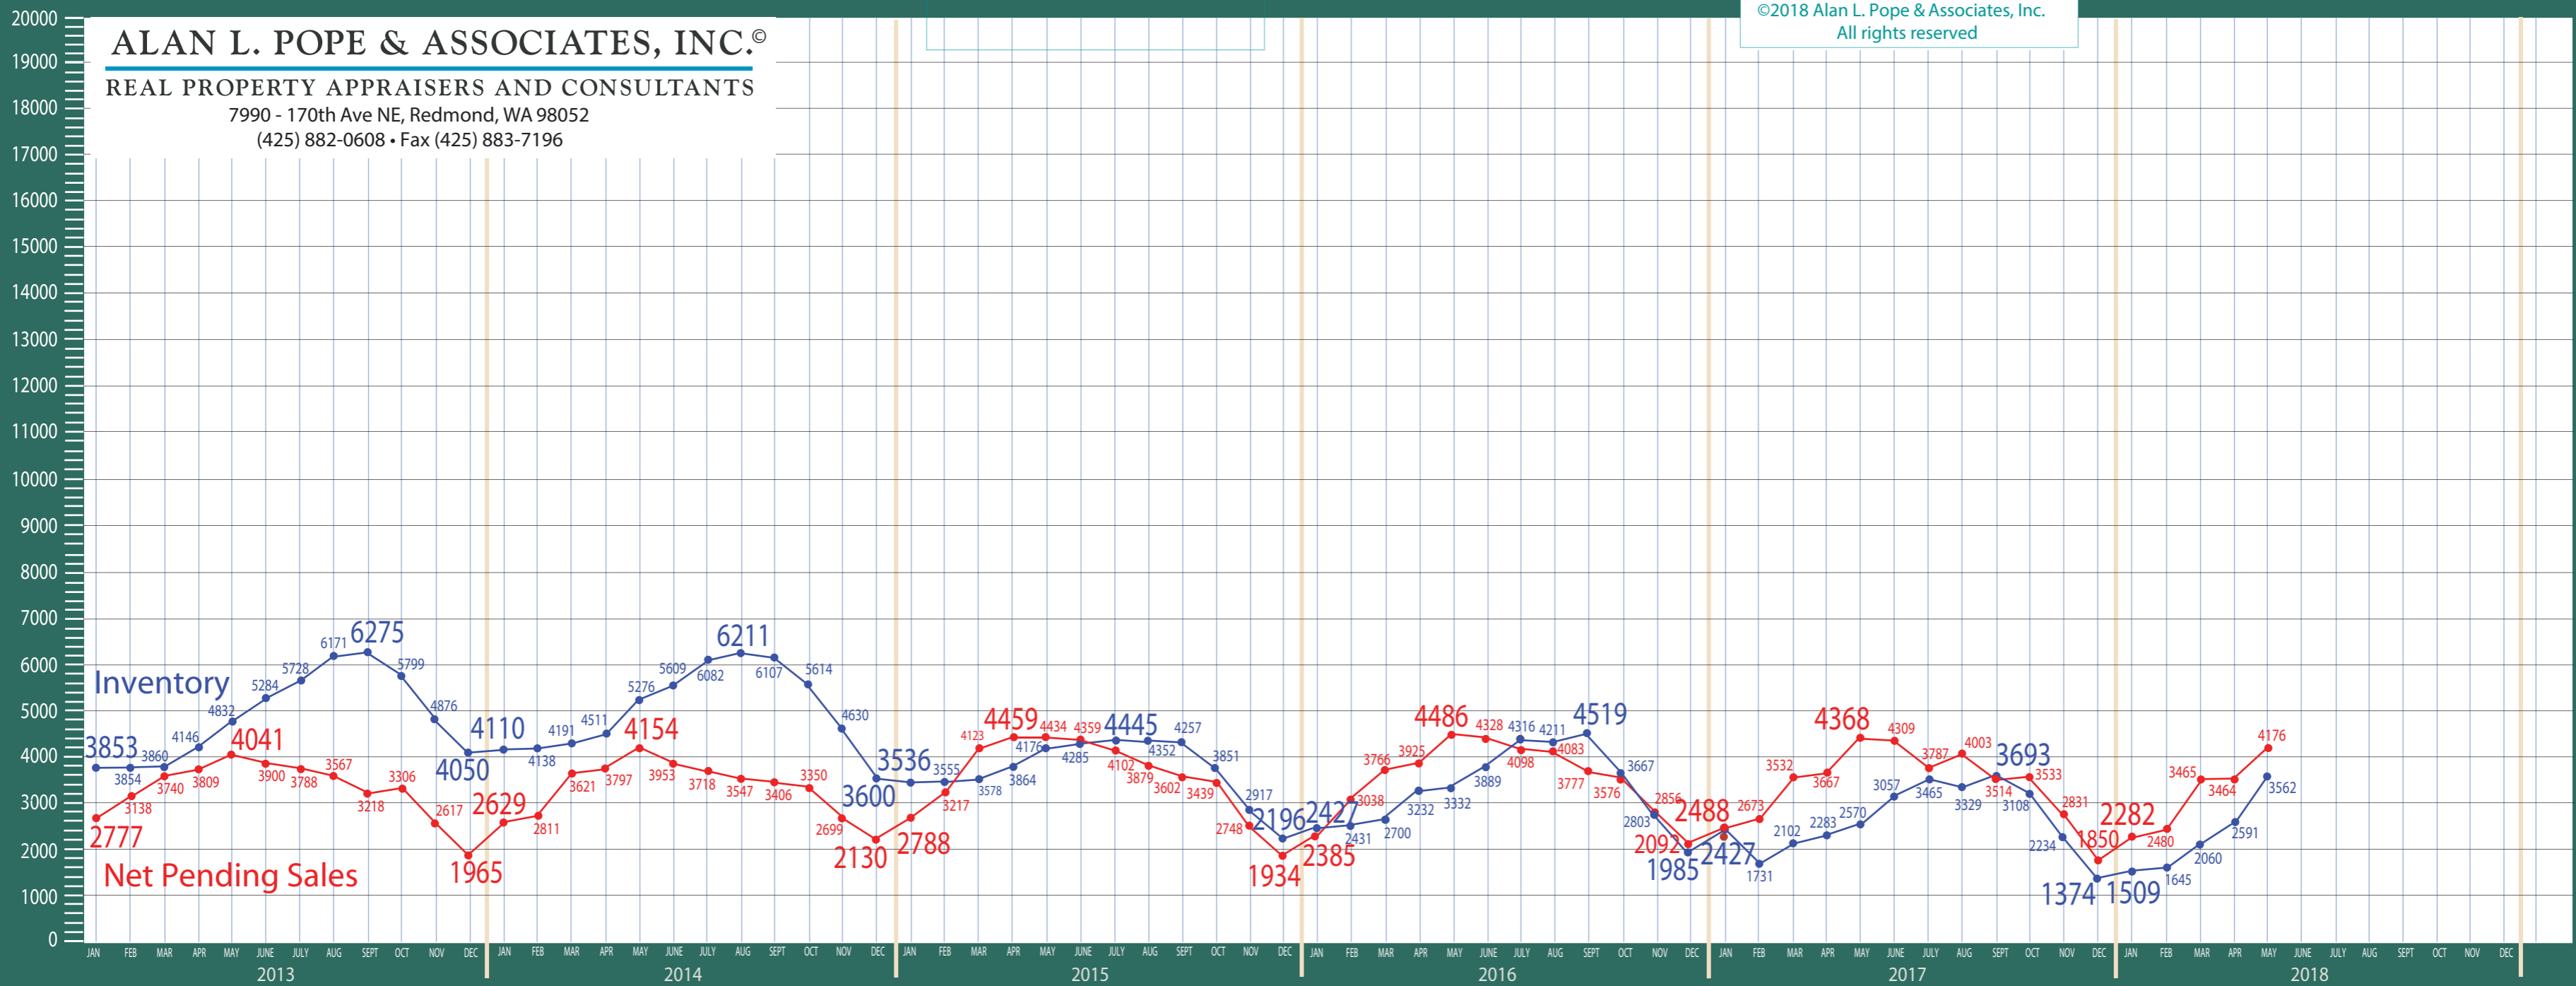

King County

Listing Residential & Condo Only

ALAN L. POPE & ASSOCIATES, INC.®

REAL PROPERTY APPRAISERS AND CONSULTANTS

7990 - 170th Ave NE, Redmond, WA 98052

(425) 882-0608 • Fax (425) 883-7196

©2018 Alan L. Pope & Associates, Inc.
All rights reserved

ALAN L. POPE & ASSOCIATES, INC.®

REAL PROPERTY APPRAISERS AND CONSULTANTS

7990 - 170th Ave NE, Redmond, WA 98052

(425) 882-0608 • Fax (425) 883-7196

©2018 Alan L. Pope & Associates, Inc.
All rights reserved