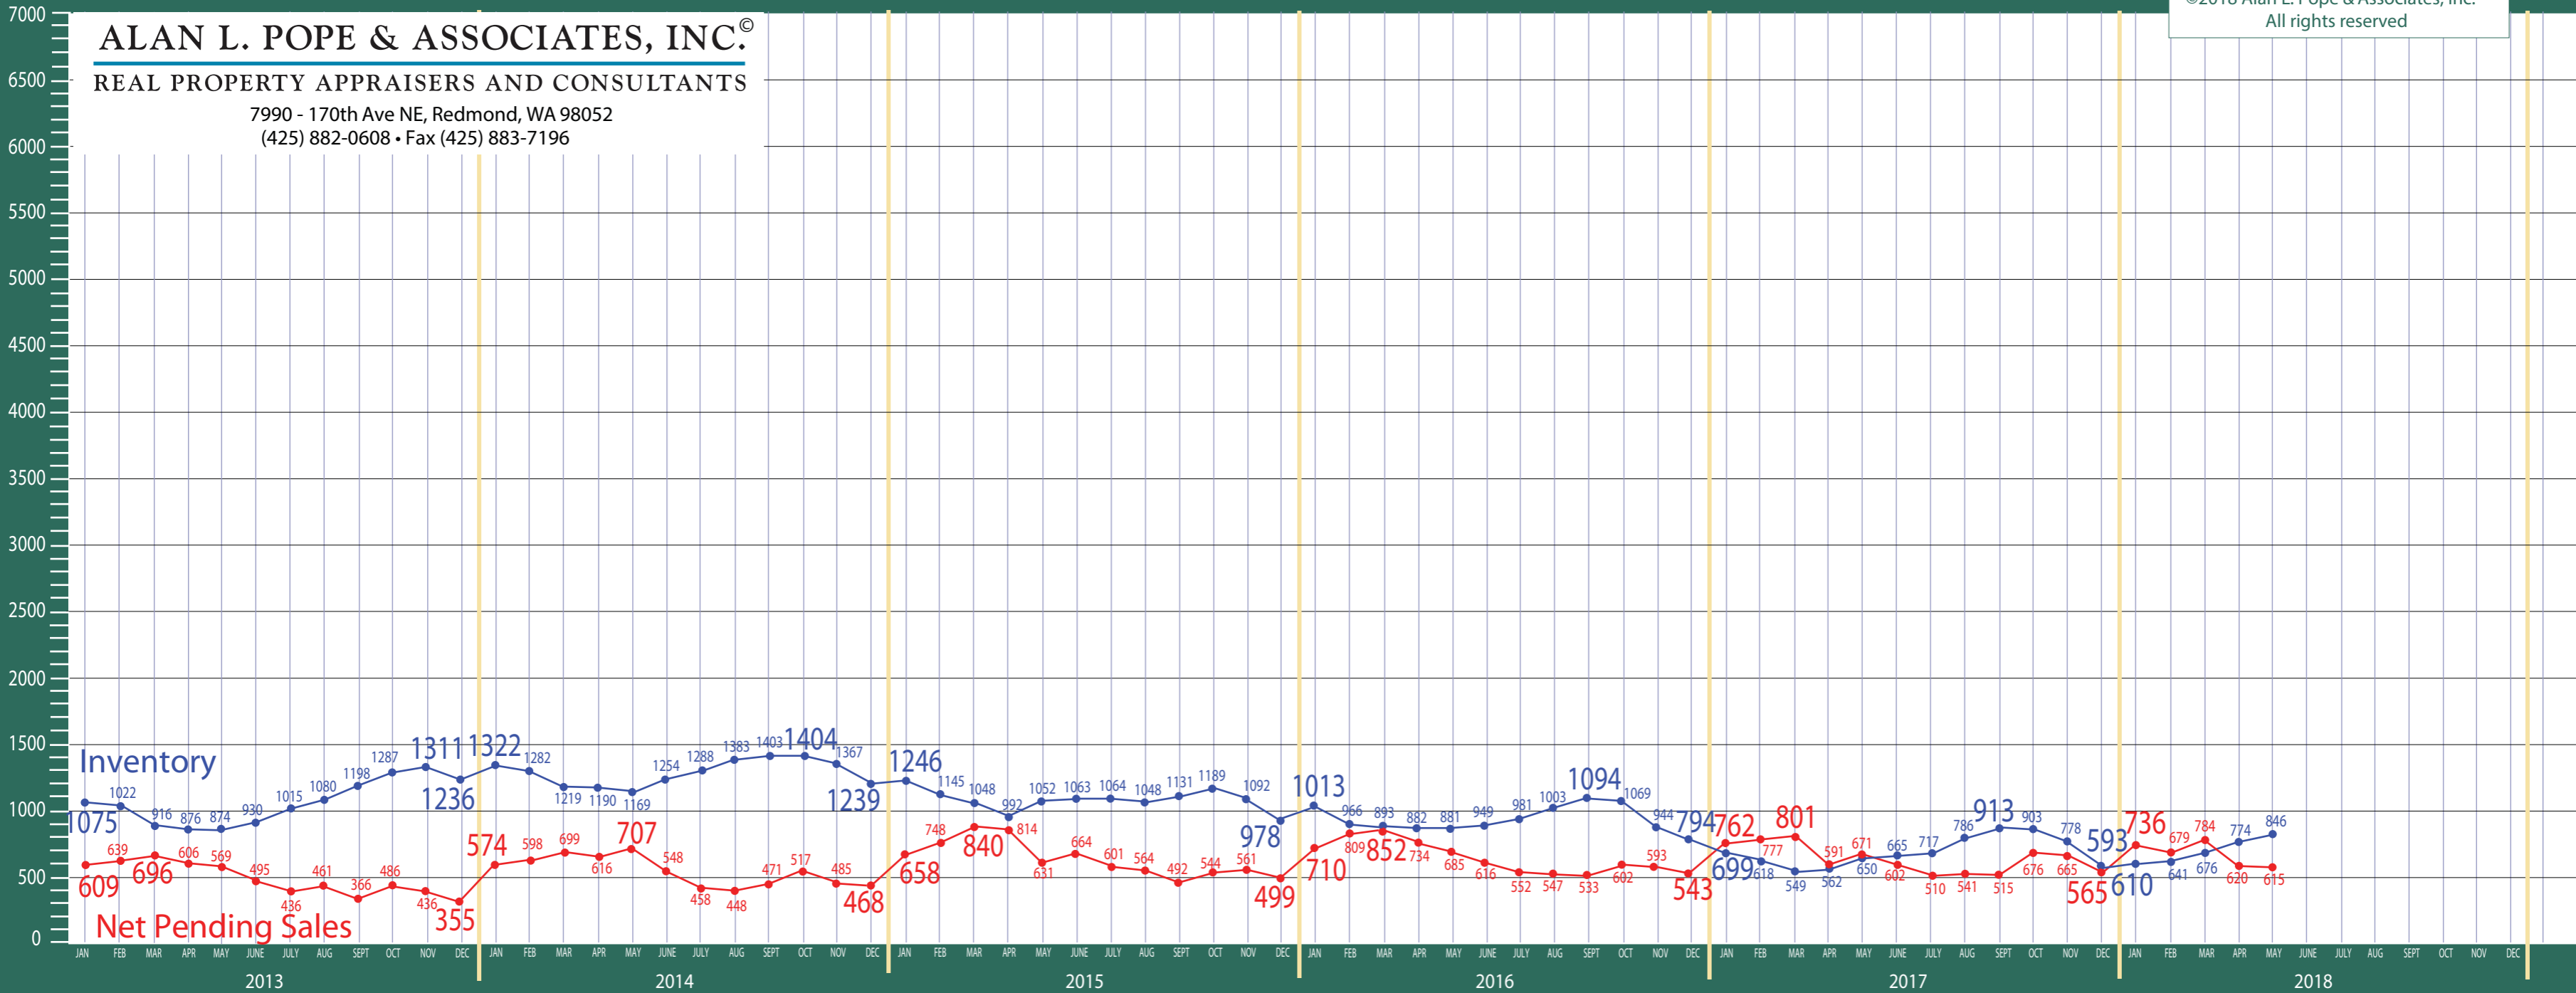

King & Snohomish County

New Construction - Residential & Condo Statistics

©2018 Alan L. Pope & Associates, Inc.
All rights reserved

ALAN L. POPE & ASSOCIATES, INC.®

REAL PROPERTY APPRAISERS AND CONSULTANTS

7990 - 170th Ave NE, Redmond, WA 98052
(425) 882-0608 • Fax (425) 883-7196

King & Snohomish County

New Construction - Residential & Condo Statistics

ALAN L. POPE & ASSOCIATES, INC.®

REAL PROPERTY APPRAISERS AND CONSULTANTS