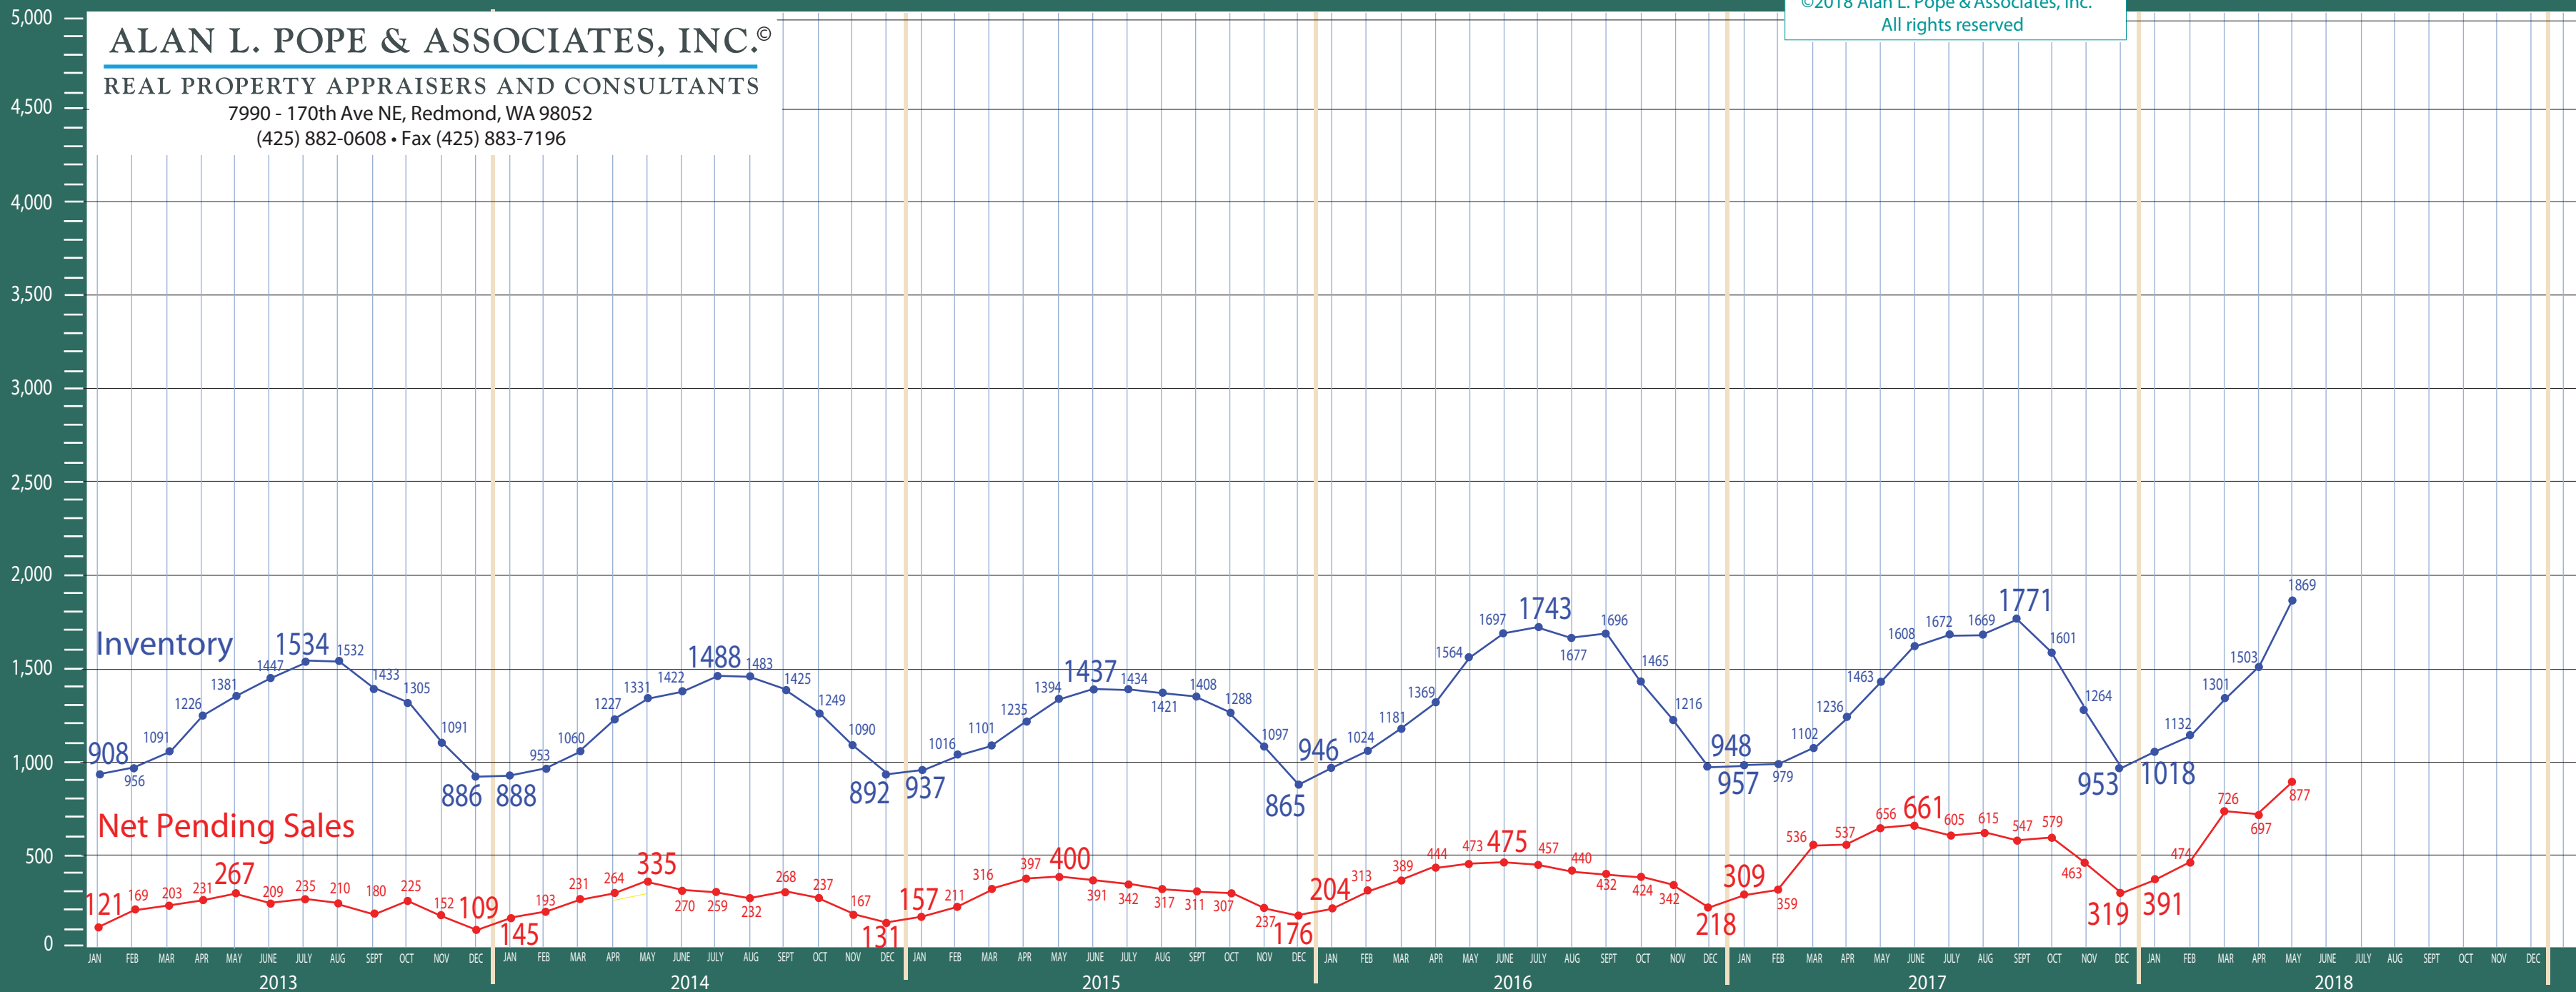

All NWMLS Areas Combined

$1,000,000 + Residential & Condo Statistics

©2018 Alan L. Pope & Associates, Inc.
All rights reserved

ALAN L. POPE & ASSOCIATES, INC.®

REAL PROPERTY APPRAISERS AND CONSULTANTS

7990 - 170th Ave NE, Redmond, WA 98052

(425) 882-0608 • Fax (425) 883-7196