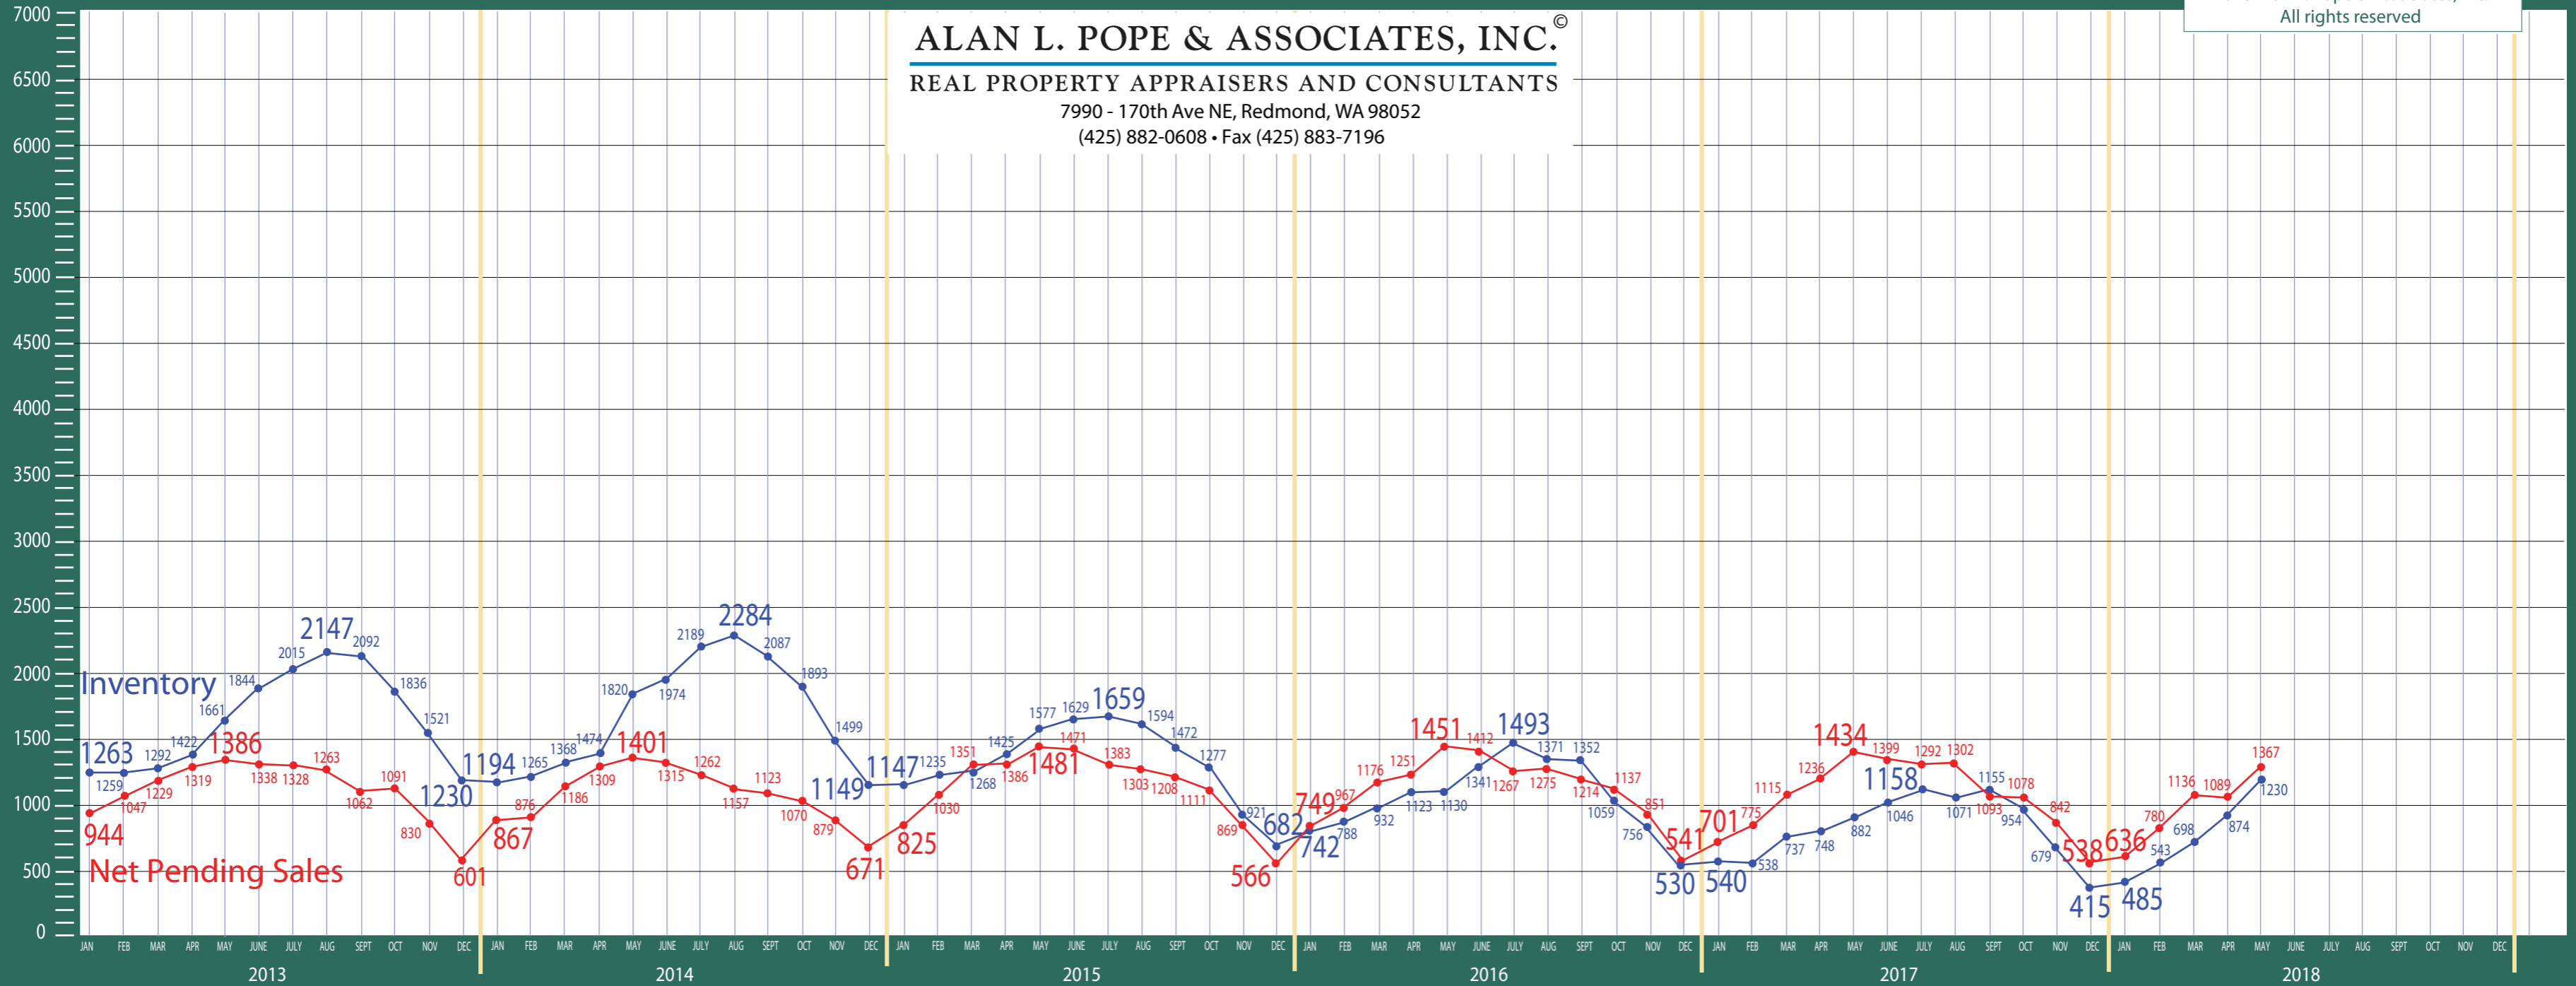

500-600 Eastside/Mercer Island

Listing Residential & Condo Only

©2018 Alan L. Pope & Associates, Inc.
All rights reserved

ALAN L. POPE & ASSOCIATES, INC.®
REAL PROPERTY APPRAISERS AND CONSULTANTS
 7990 - 170th Ave NE, Redmond, WA 98052
 (425) 882-0608 • Fax (425) 883-7196

Absorption of Inventory