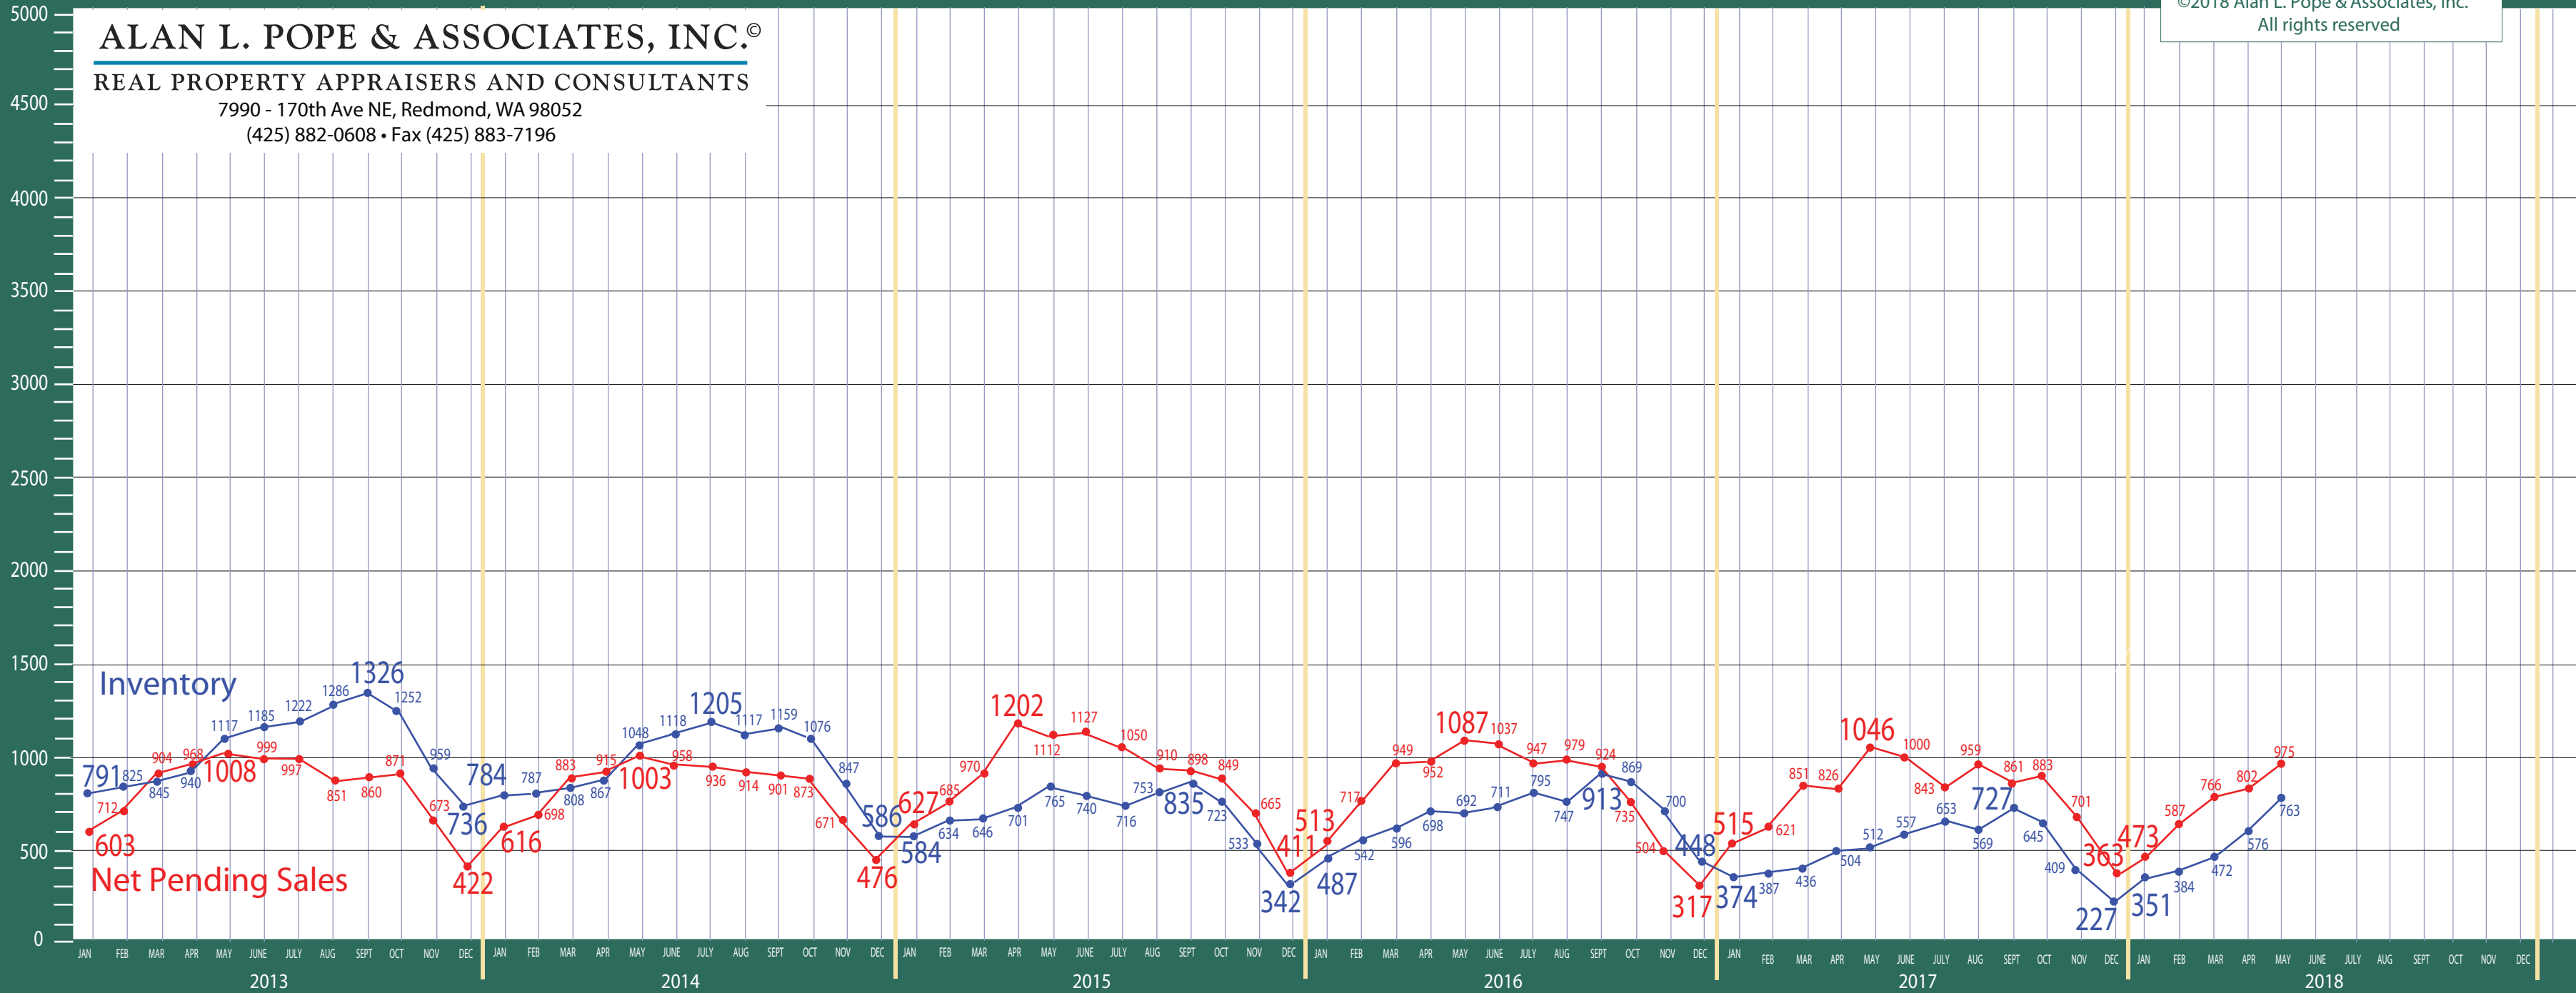

390/700-720 Central/North Seattle

Listing Residential & Condo Only

©2018 Alan L. Pope & Associates, Inc.
All rights reserved

ALAN L. POPE & ASSOCIATES, INC.®

REAL PROPERTY APPRAISERS AND CONSULTANTS

7990 - 170th Ave NE, Redmond, WA 98052
(425) 882-0608 • Fax (425) 883-7196

Information Provided by The Northwest Multiple Listing Service