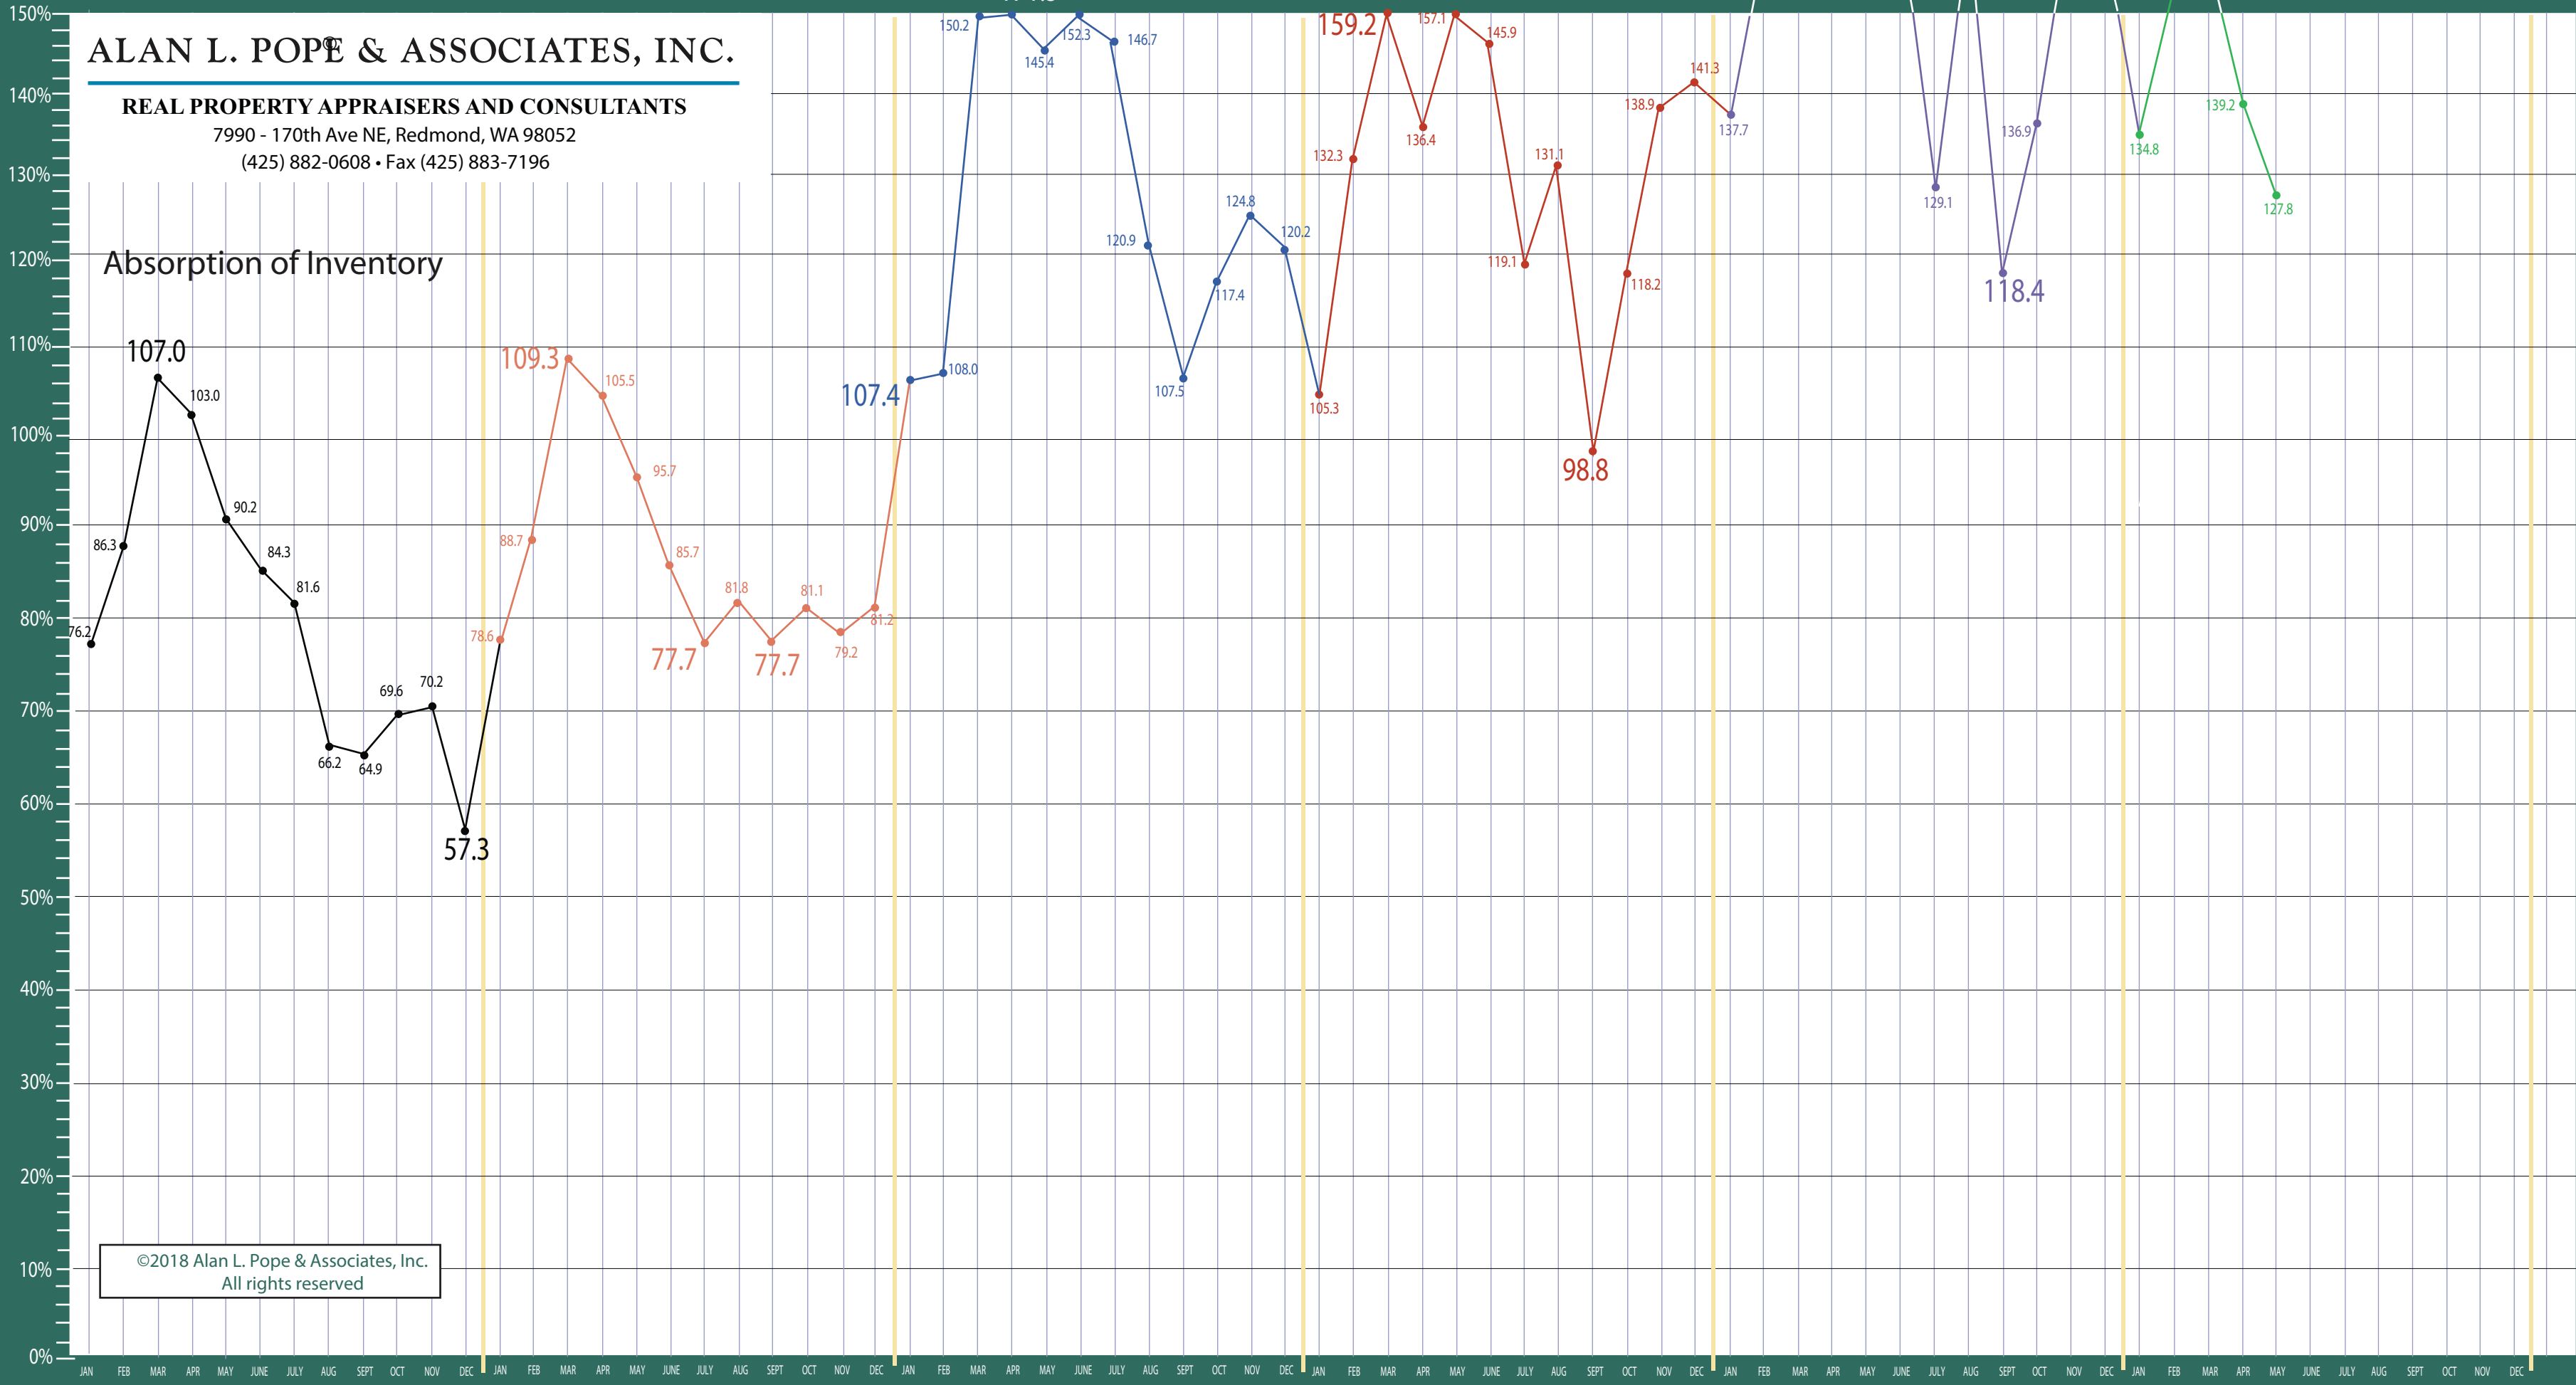

ALAN L. POPE & ASSOCIATES, INC.

REAL PROPERTY APPRAISERS AND CONSULTANTS

7990 - 170th Ave NE, Redmond, WA 98052

(425) 882-0608 • Fax (425) 883-7196

Absorption of Inventory

©2018 Alan L. Pope & Associates, Inc.
All rights reserved