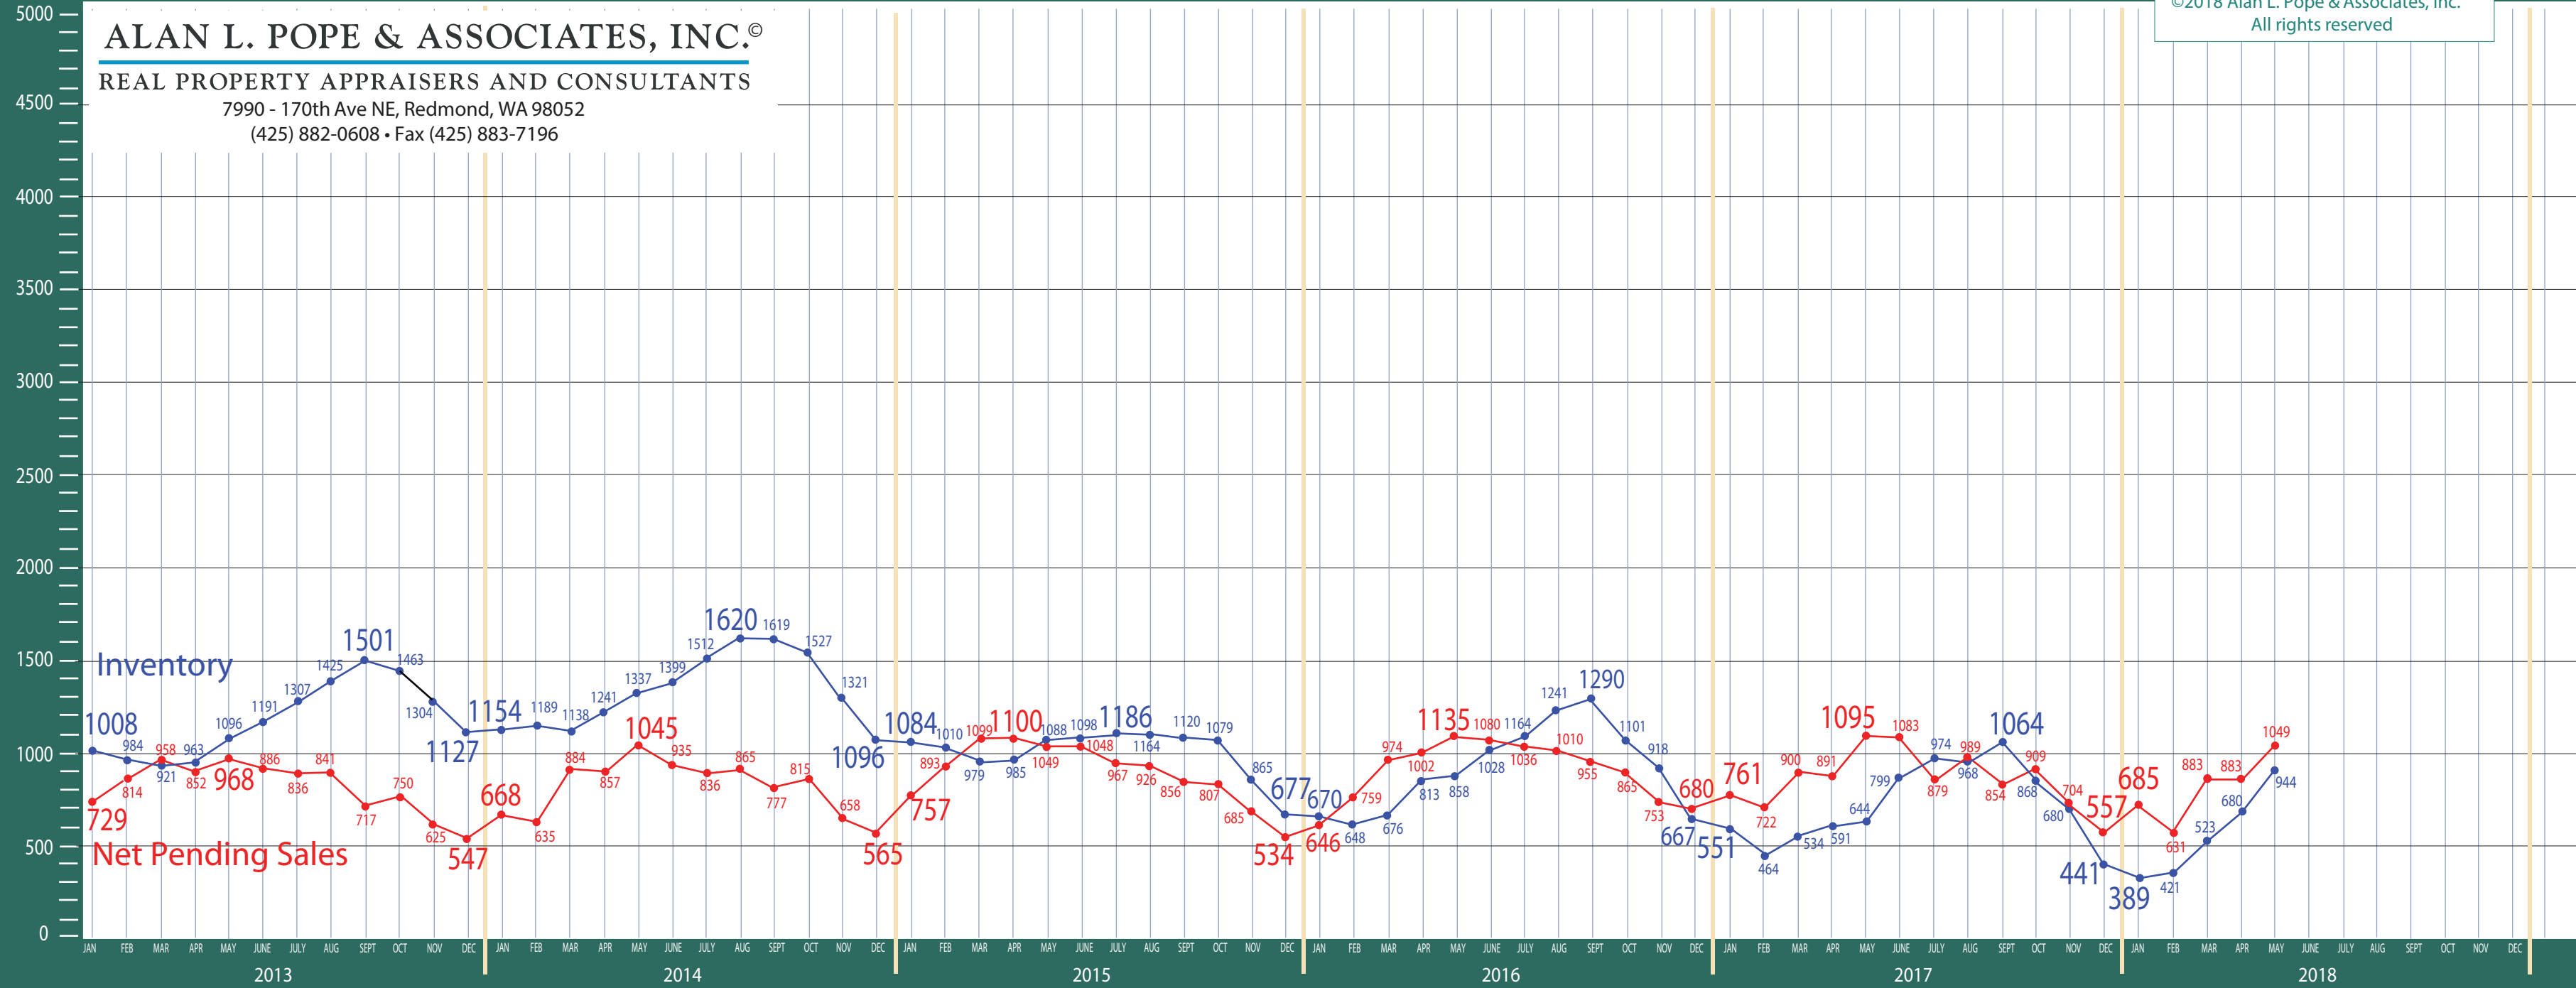

©2018 Alan L. Pope & Associates, Inc.
All rights reserved

ALAN L. POPE & ASSOCIATES, INC.®

REAL PROPERTY APPRAISERS AND CONSULTANTS

7990 - 170th Ave NE, Redmond, WA 98052
(425) 882-0608 • Fax (425) 883-7196