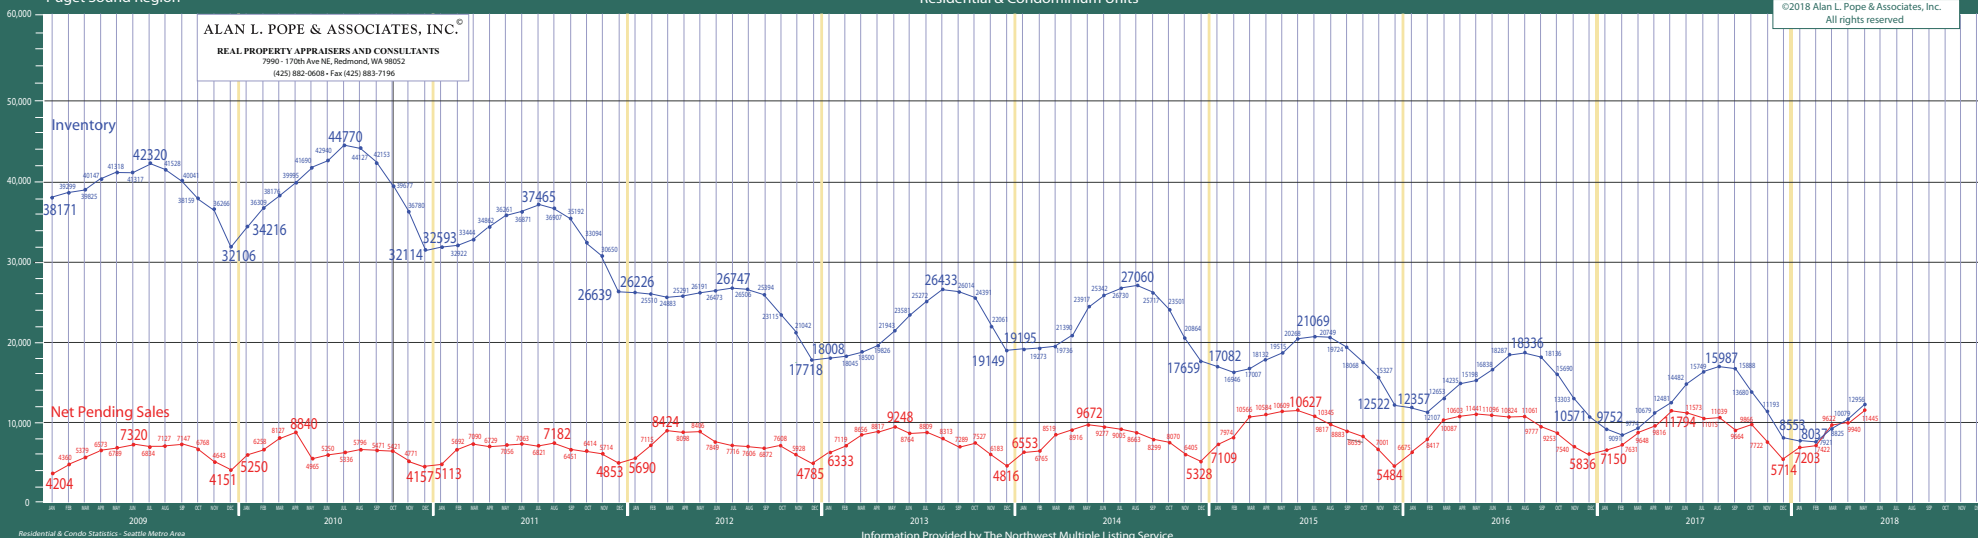

ALAN L. POPE & ASSOCIATES, INC.®
REAL PROPERTY APPRAISERS AND CONSULTANTS
7990 - 17028 Ave NE, Redmond, WA 98052
(425) 882-0608 • Fax (425) 883-7196

ALAN L. POPE & ASSOCIATES, INC.®
REAL PROPERTY APPRAISERS AND CONSULTANTS
7990 - 17028 Ave NE, Redmond, WA 98052
(425) 882-0608 • Fax (425) 883-7196