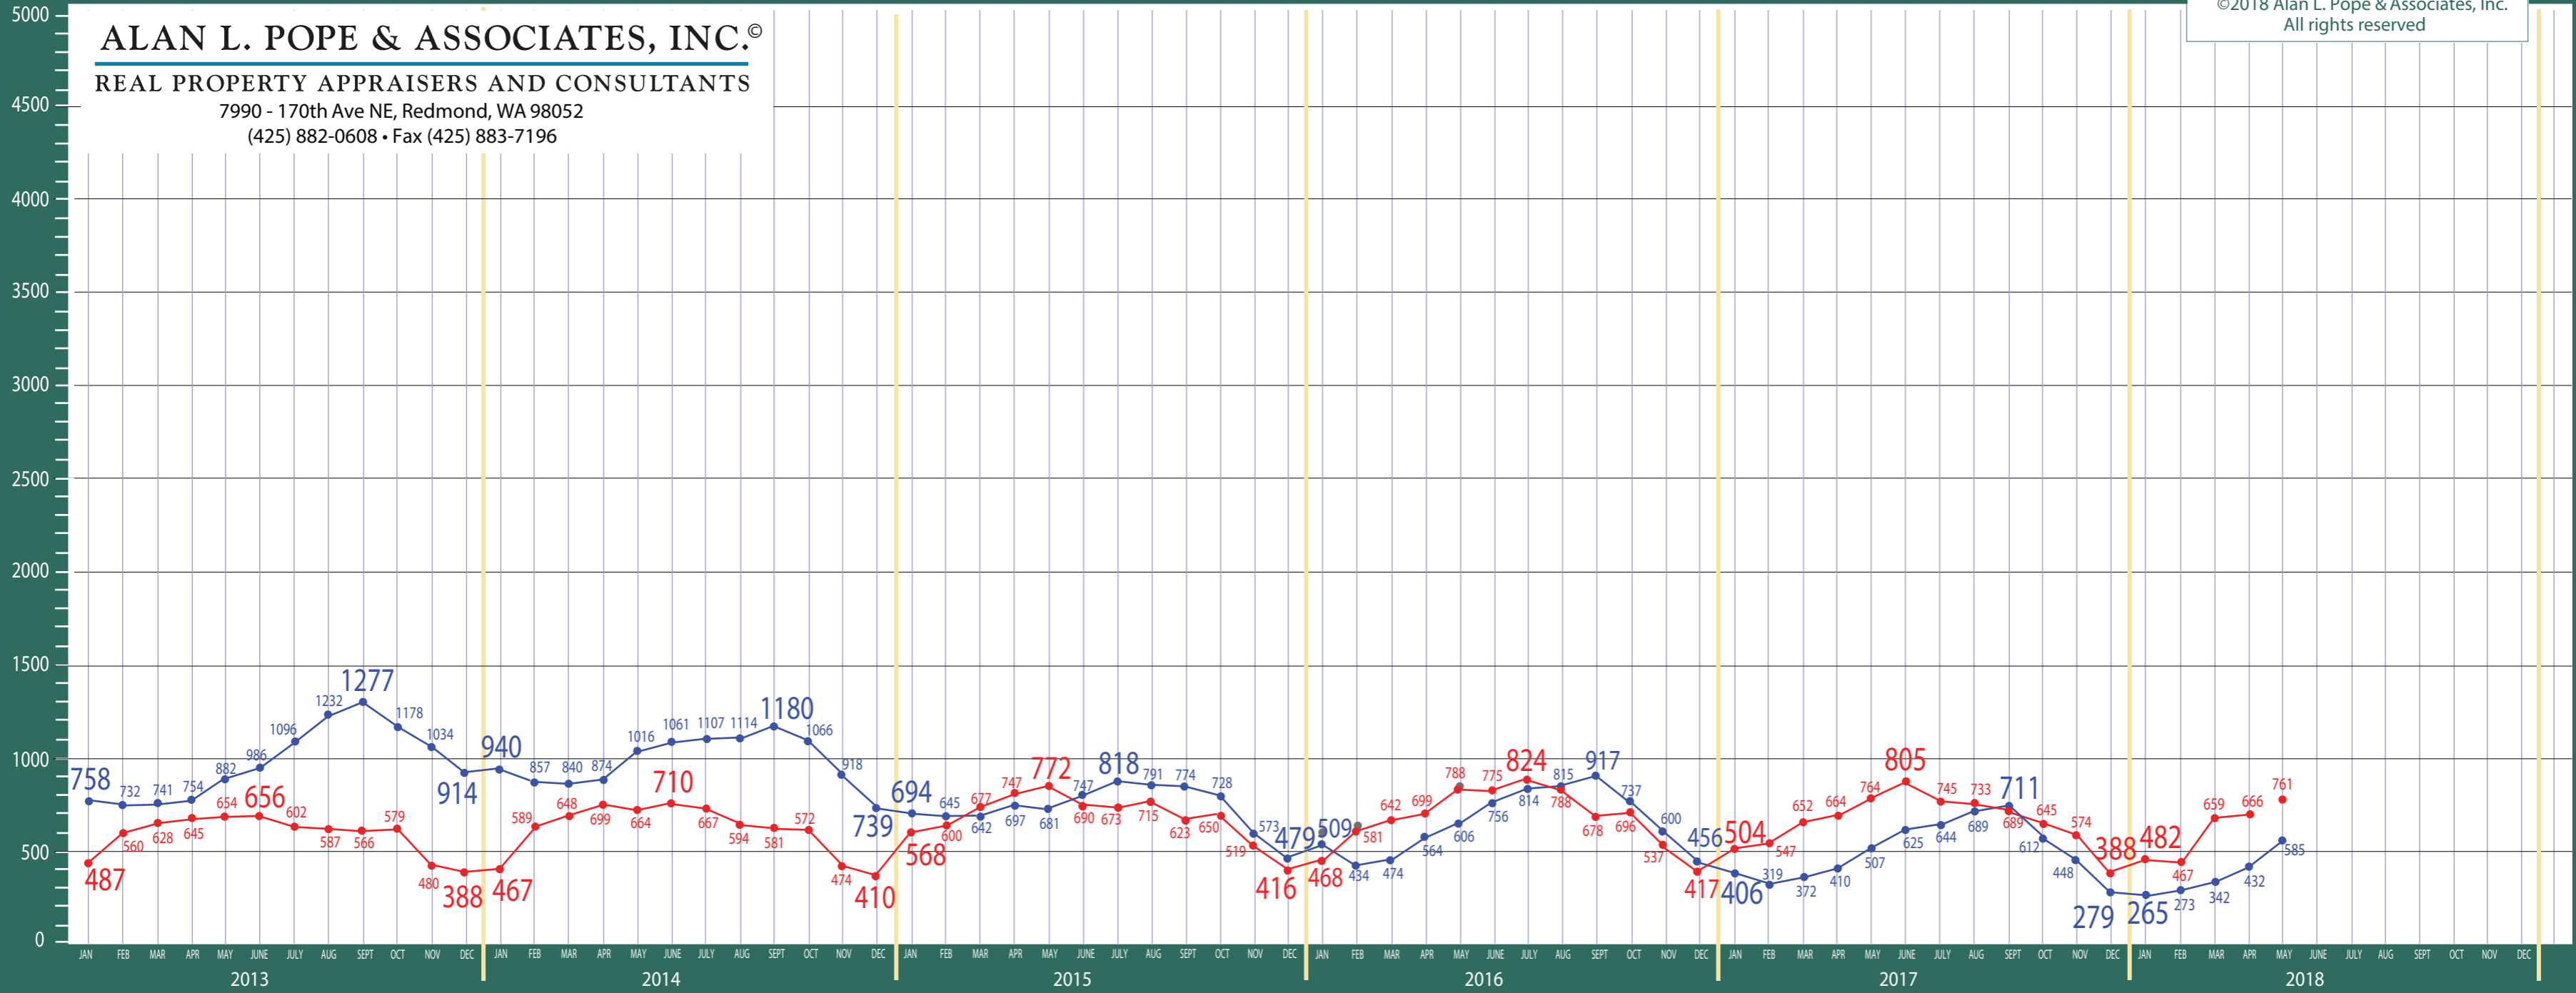

100-140 West Seattle to Federal Way

Listing Residential & Condo Only

©2018 Alan L. Pope & Associates, Inc.
All rights reserved

ALAN L. POPE & ASSOCIATES, INC.®

REAL PROPERTY APPRAISERS AND CONSULTANTS

7990 - 170th Ave NE, Redmond, WA 98052
(425) 882-0608 • Fax (425) 883-7196

Information Provided by The Northwest Multiple Listing Service

100-140 West Seattle to Federal Way

Absorption of Inventory Residential & Condo Only

ALAN L. POPE & ASSOCIATES, INC.®

REAL PROPERTY APPRAISERS AND CONSULTANTS