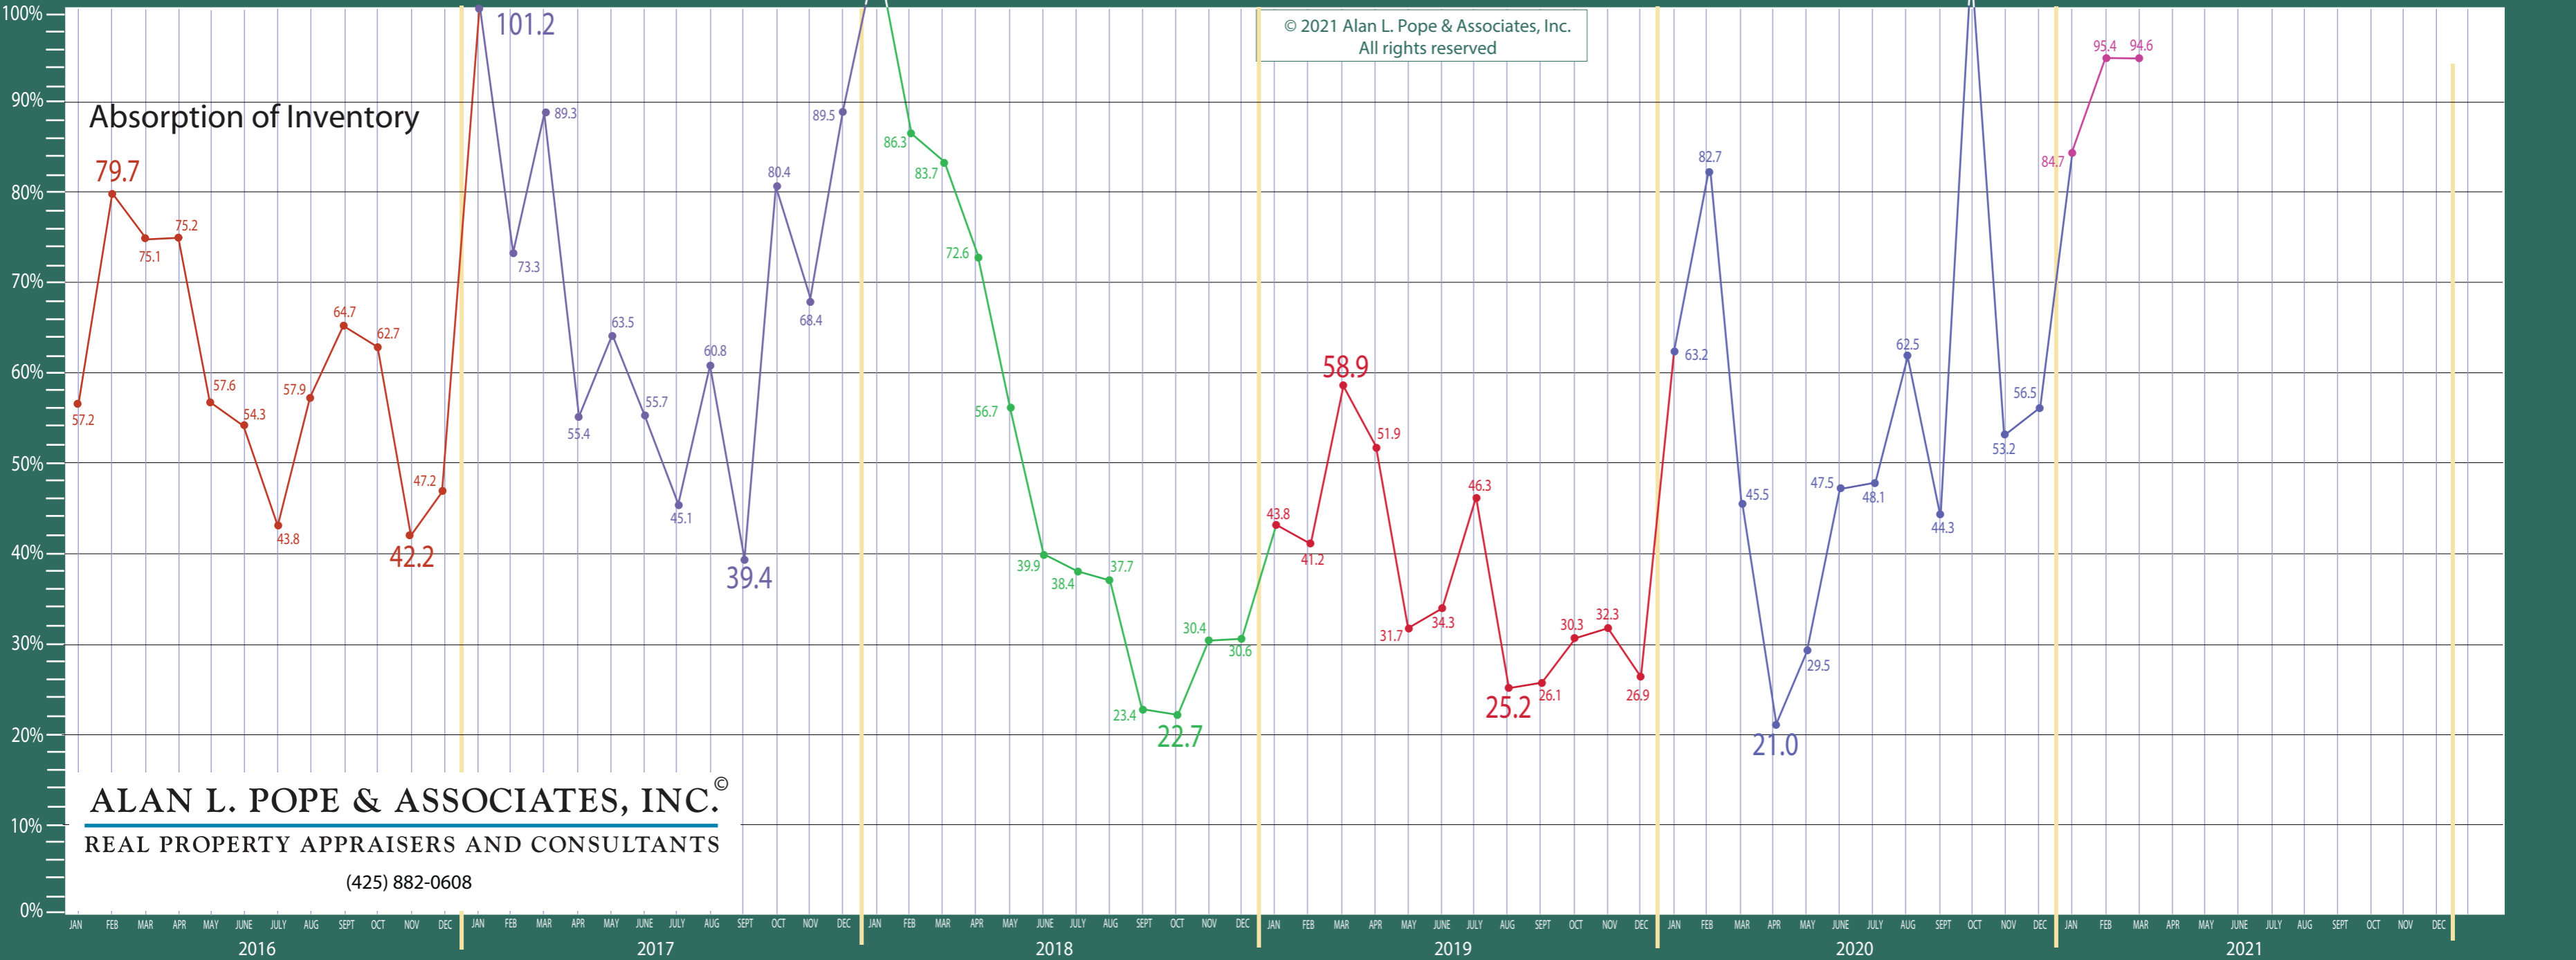

Net Pending Sales

Information Provided by The Northwest Multiple Listing Service

Puget Sound Region

New Construction - Condo Statistics

© 2021 Alan L. Pope & Associates, Inc.
All rights reserved

ALAN L. POPE & ASSOCIATES, INC.®
 REAL PROPERTY APPRAISERS AND CONSULTANTS
 (425) 882-0608