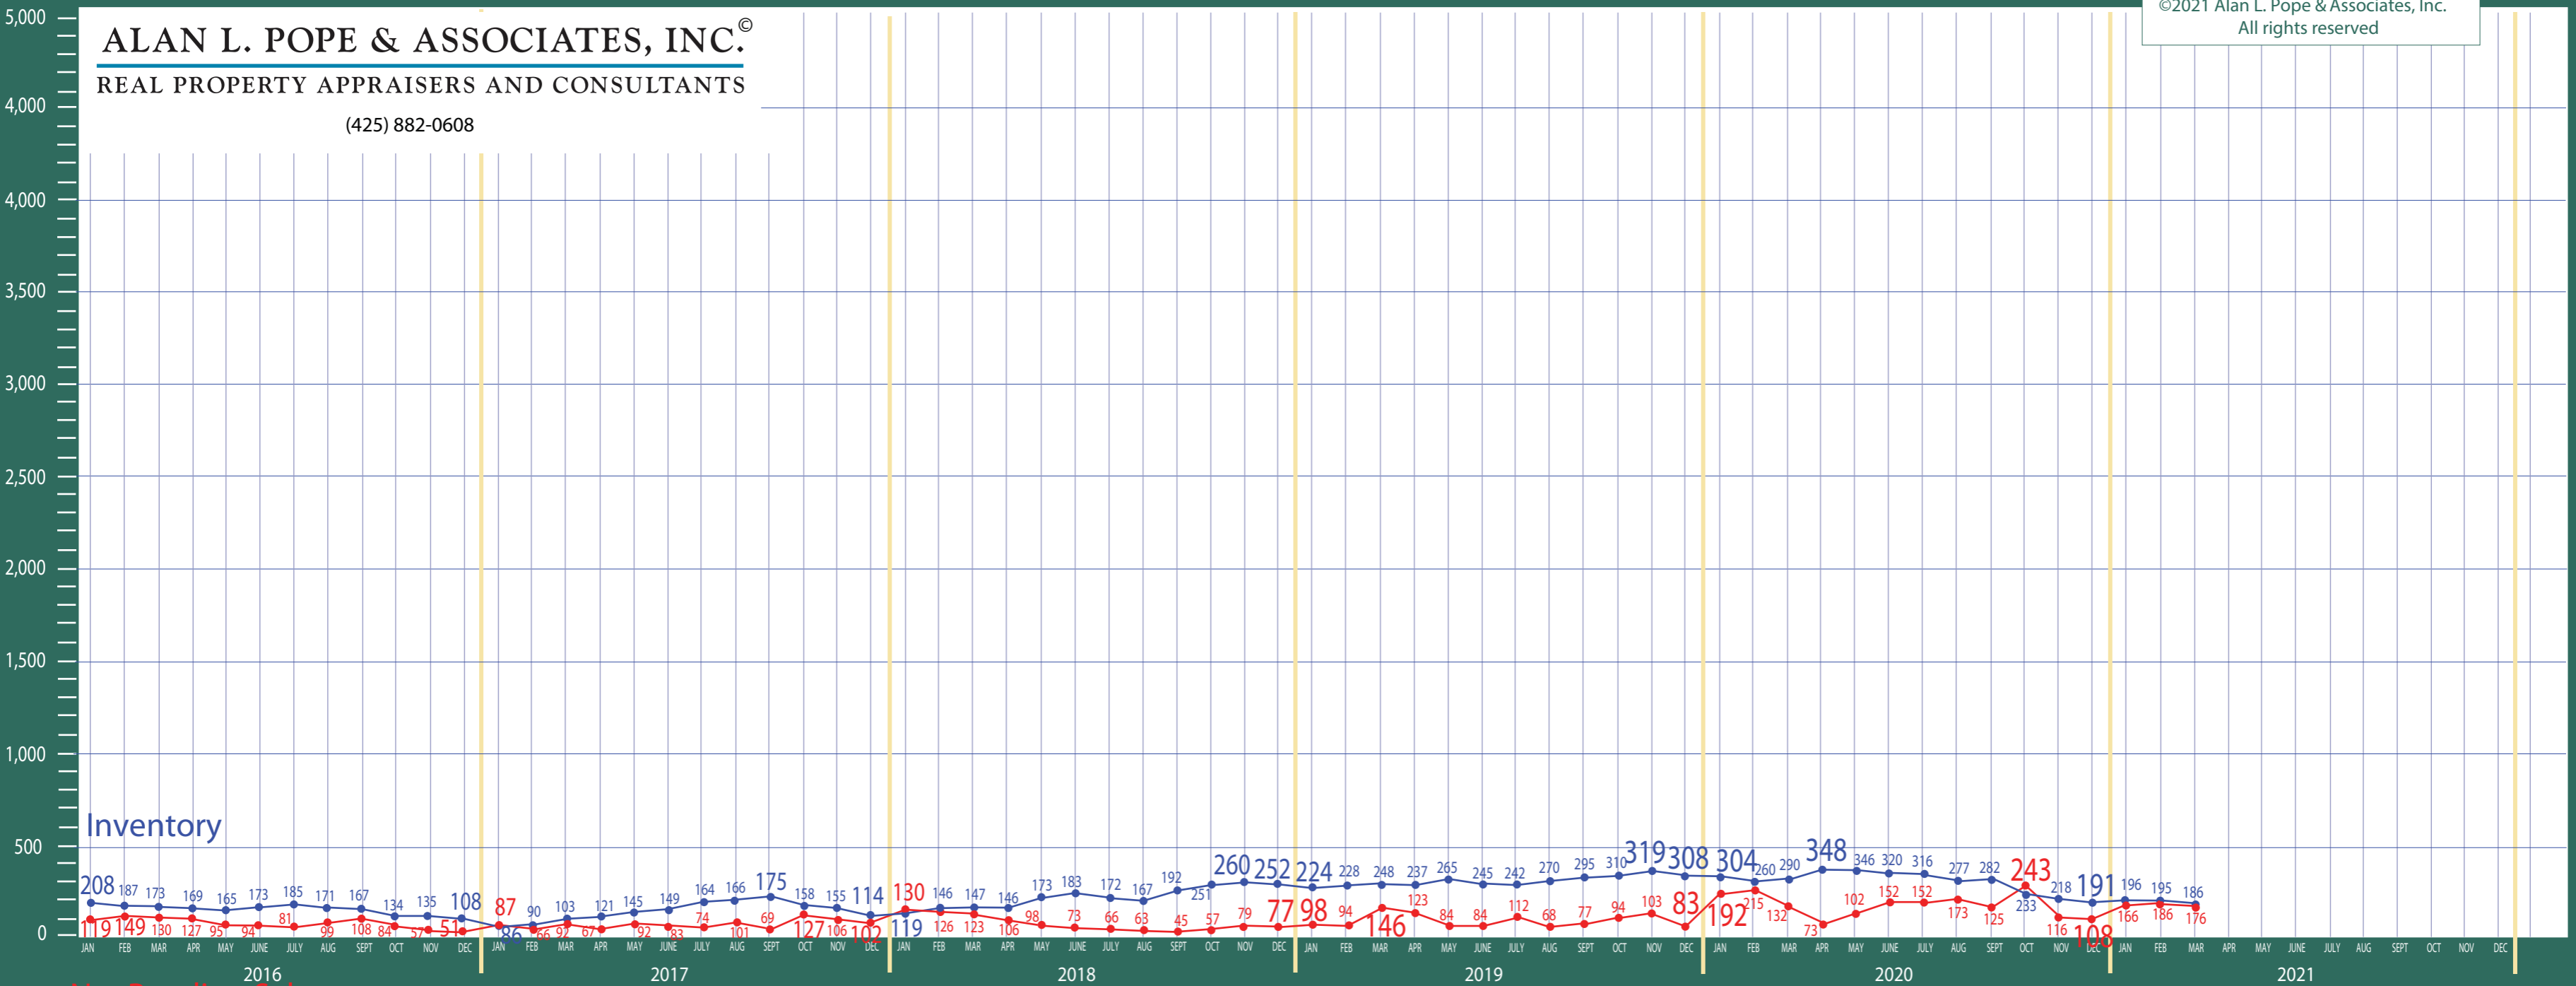

Puget Sound Region

New Construction - Condo Statistics

ALAN L. POPE & ASSOCIATES, INC.®

REAL PROPERTY APPRAISERS AND CONSULTANTS

(425) 882-0608

©2021 Alan L. Pope & Associates, Inc.
All rights reserved

Inventory

Net Pending Sales

Information Provided by The Northwest Multiple Listing Service

Puget Sound Region

New Construction - Condo Statistics

© 2021 Alan L. Pope & Associates, Inc.
All rights reserved

ALAN L. POPE & ASSOCIATES, INC.®
 REAL PROPERTY APPRAISERS AND CONSULTANTS
 (425) 882-0608