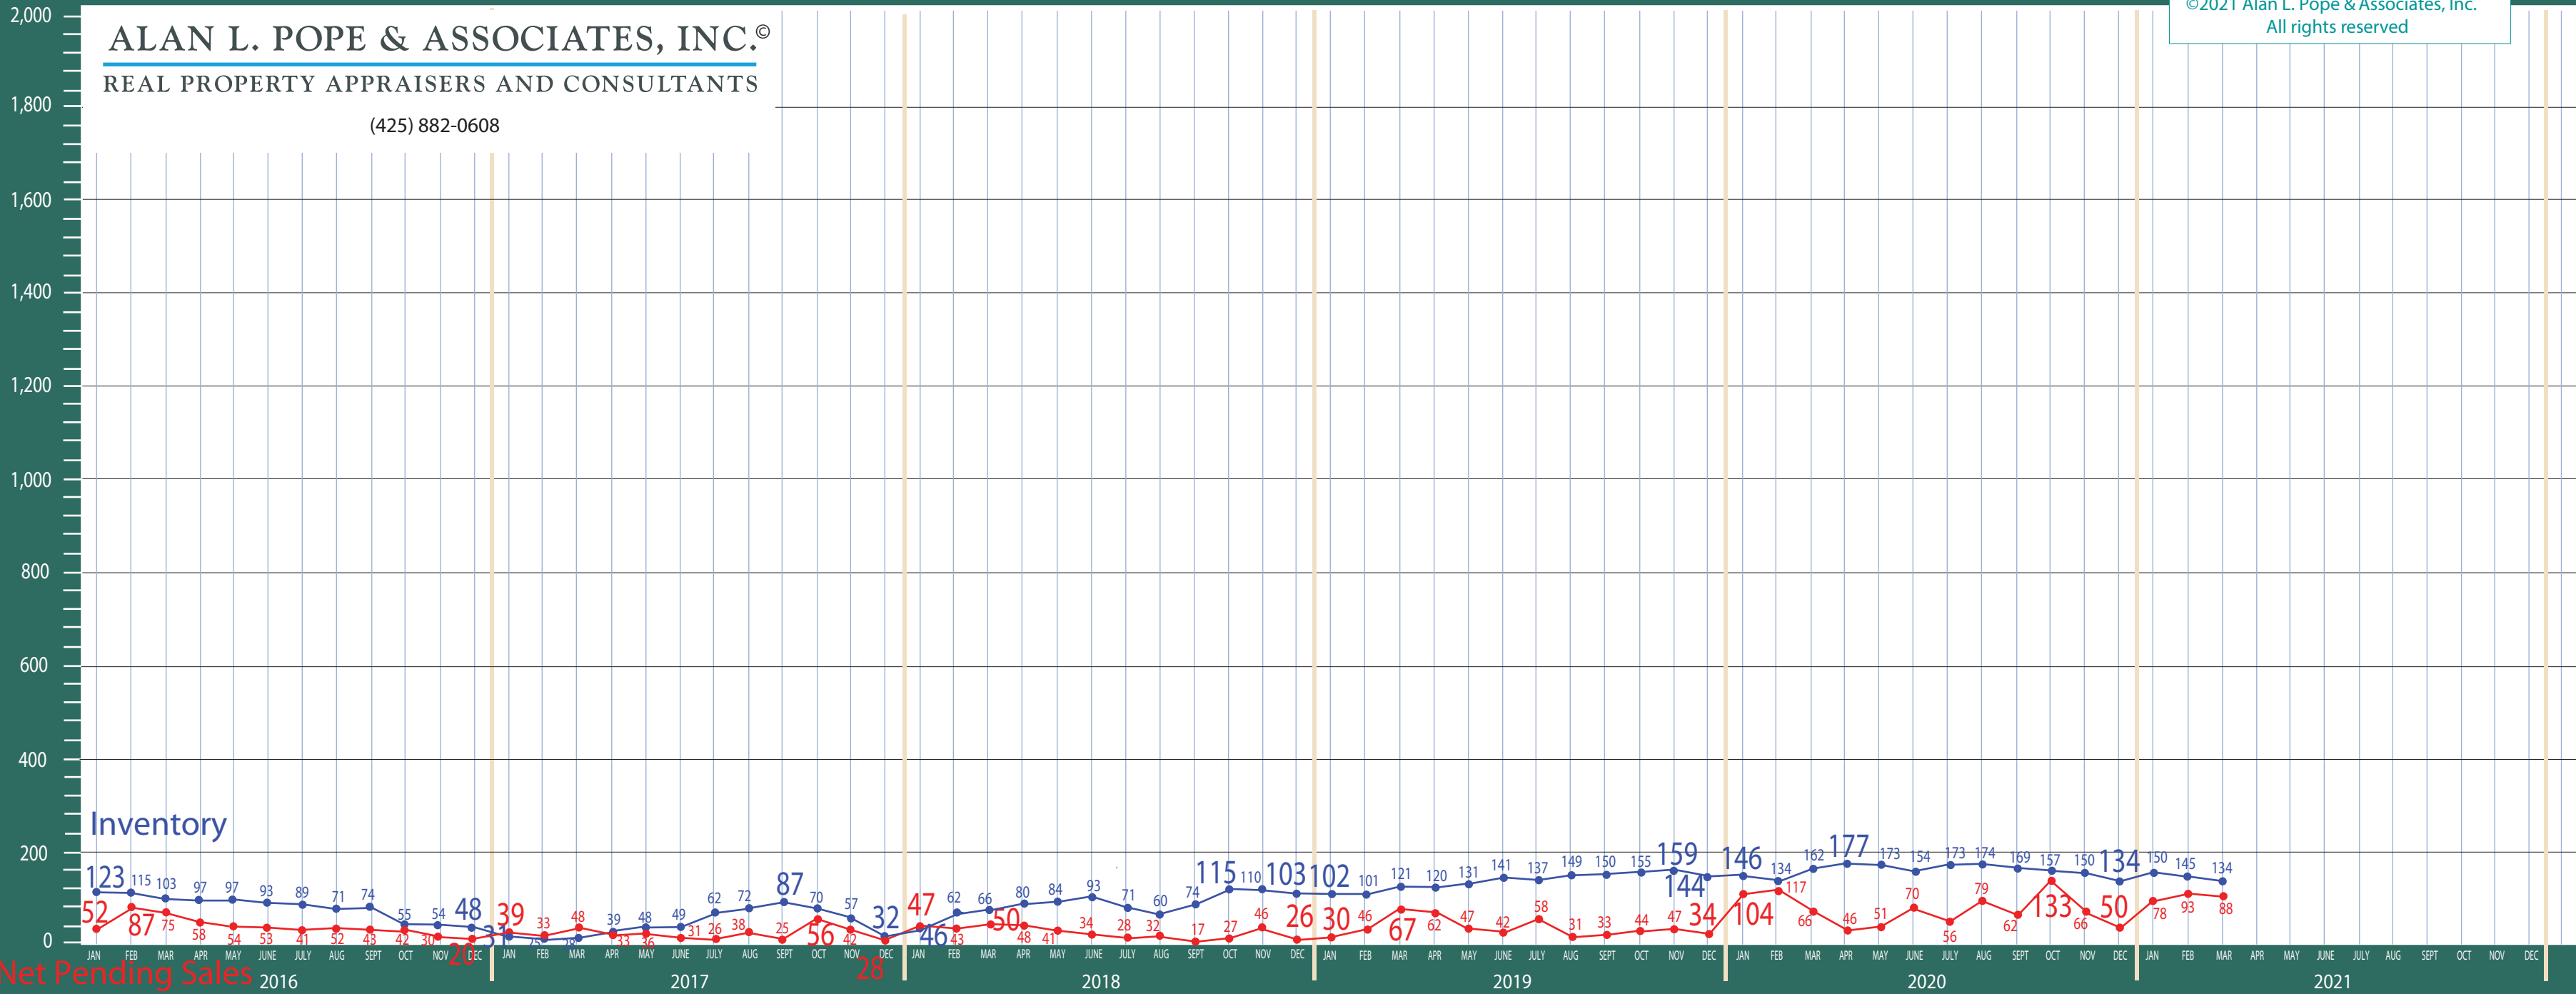

King County

New Construction - Condo Statistics

ALAN L. POPE & ASSOCIATES, INC.®

REAL PROPERTY APPRAISERS AND CONSULTANTS

(425) 882-0608

©2021 Alan L. Pope & Associates, Inc.
All rights reserved

King County

New Construction - Condo Statistics

©2021 Alan L. Pope & Associates, Inc.
All rights reserved

Absorption of Inventory

ALAN L. POPE & ASSOCIATES, INC.®
REAL PROPERTY APPRAISERS AND CONSULTANTS
 (425) 882-0608