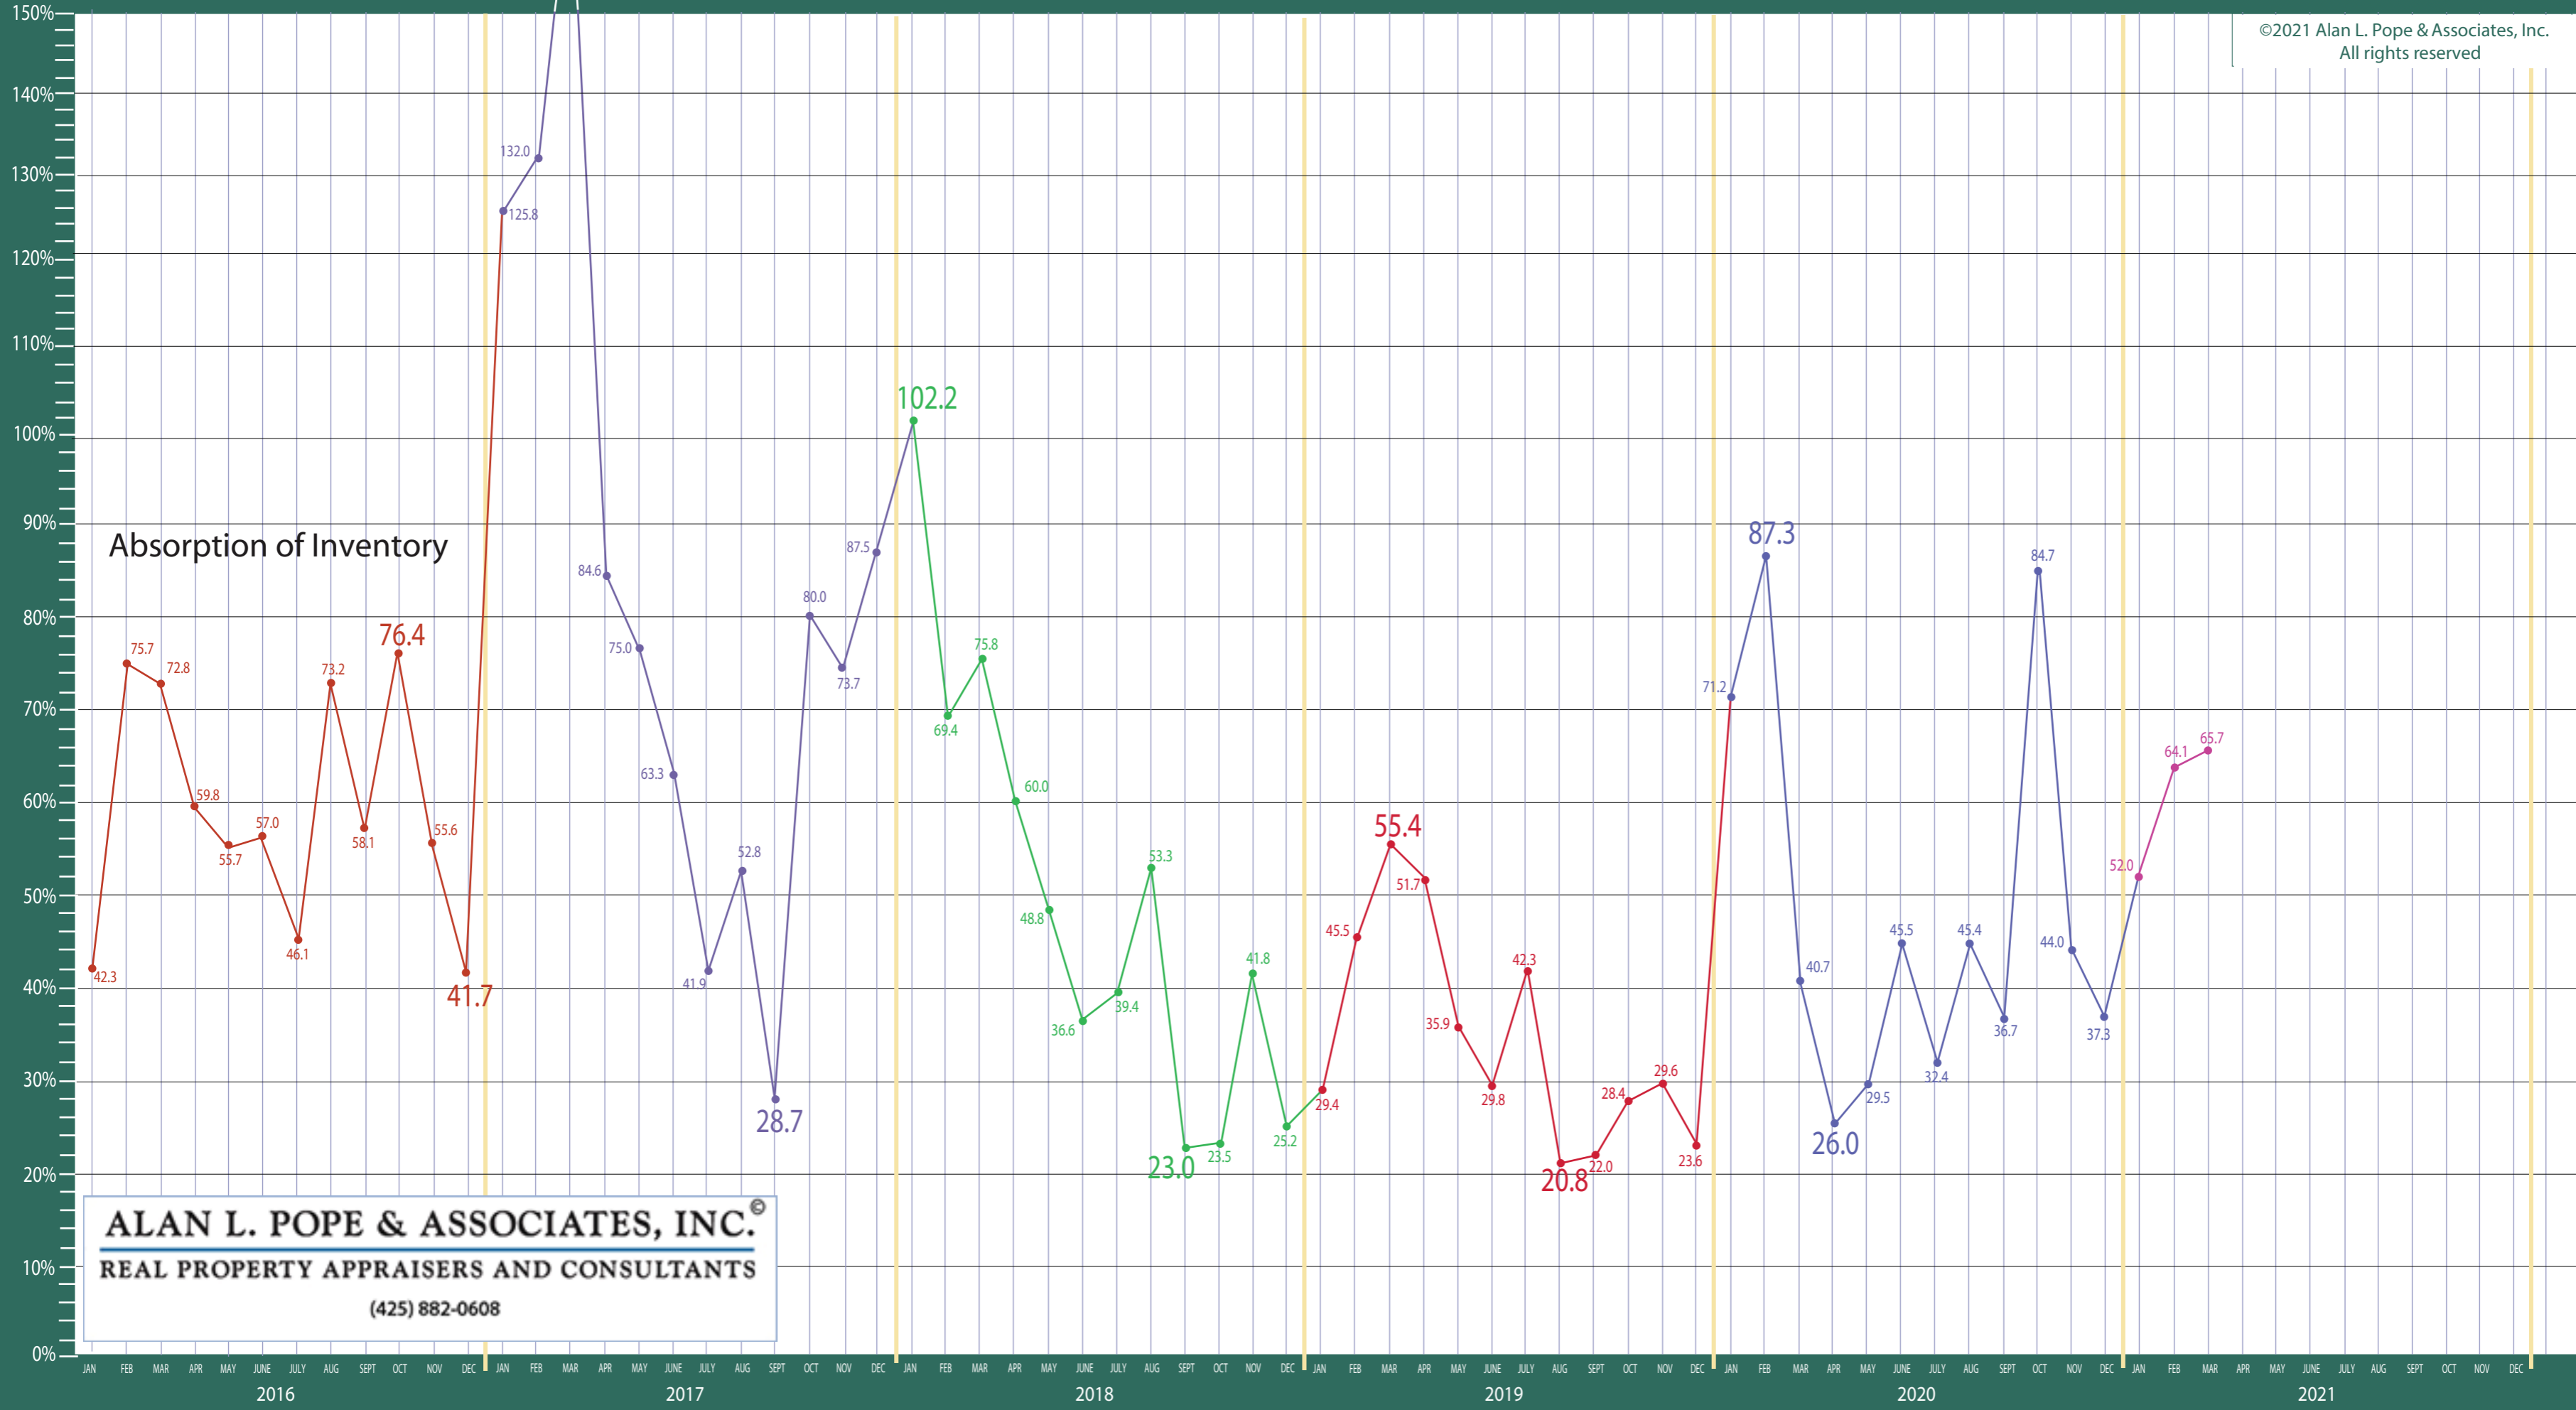

King County

New Construction - Condo Statistics

ALAN L. POPE & ASSOCIATES, INC.®

REAL PROPERTY APPRAISERS AND CONSULTANTS

(425) 882-0608

©2021 Alan L. Pope & Associates, Inc.
All rights reserved

King County

New Construction - Condo Statistics

©2021 Alan L. Pope & Associates, Inc.
All rights reserved

Absorption of Inventory

ALAN L. POPE & ASSOCIATES, INC.®
REAL PROPERTY APPRAISERS AND CONSULTANTS
 (425) 882-0608