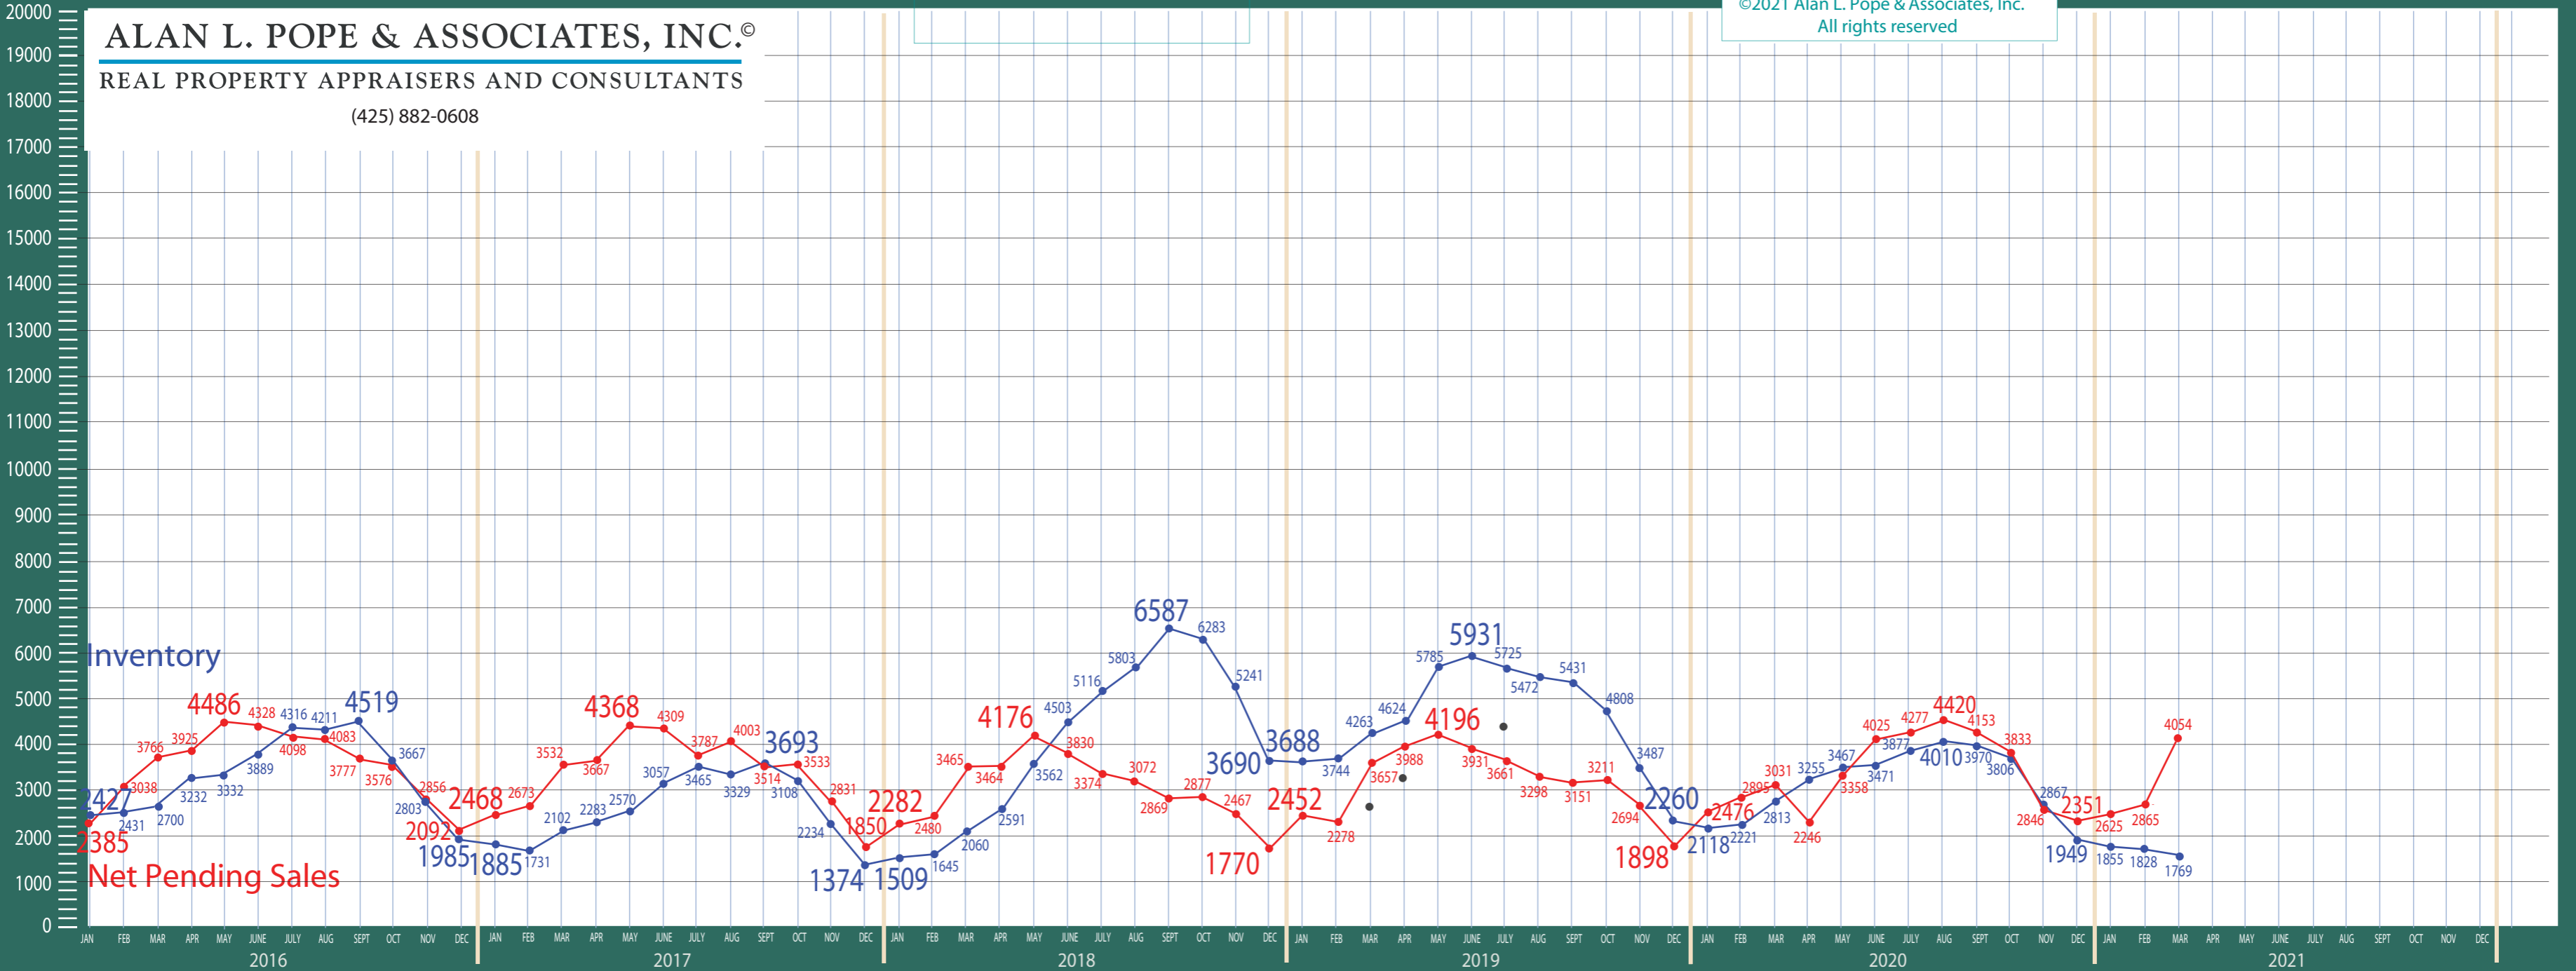

King County

Listing Residential & Condo Only

ALAN L. POPE & ASSOCIATES, INC.®

REAL PROPERTY APPRAISERS AND CONSULTANTS

(425) 882-0608

©2021 Alan L. Pope & Associates, Inc.
All rights reserved

King County

Absorption of Inventory Residential & Condo Only