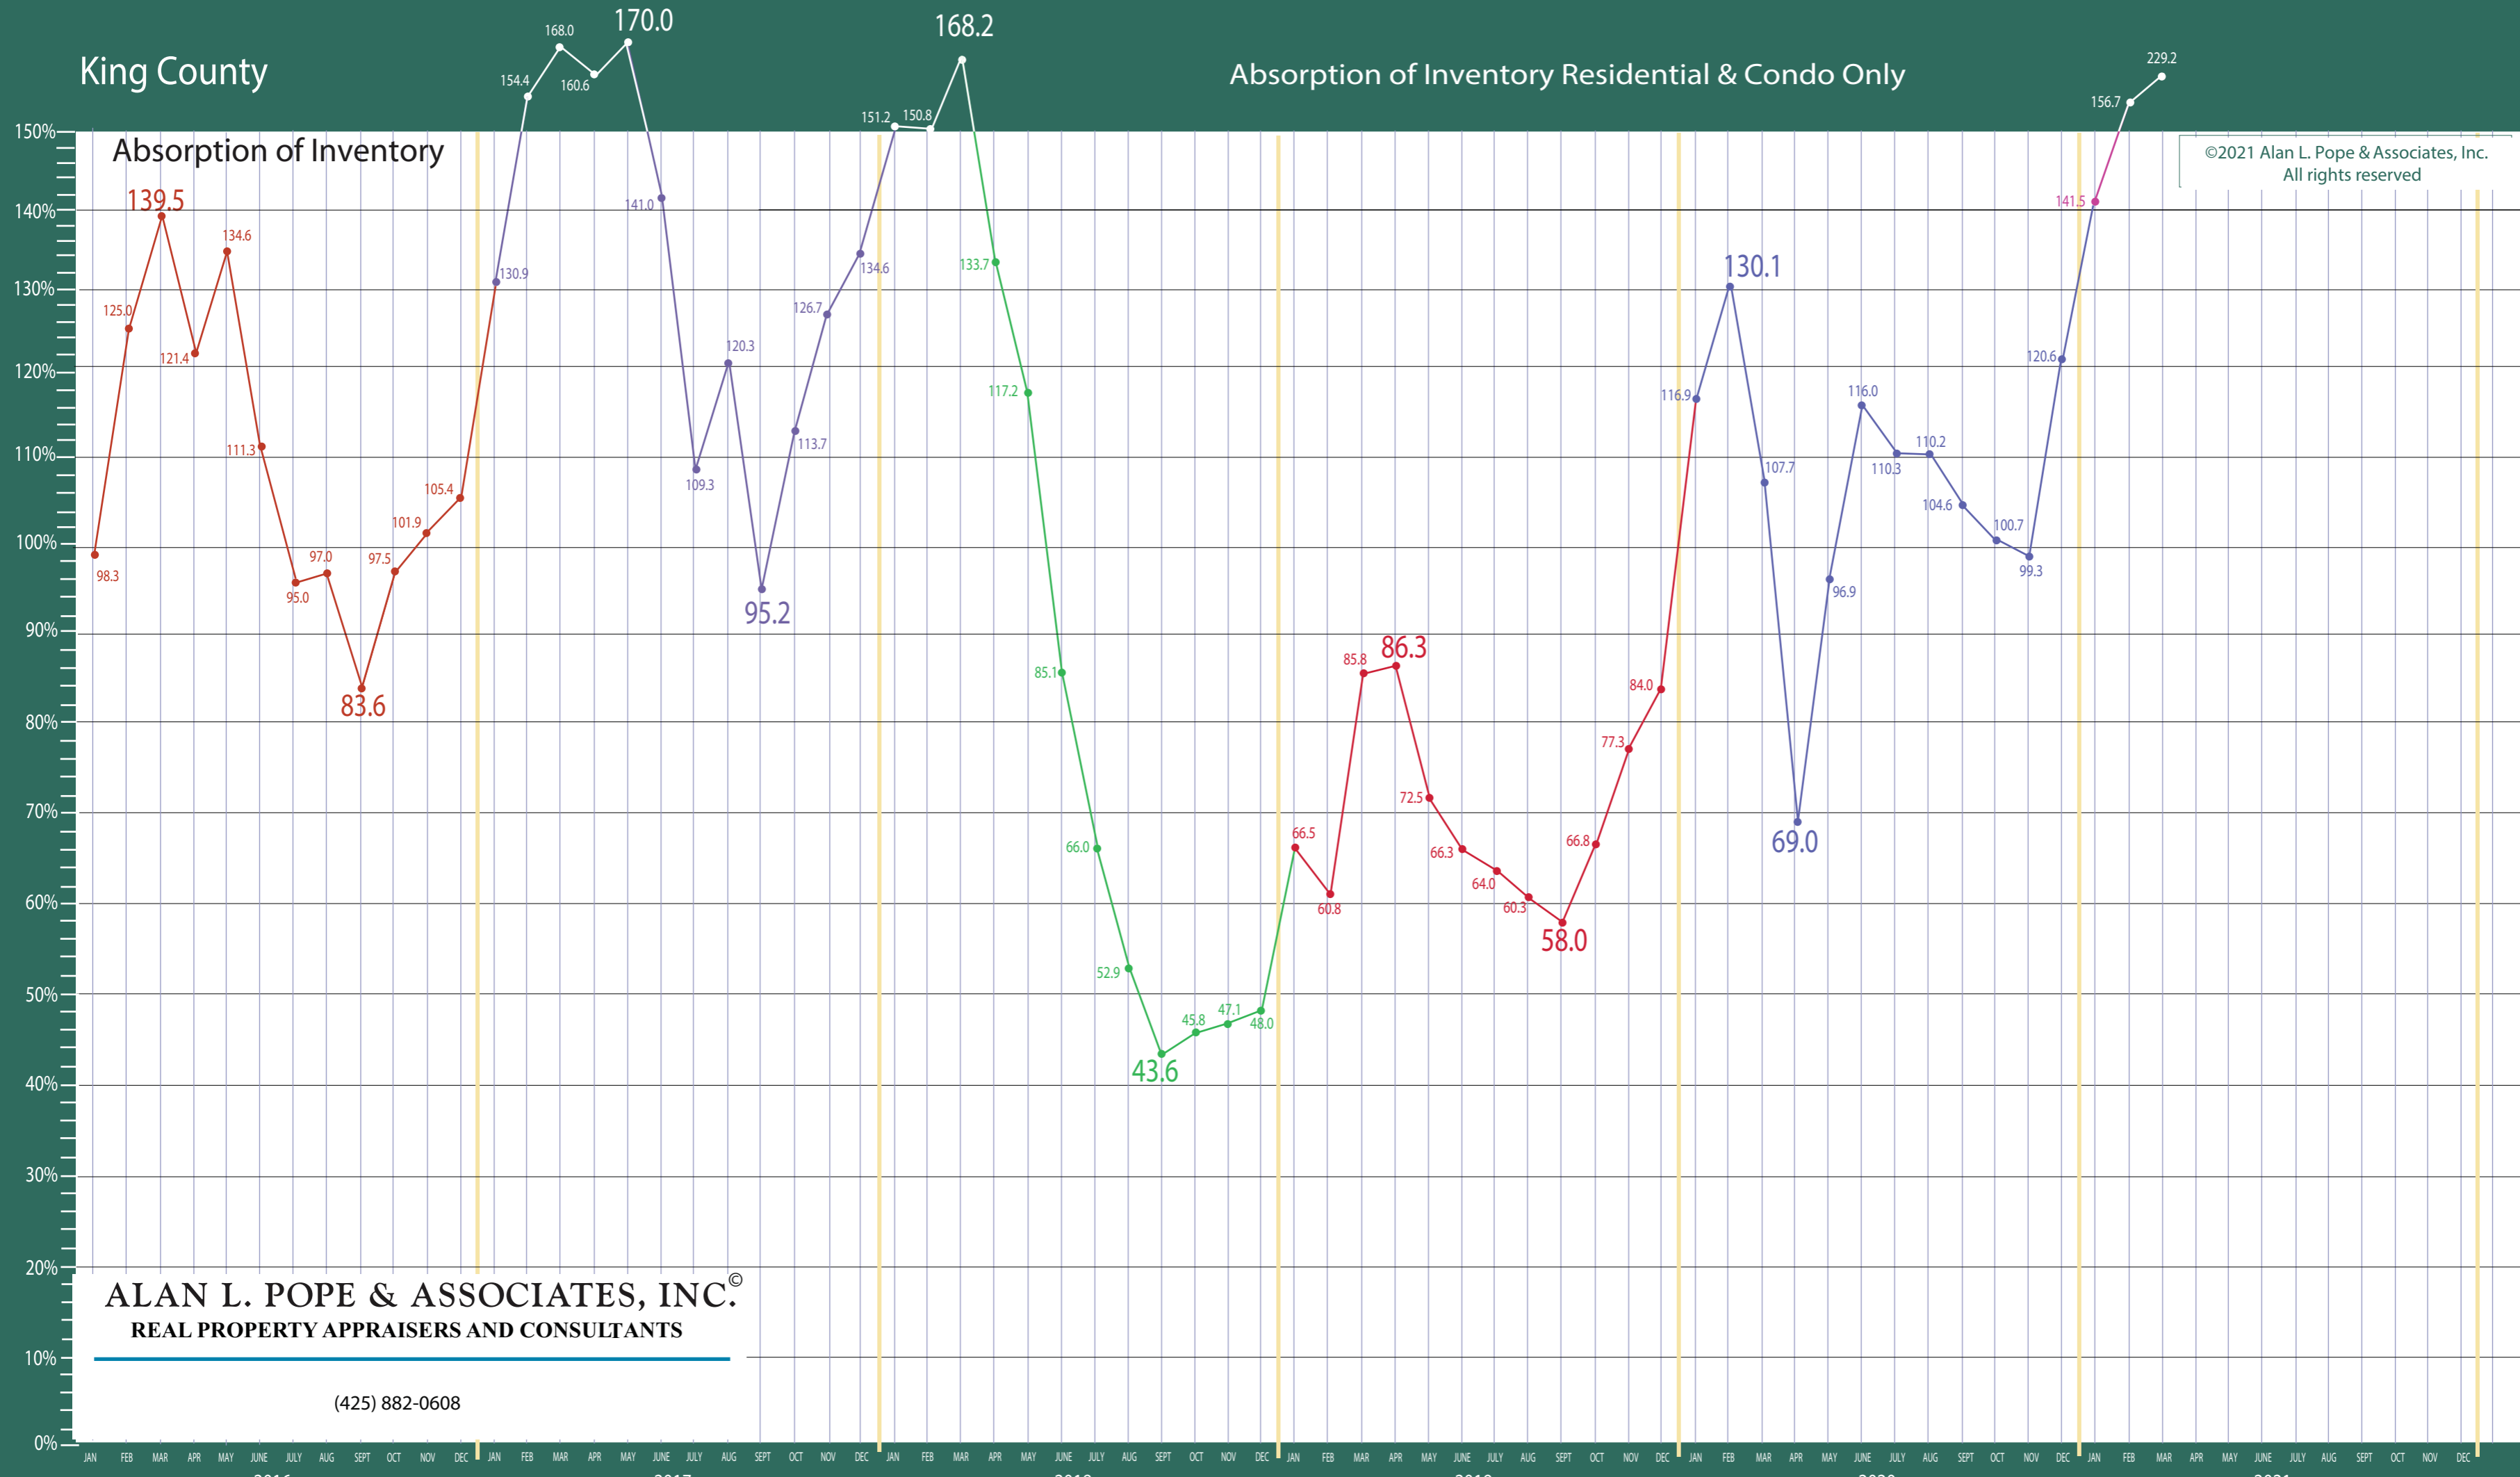

King County

Listing Residential & Condo Only

ALAN L. POPE & ASSOCIATES, INC.®

REAL PROPERTY APPRAISERS AND CONSULTANTS

(425) 882-0608

©2021 Alan L. Pope & Associates, Inc.
All rights reserved

King County

Absorption of Inventory Residential & Condo Only

Absorption of Inventory

©2021 Alan L. Pope & Associates, Inc.
All rights reserved

ALAN L. POPE & ASSOCIATES, INC.®
REAL PROPERTY APPRAISERS AND CONSULTANTS

(425) 882-0608