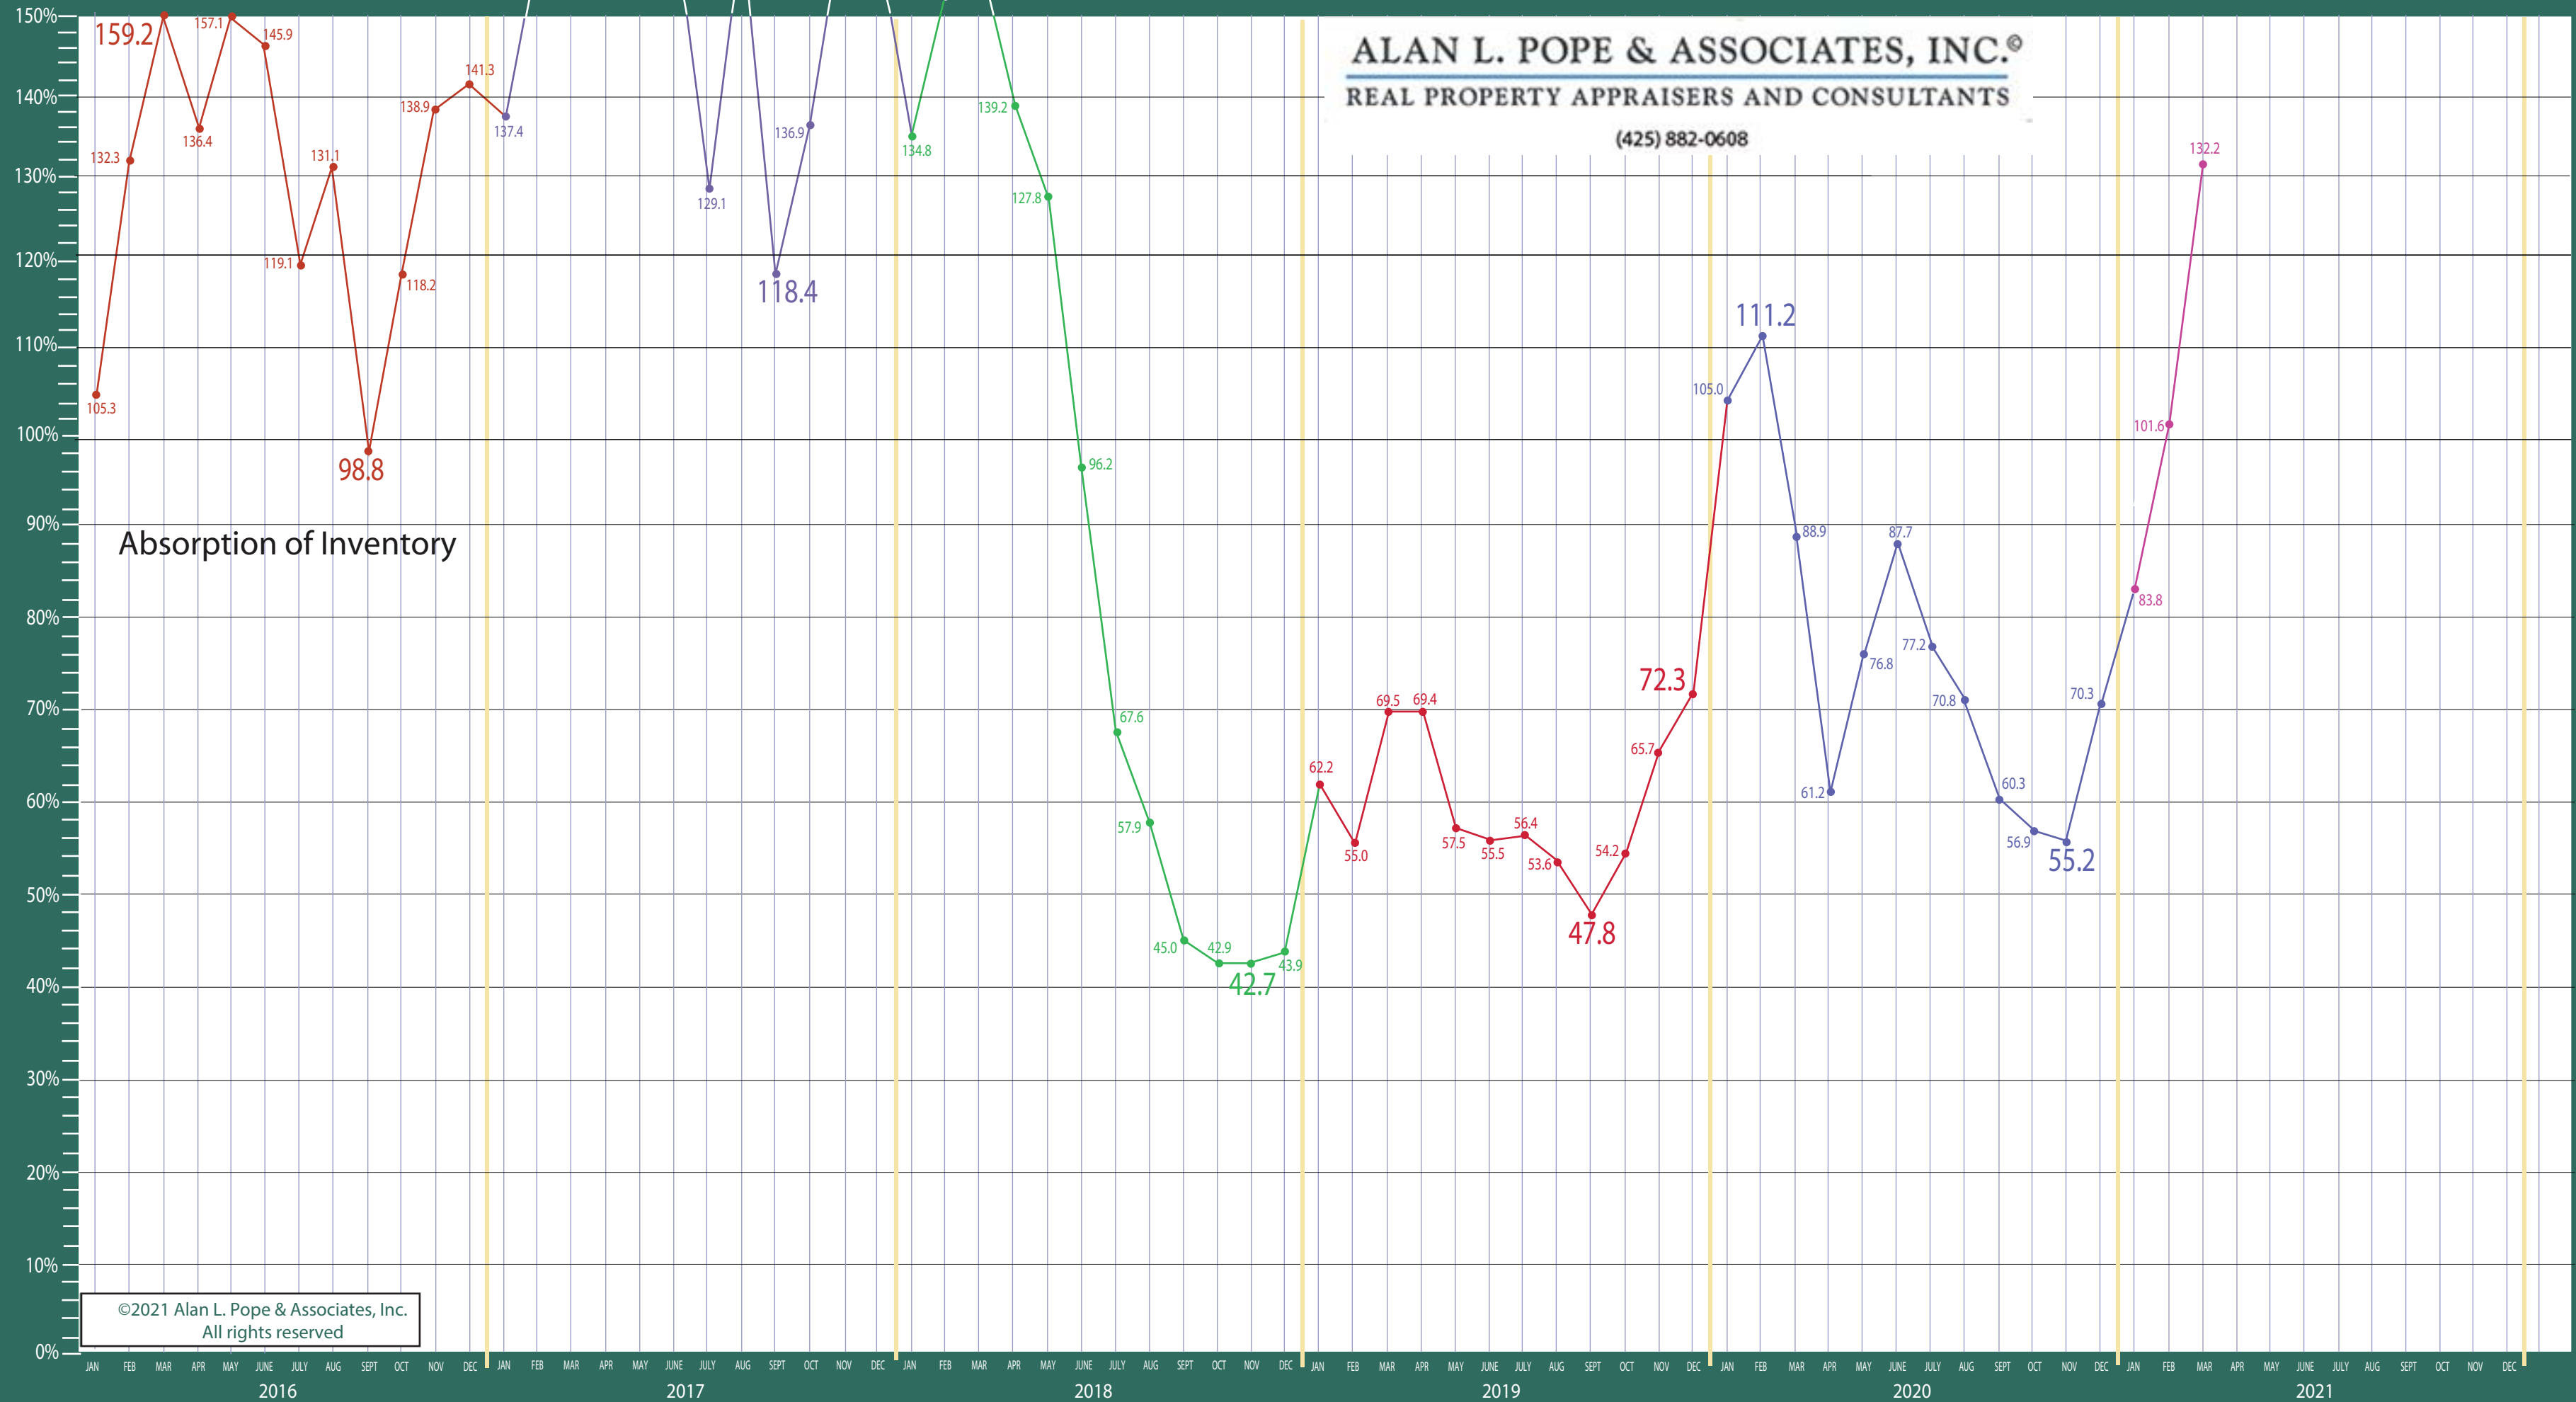

390/700-720 Central/North Seattle

Listing Residential & Condo Only

ALAN L. POPE & ASSOCIATES, INC.®
 REAL PROPERTY APPRAISERS AND CONSULTANTS

(425) 882-0608

©2021 Alan L. Pope & Associates, Inc.
 All rights reserved

Information Provided by The Northwest Multiple Listing Service

390/700-720 Central/North Seattle

Absorption of Inventory Residential & Condo Only

ALAN L. POPE & ASSOCIATES, INC.®
REAL PROPERTY APPRAISERS AND CONSULTANTS

(425) 882-0608

Absorption of Inventory

©2021 Alan L. Pope & Associates, Inc.
 All rights reserved