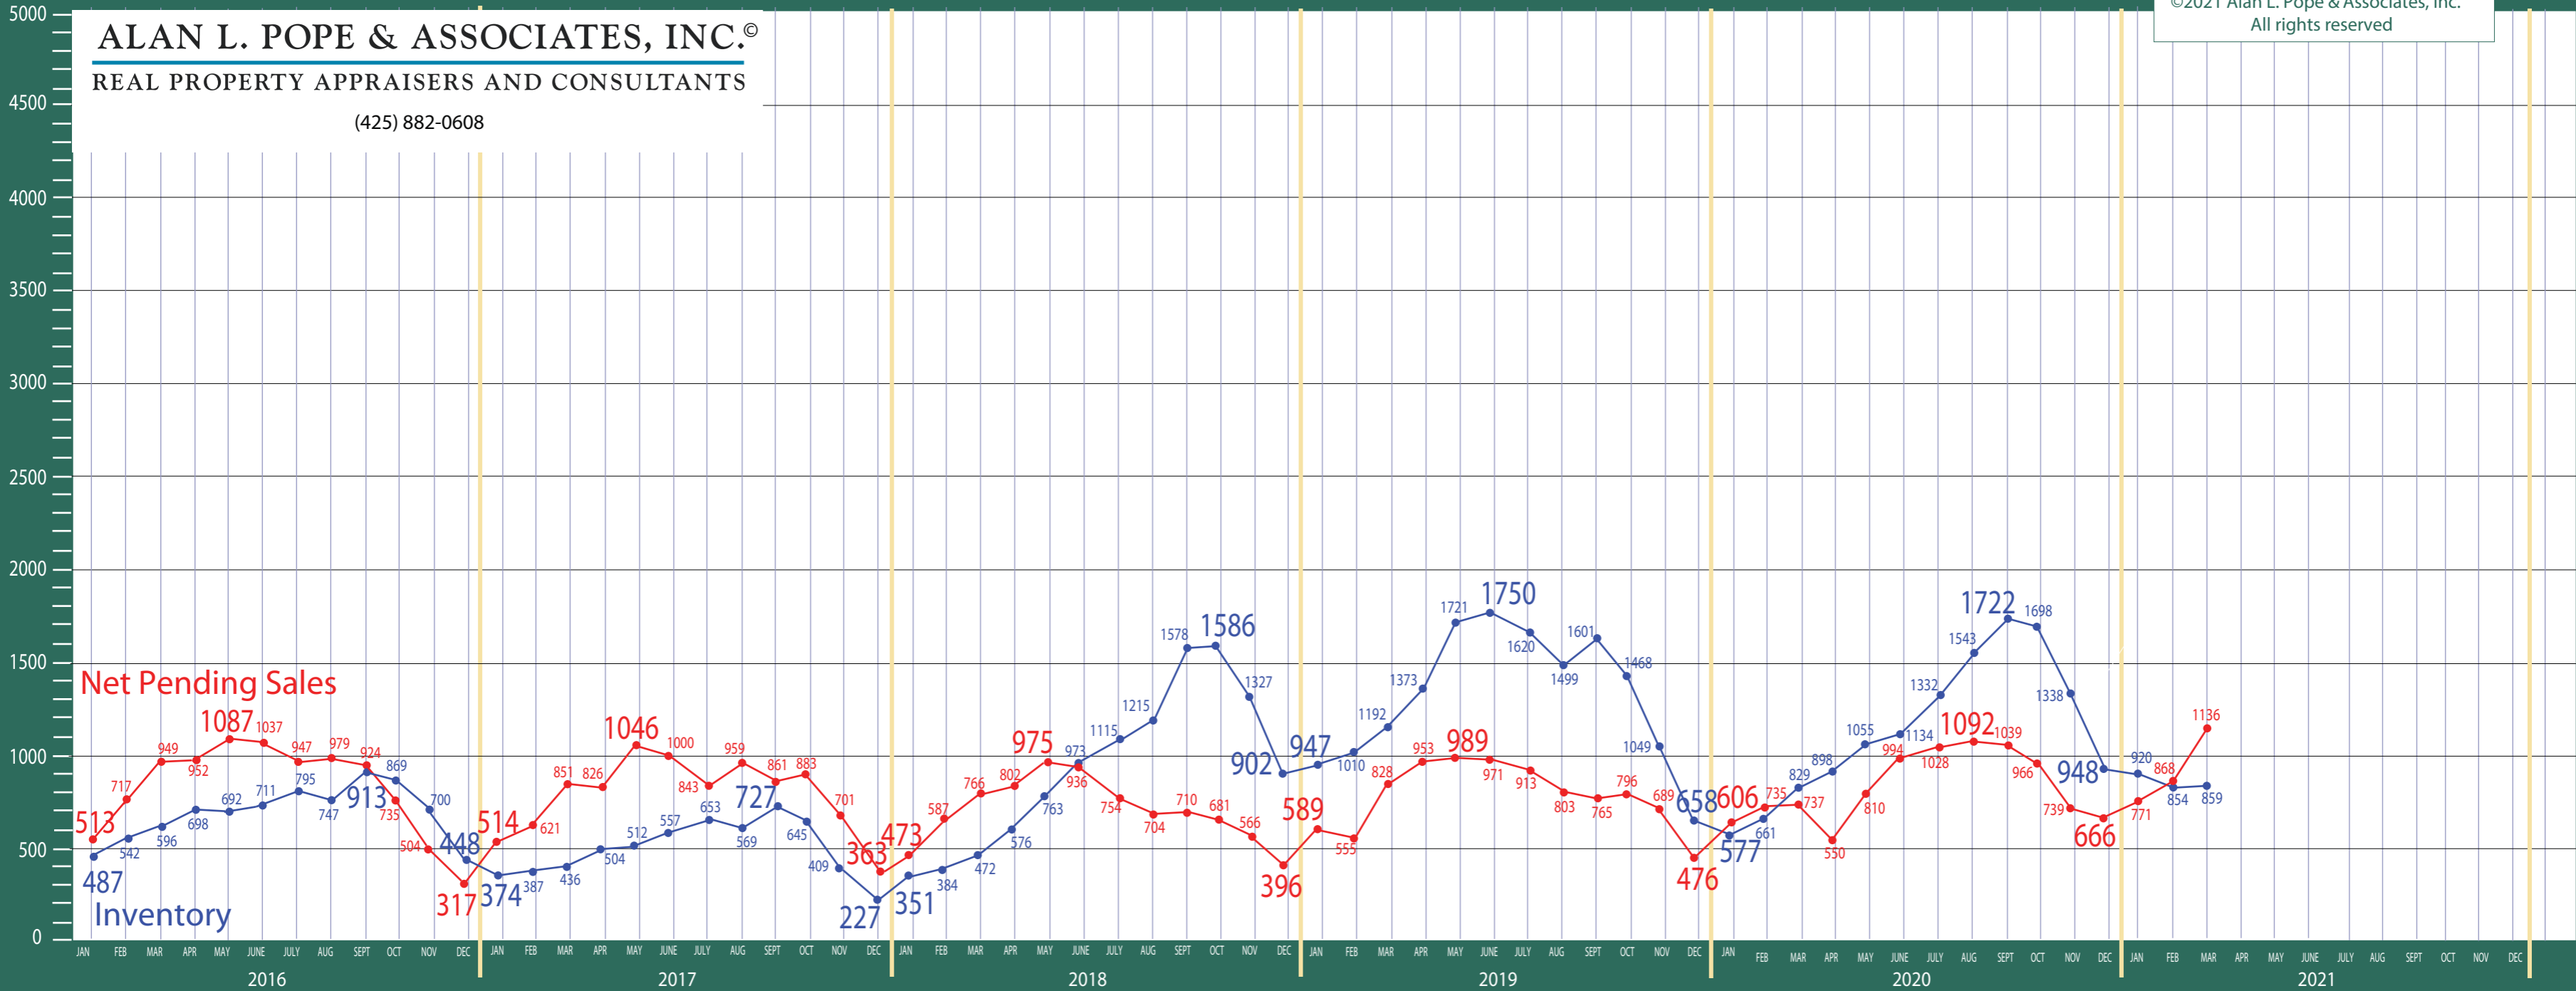

390/700-720 Central/North Seattle

Listing Residential & Condo Only

ALAN L. POPE & ASSOCIATES, INC.®
 REAL PROPERTY APPRAISERS AND CONSULTANTS

(425) 882-0608

©2021 Alan L. Pope & Associates, Inc.
 All rights reserved