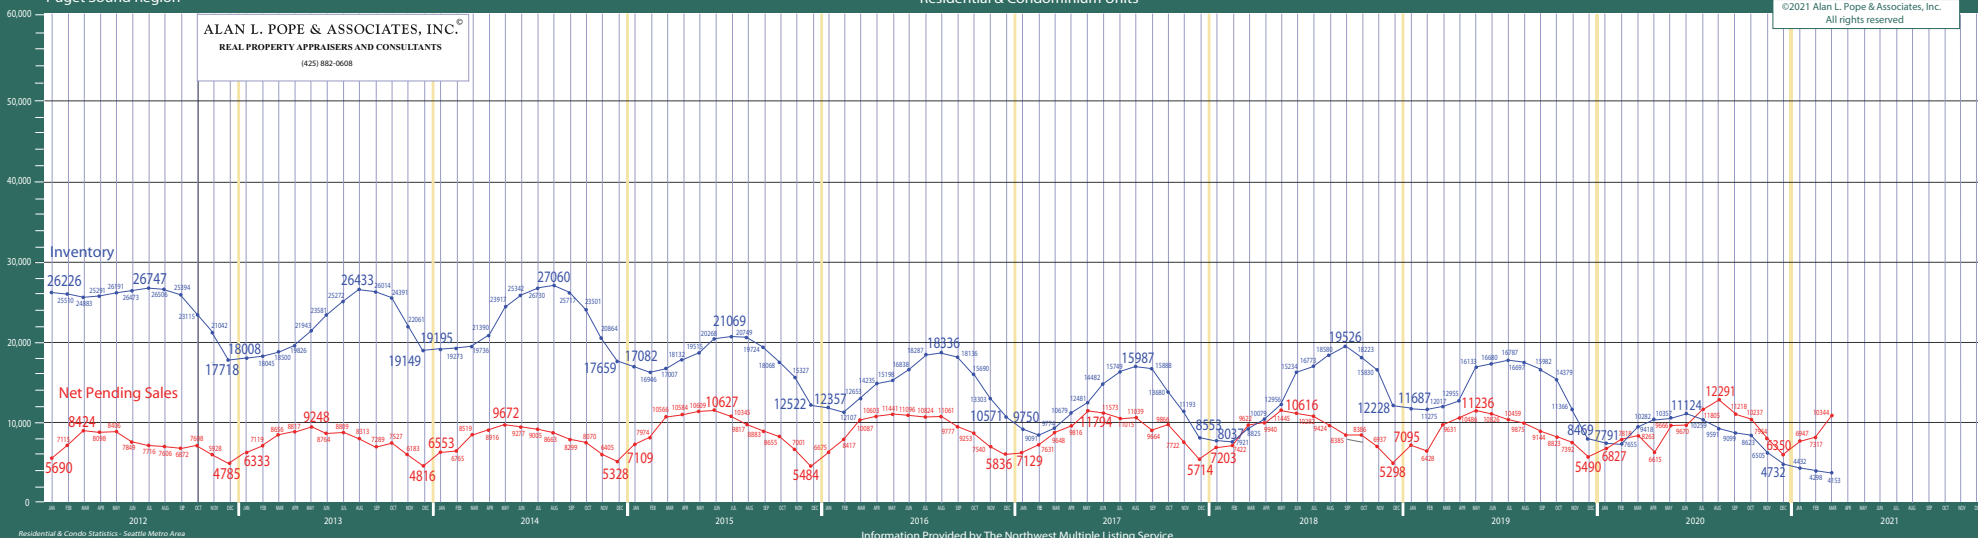

ALAN L. POPE & ASSOCIATES, INC.®
REAL PROPERTY APPRAISERS AND CONSULTANTS
(425) 882-0608