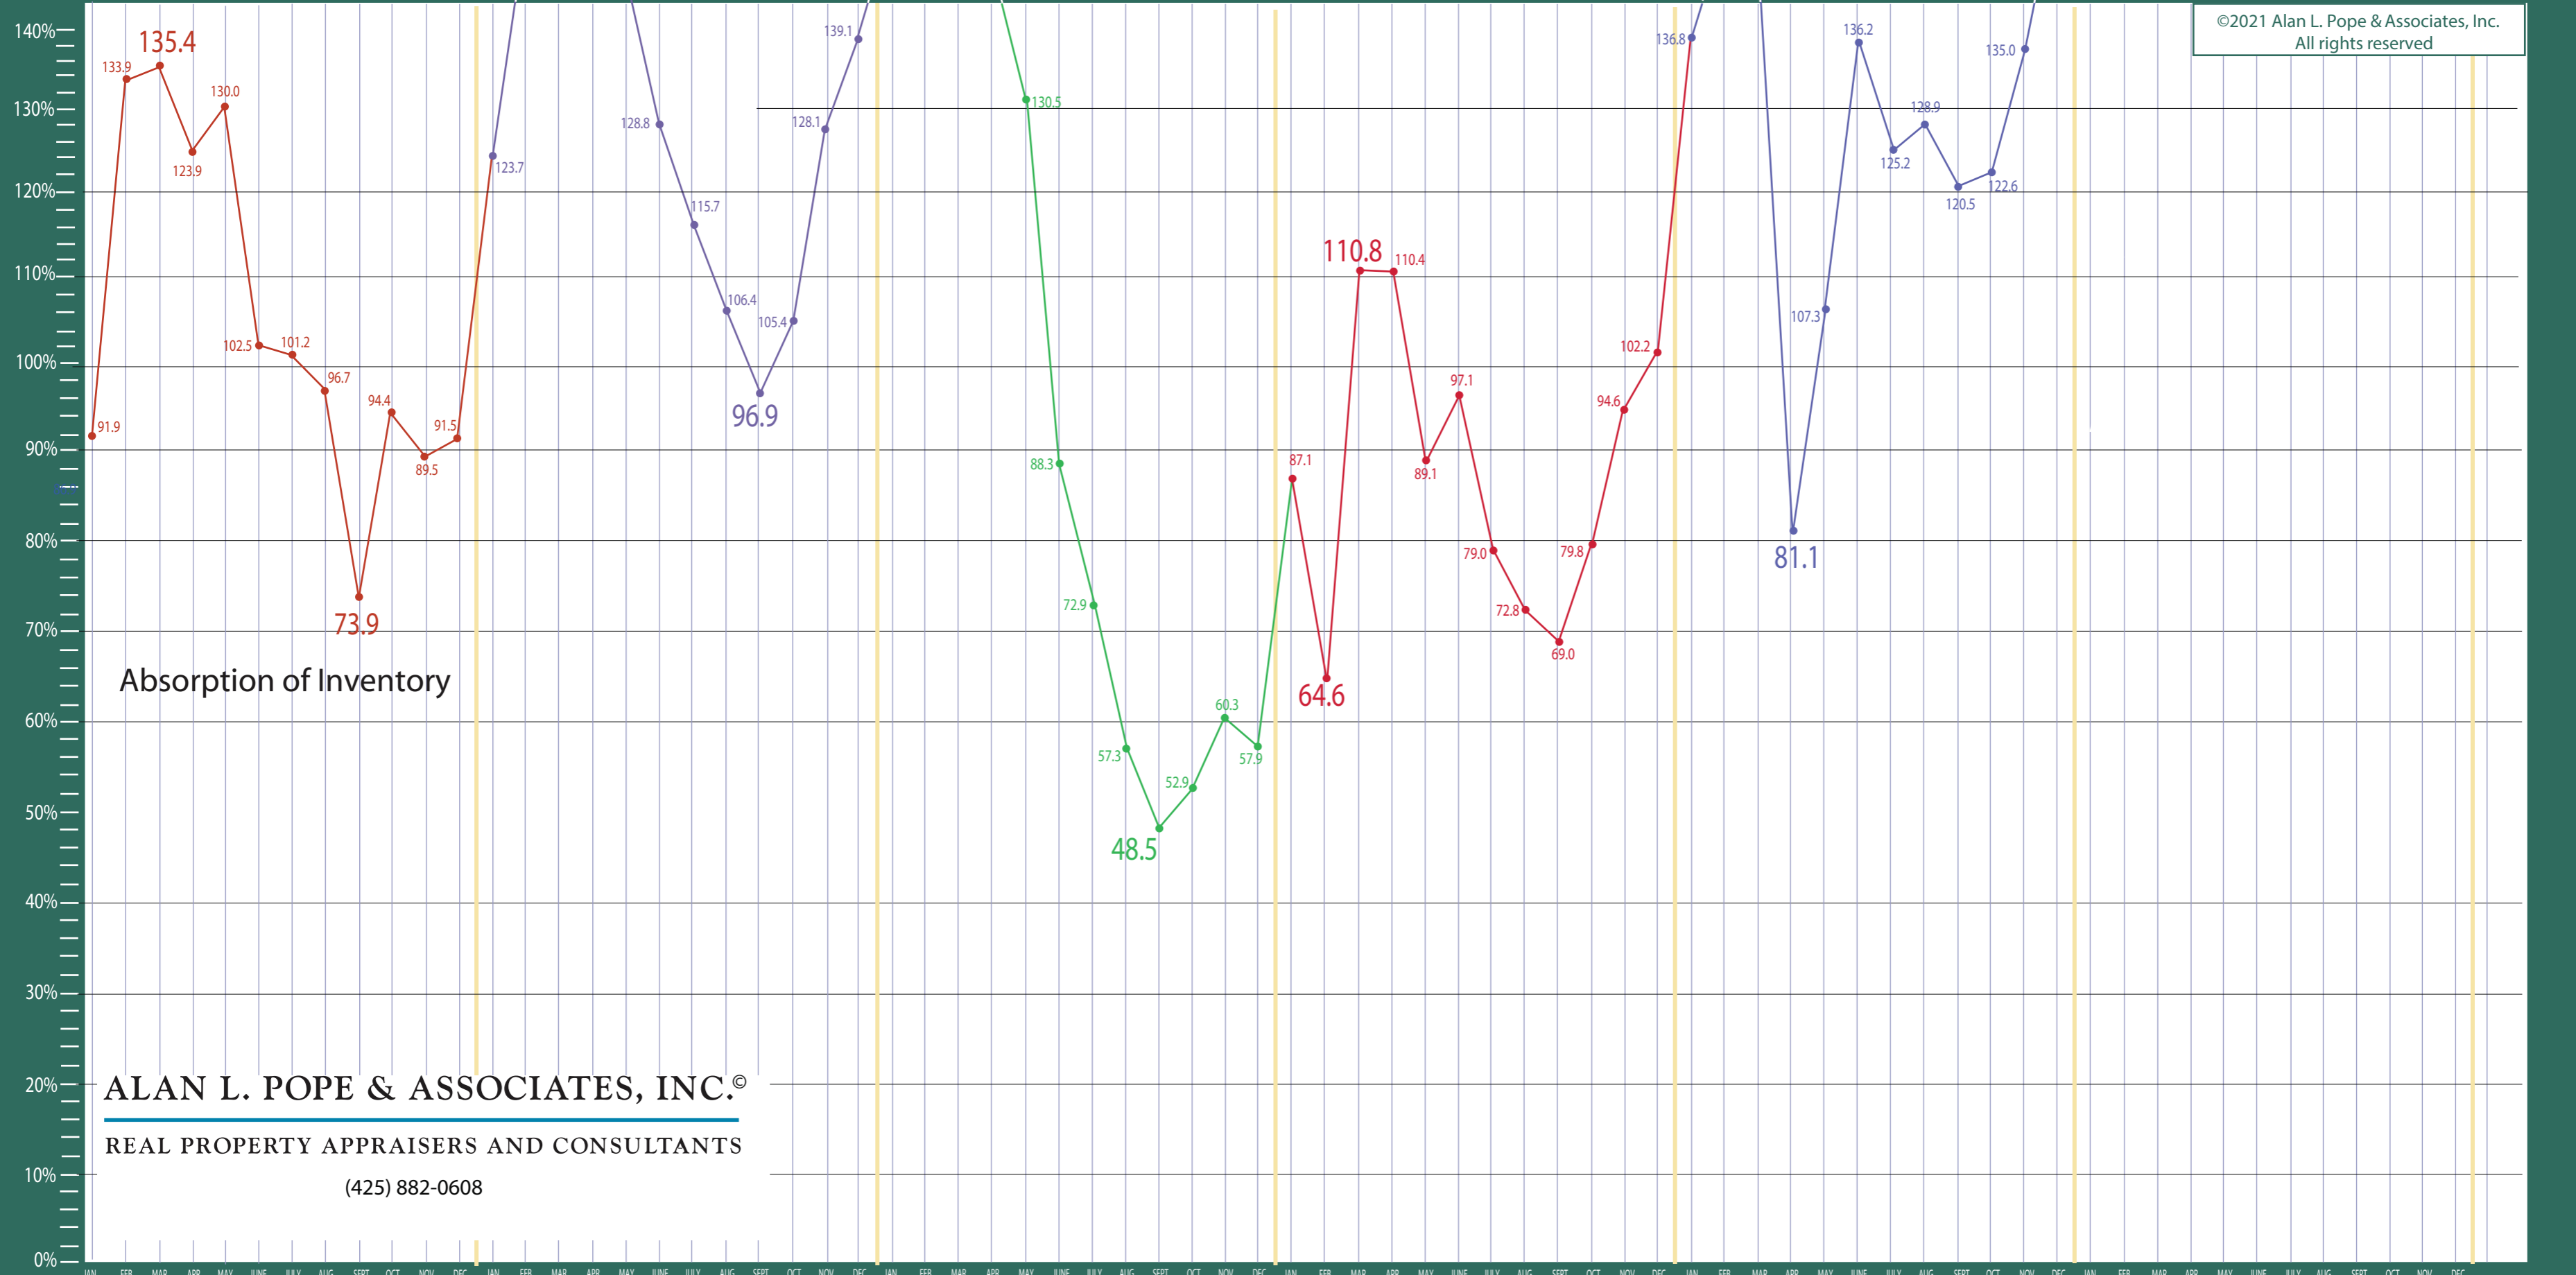

100-140 West Seattle to Federal Way

Listing Residential & Condo Only

ALAN L. POPE & ASSOCIATES, INC.®

REAL PROPERTY APPRAISERS AND CONSULTANTS

(425) 882-0608

©2021 Alan L. Pope & Associates, Inc.
All rights reserved

100-140 West Seattle to Federal Way

Absorption of Inventory Residential & Condo Only

©2021 Alan L. Pope & Associates, Inc.
All rights reserved

Absorption of Inventory

ALAN L. POPE & ASSOCIATES, INC.®
REAL PROPERTY APPRAISERS AND CONSULTANTS
 (425) 882-0608