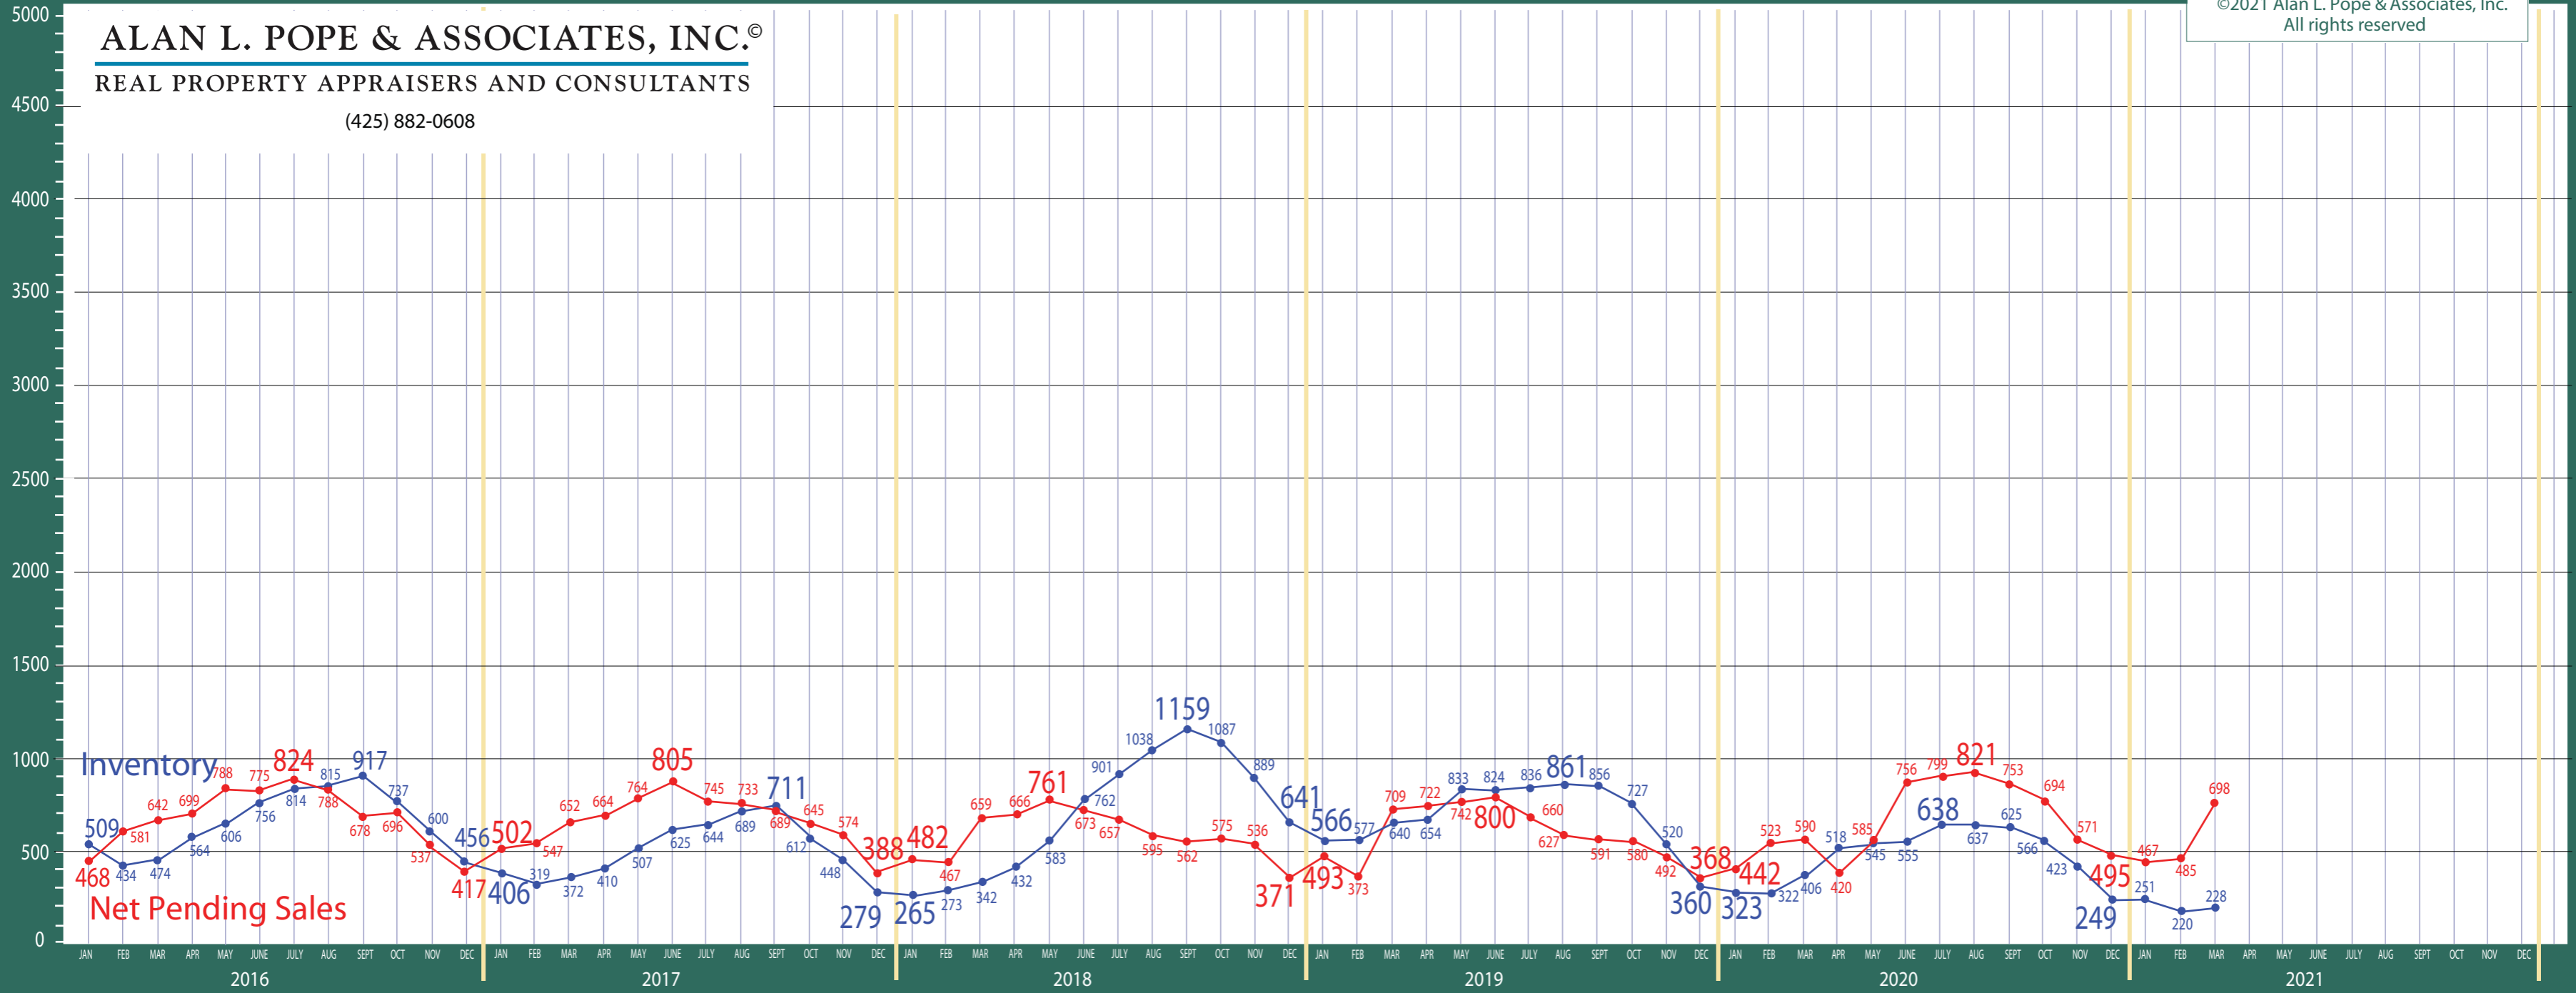

100-140 West Seattle to Federal Way

Listing Residential & Condo Only

ALAN L. POPE & ASSOCIATES, INC.®

REAL PROPERTY APPRAISERS AND CONSULTANTS

(425) 882-0608

©2021 Alan L. Pope & Associates, Inc.
All rights reserved