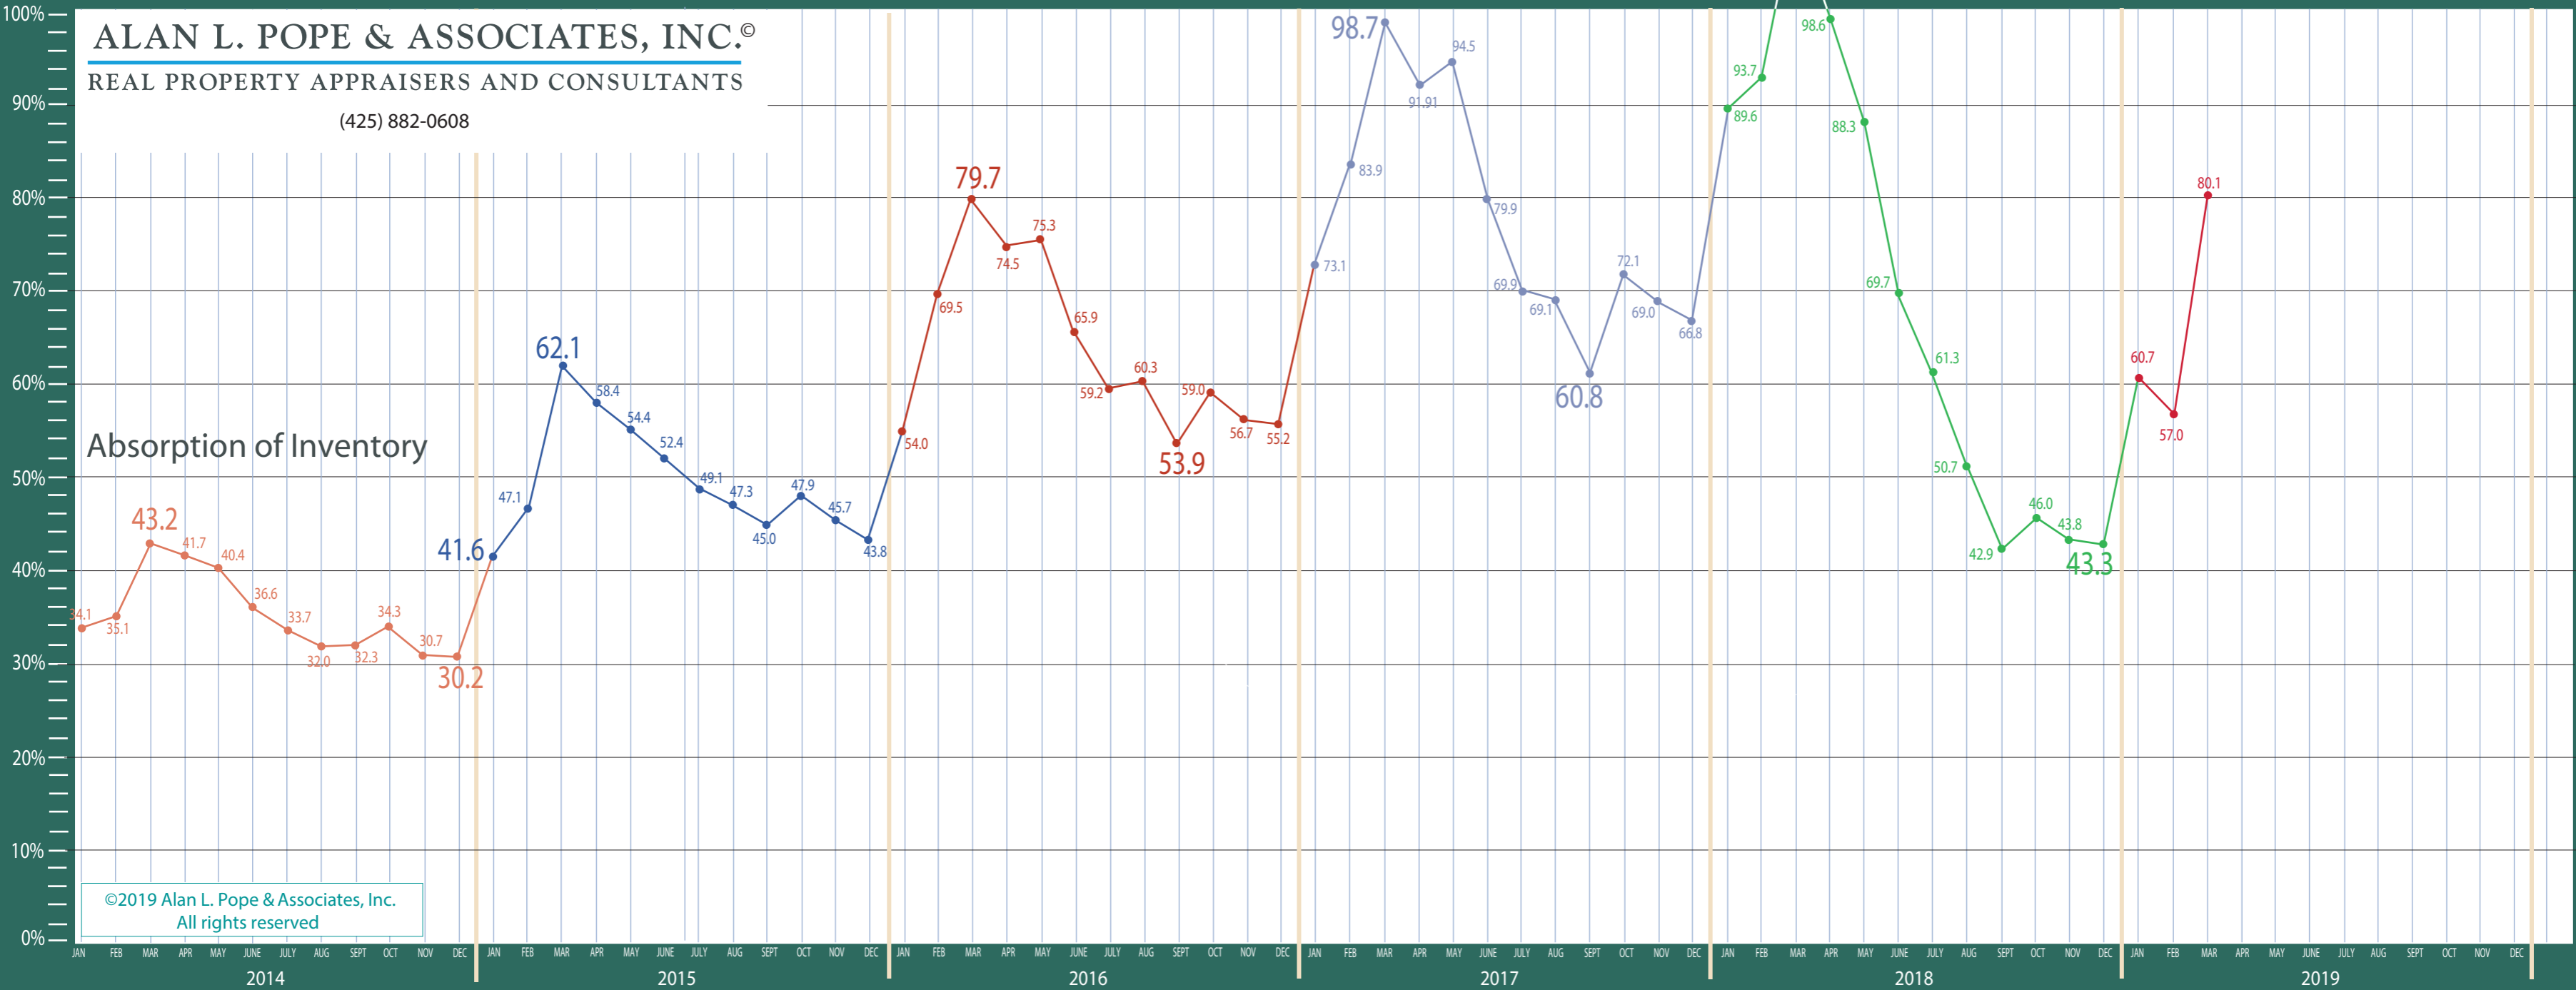

Puget Sound Region

Absorption of Inventory Residential & Condo Only

ALAN L. POPE & ASSOCIATES, INC.®

REAL PROPERTY APPRAISERS AND CONSULTANTS

(425) 882-0608

Absorption of Inventory

©2019 Alan L. Pope & Associates, Inc.
All rights reserved