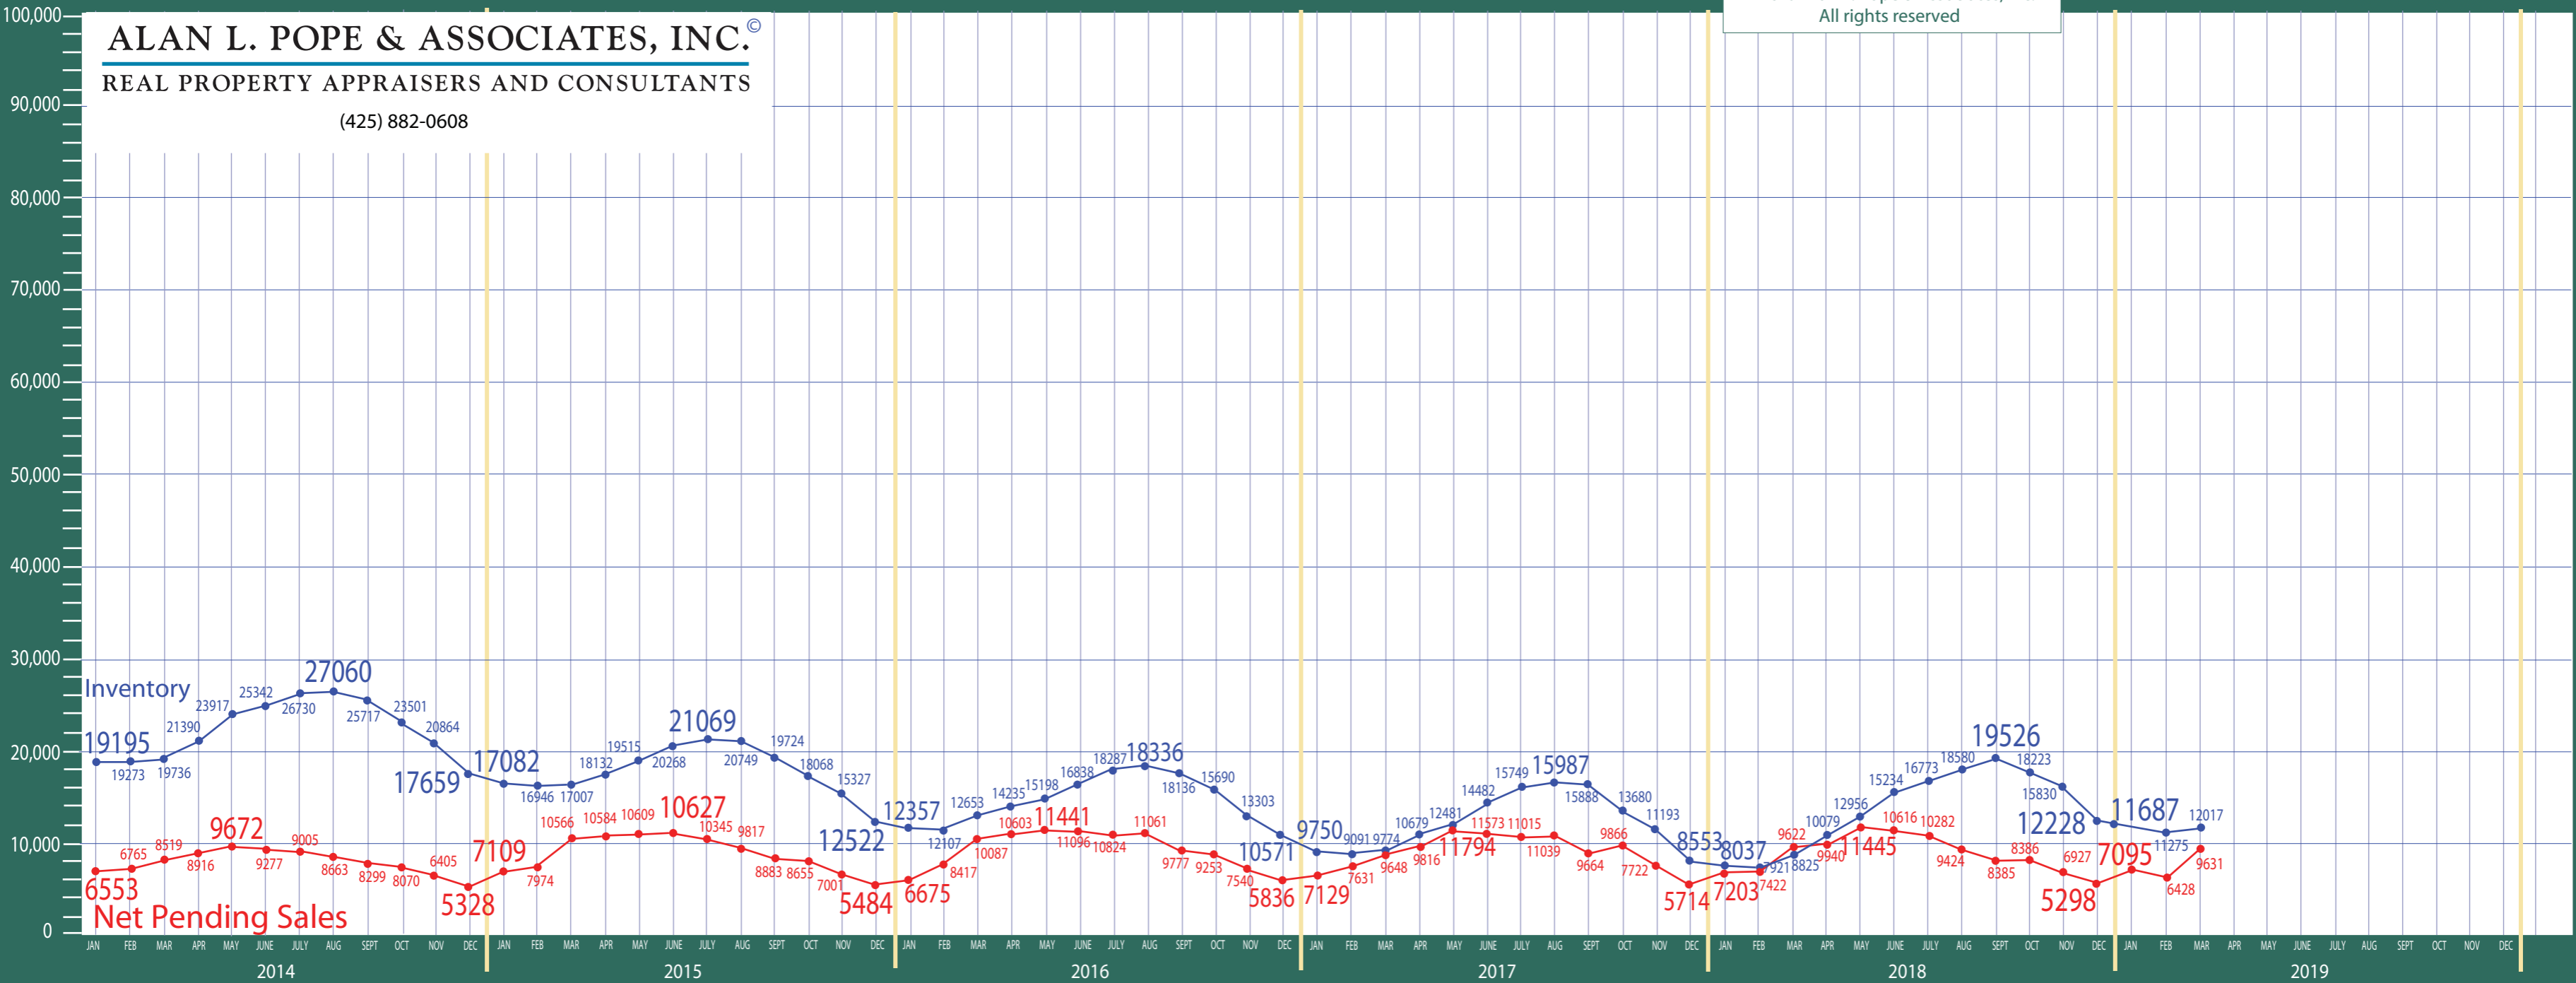

Puget Sound Region

Listing Residential & Condo Only

©2019 Alan L. Pope & Associates, Inc.
All rights reserved

ALAN L. POPE & ASSOCIATES, INC.®
REAL PROPERTY APPRAISERS AND CONSULTANTS

(425) 882-0608

Information Provided by The Northwest Multiple Listing Service