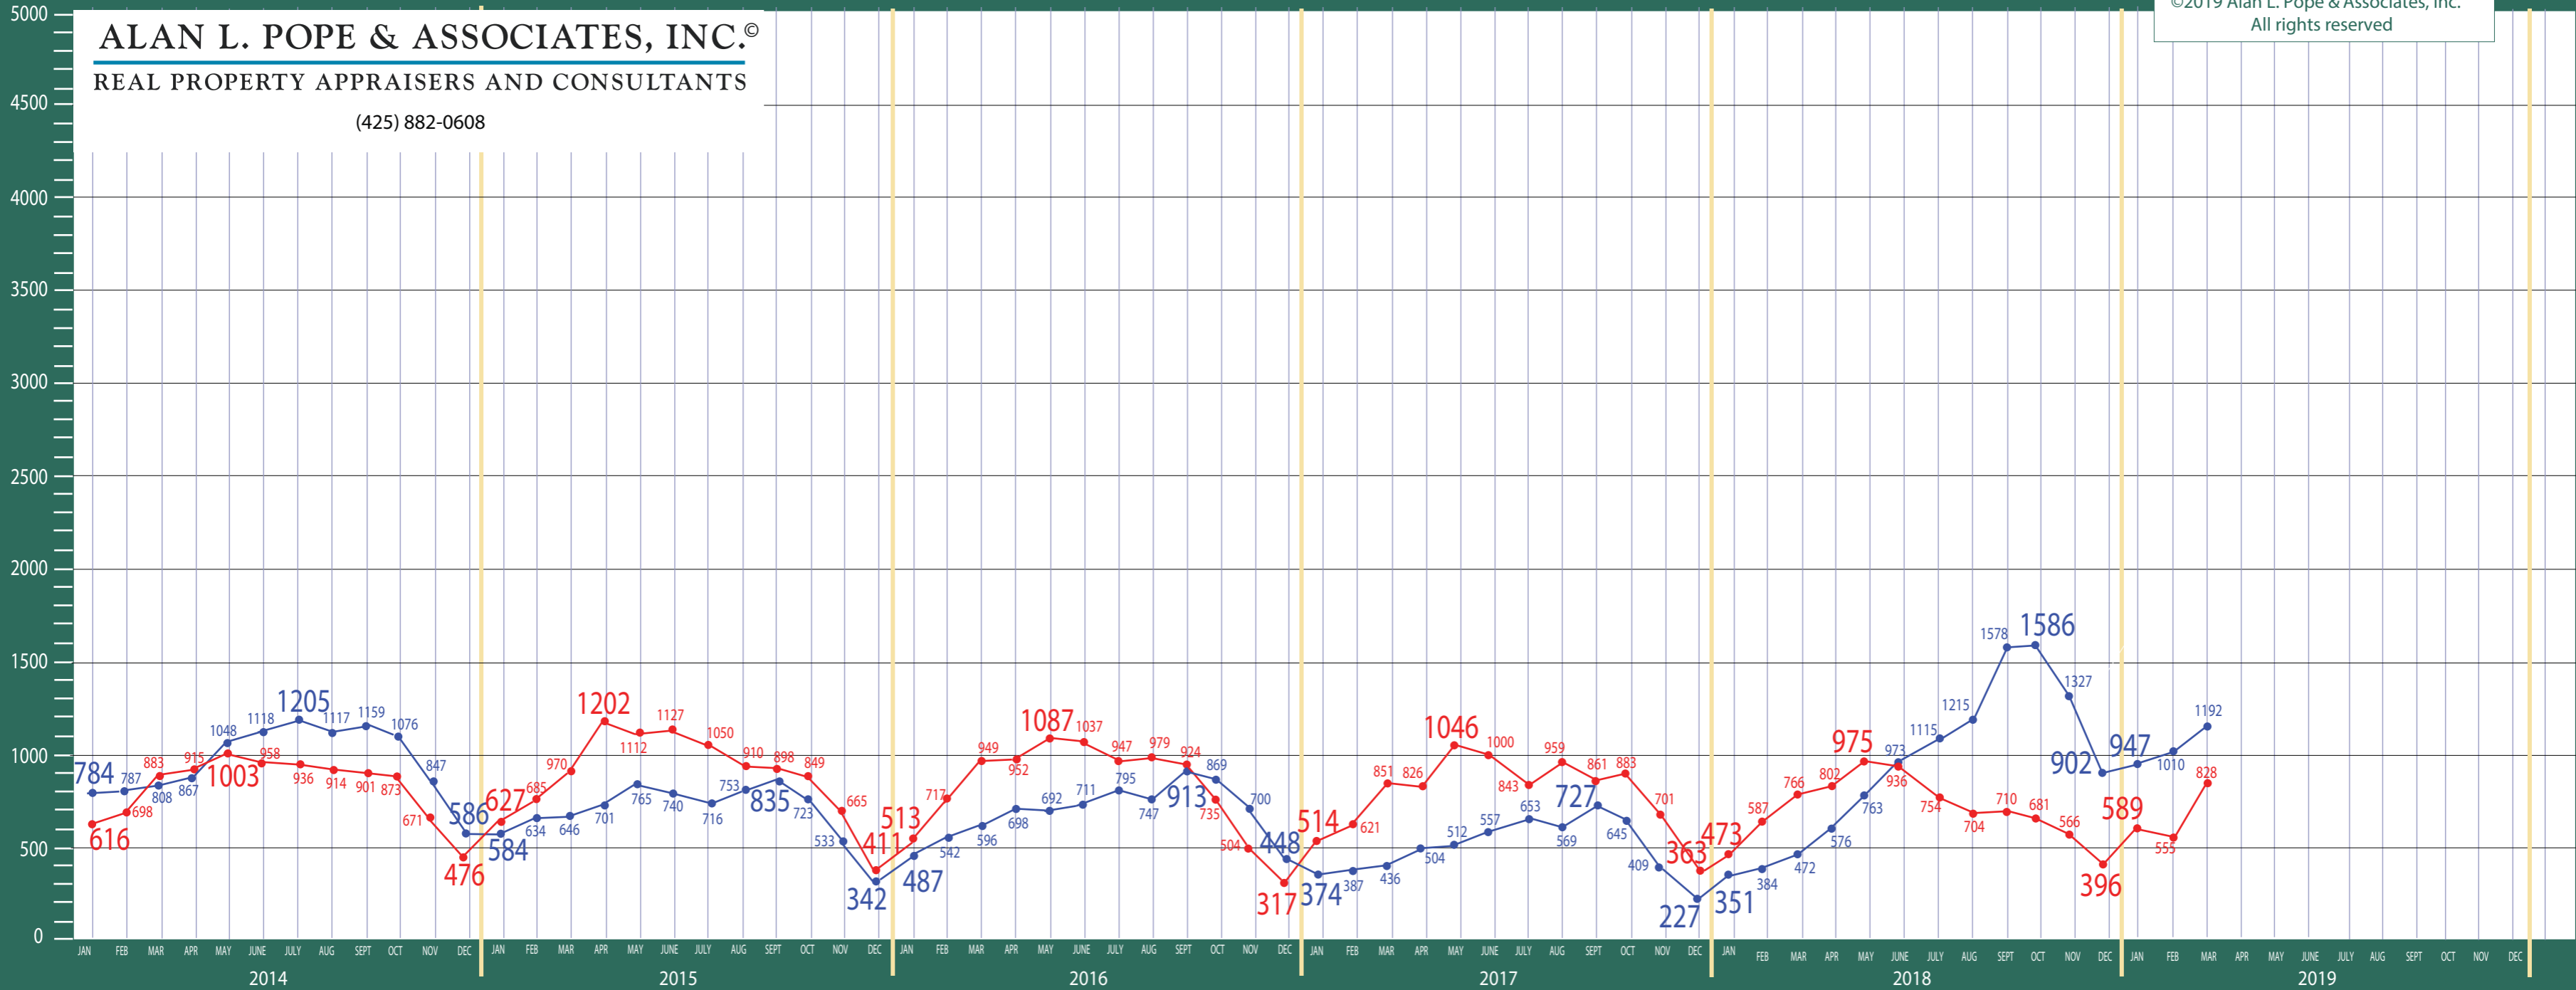

390/700-720 Central/North Seattle

Listing Residential & Condo Only

ALAN L. POPE & ASSOCIATES, INC.®
 REAL PROPERTY APPRAISERS AND CONSULTANTS

(425) 882-0608

©2019 Alan L. Pope & Associates, Inc.
 All rights reserved