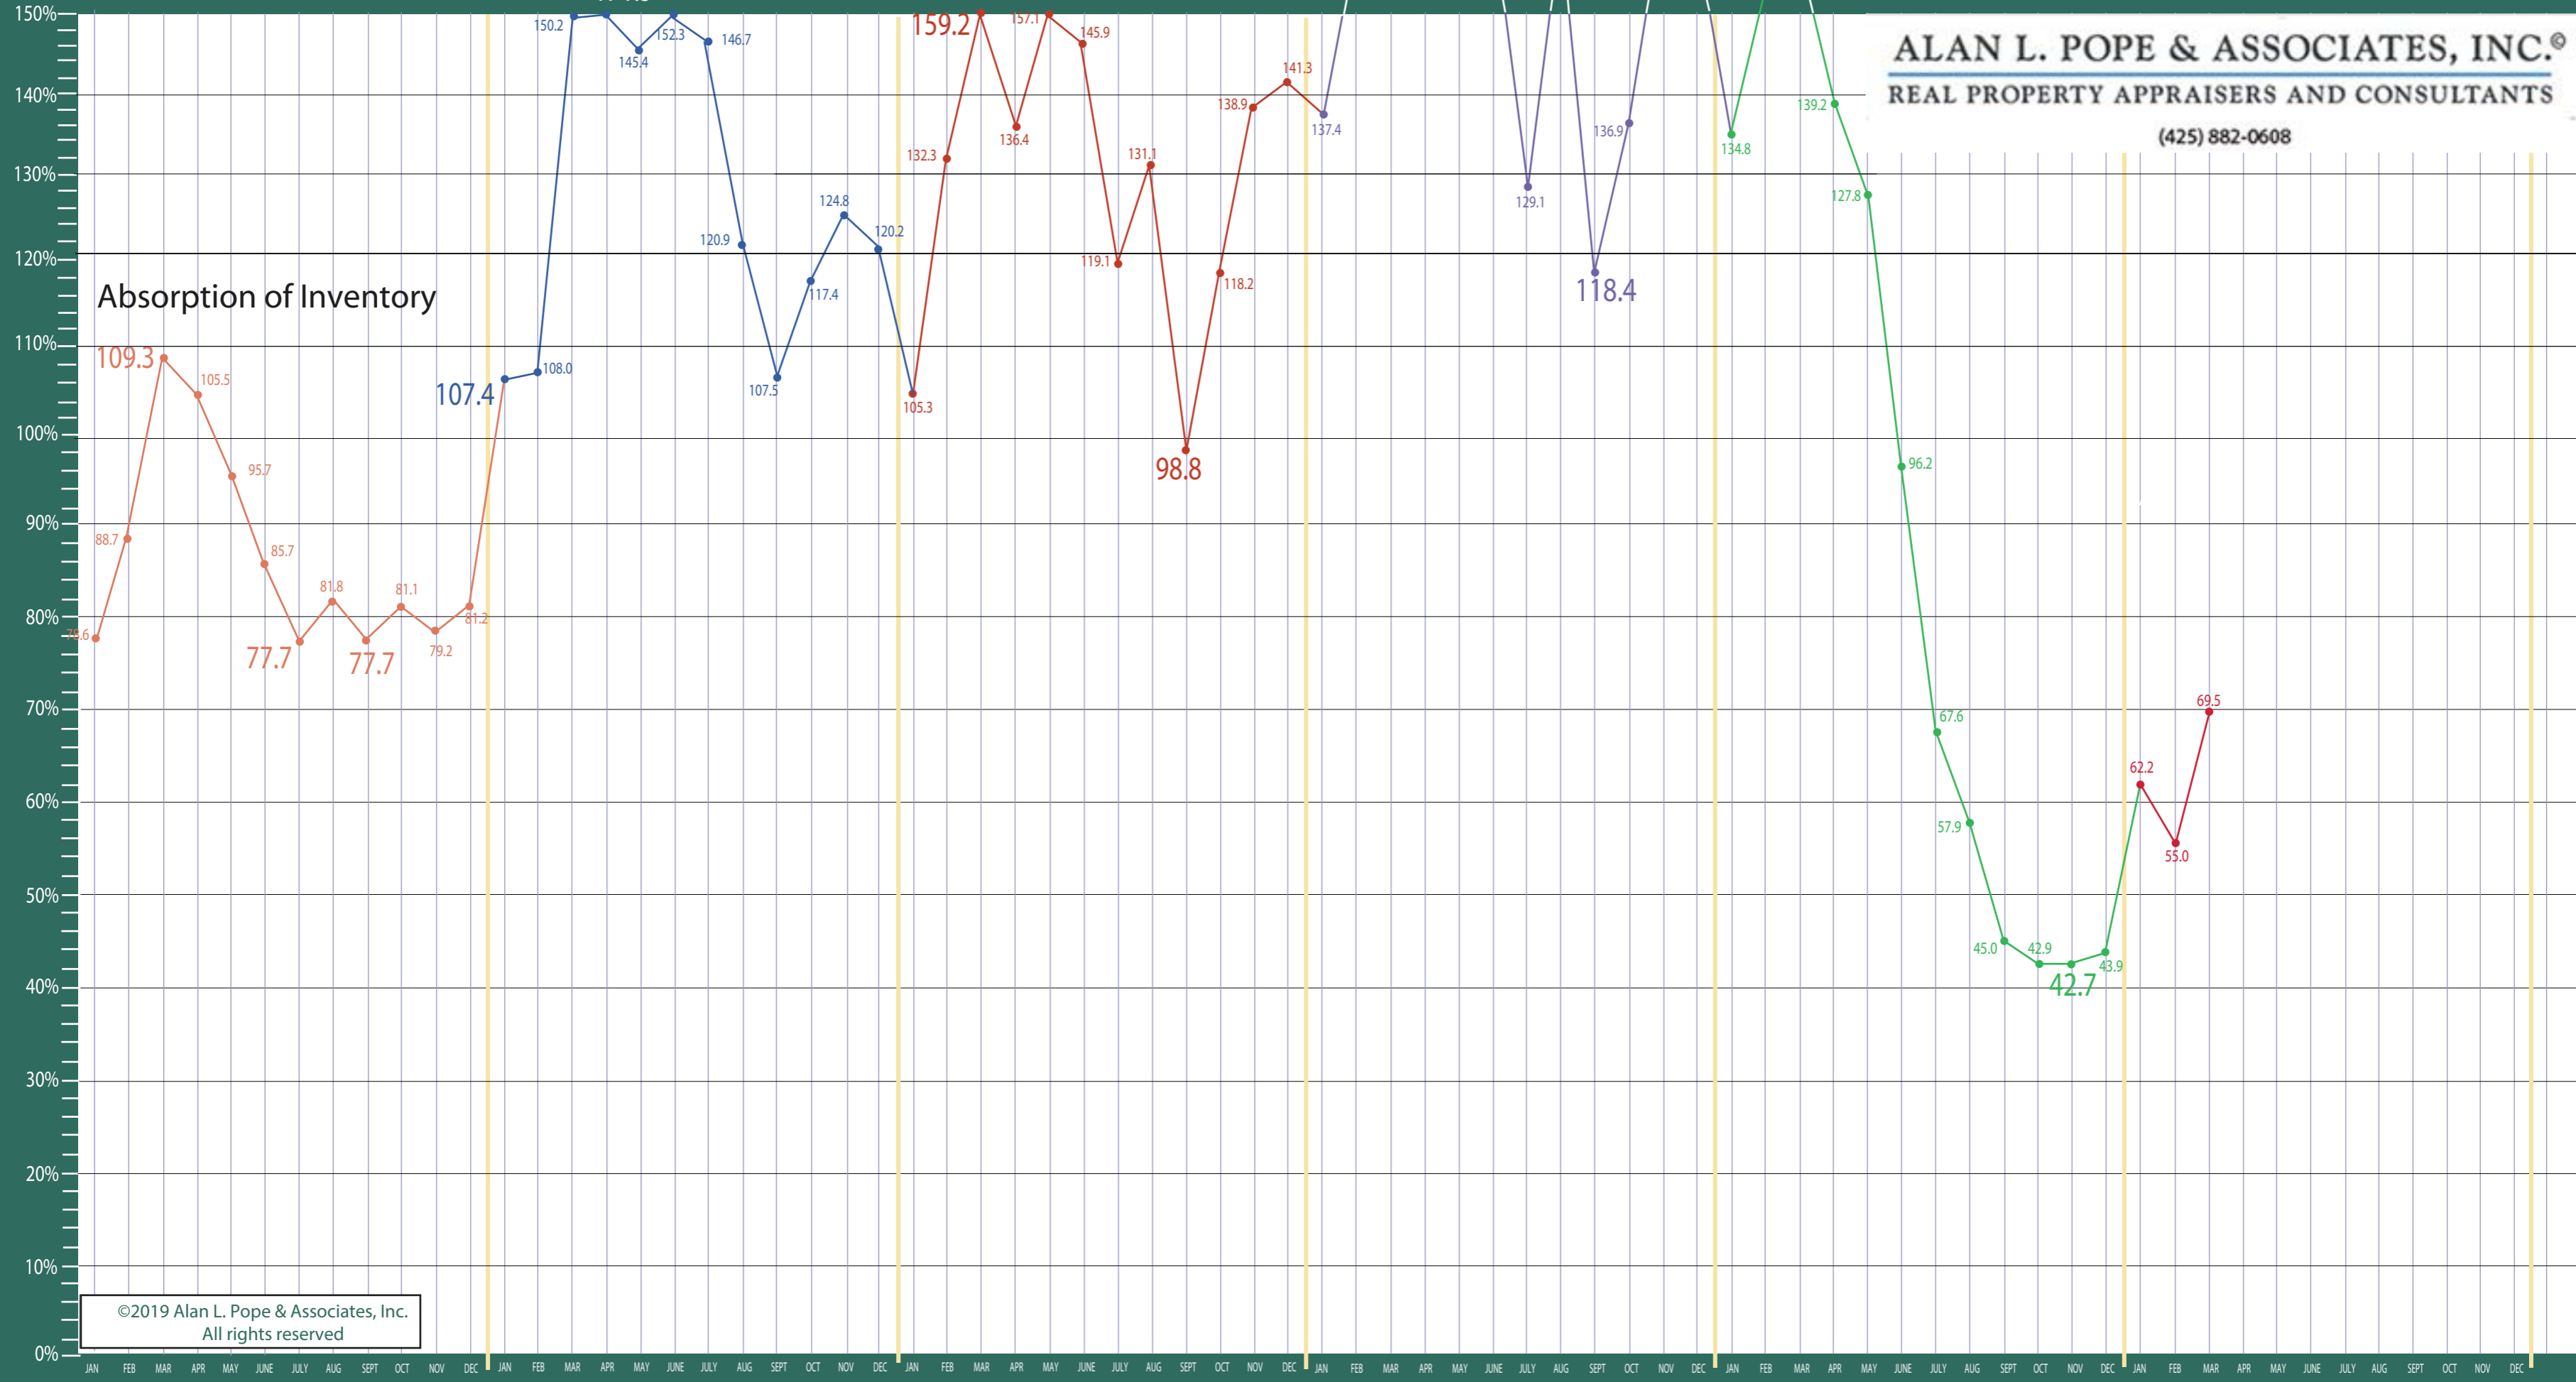

390/700-720 Central/North Seattle

Listing Residential & Condo Only

ALAN L. POPE & ASSOCIATES, INC.®
 REAL PROPERTY APPRAISERS AND CONSULTANTS

(425) 882-0608

©2019 Alan L. Pope & Associates, Inc.
 All rights reserved

Information Provided by The Northwest Multiple Listing Service

390/700-720 Central/North Seattle

Absorption of Inventory Residential & Condo Only

ALAN L. POPE & ASSOCIATES, INC.®
 REAL PROPERTY APPRAISERS AND CONSULTANTS
 (425) 882-0608