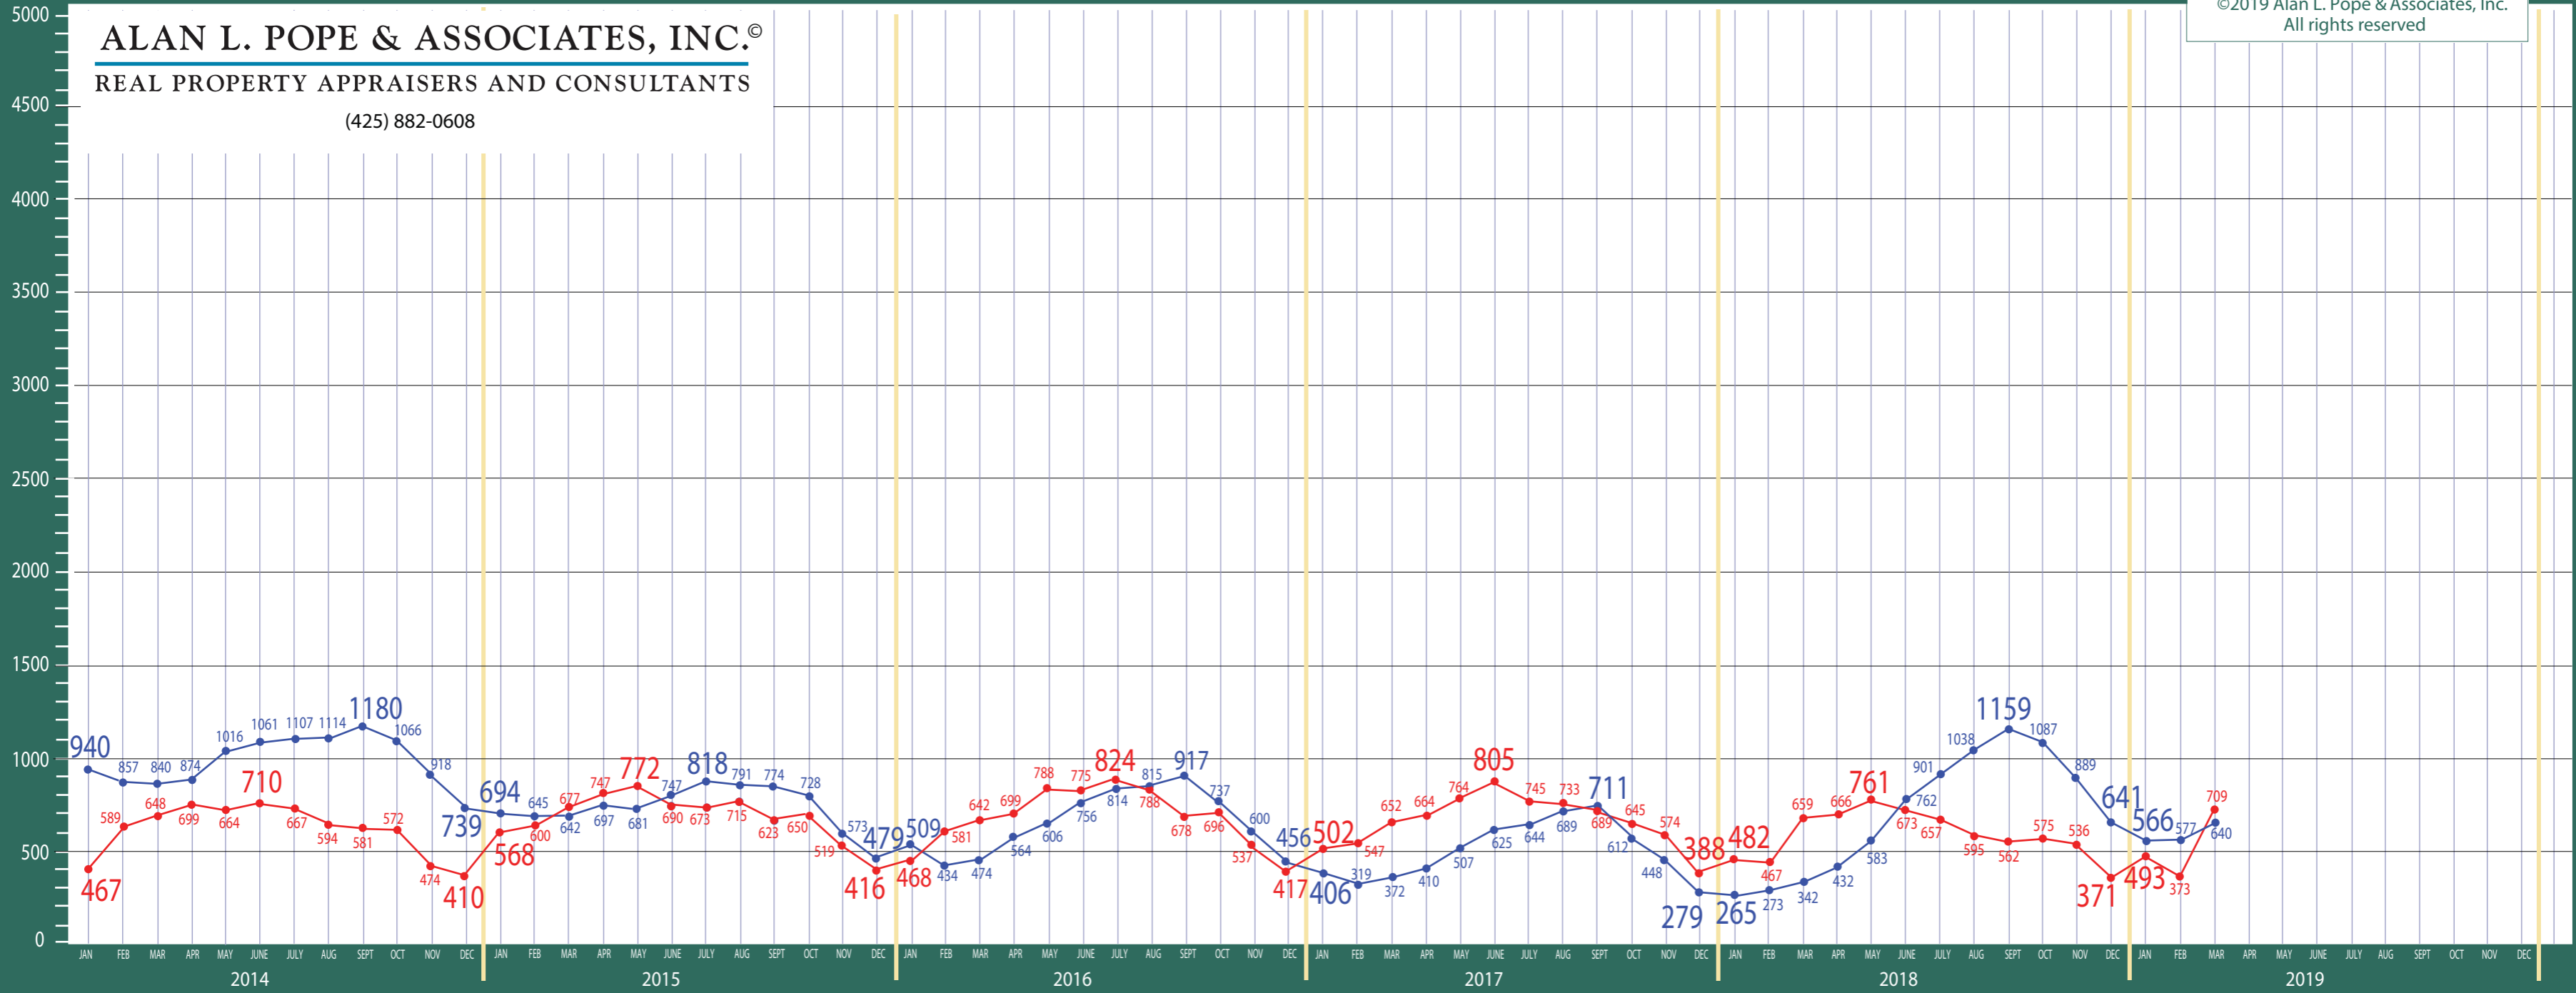

100-140 West Seattle to Federal Way

Listing Residential & Condo Only

ALAN L. POPE & ASSOCIATES, INC.®

REAL PROPERTY APPRAISERS AND CONSULTANTS

(425) 882-0608

©2019 Alan L. Pope & Associates, Inc.
All rights reserved

Information Provided by The Northwest Multiple Listing Service

100-140 West Seattle to Federal Way

Absorption of Inventory Residential & Condo Only

©2019 Alan L. Pope & Associates, Inc.
All rights reserved