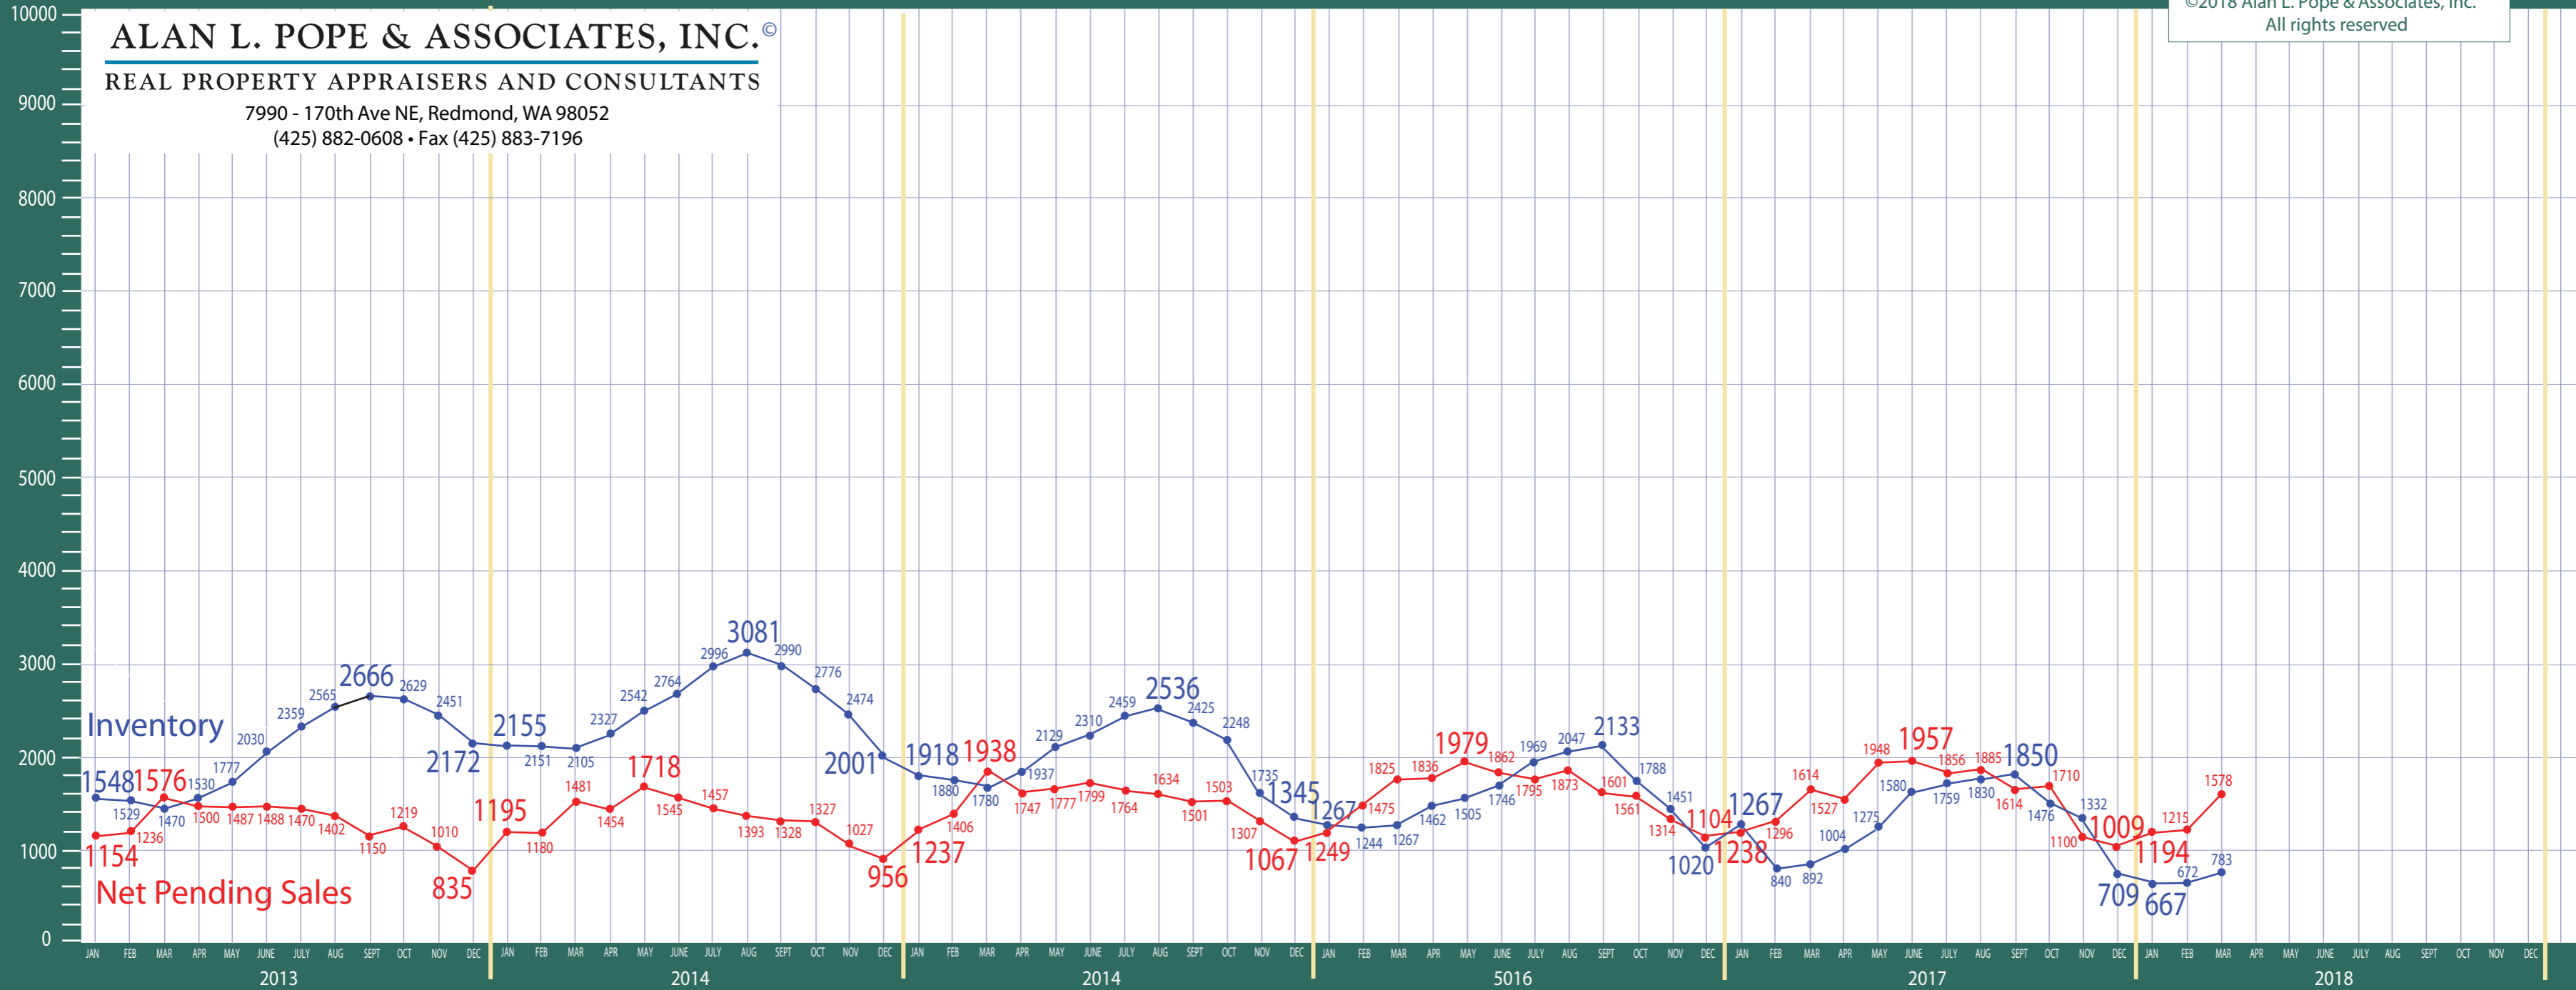

Snohomish County

Listing Residential & Condo Only

©2018 Alan L. Pope & Associates, Inc.
All rights reserved

ALAN L. POPE & ASSOCIATES, INC. ©
REAL PROPERTY APPRAISERS AND CONSULTANTS
 7990 - 170th Ave NE, Redmond, WA 98052
 (425) 882-0608 • Fax (425) 883-7196

ALAN L. POPE & ASSOCIATES, INC.®

REAL PROPERTY APPRAISERS AND CONSULTANTS

7990 - 170th Ave NE, Redmond, WA 98052

(425) 882-0608 • Fax (425) 883-7196

©2018 Alan L. Pope & Associates, Inc.
All rights reserved