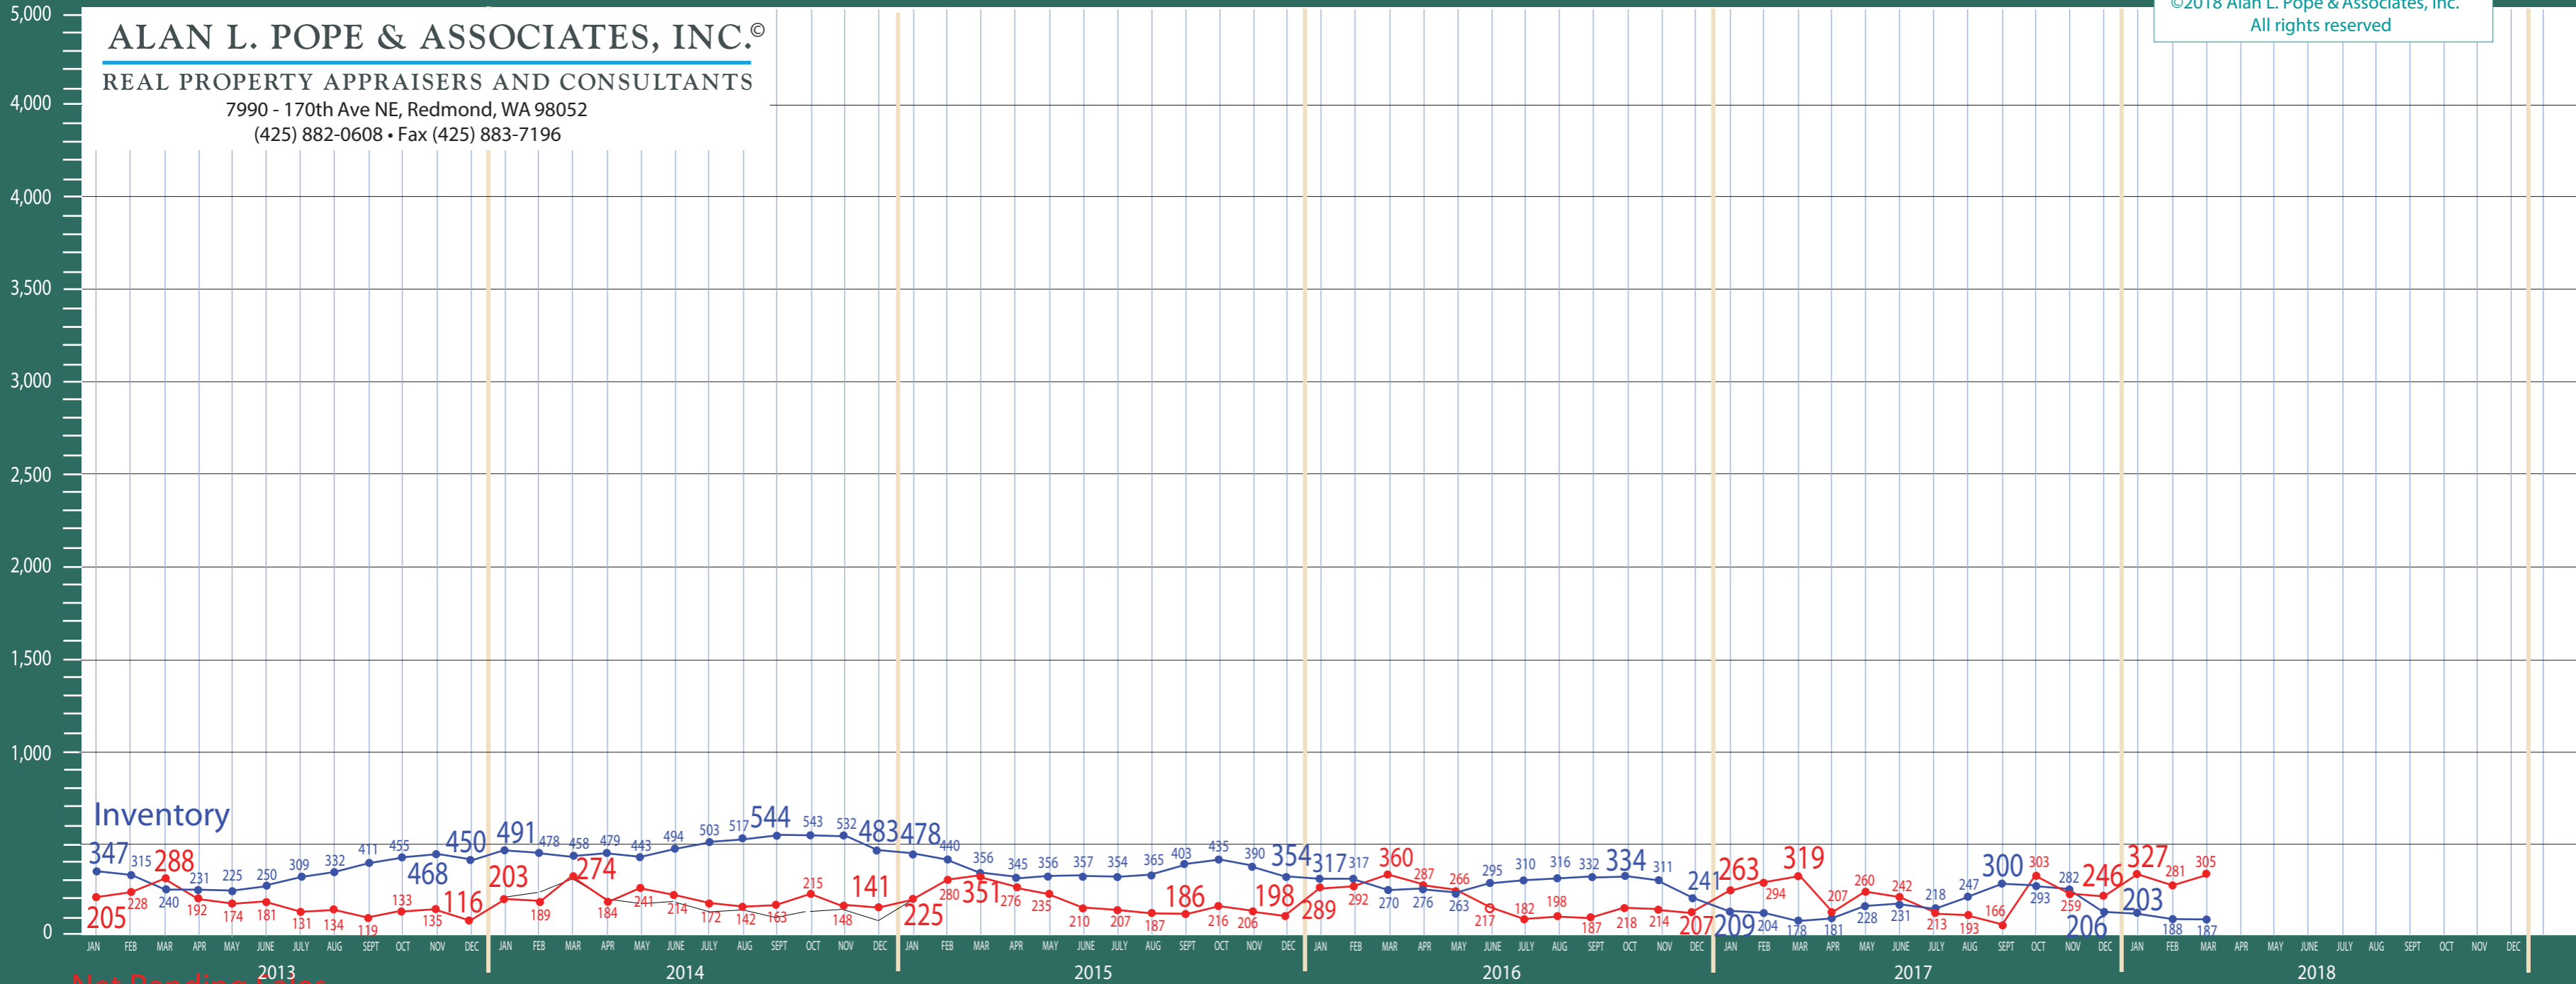

Snohomish County

New Construction - Residential & Condo Statistics

©2018 Alan L. Pope & Associates, Inc.
All rights reserved

ALAN L. POPE & ASSOCIATES, INC.®

REAL PROPERTY APPRAISERS AND CONSULTANTS

7990 - 170th Ave NE, Redmond, WA 98052
(425) 882-0608 • Fax (425) 883-7196

Net Pending Sales

Information Provided by The Northwest Multiple Listing Service

ALAN L. POPE & ASSOCIATES, INC.®

REAL PROPERTY APPRAISERS AND CONSULTANTS

7990 - 170th Ave NE, Redmond, WA 98052

(425) 882-0608 • Fax (425) 883-7196