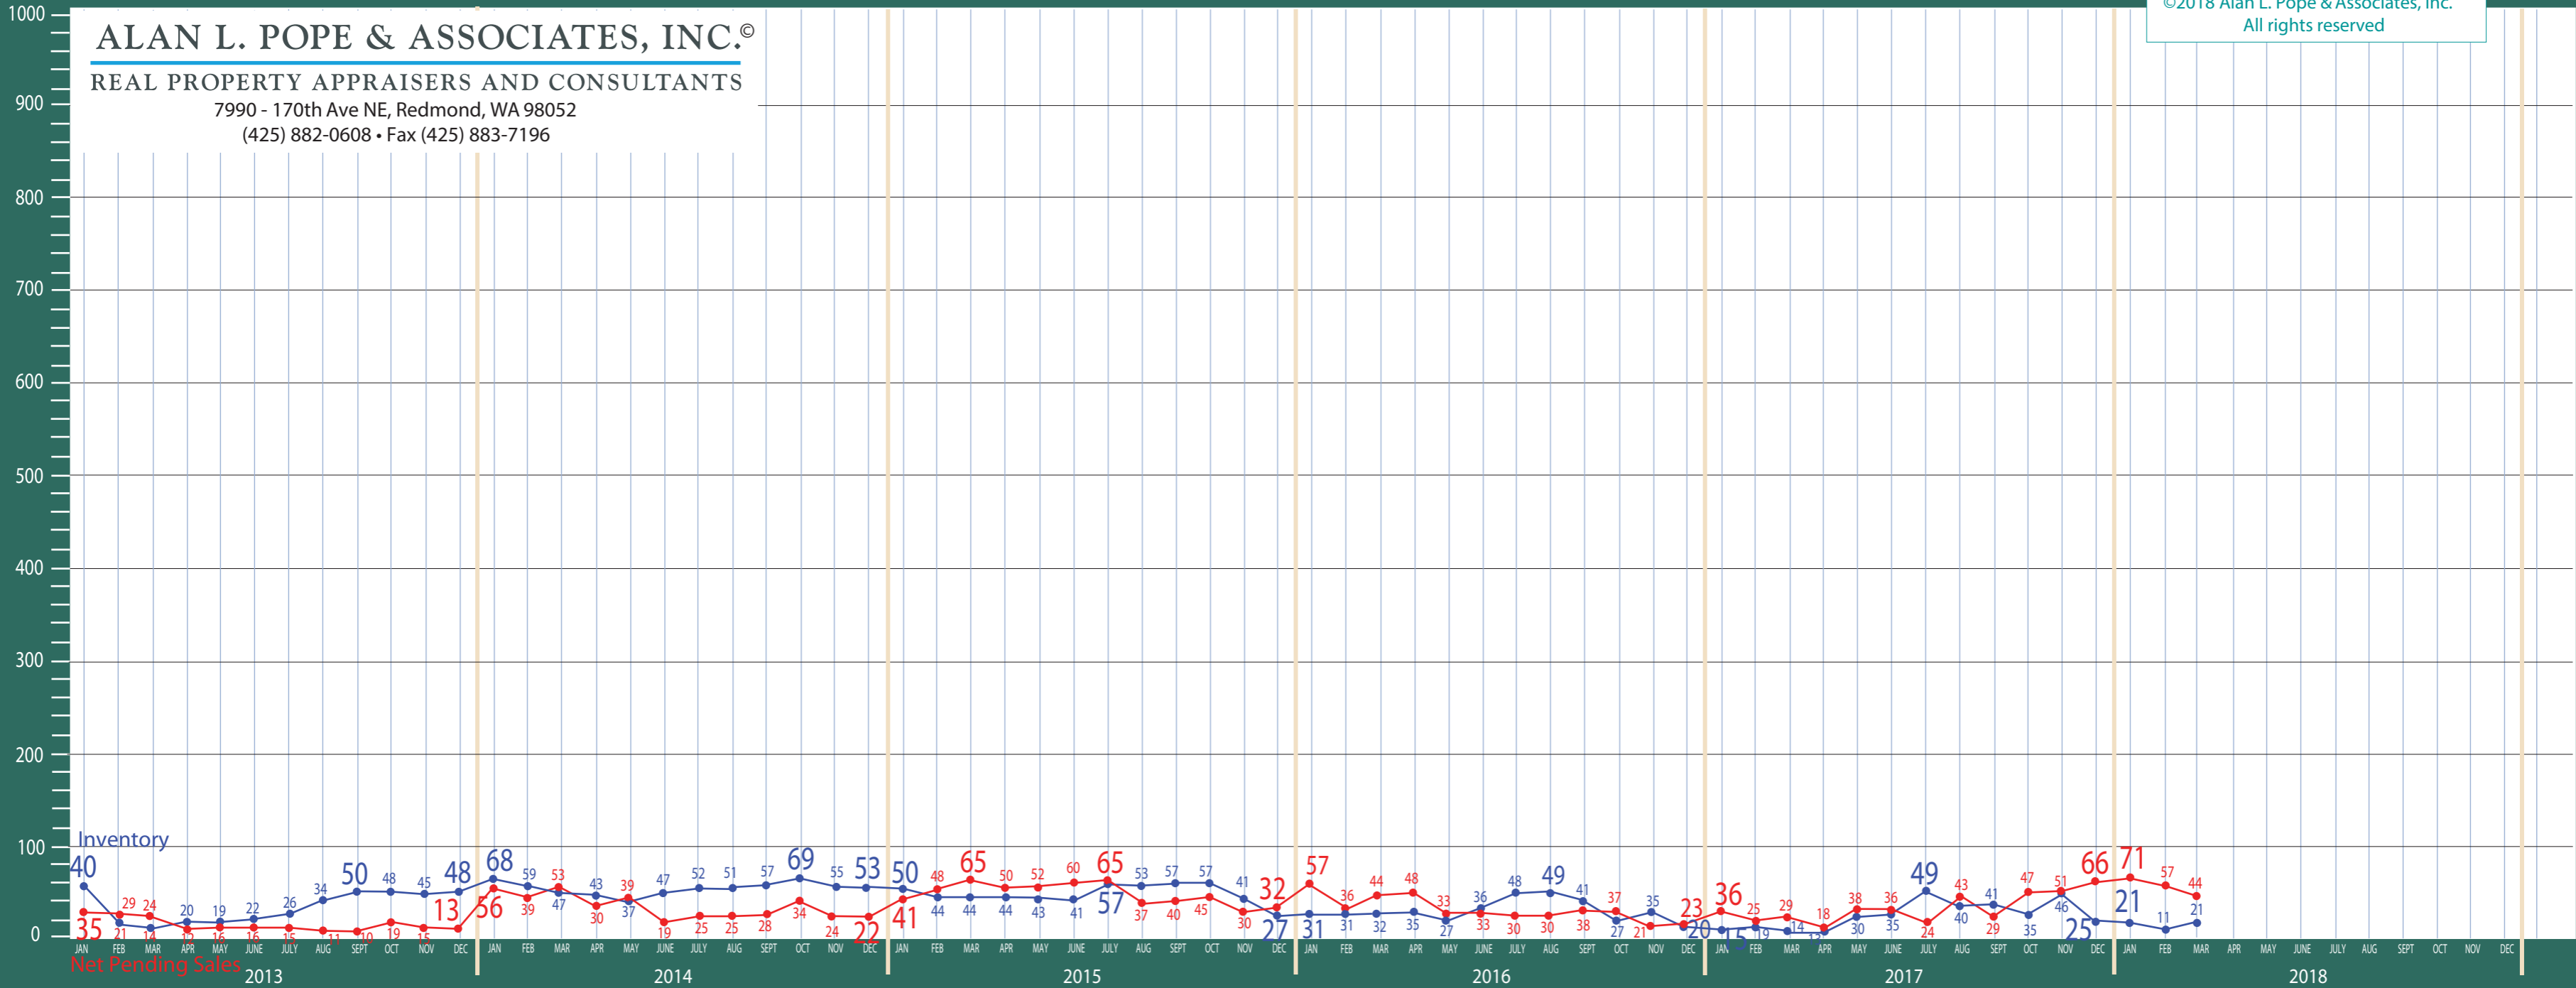

Snohomish County

New Construction - Condo Statistics

©2018 Alan L. Pope & Associates, Inc.
All rights reserved

ALAN L. POPE & ASSOCIATES, INC.®

REAL PROPERTY APPRAISERS AND CONSULTANTS

7990 - 170th Ave NE, Redmond, WA 98052

(425) 882-0608 • Fax (425) 883-7196