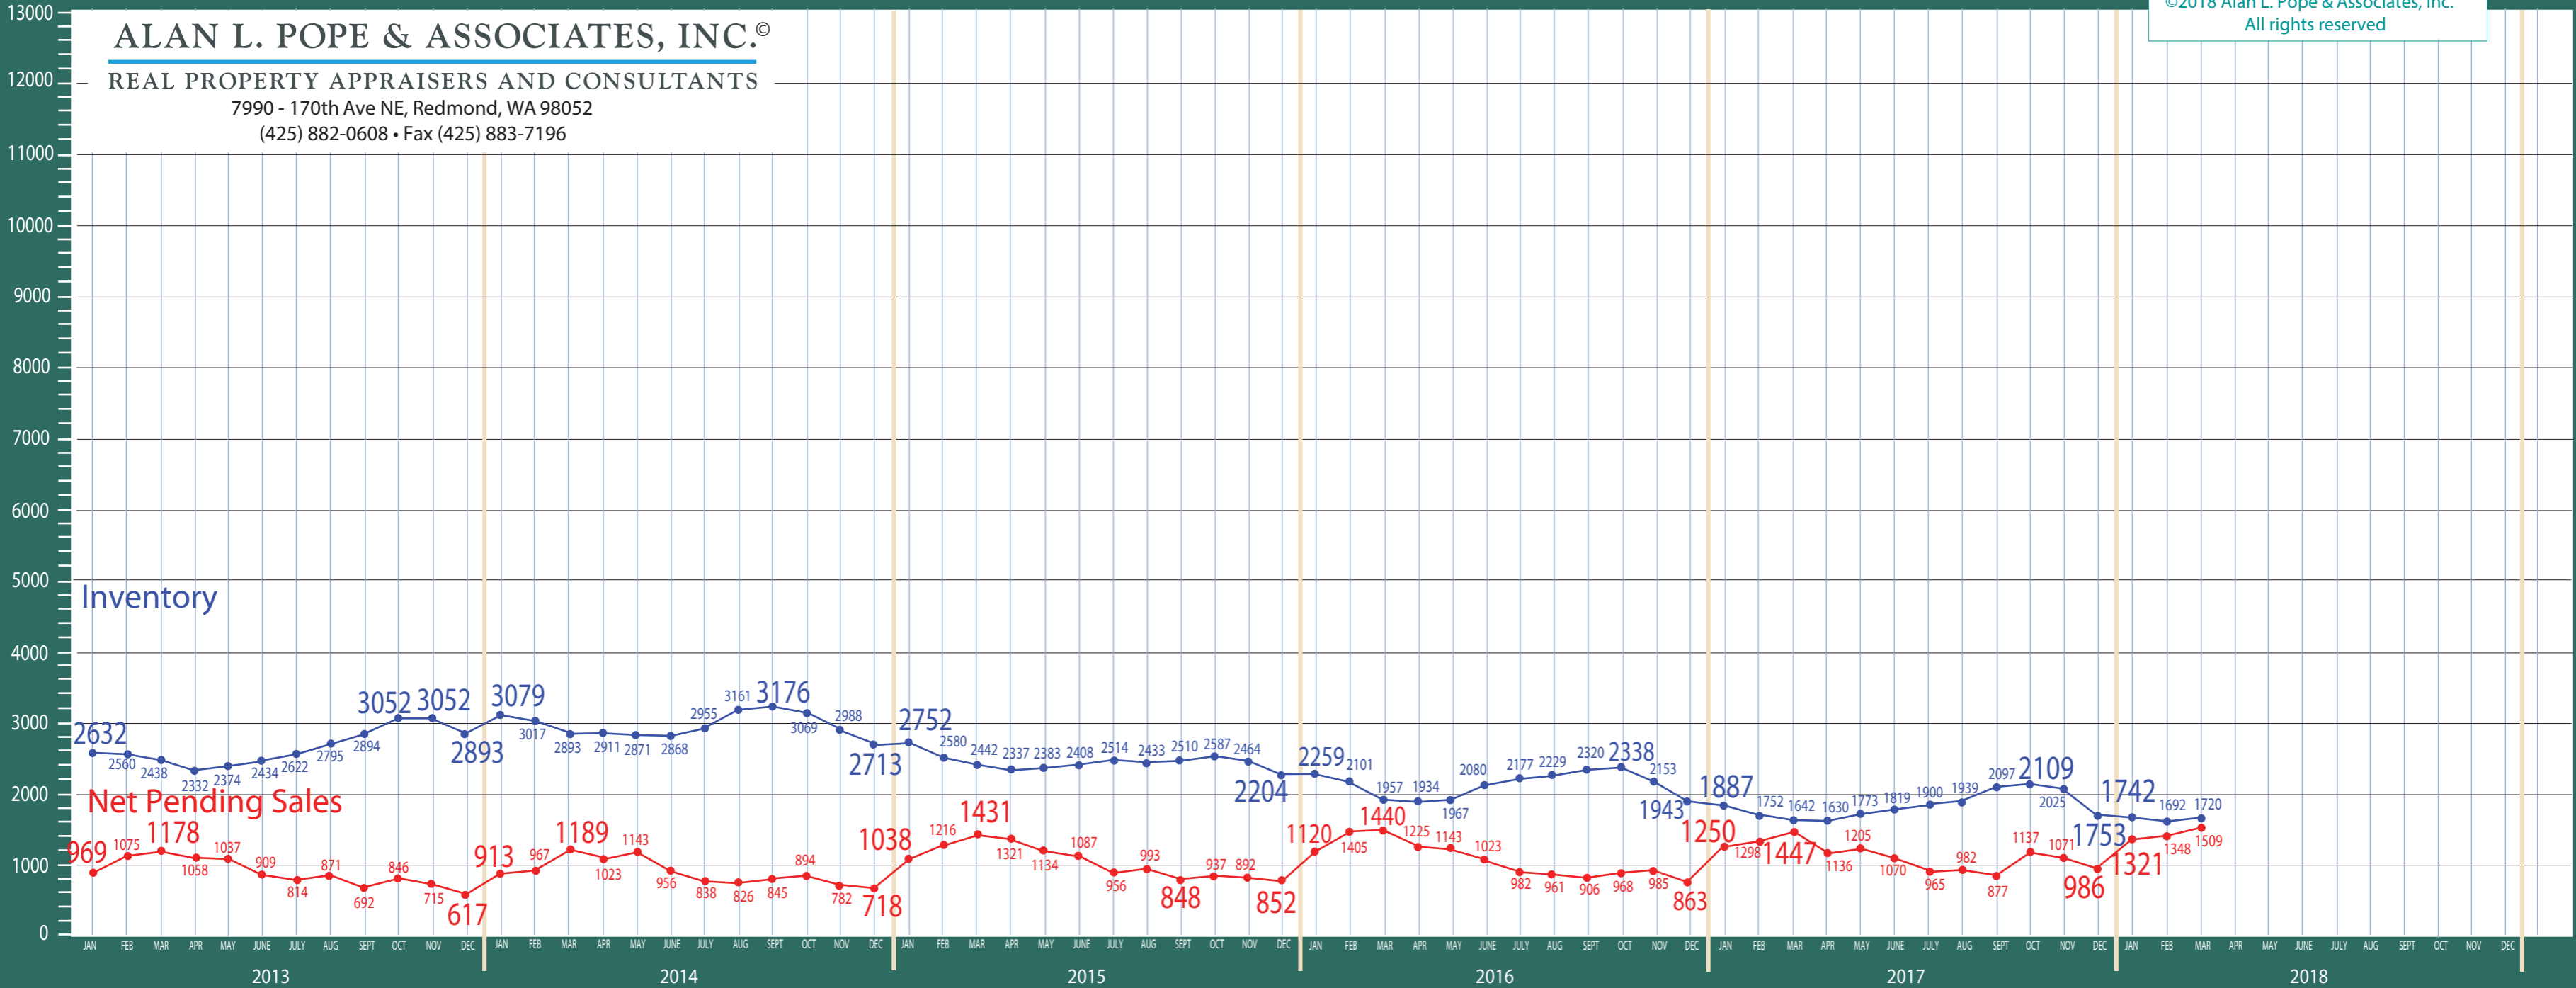

Puget Sound Region

New Construction - Residential & Condo Statistics

©2018 Alan L. Pope & Associates, Inc.
All rights reserved

ALAN L. POPE & ASSOCIATES, INC.®

REAL PROPERTY APPRAISERS AND CONSULTANTS

7990 - 170th Ave NE, Redmond, WA 98052

(425) 882-0608 • Fax (425) 883-7196