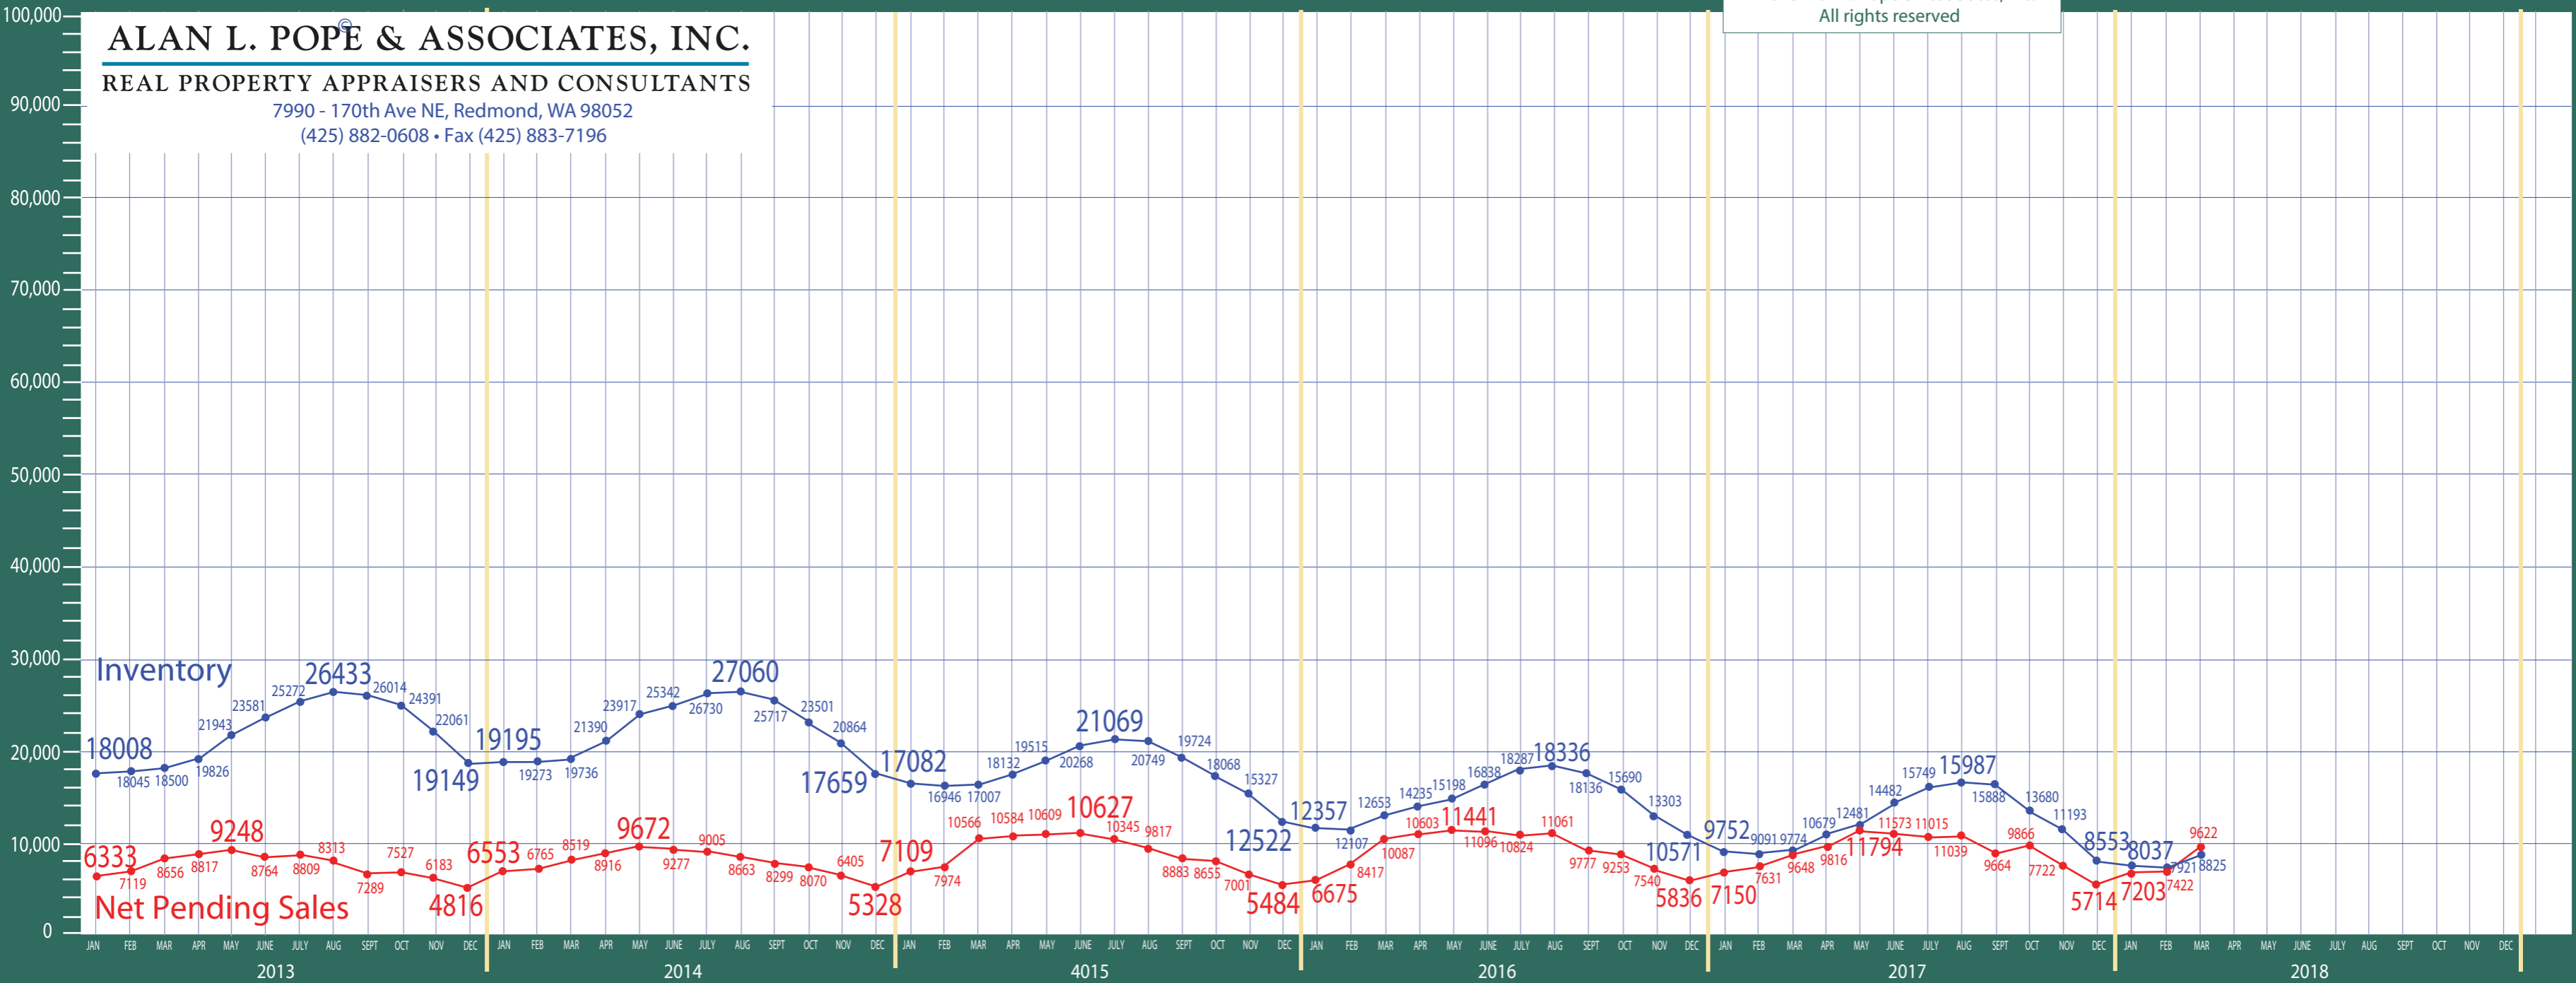

Puget Sound Region

Listing Residential & Condo Only

©2018 Alan L. Pope & Associates, Inc.
All rights reserved

ALAN L. POPE & ASSOCIATES, INC.

REAL PROPERTY APPRAISERS AND CONSULTANTS

7990 - 170th Ave NE, Redmond, WA 98052
(425) 882-0608 • Fax (425) 883-7196

Information Provided by The Northwest Multiple Listing Service

Puget Sound Region

Absorption of Inventory Residential & Condo Only

ALAN L. POPE & ASSOCIATES, INC.®

REAL PROPERTY APPRAISERS AND CONSULTANTS