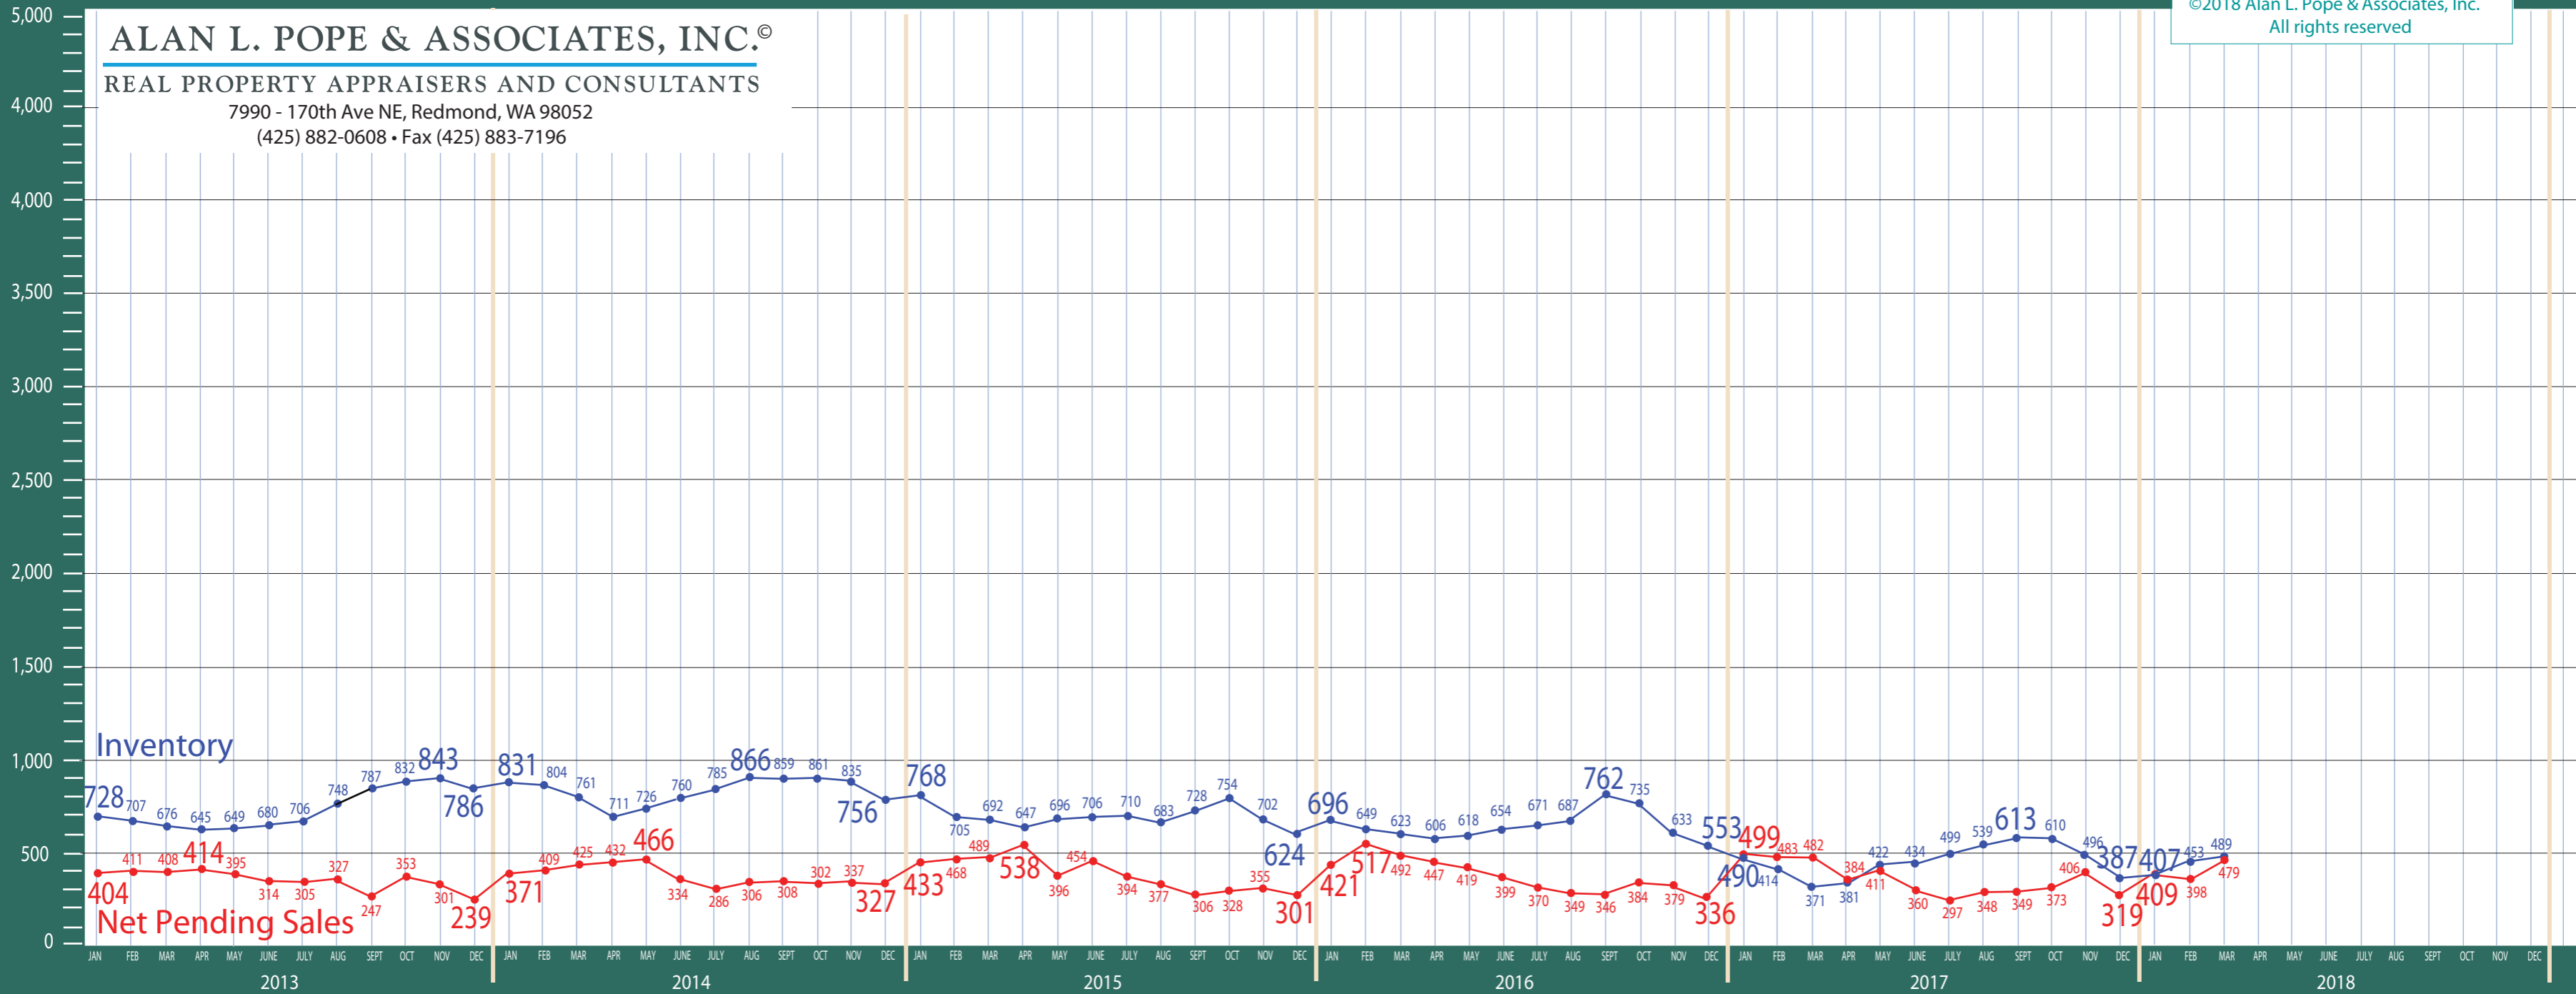

King County

New Construction - Residential & Condo Statistics

©2018 Alan L. Pope & Associates, Inc.
All rights reserved

ALAN L. POPE & ASSOCIATES, INC.®

REAL PROPERTY APPRAISERS AND CONSULTANTS

7990 - 170th Ave NE, Redmond, WA 98052
(425) 882-0608 • Fax (425) 883-7196

Information Provided by The Northwest Multiple Listing Service

King County

New Construction - Residential & Condo Statistics

ALAN L. POPE & ASSOCIATES, INC.®

REAL PROPERTY APPRAISERS AND CONSULTANTS

7990 - 170th Ave NE, Redmond, WA 98052