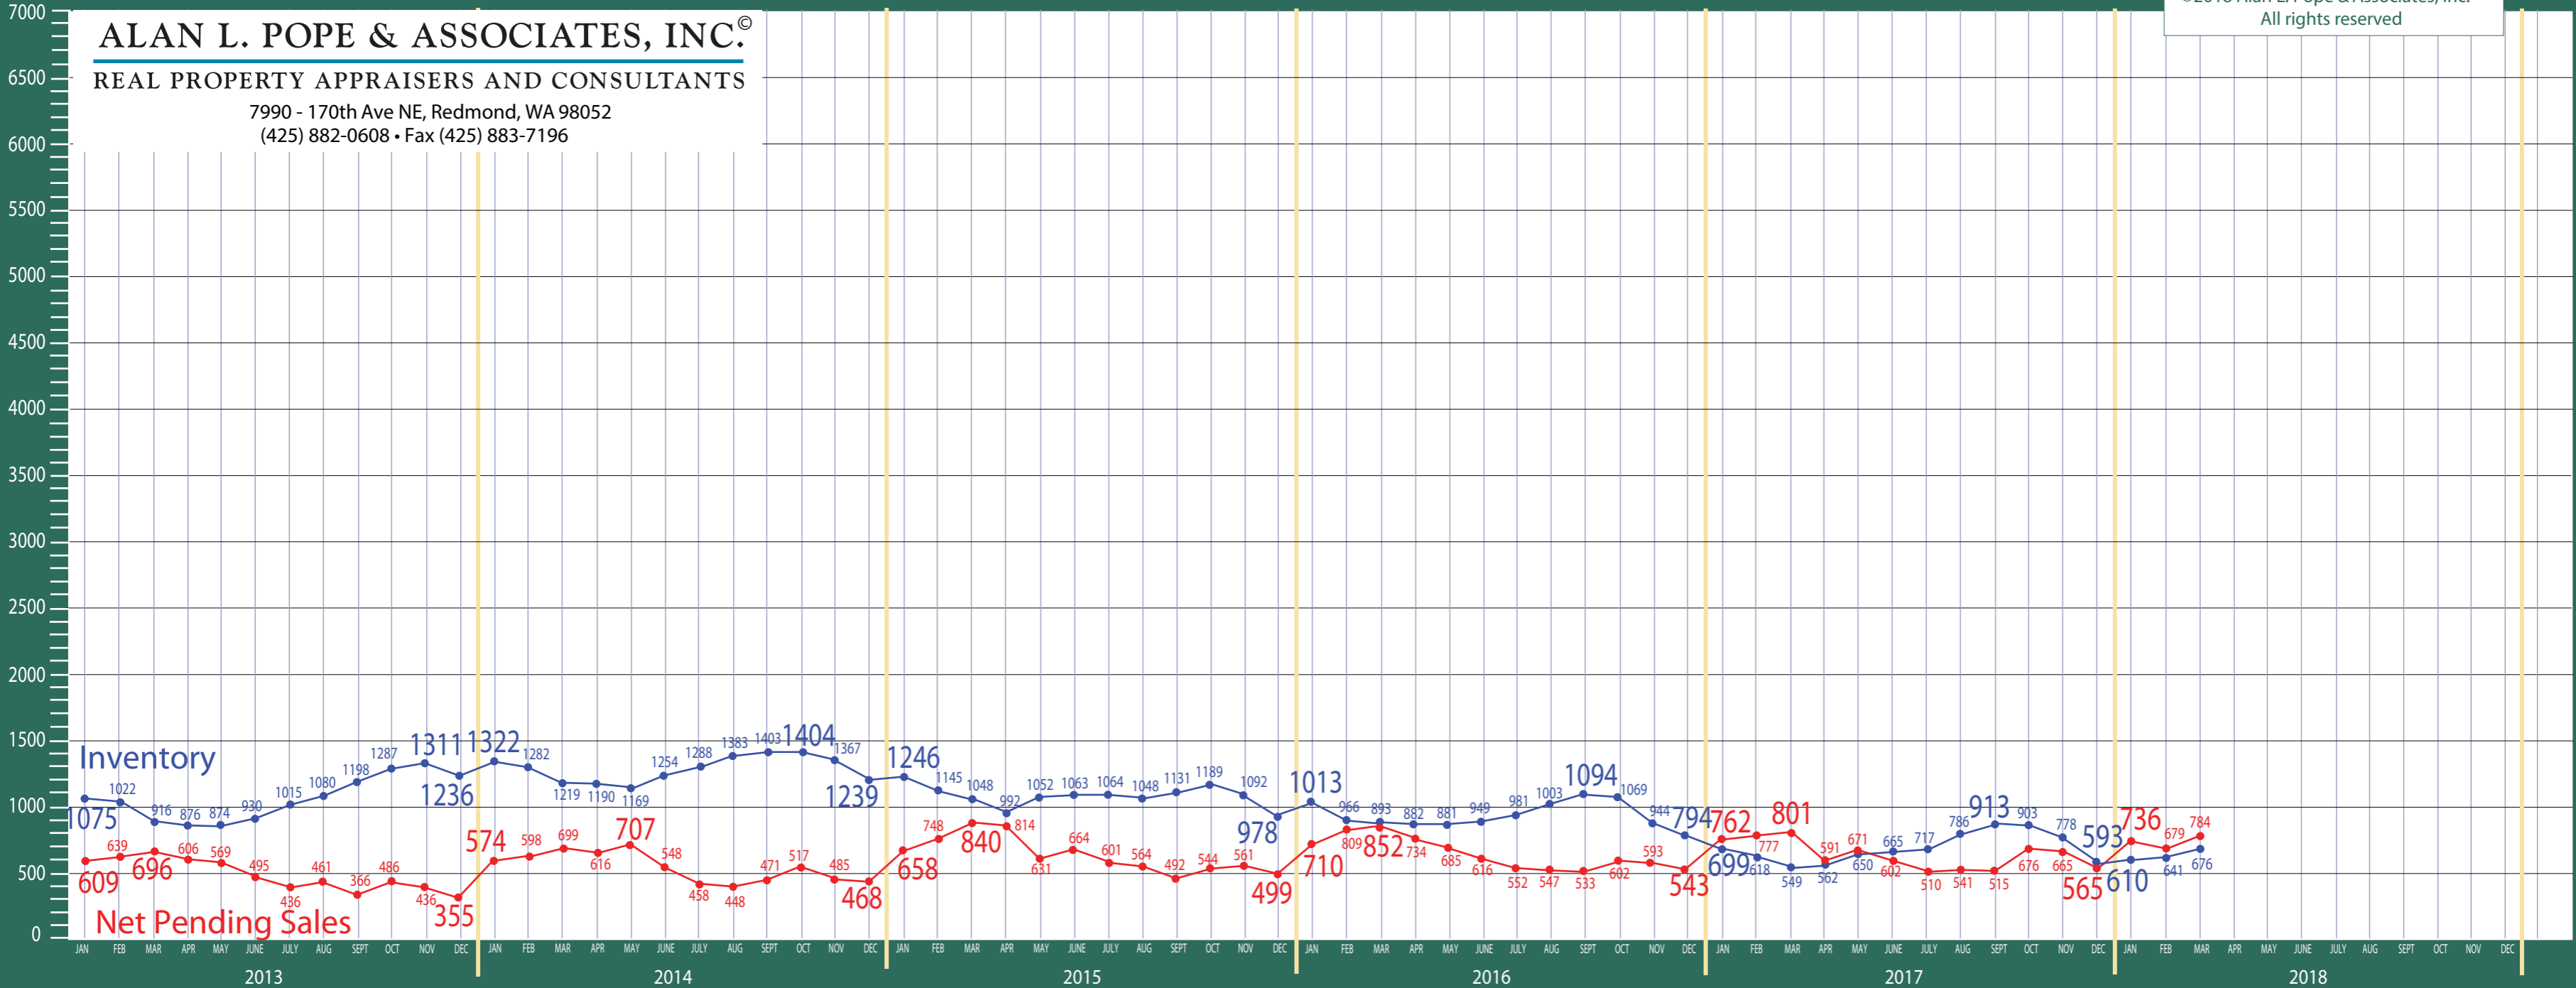

King & Snohomish County

New Construction - Residential & Condo Statistics

©2018 Alan L. Pope & Associates, Inc.
All rights reserved

ALAN L. POPE & ASSOCIATES, INC.®

REAL PROPERTY APPRAISERS AND CONSULTANTS

7990 - 170th Ave NE, Redmond, WA 98052
(425) 882-0608 • Fax (425) 883-7196

King & Snohomish County

New Construction - Residential & Condo Statistics

ALAN L. POPE & ASSOCIATES, INC.®

REAL PROPERTY APPRAISERS AND CONSULTANTS