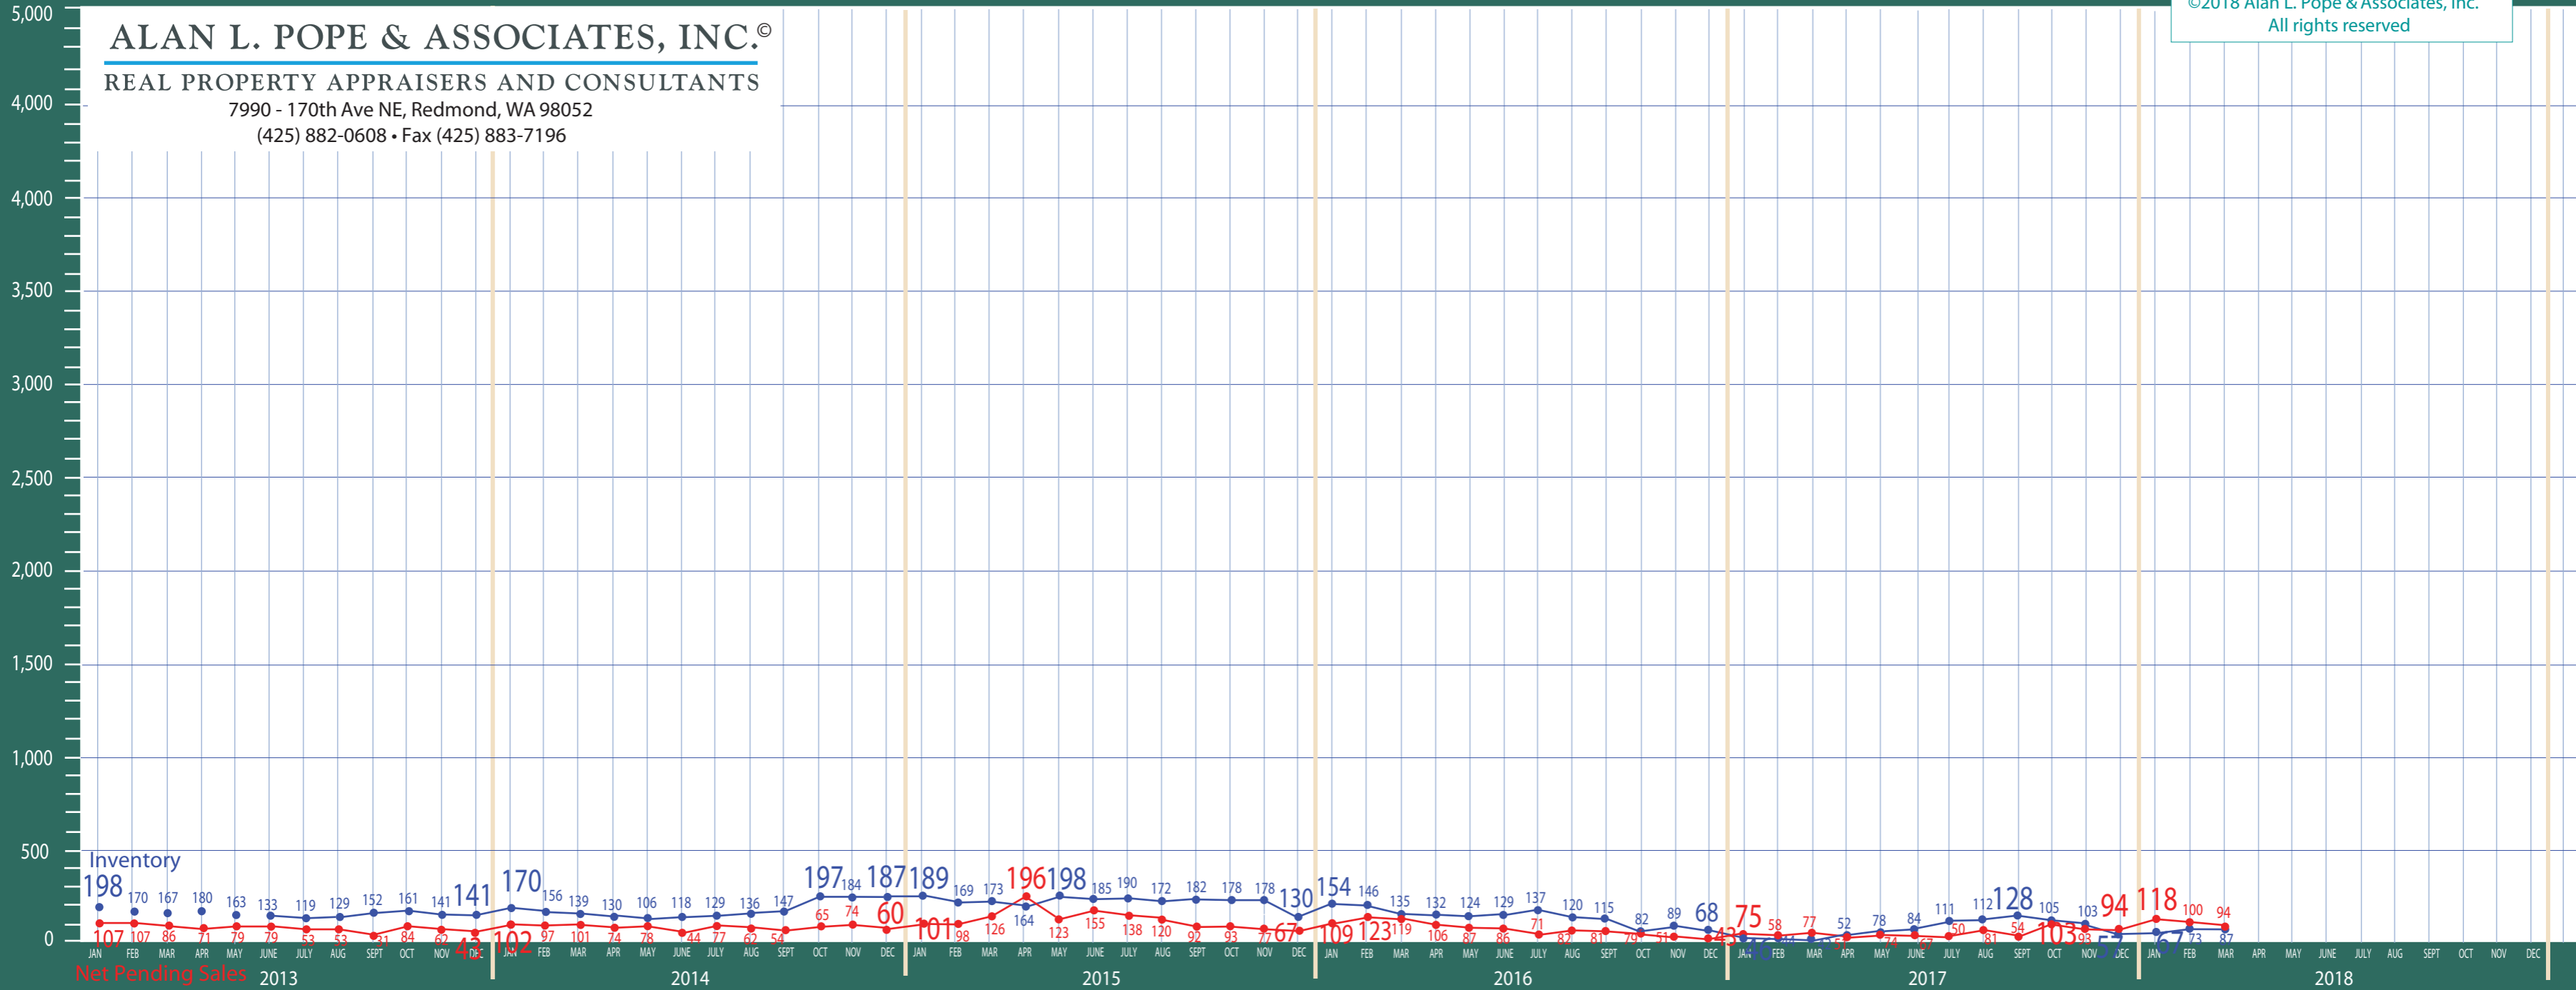

©2018 Alan L. Pope & Associates, Inc.
All rights reserved

ALAN L. POPE & ASSOCIATES, INC.®

REAL PROPERTY APPRAISERS AND CONSULTANTS

7990 - 170th Ave NE, Redmond, WA 98052

(425) 882-0608 • Fax (425) 883-7196