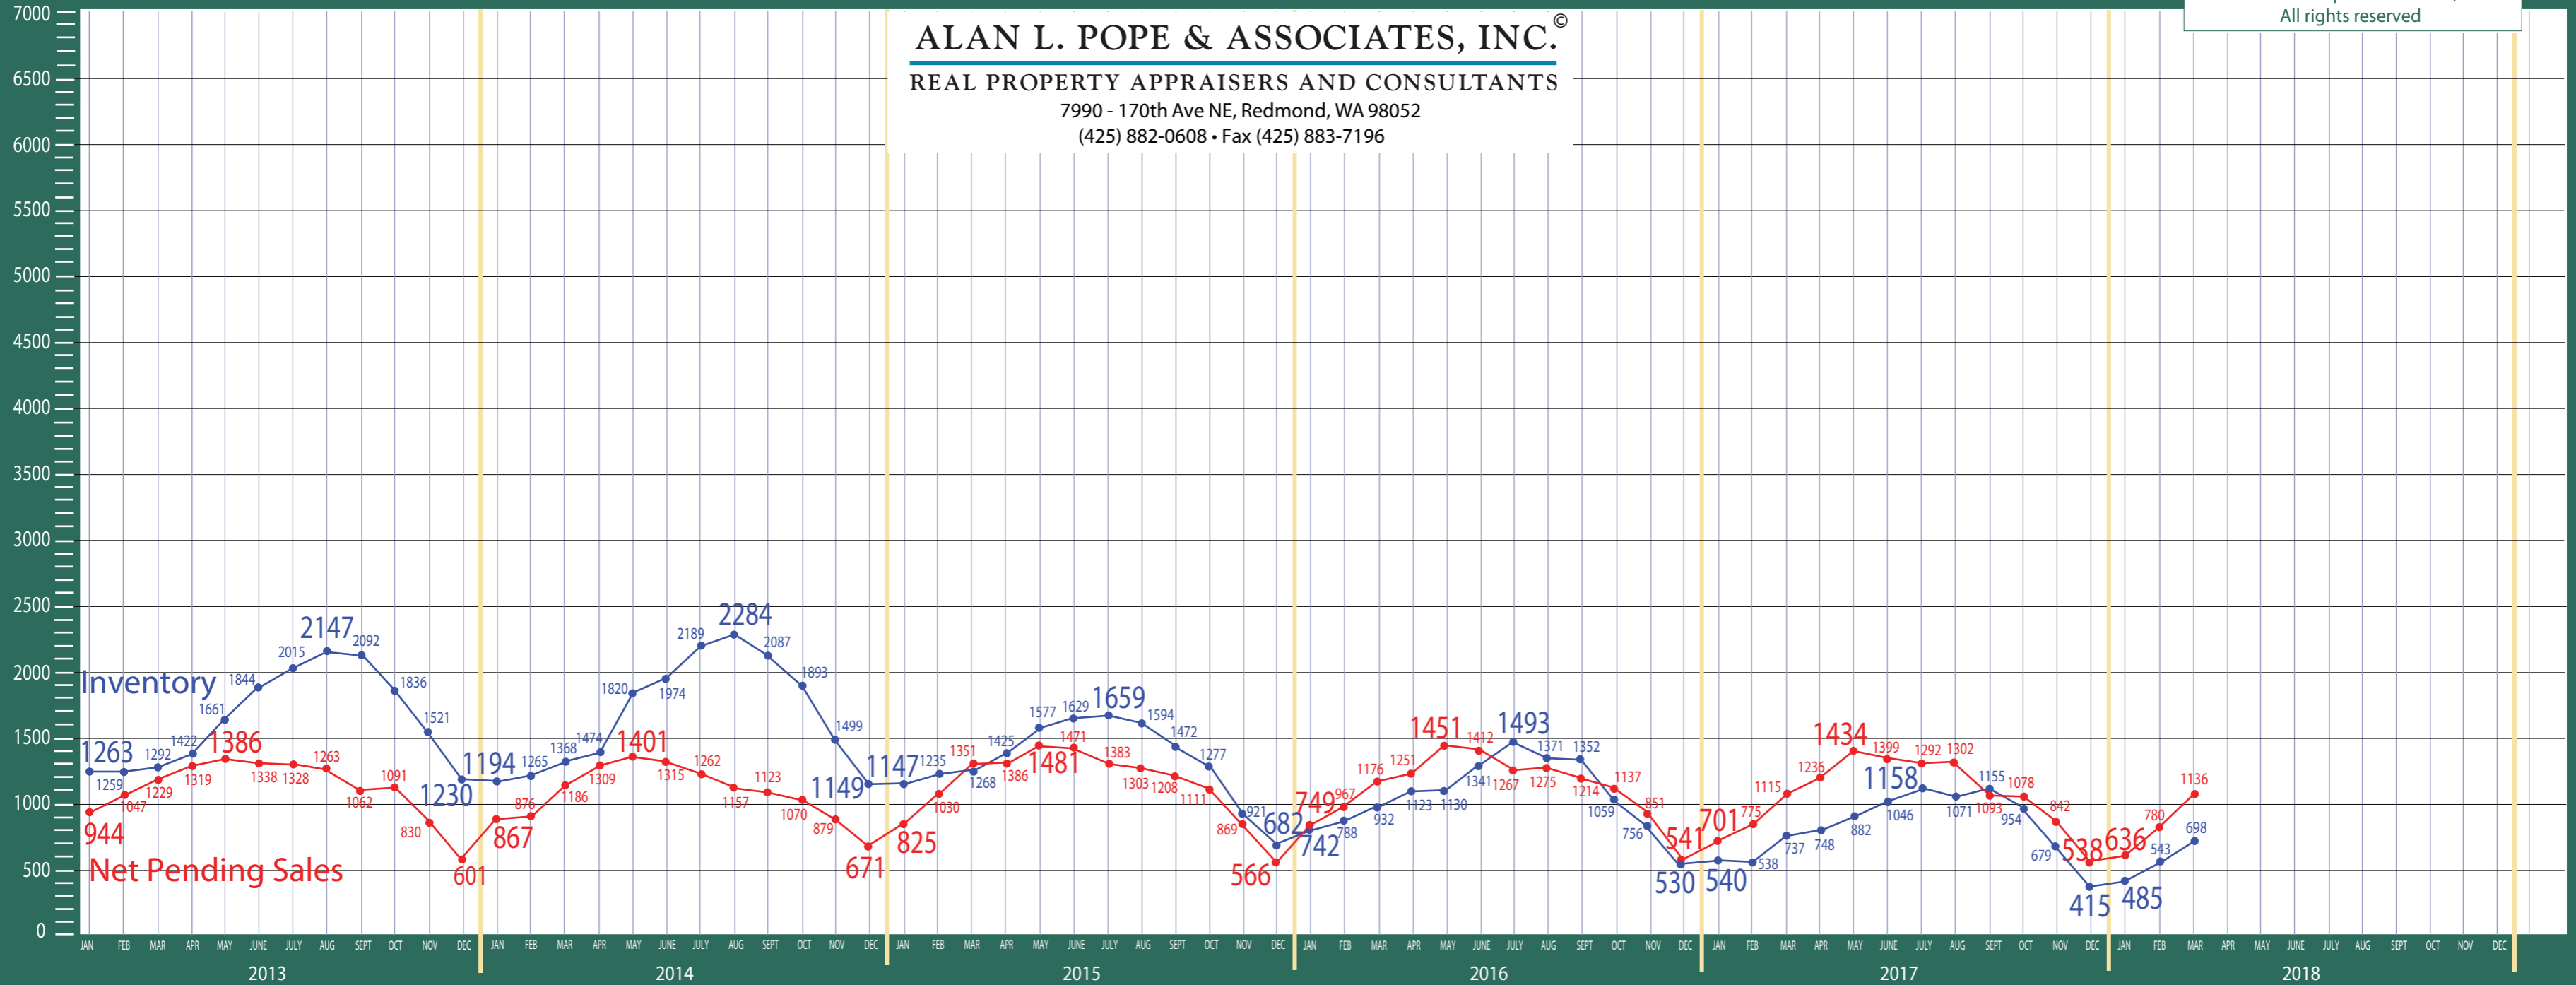

500-600 Eastside/Mercer Island

Listing Residential & Condo Only

©2018 Alan L. Pope & Associates, Inc.
All rights reserved

ALAN L. POPE & ASSOCIATES, INC.®
REAL PROPERTY APPRAISERS AND CONSULTANTS
 7990 - 170th Ave NE, Redmond, WA 98052
 (425) 882-0608 • Fax (425) 883-7196

Absorption of Inventory