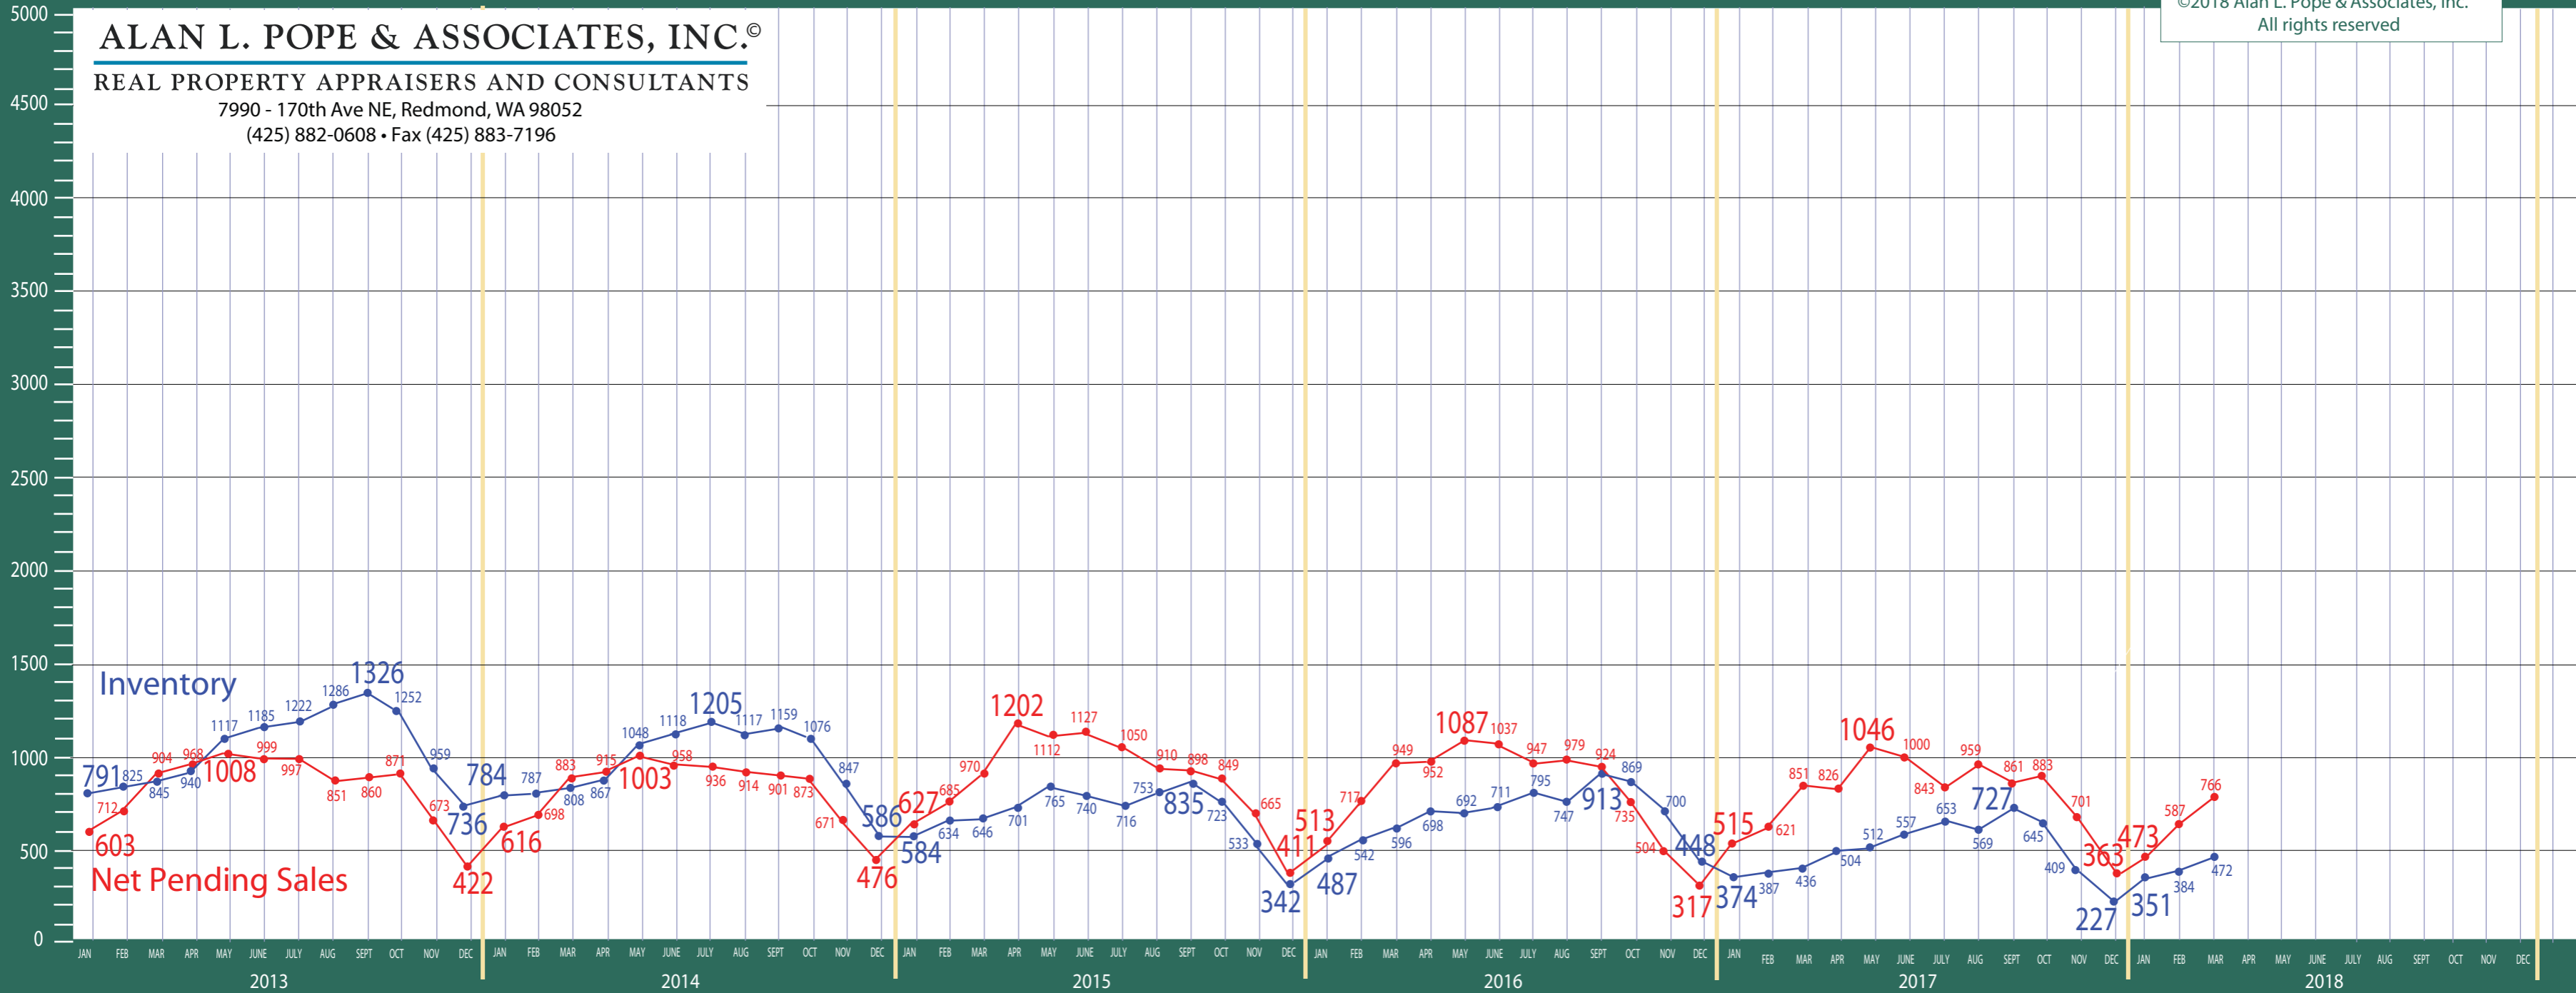

390/700-720 Central/North Seattle

Listing Residential & Condo Only

©2018 Alan L. Pope & Associates, Inc.
All rights reserved

ALAN L. POPE & ASSOCIATES, INC.®

REAL PROPERTY APPRAISERS AND CONSULTANTS

7990 - 170th Ave NE, Redmond, WA 98052
(425) 882-0608 • Fax (425) 883-7196

Information Provided by The Northwest Multiple Listing Service

ALAN L. POPE & ASSOCIATES, INC.

REAL PROPERTY APPRAISERS AND CONSULTANTS

7990 - 170th Ave NE, Redmond, WA 98052

(425) 882-0608 • Fax (425) 883-7196