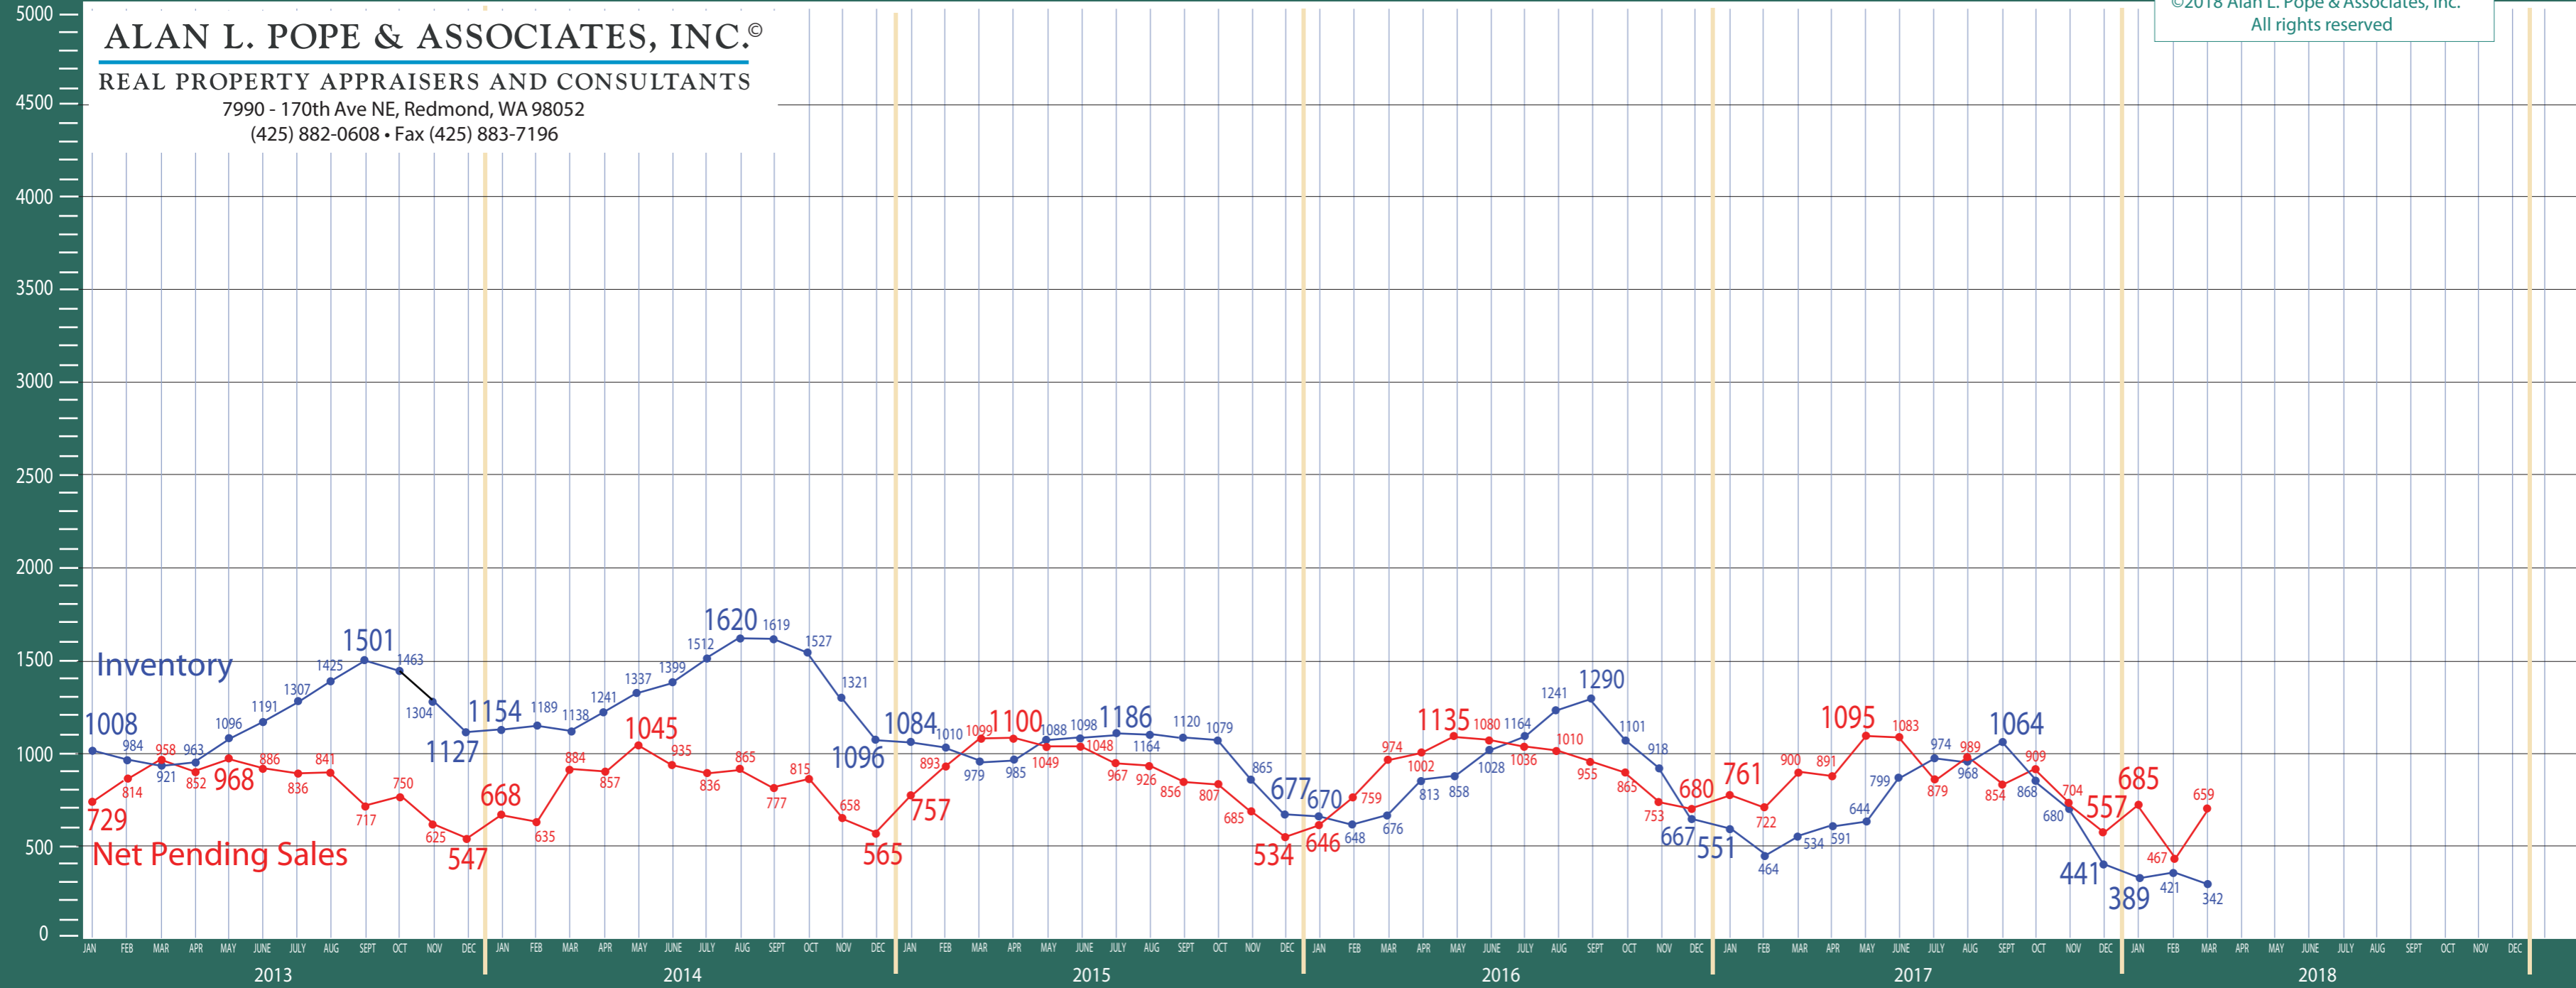

300-380 Auburn, Kent, Renton, South Seattle

Listing Residential & Condo Only

ALAN L. POPE & ASSOCIATES, INC.®

REAL PROPERTY APPRAISERS AND CONSULTANTS

7990 - 170th Ave NE, Redmond, WA 98052

(425) 882-0608 • Fax (425) 883-7196

©2018 Alan L. Pope & Associates, Inc.
All rights reserved