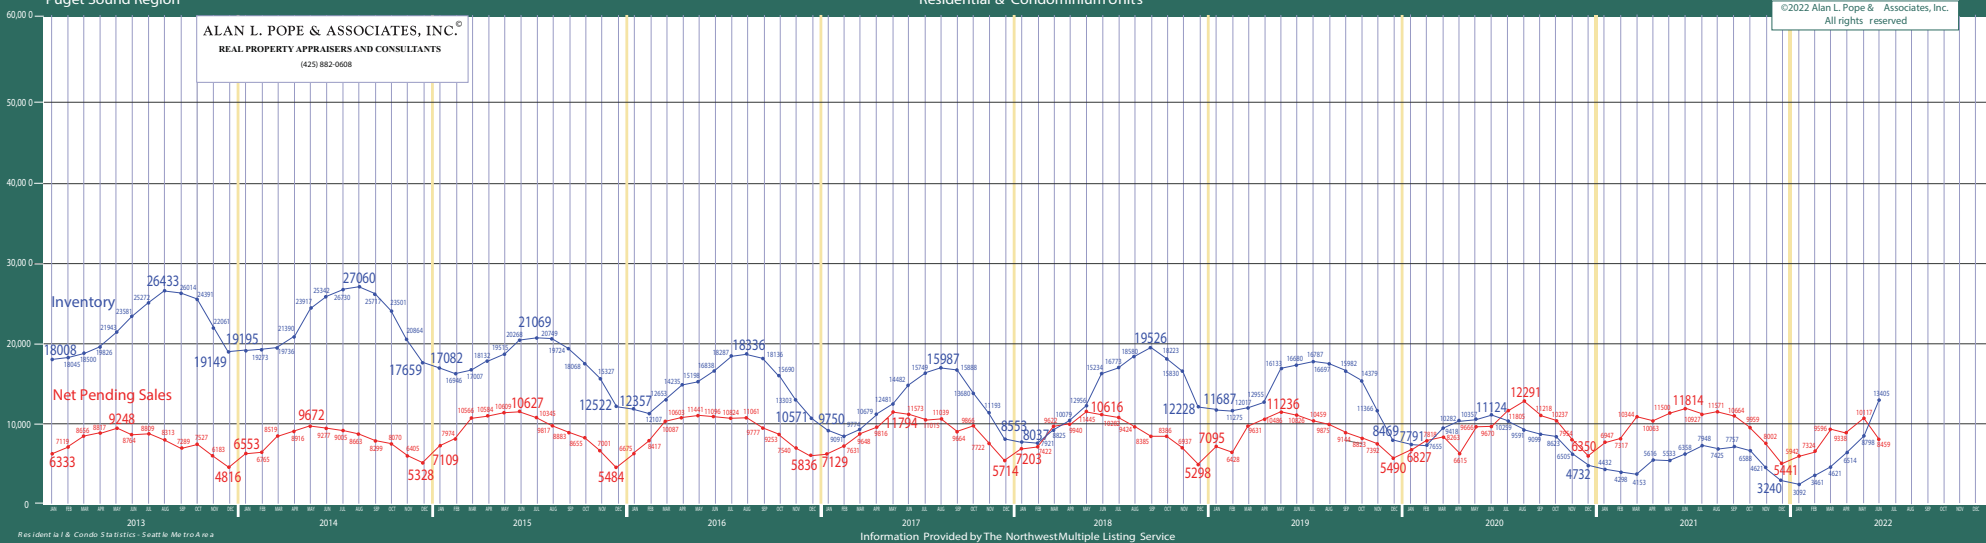

ALAN L. POPE & ASSOCIATES, INC.
REAL PROPERTY APPRAISERS AND CONSULTANTS
(425) 882-0608