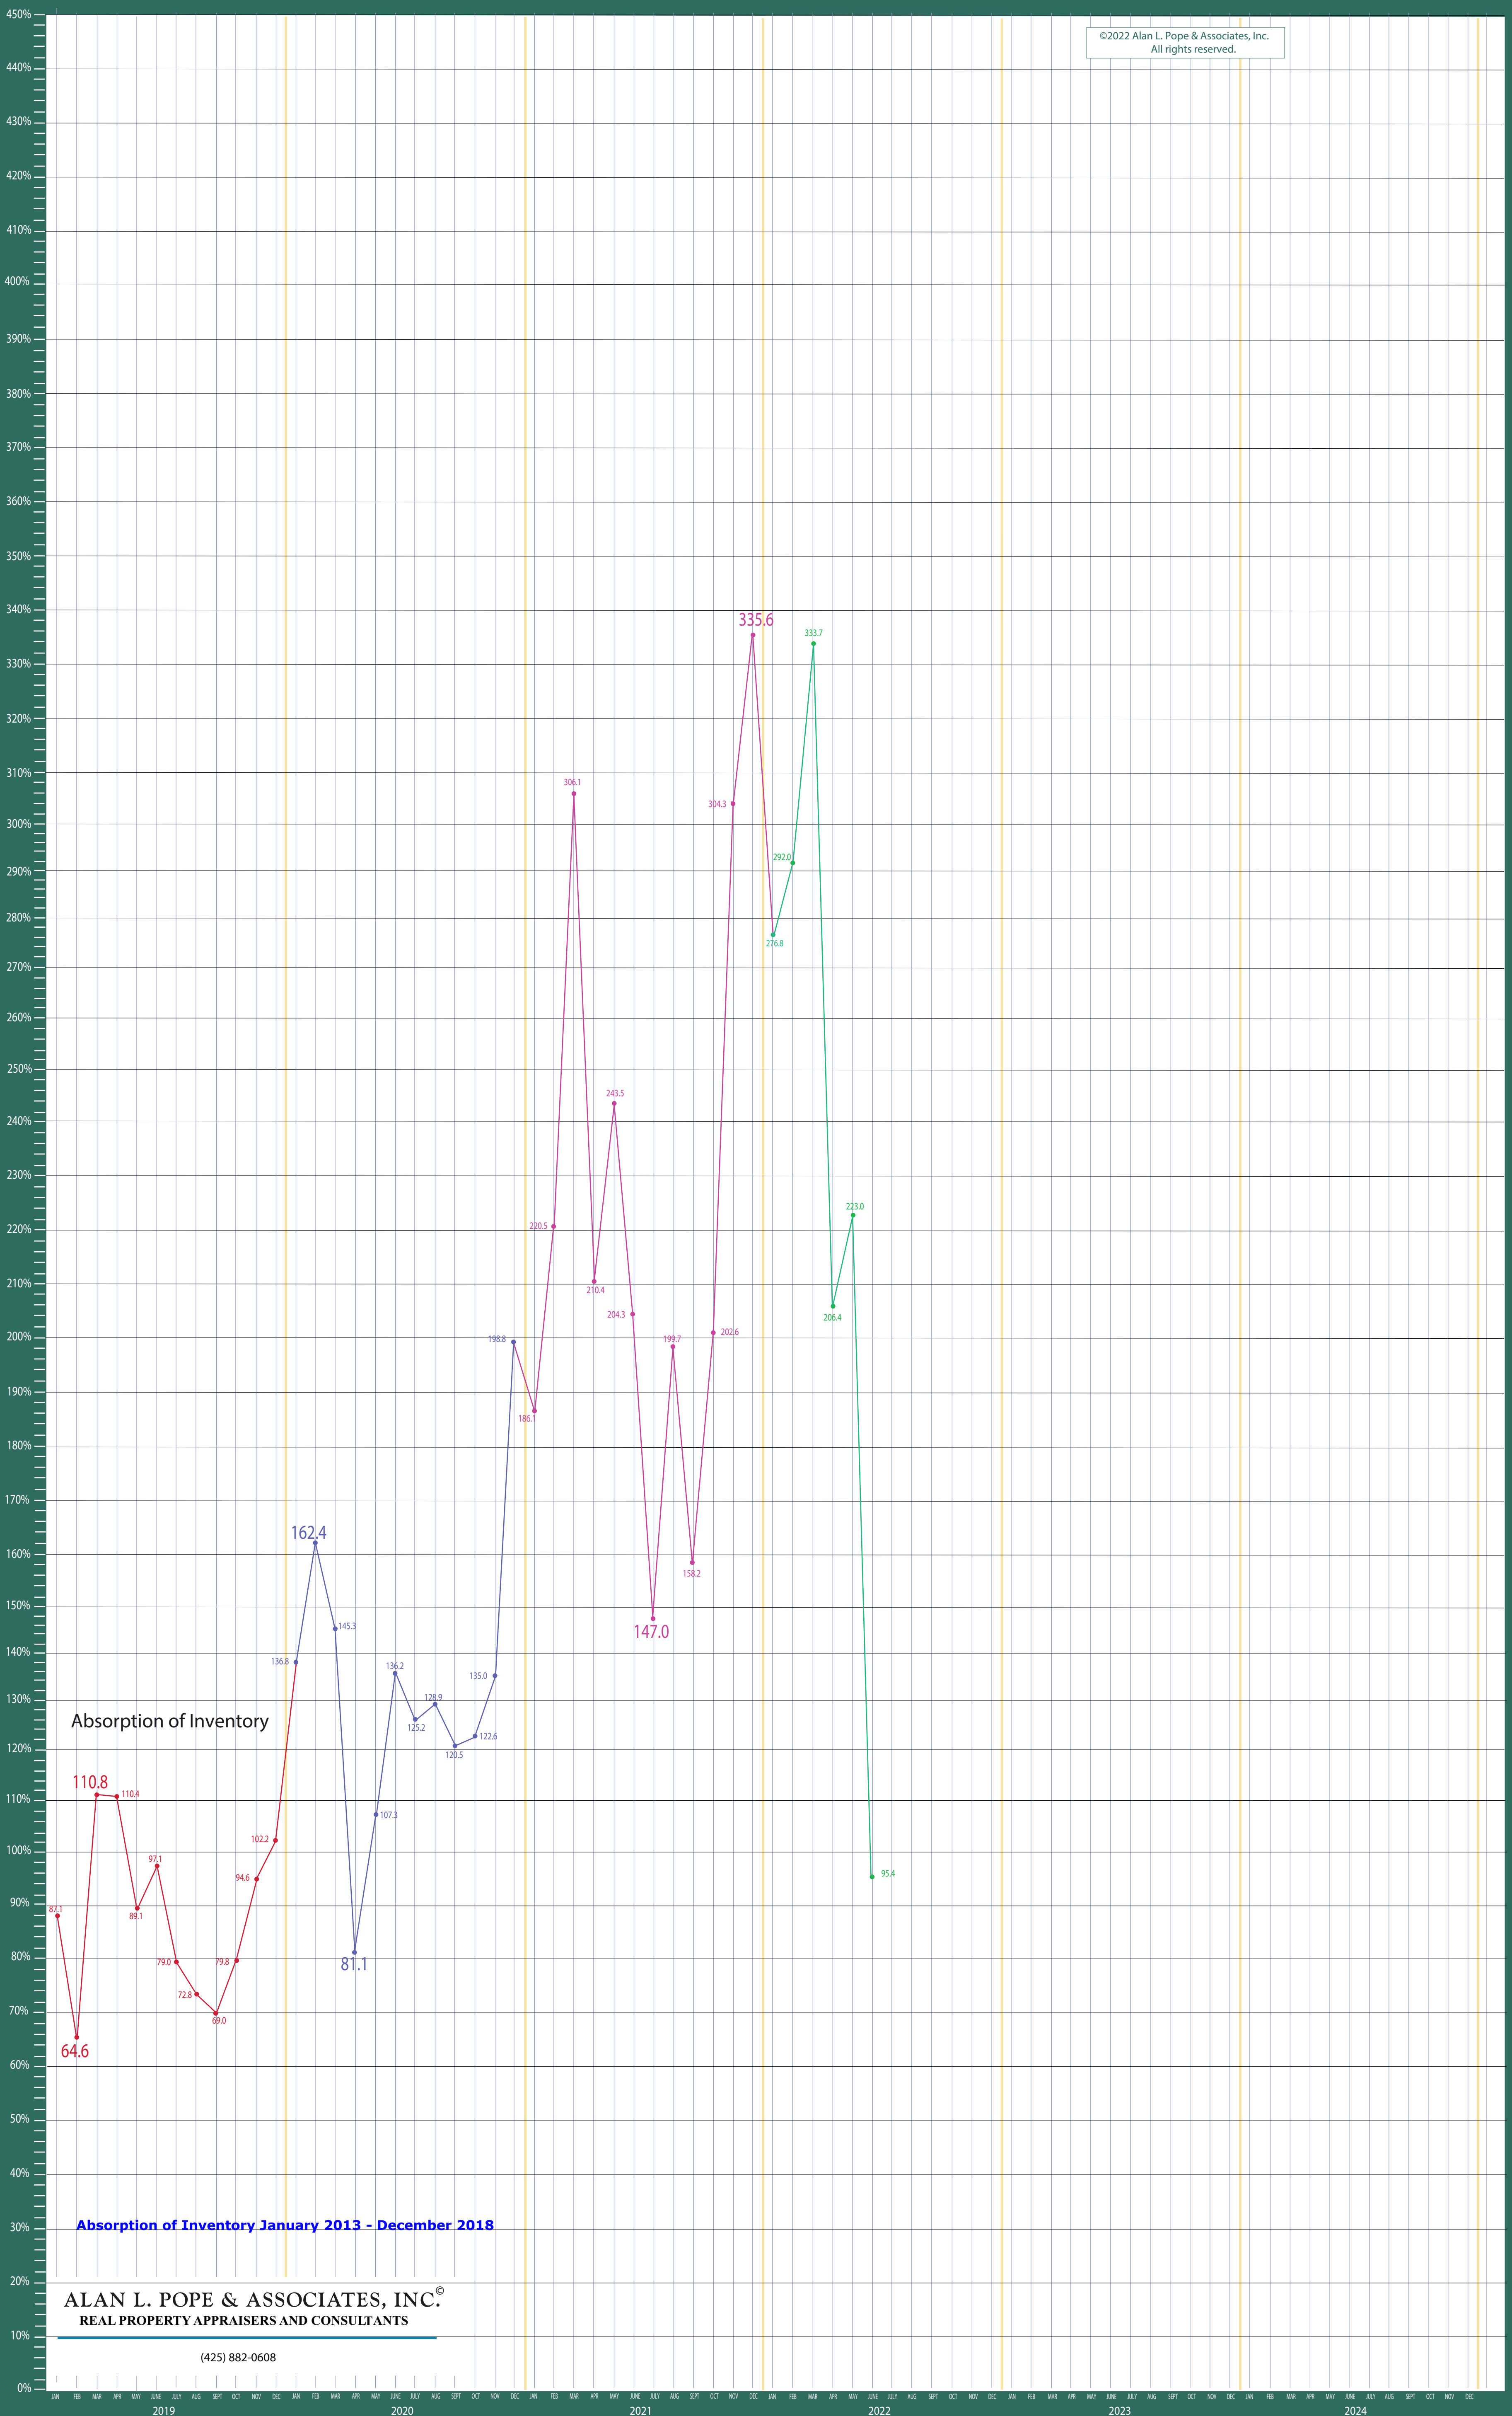

100-140 West Seattle to Federal Way

Listing Residential & Condo Only

ALAN L. POPE & ASSOCIATES, INC.®

REAL PROPERTY APPRAISERS AND CONSULTANTS

(425) 882-0608

©2022 Alan L. Pope & Associates, Inc.
All rights reserved

Information Provided by The Northwest Multiple Listing Service

©2022 Alan L. Pope & Associates, Inc.
All rights reserved.

Absorption of Inventory

Absorption of Inventory January 2013 - December 2018

ALAN L. POPE & ASSOCIATES, INC.
REAL PROPERTY APPRAISERS AND CONSULTANTS