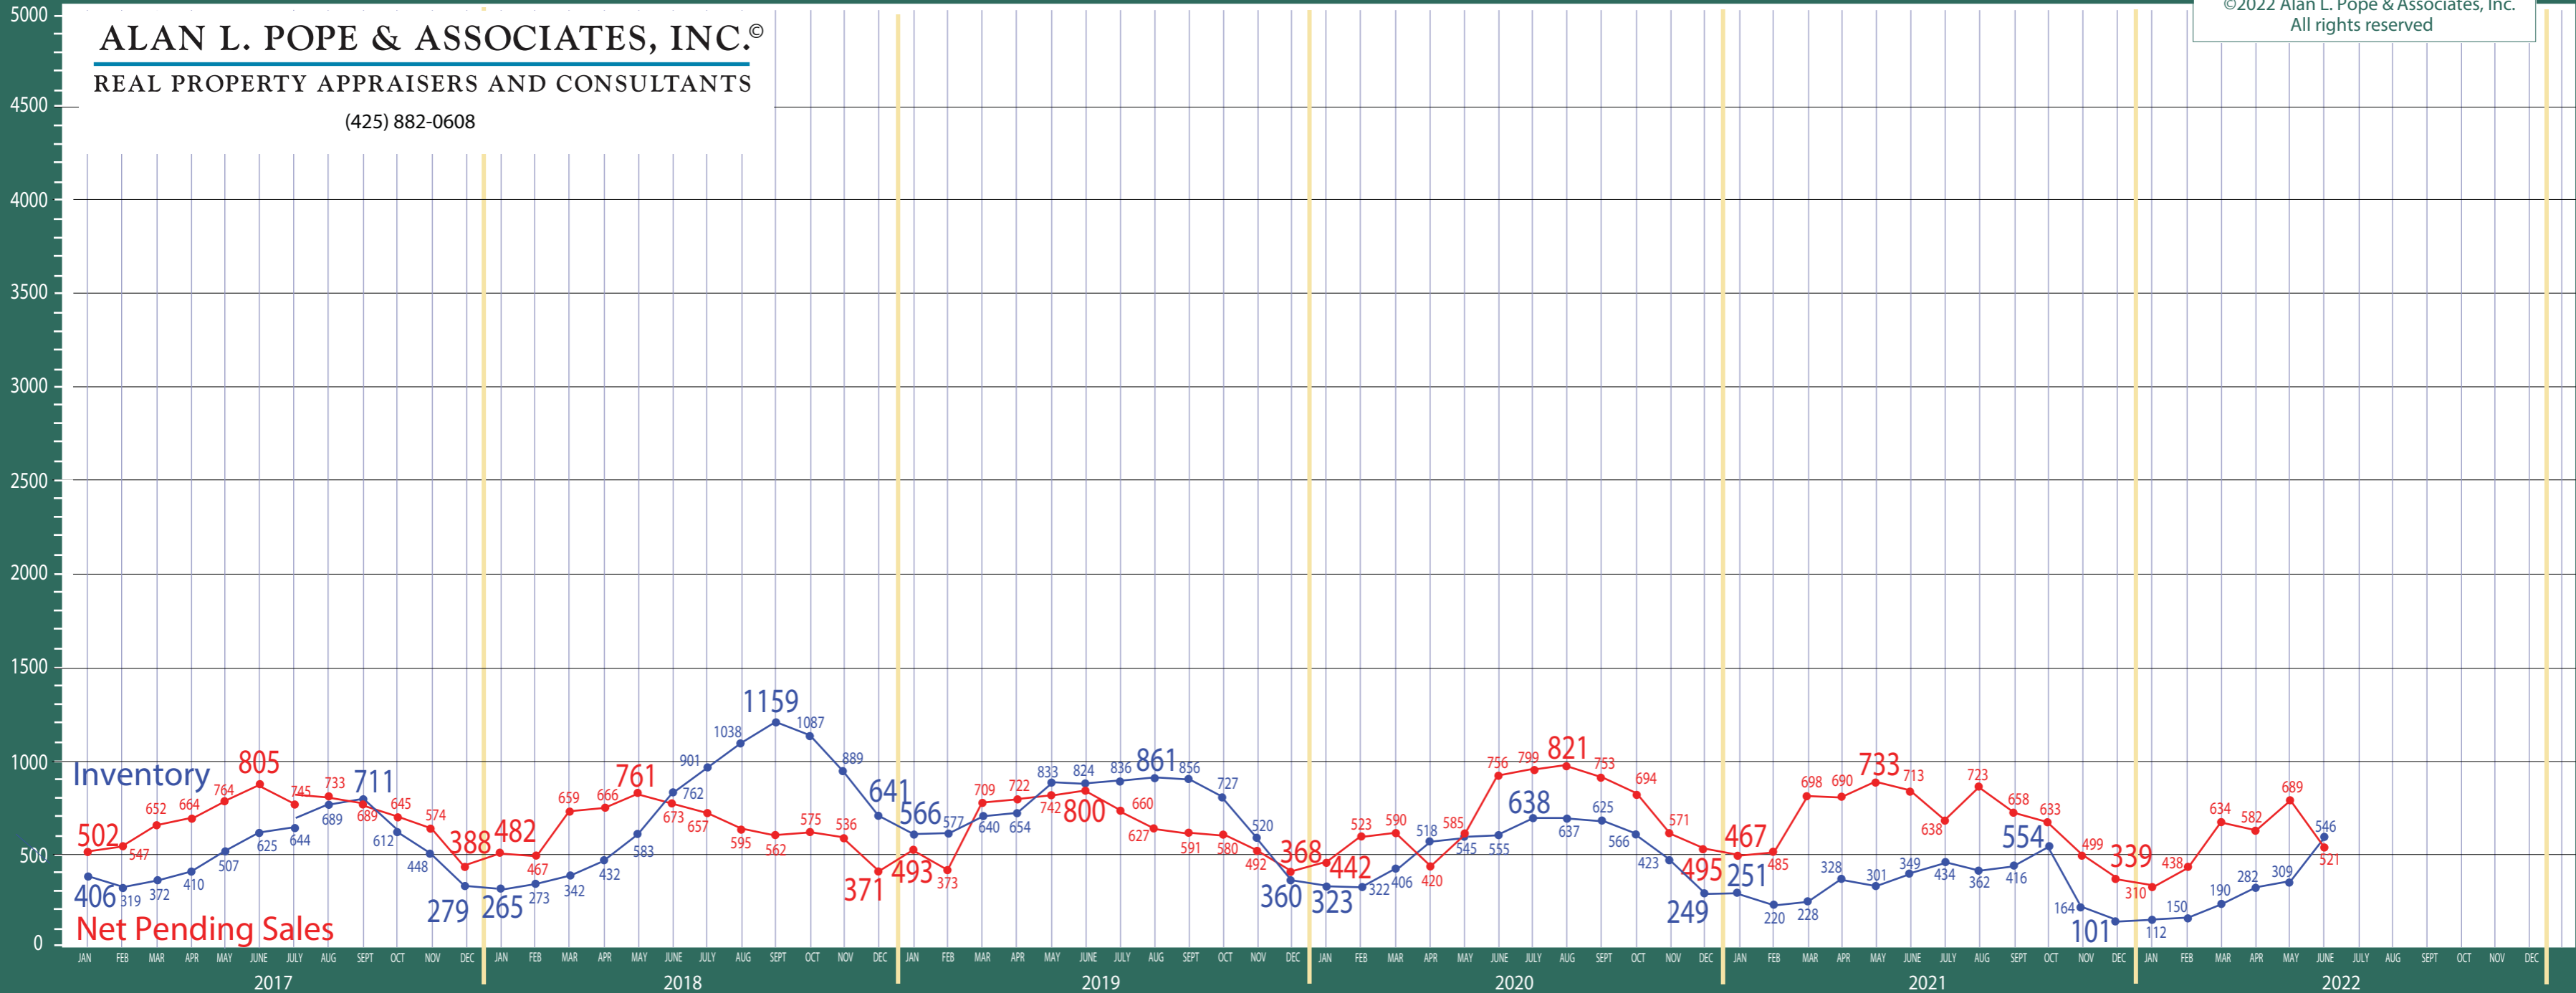

100-140 West Seattle to Federal Way

Listing Residential & Condo Only

ALAN L. POPE & ASSOCIATES, INC.®

REAL PROPERTY APPRAISERS AND CONSULTANTS

(425) 882-0608

©2022 Alan L. Pope & Associates, Inc.
All rights reserved