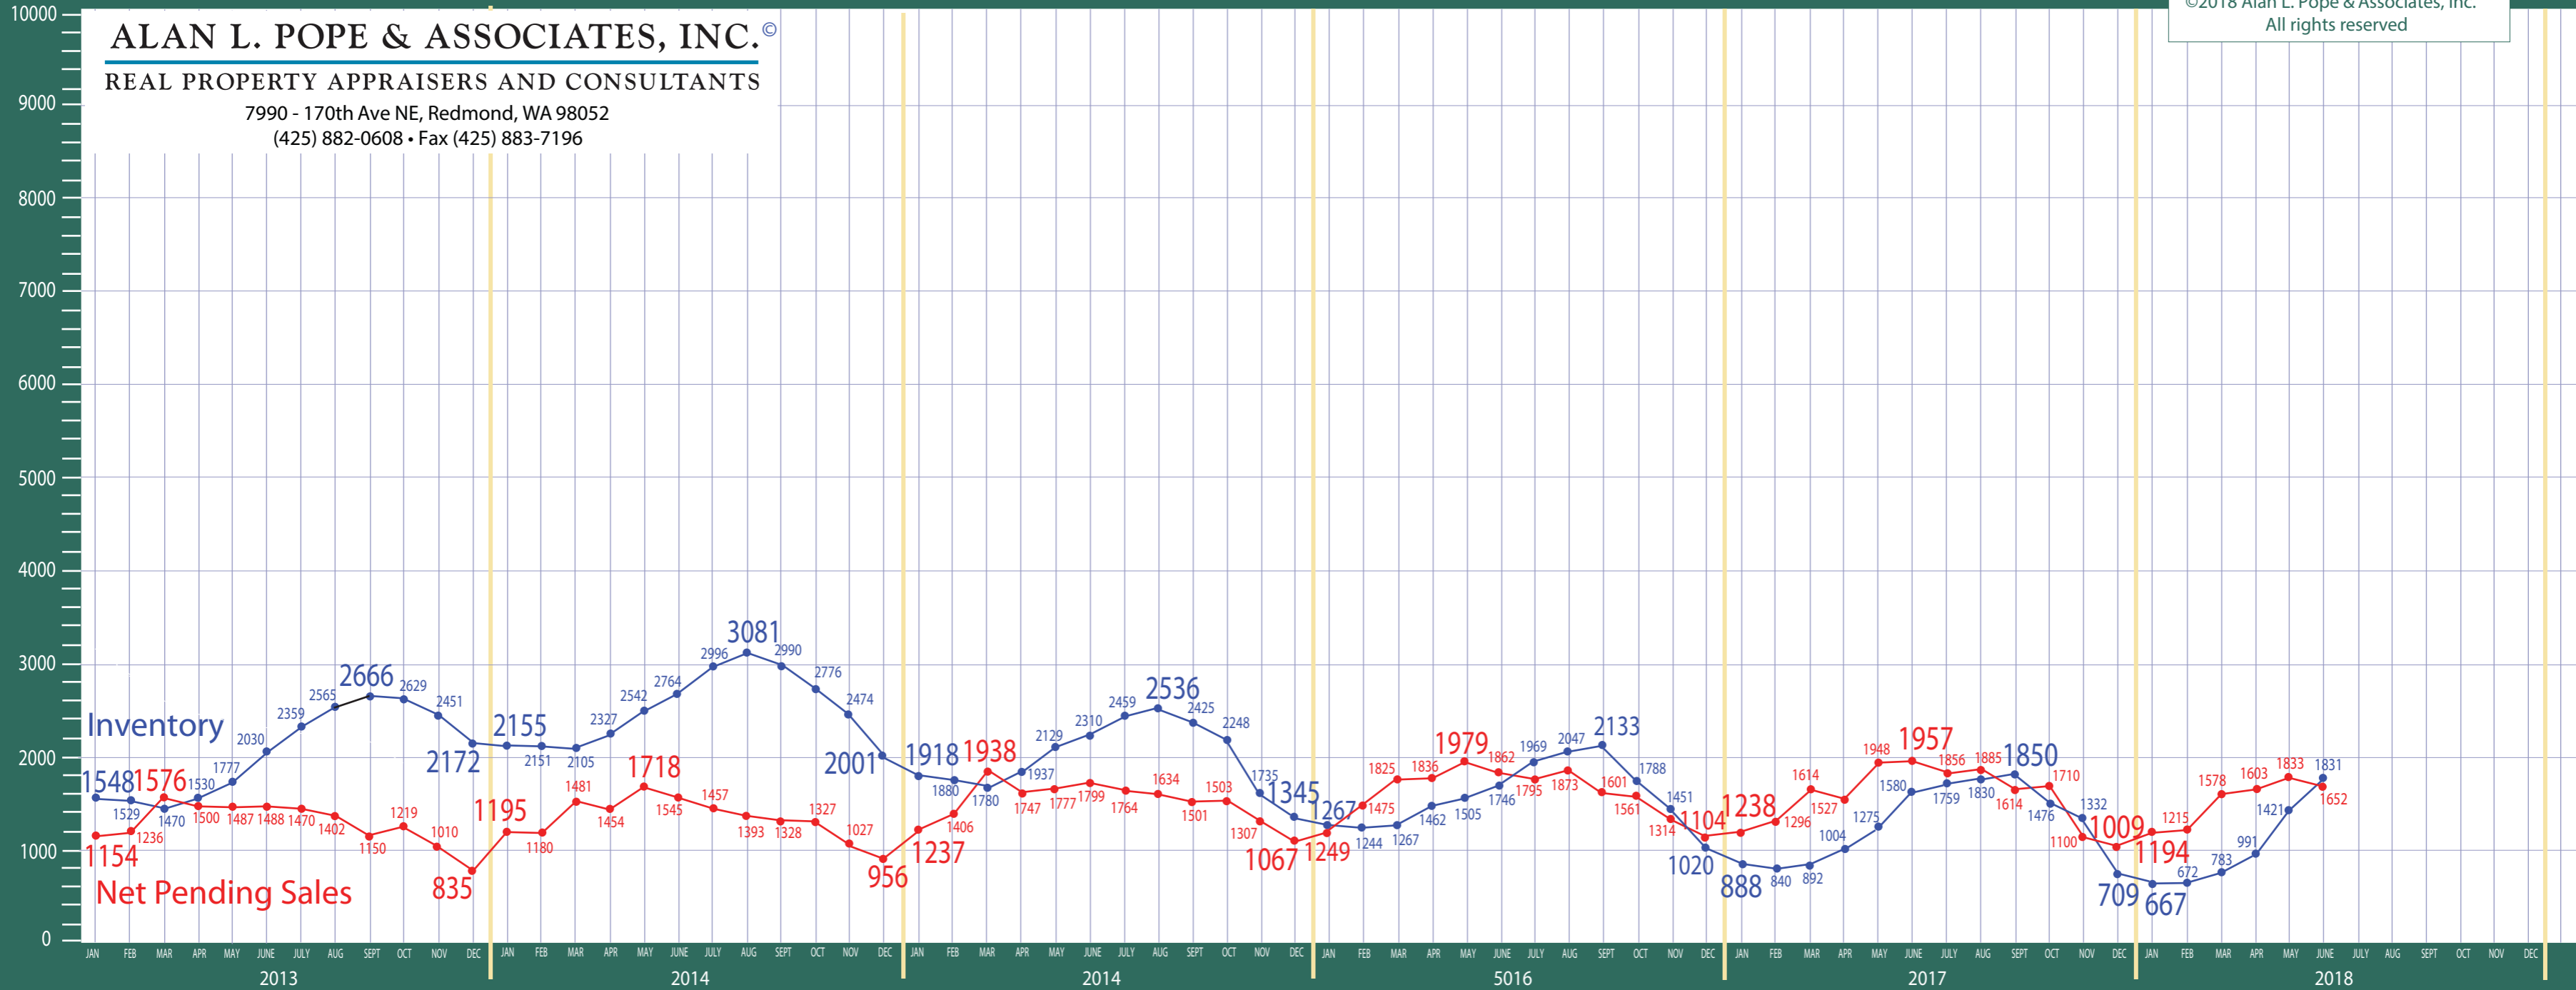

Snohomish County

Listing Residential & Condo Only

©2018 Alan L. Pope & Associates, Inc.
All rights reserved

ALAN L. POPE & ASSOCIATES, INC. ©
REAL PROPERTY APPRAISERS AND CONSULTANTS
 7990 - 170th Ave NE, Redmond, WA 98052
 (425) 882-0608 • Fax (425) 883-7196

ALAN L. POPE & ASSOCIATES, INC.®

REAL PROPERTY APPRAISERS AND CONSULTANTS

7990 - 170th Ave NE, Redmond, WA 98052

(425) 882-0608 • Fax (425) 883-7196

©2018 Alan L. Pope & Associates, Inc.
All rights reserved