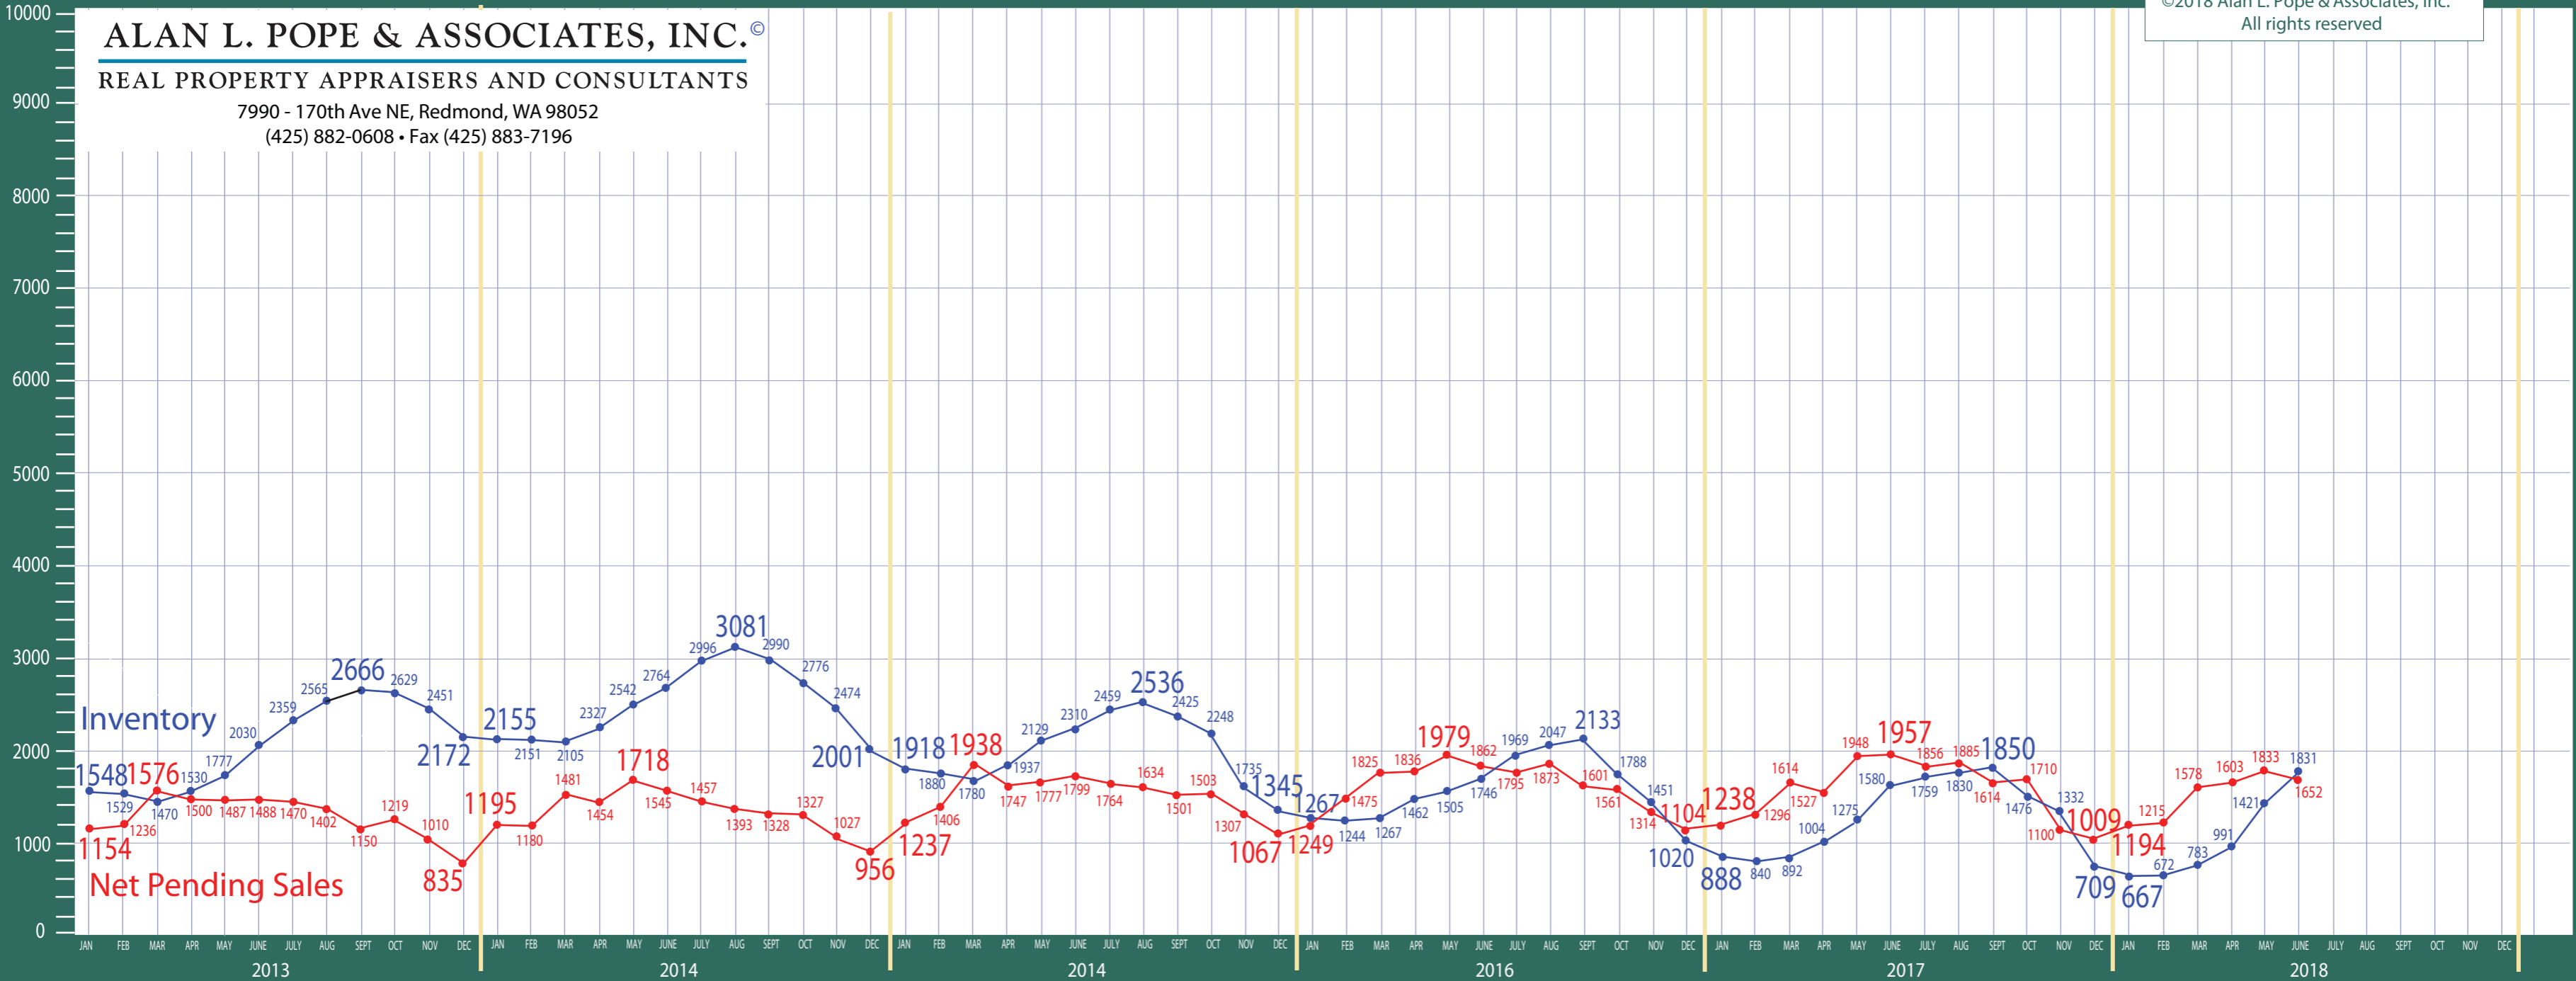

Snohomish County

Listing Residential & Condo Only

ALAN L. POPE & ASSOCIATES, INC. ©

REAL PROPERTY APPRAISERS AND CONSULTANTS

7990 - 170th Ave NE, Redmond, WA 98052
 (425) 882-0608 • Fax (425) 883-7196

©2018 Alan L. Pope & Associates, Inc.
 All rights reserved

Information Provided by The Northwest Multiple Listing Service

ALAN L. POPE & ASSOCIATES, INC.®

REAL PROPERTY APPRAISERS AND CONSULTANTS

7990 - 170th Ave NE, Redmond, WA 98052

(425) 882-0608 • Fax (425) 883-7196