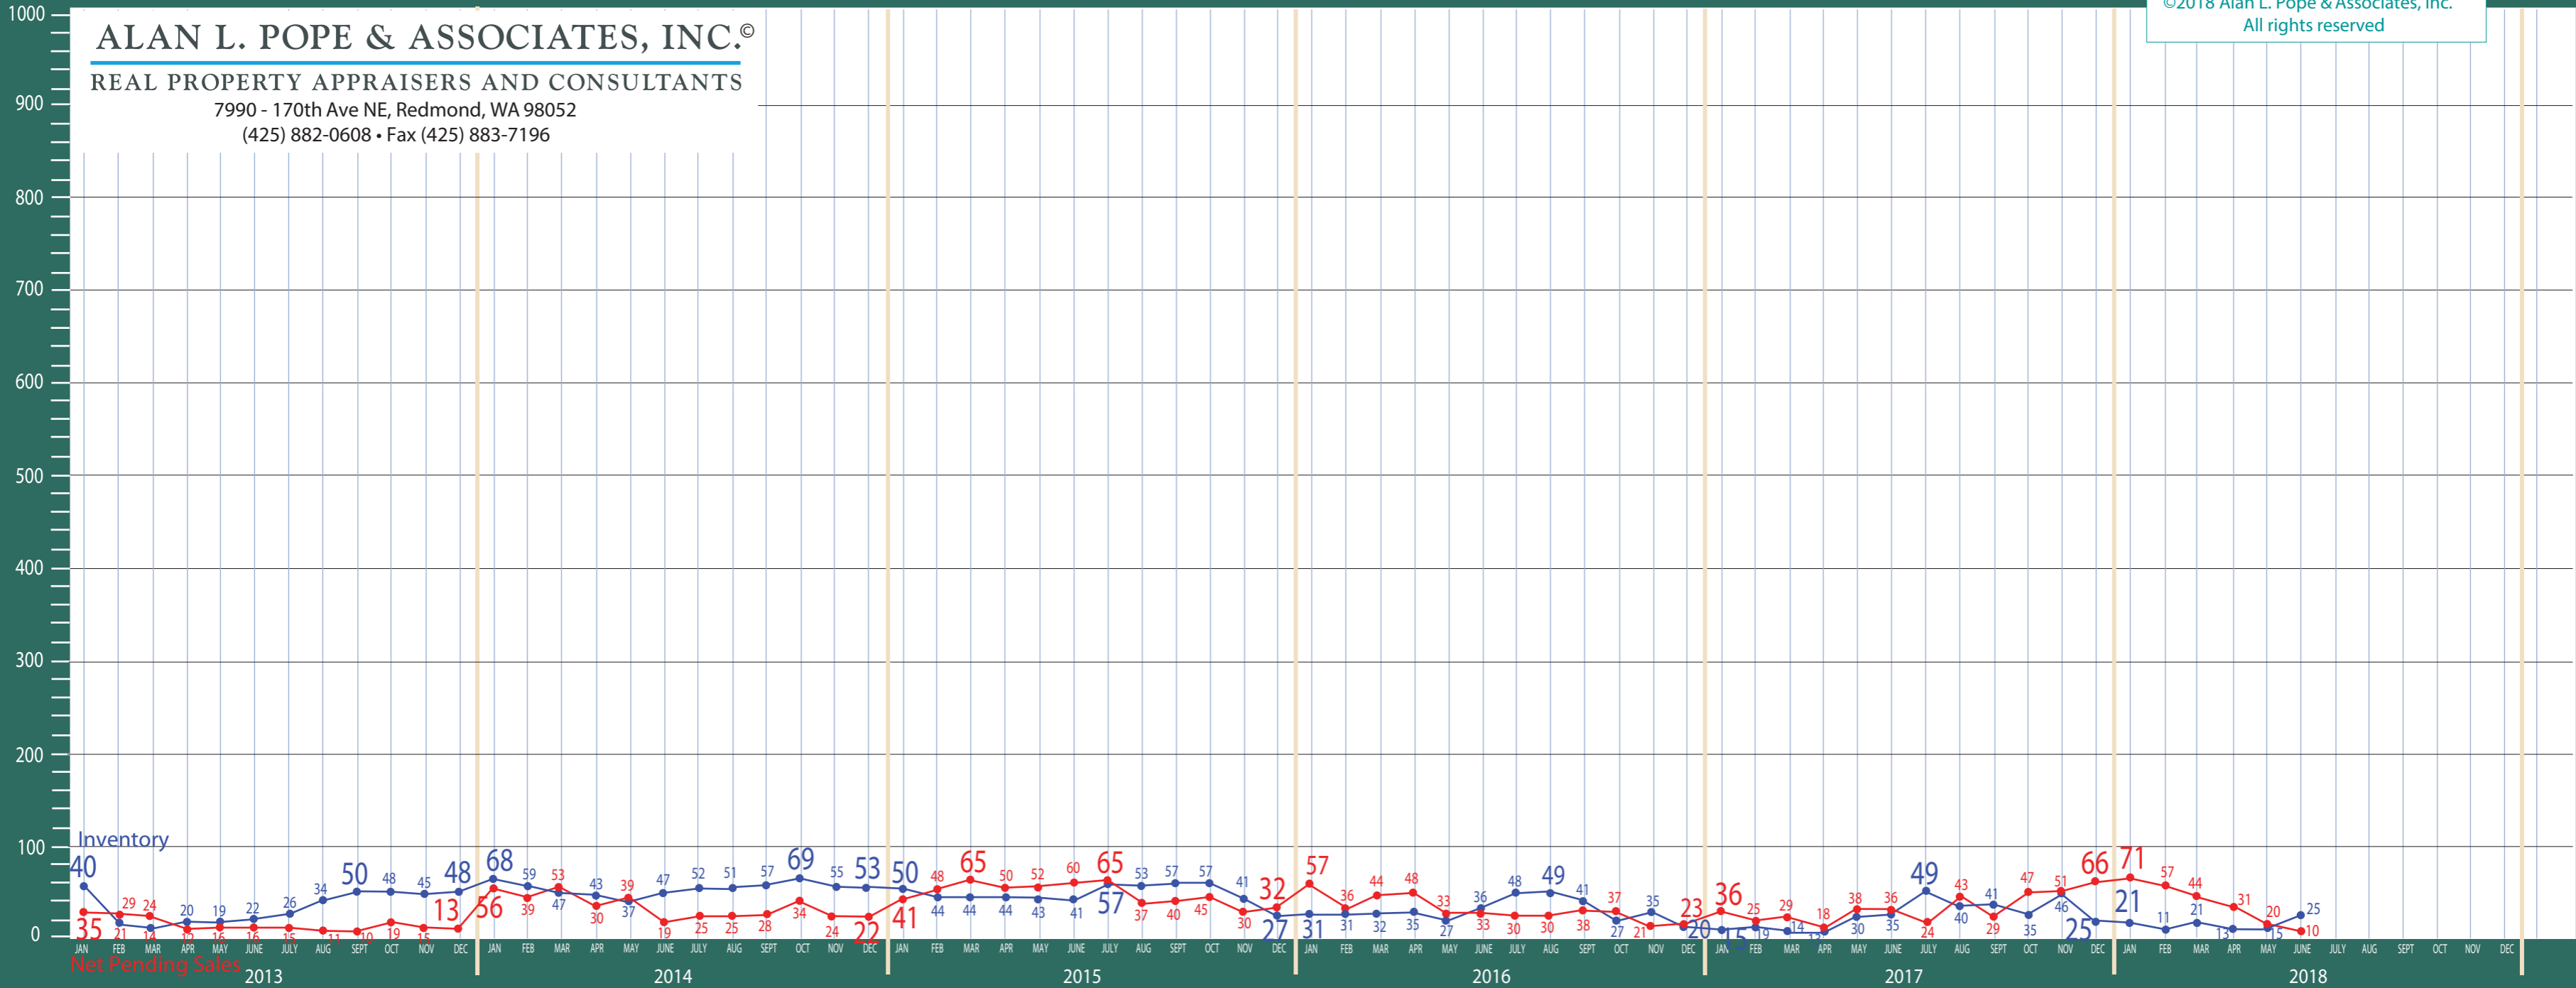

Snohomish County

New Construction - Condo Statistics

©2018 Alan L. Pope & Associates, Inc.
All rights reserved

ALAN L. POPE & ASSOCIATES, INC.®

REAL PROPERTY APPRAISERS AND CONSULTANTS

7990 - 170th Ave NE, Redmond, WA 98052

(425) 882-0608 • Fax (425) 883-7196