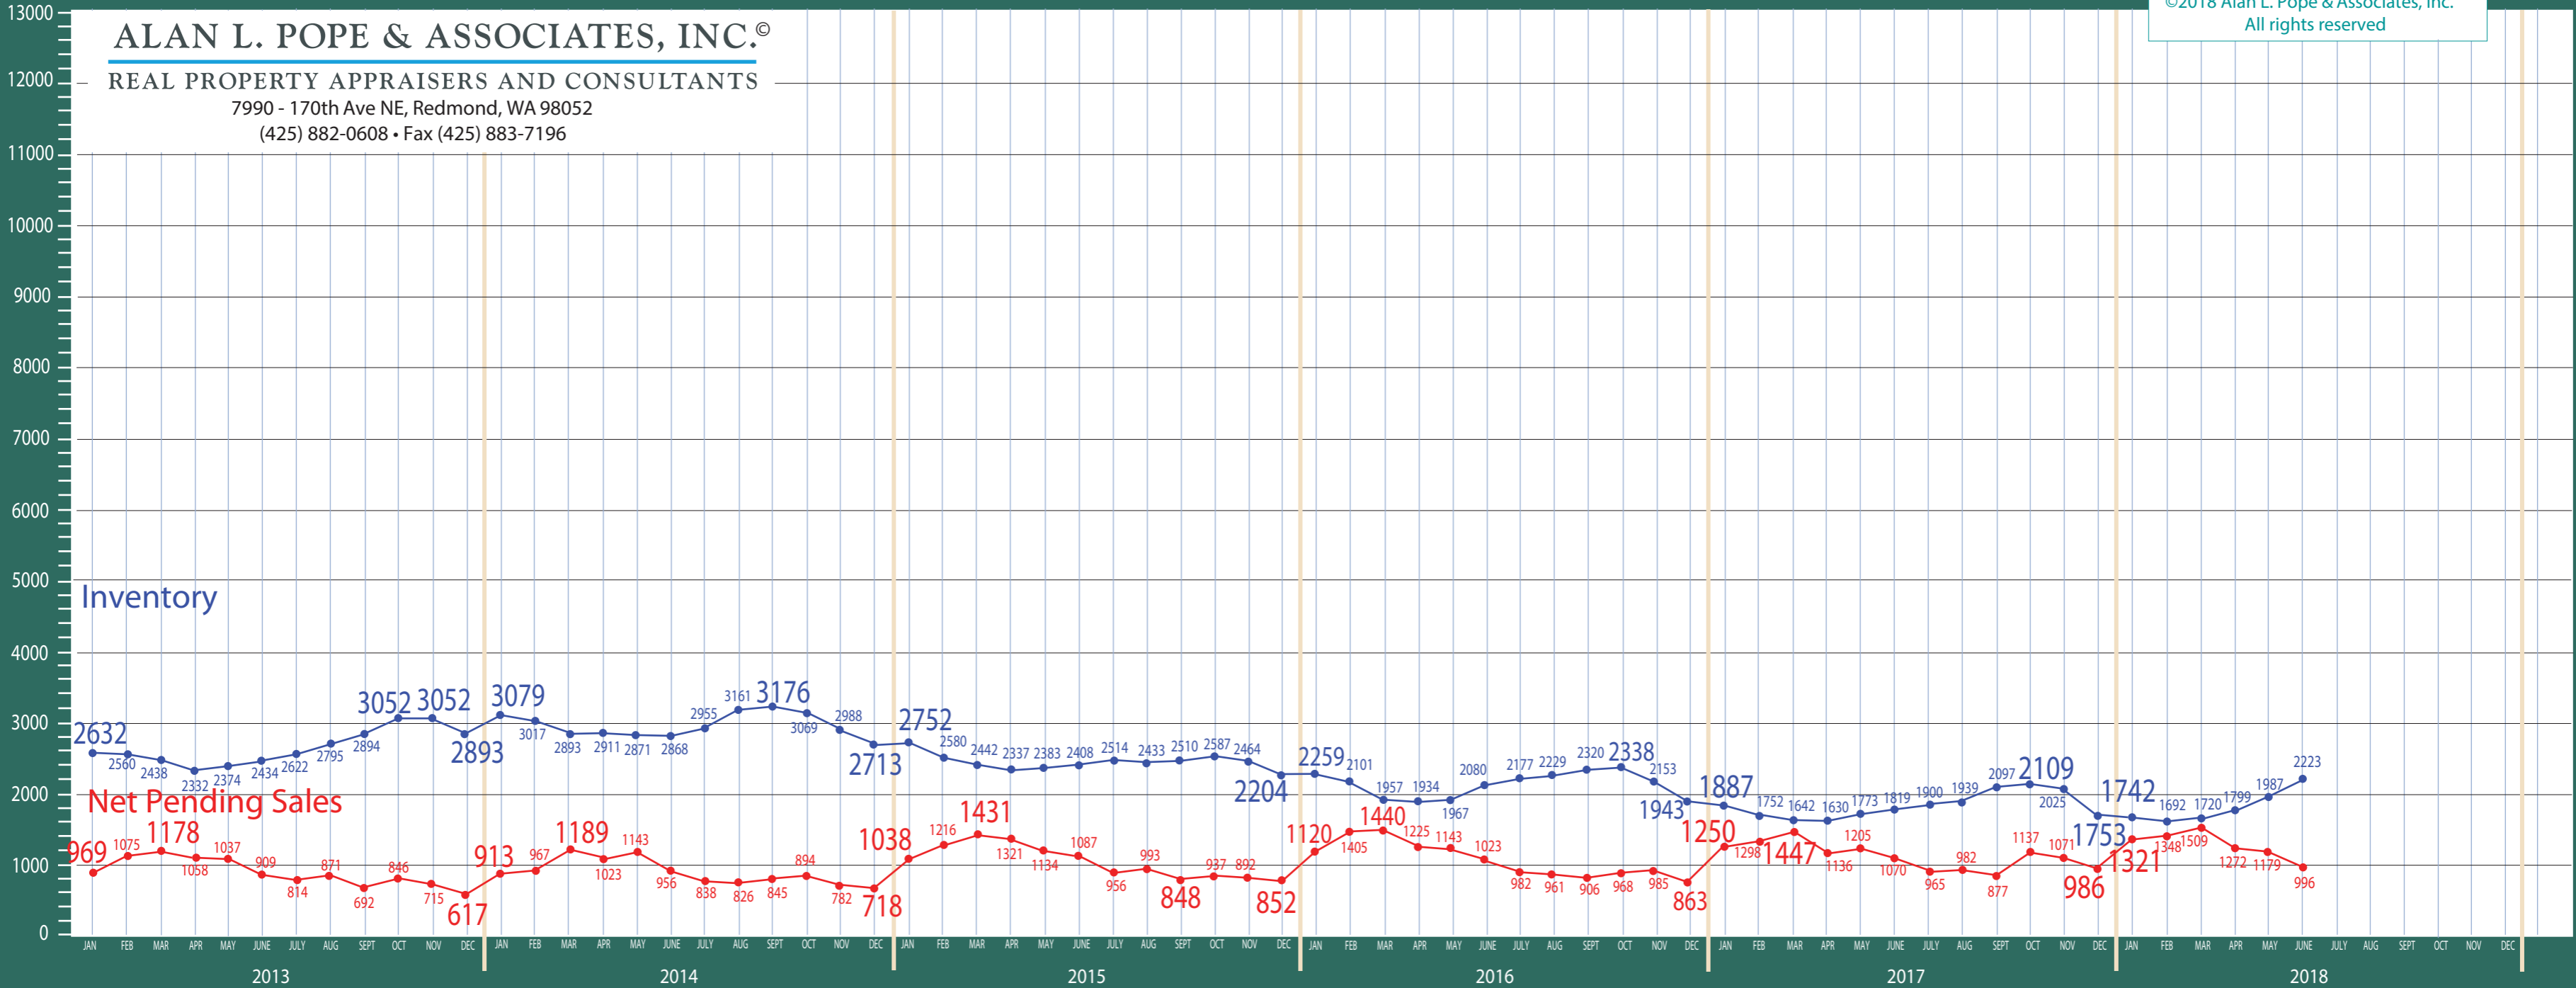

Puget Sound Region

New Construction - Residential & Condo Statistics

©2018 Alan L. Pope & Associates, Inc.
All rights reserved

ALAN L. POPE & ASSOCIATES, INC.®

REAL PROPERTY APPRAISERS AND CONSULTANTS

7990 - 170th Ave NE, Redmond, WA 98052

(425) 882-0608 • Fax (425) 883-7196