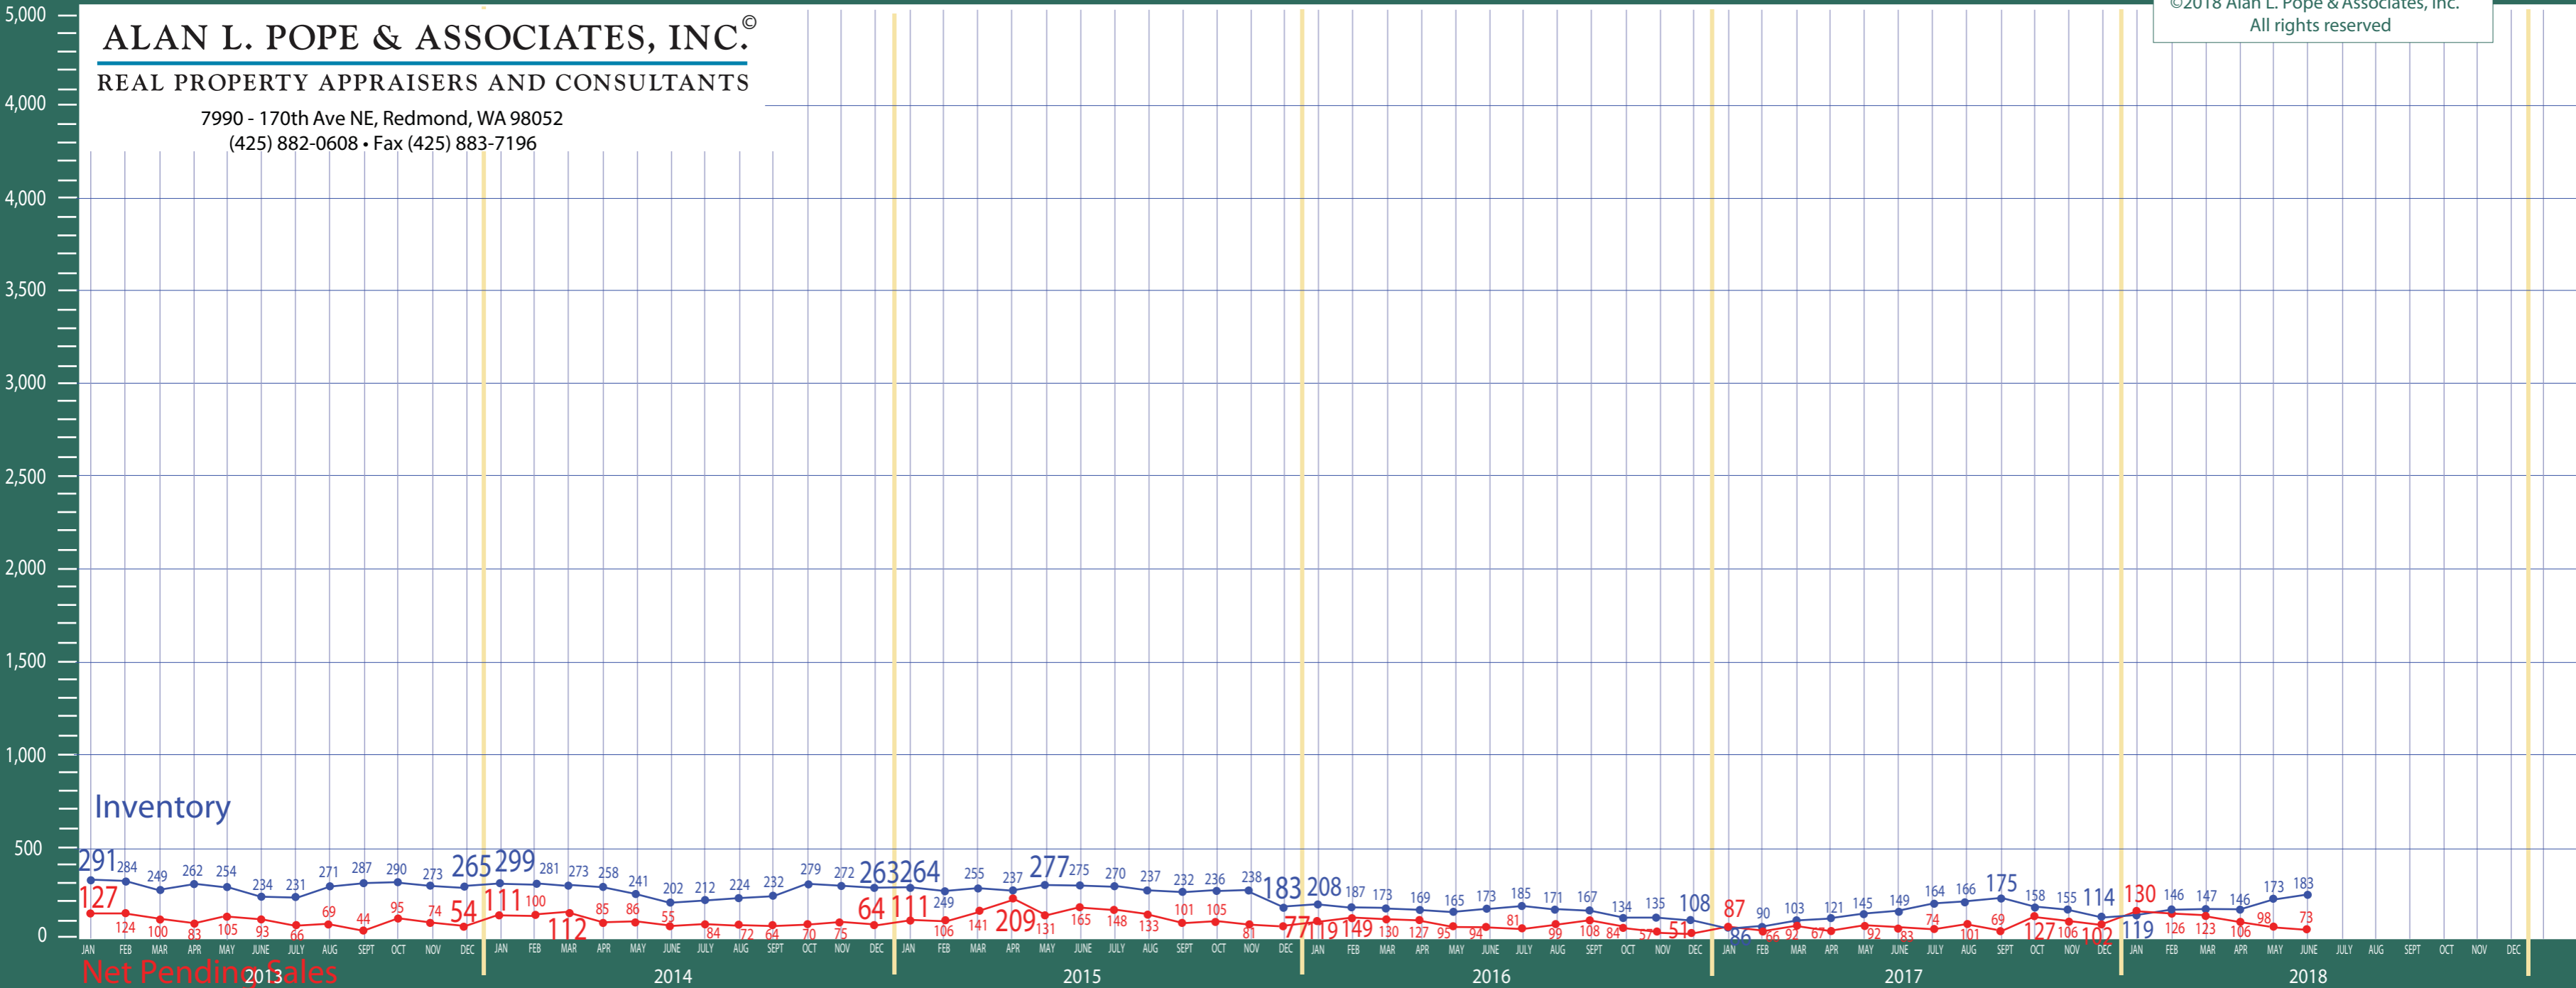

Puget Sound Region

New Construction - Condo Statistics

©2018 Alan L. Pope & Associates, Inc.
All rights reserved

ALAN L. POPE & ASSOCIATES, INC.®

REAL PROPERTY APPRAISERS AND CONSULTANTS

7990 - 170th Ave NE, Redmond, WA 98052
(425) 882-0608 • Fax (425) 883-7196

Inventory

Net Pending Sales

Puget Sound Region

New Construction - Condo Statistics

ALAN L. POPE & ASSOCIATES, INC.®

REAL PROPERTY APPRAISERS AND CONSULTANTS

7990 - 170th Ave NE, Redmond, WA 98052
 (425) 882-0608 • Fax (425) 883-7196