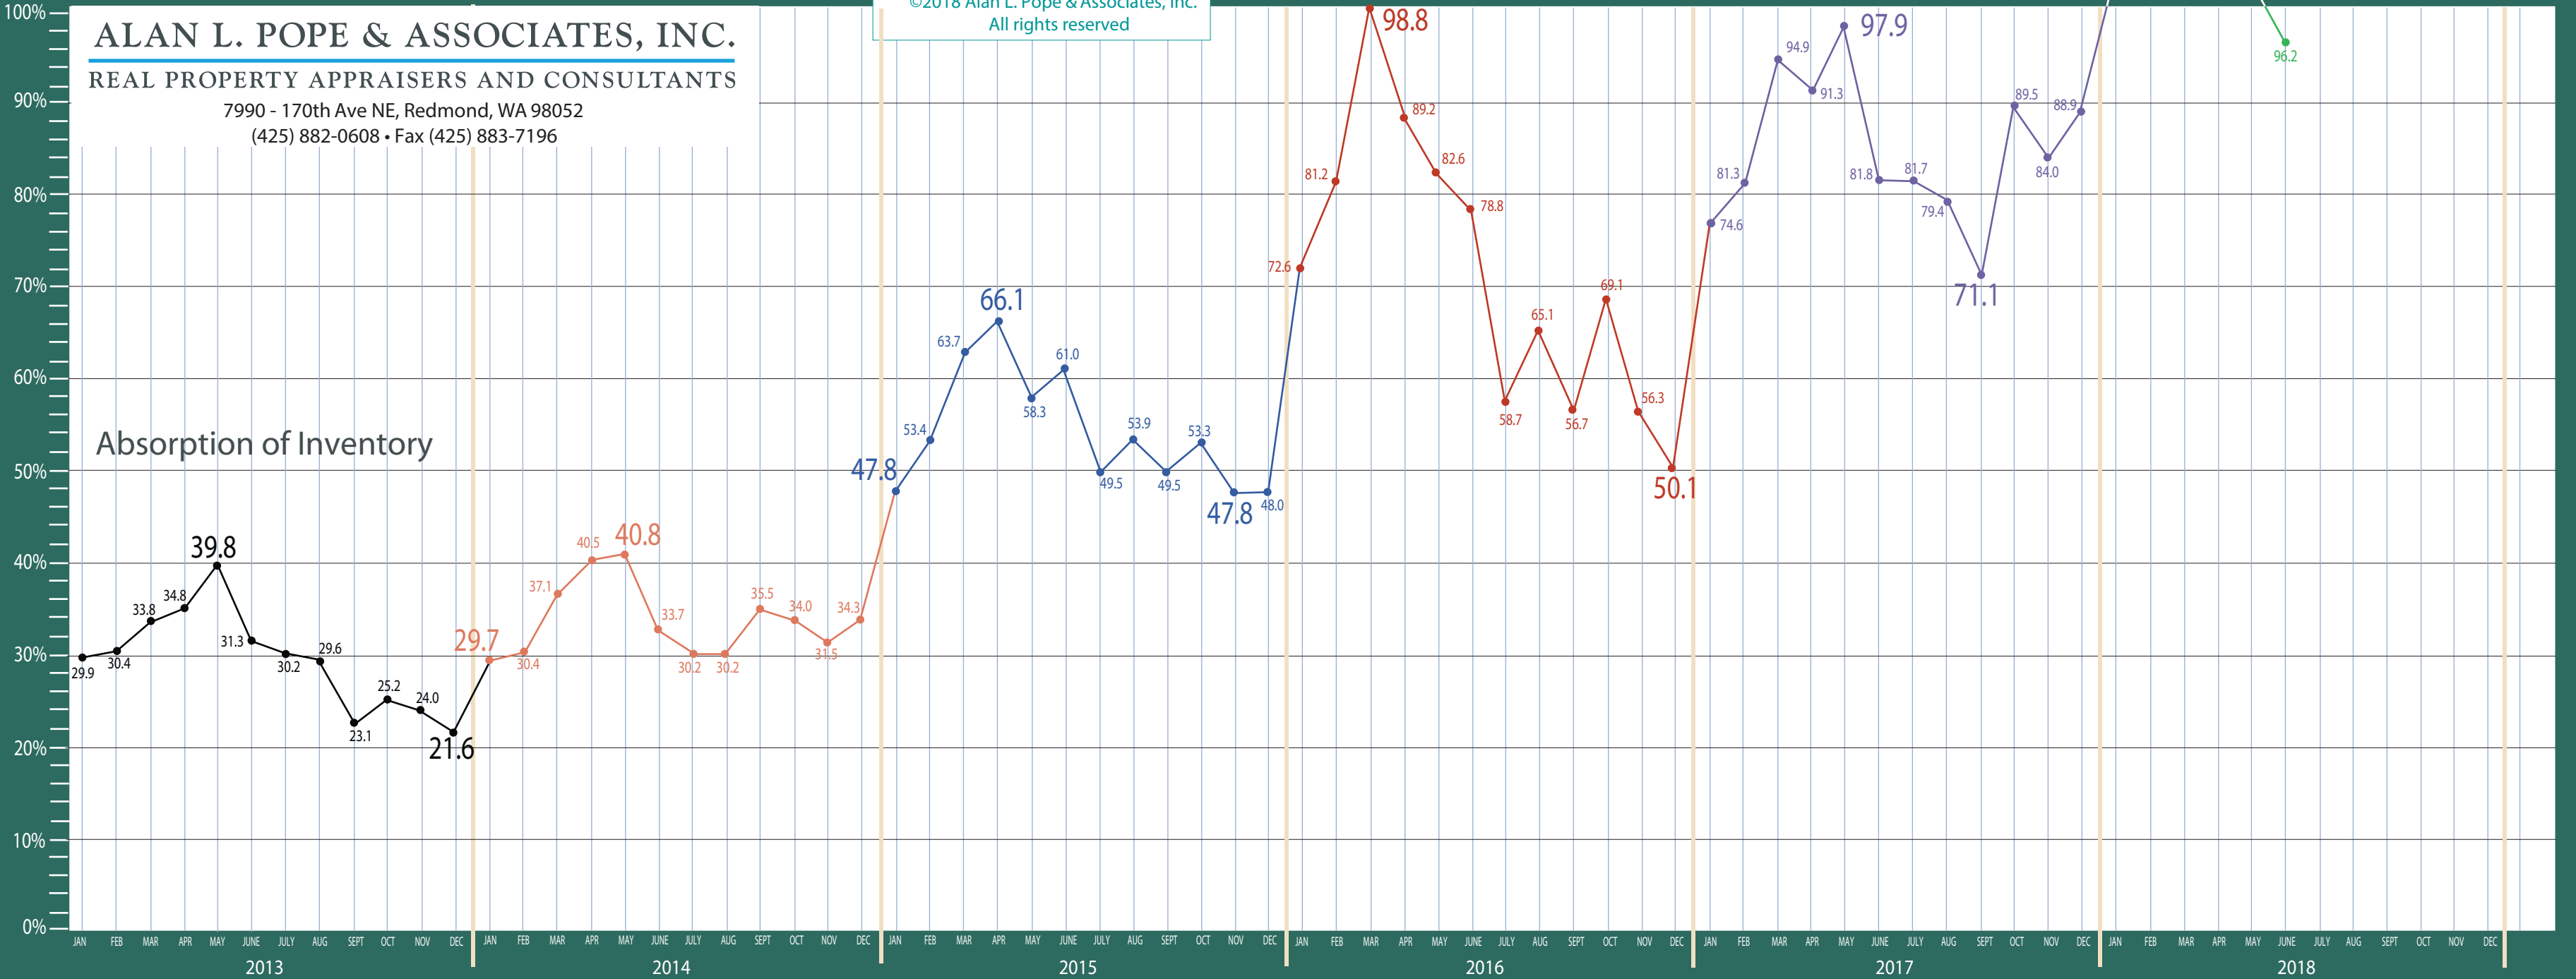

Kitsap County

Absorption of Inventory Residential & Condo Only

ALAN L. POPE & ASSOCIATES, INC.

REAL PROPERTY APPRAISERS AND CONSULTANTS

7990 - 170th Ave NE, Redmond, WA 98052
(425) 882-0608 • Fax (425) 883-7196

©2018 Alan L. Pope & Associates, Inc.
All rights reserved

Absorption of Inventory