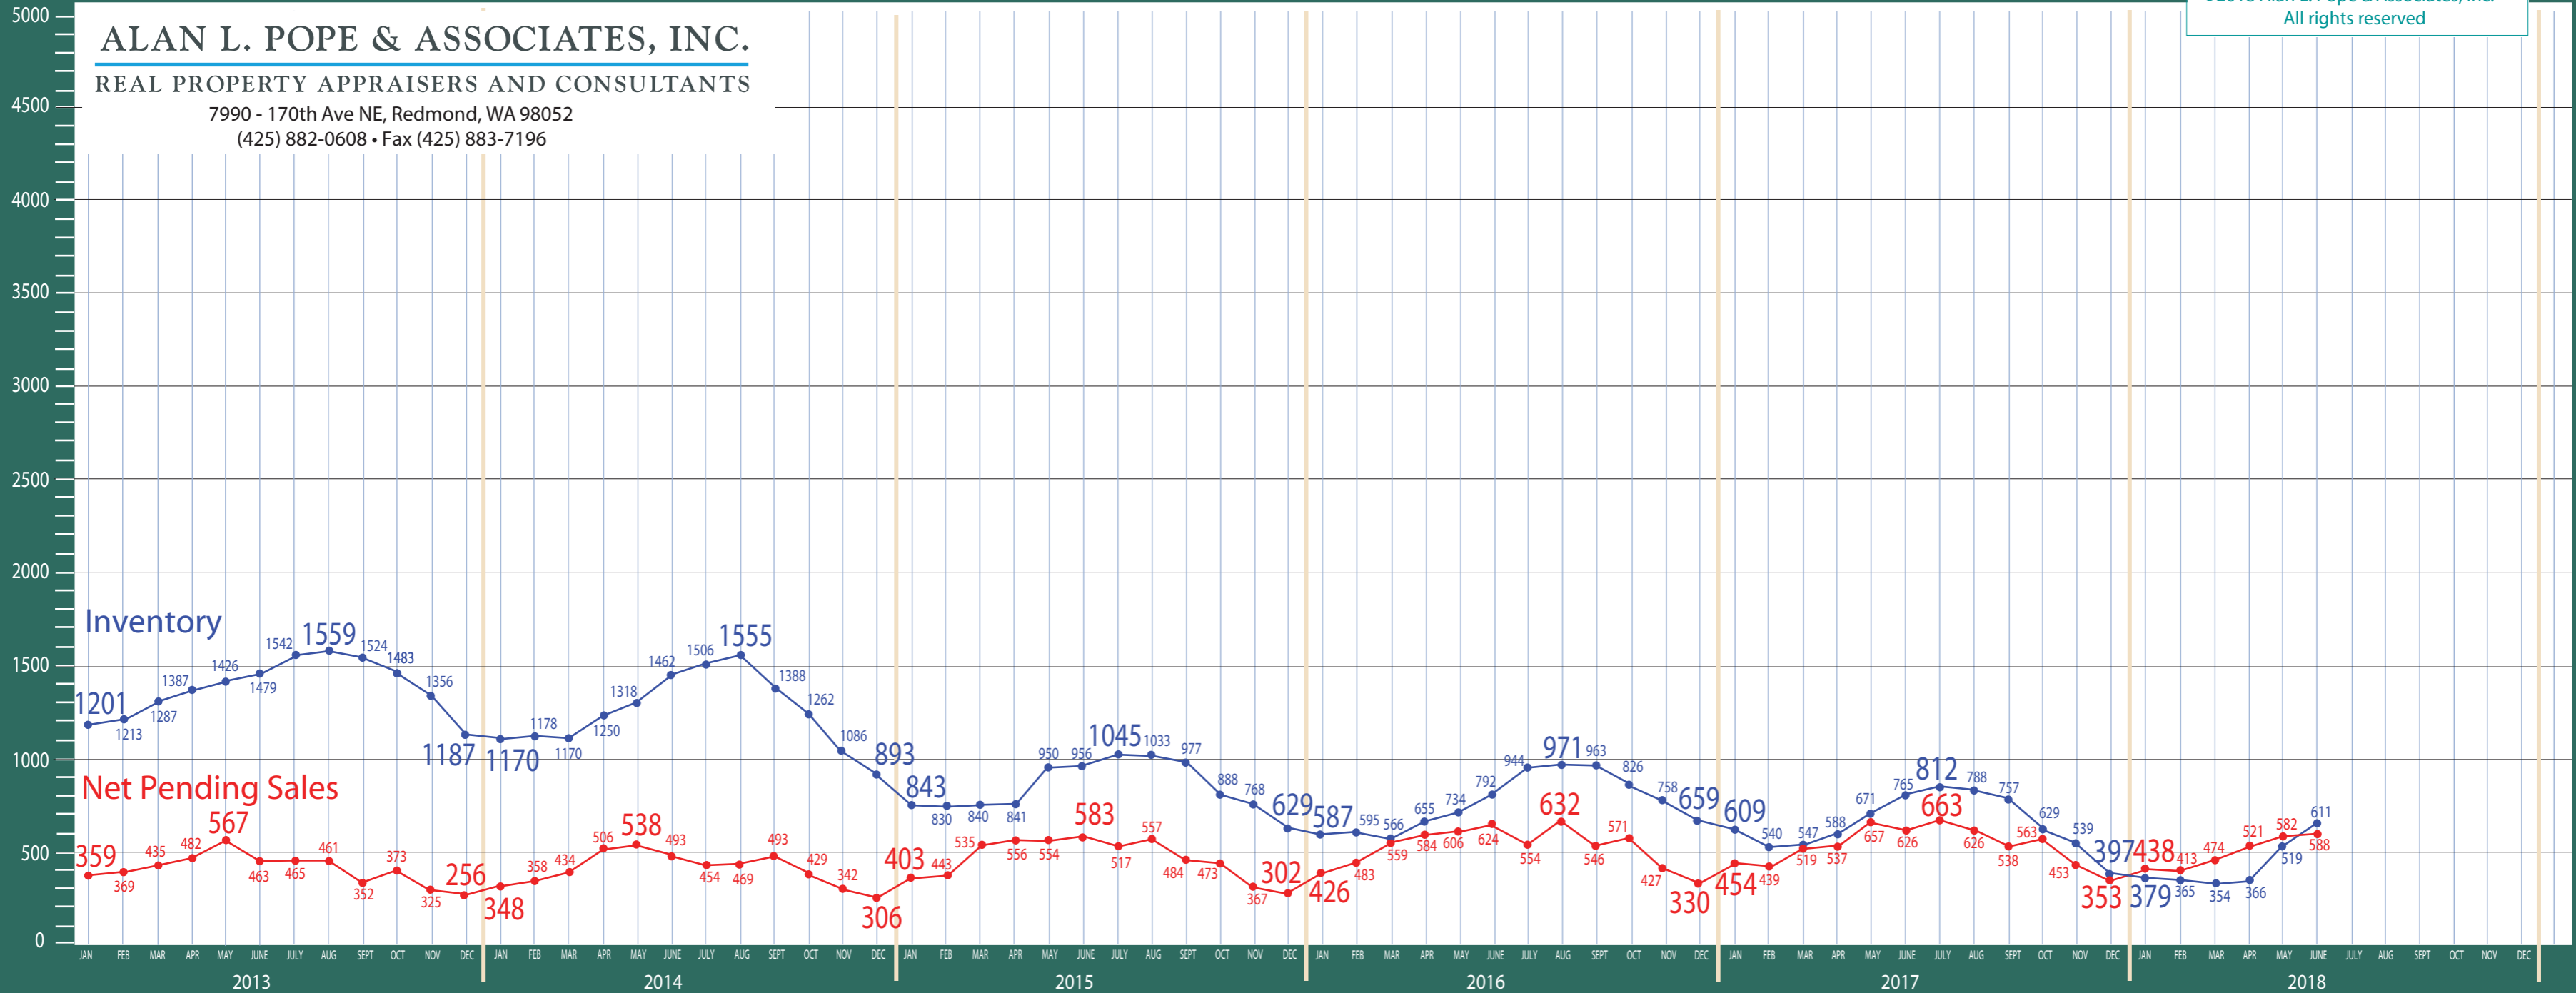

Kitsap County

Listing Residential & Condo Only

©2018 Alan L. Pope & Associates, Inc.
All rights reserved

ALAN L. POPE & ASSOCIATES, INC.

REAL PROPERTY APPRAISERS AND CONSULTANTS

7990 - 170th Ave NE, Redmond, WA 98052
(425) 882-0608 • Fax (425) 883-7196

Information Provided by The Northwest Multiple Listing Service

Kitsap County

Absorption of Inventory Residential & Condo Only

ALAN L. POPE & ASSOCIATES, INC.

REAL PROPERTY APPRAISERS AND CONSULTANTS

7990 - 170th Ave NE, Redmond, WA 98052
 (425) 882-0608 • Fax (425) 883-7196