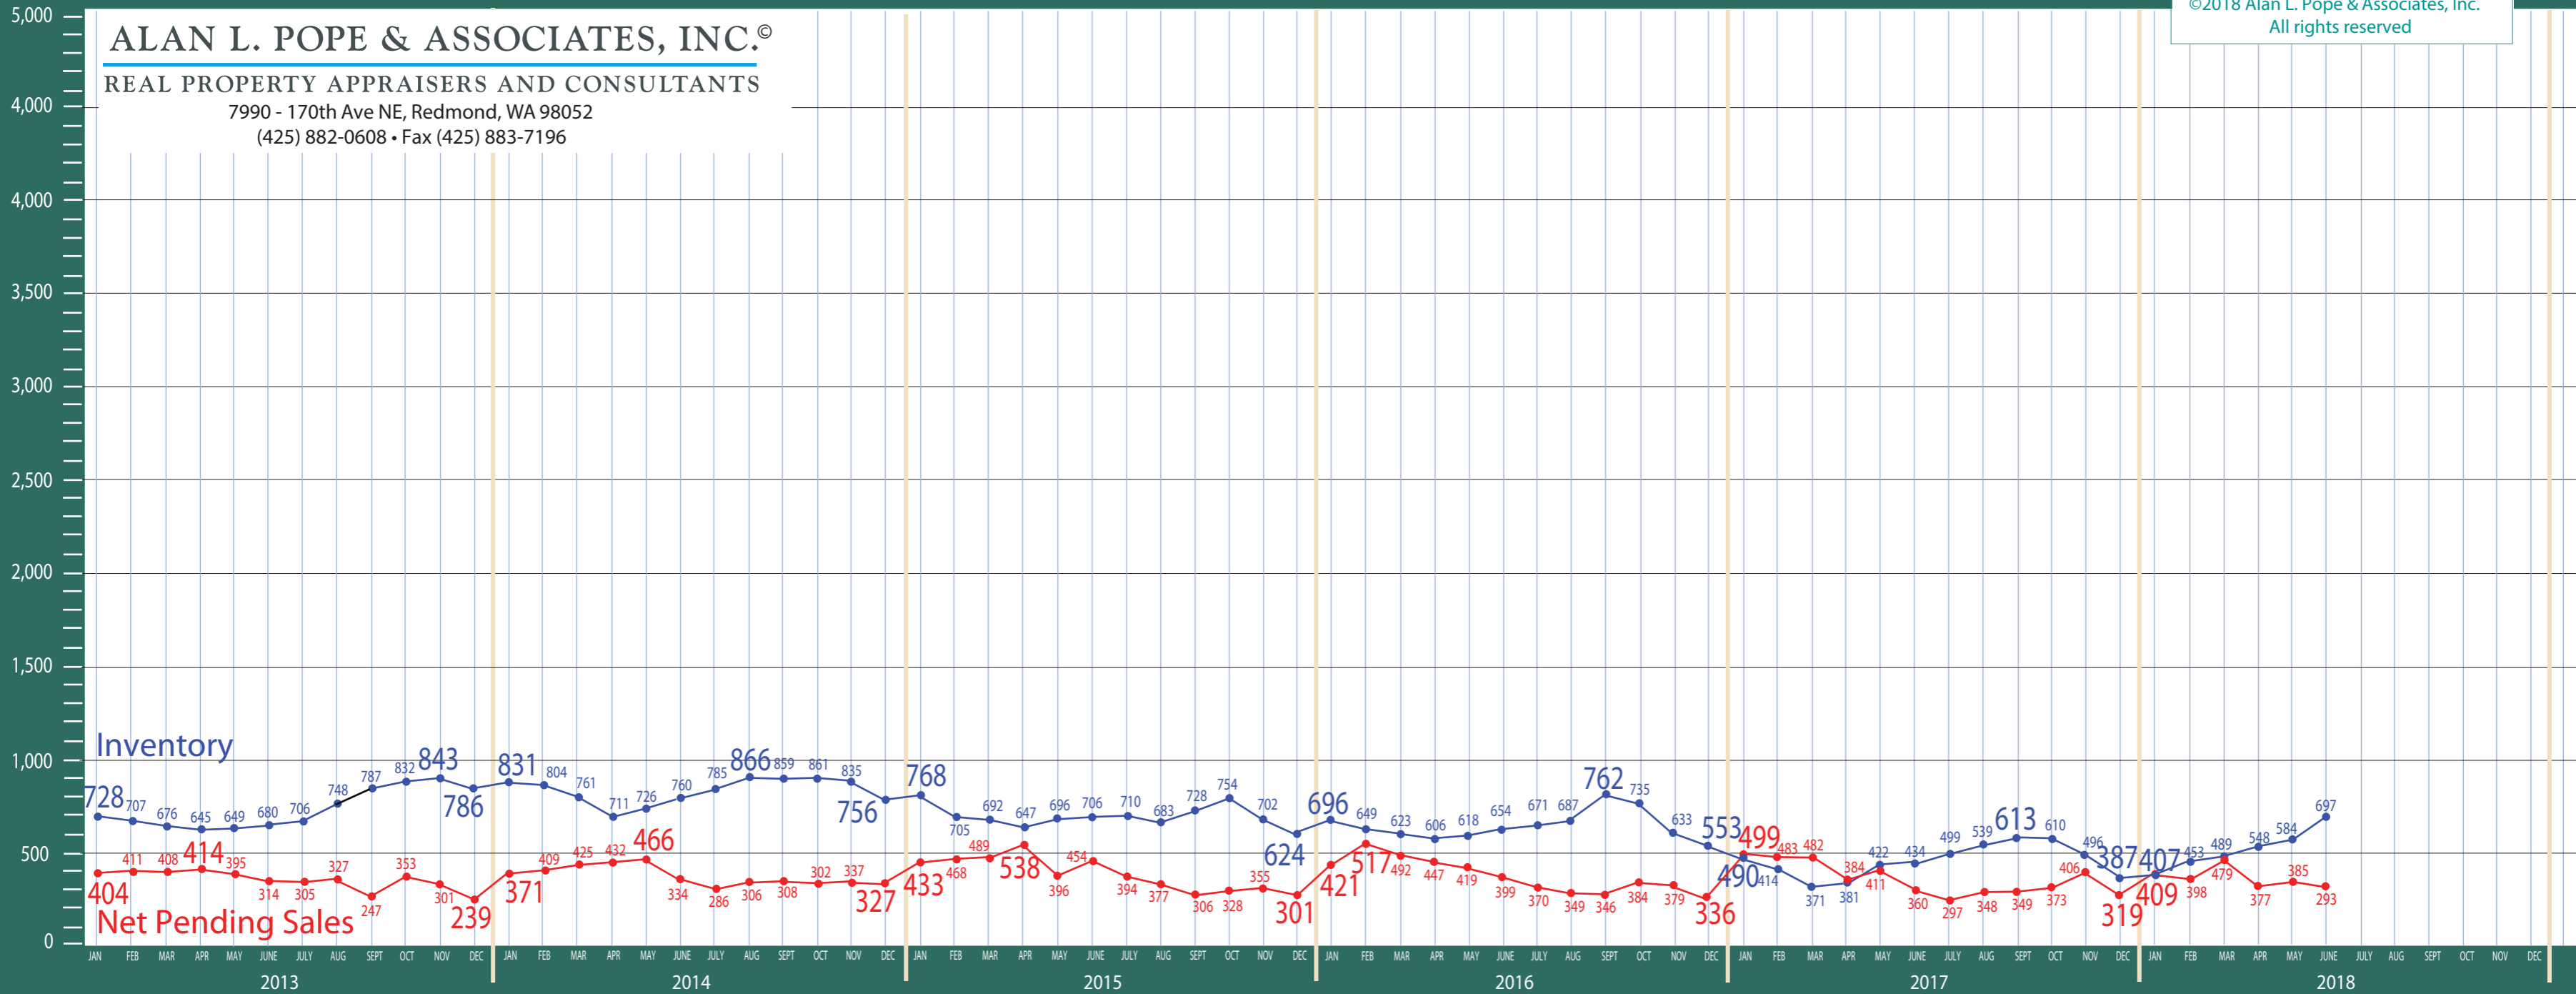

King County

New Construction - Residential & Condo Statistics

©2018 Alan L. Pope & Associates, Inc.
All rights reserved

ALAN L. POPE & ASSOCIATES, INC.®

REAL PROPERTY APPRAISERS AND CONSULTANTS

7990 - 170th Ave NE, Redmond, WA 98052
(425) 882-0608 • Fax (425) 883-7196

Information Provided by The Northwest Multiple Listing Service

King County

New Construction - Residential & Condo Statistics

ALAN L. POPE & ASSOCIATES, INC.®

REAL PROPERTY APPRAISERS AND CONSULTANTS

7990 - 170th Ave NE, Redmond, WA 98052