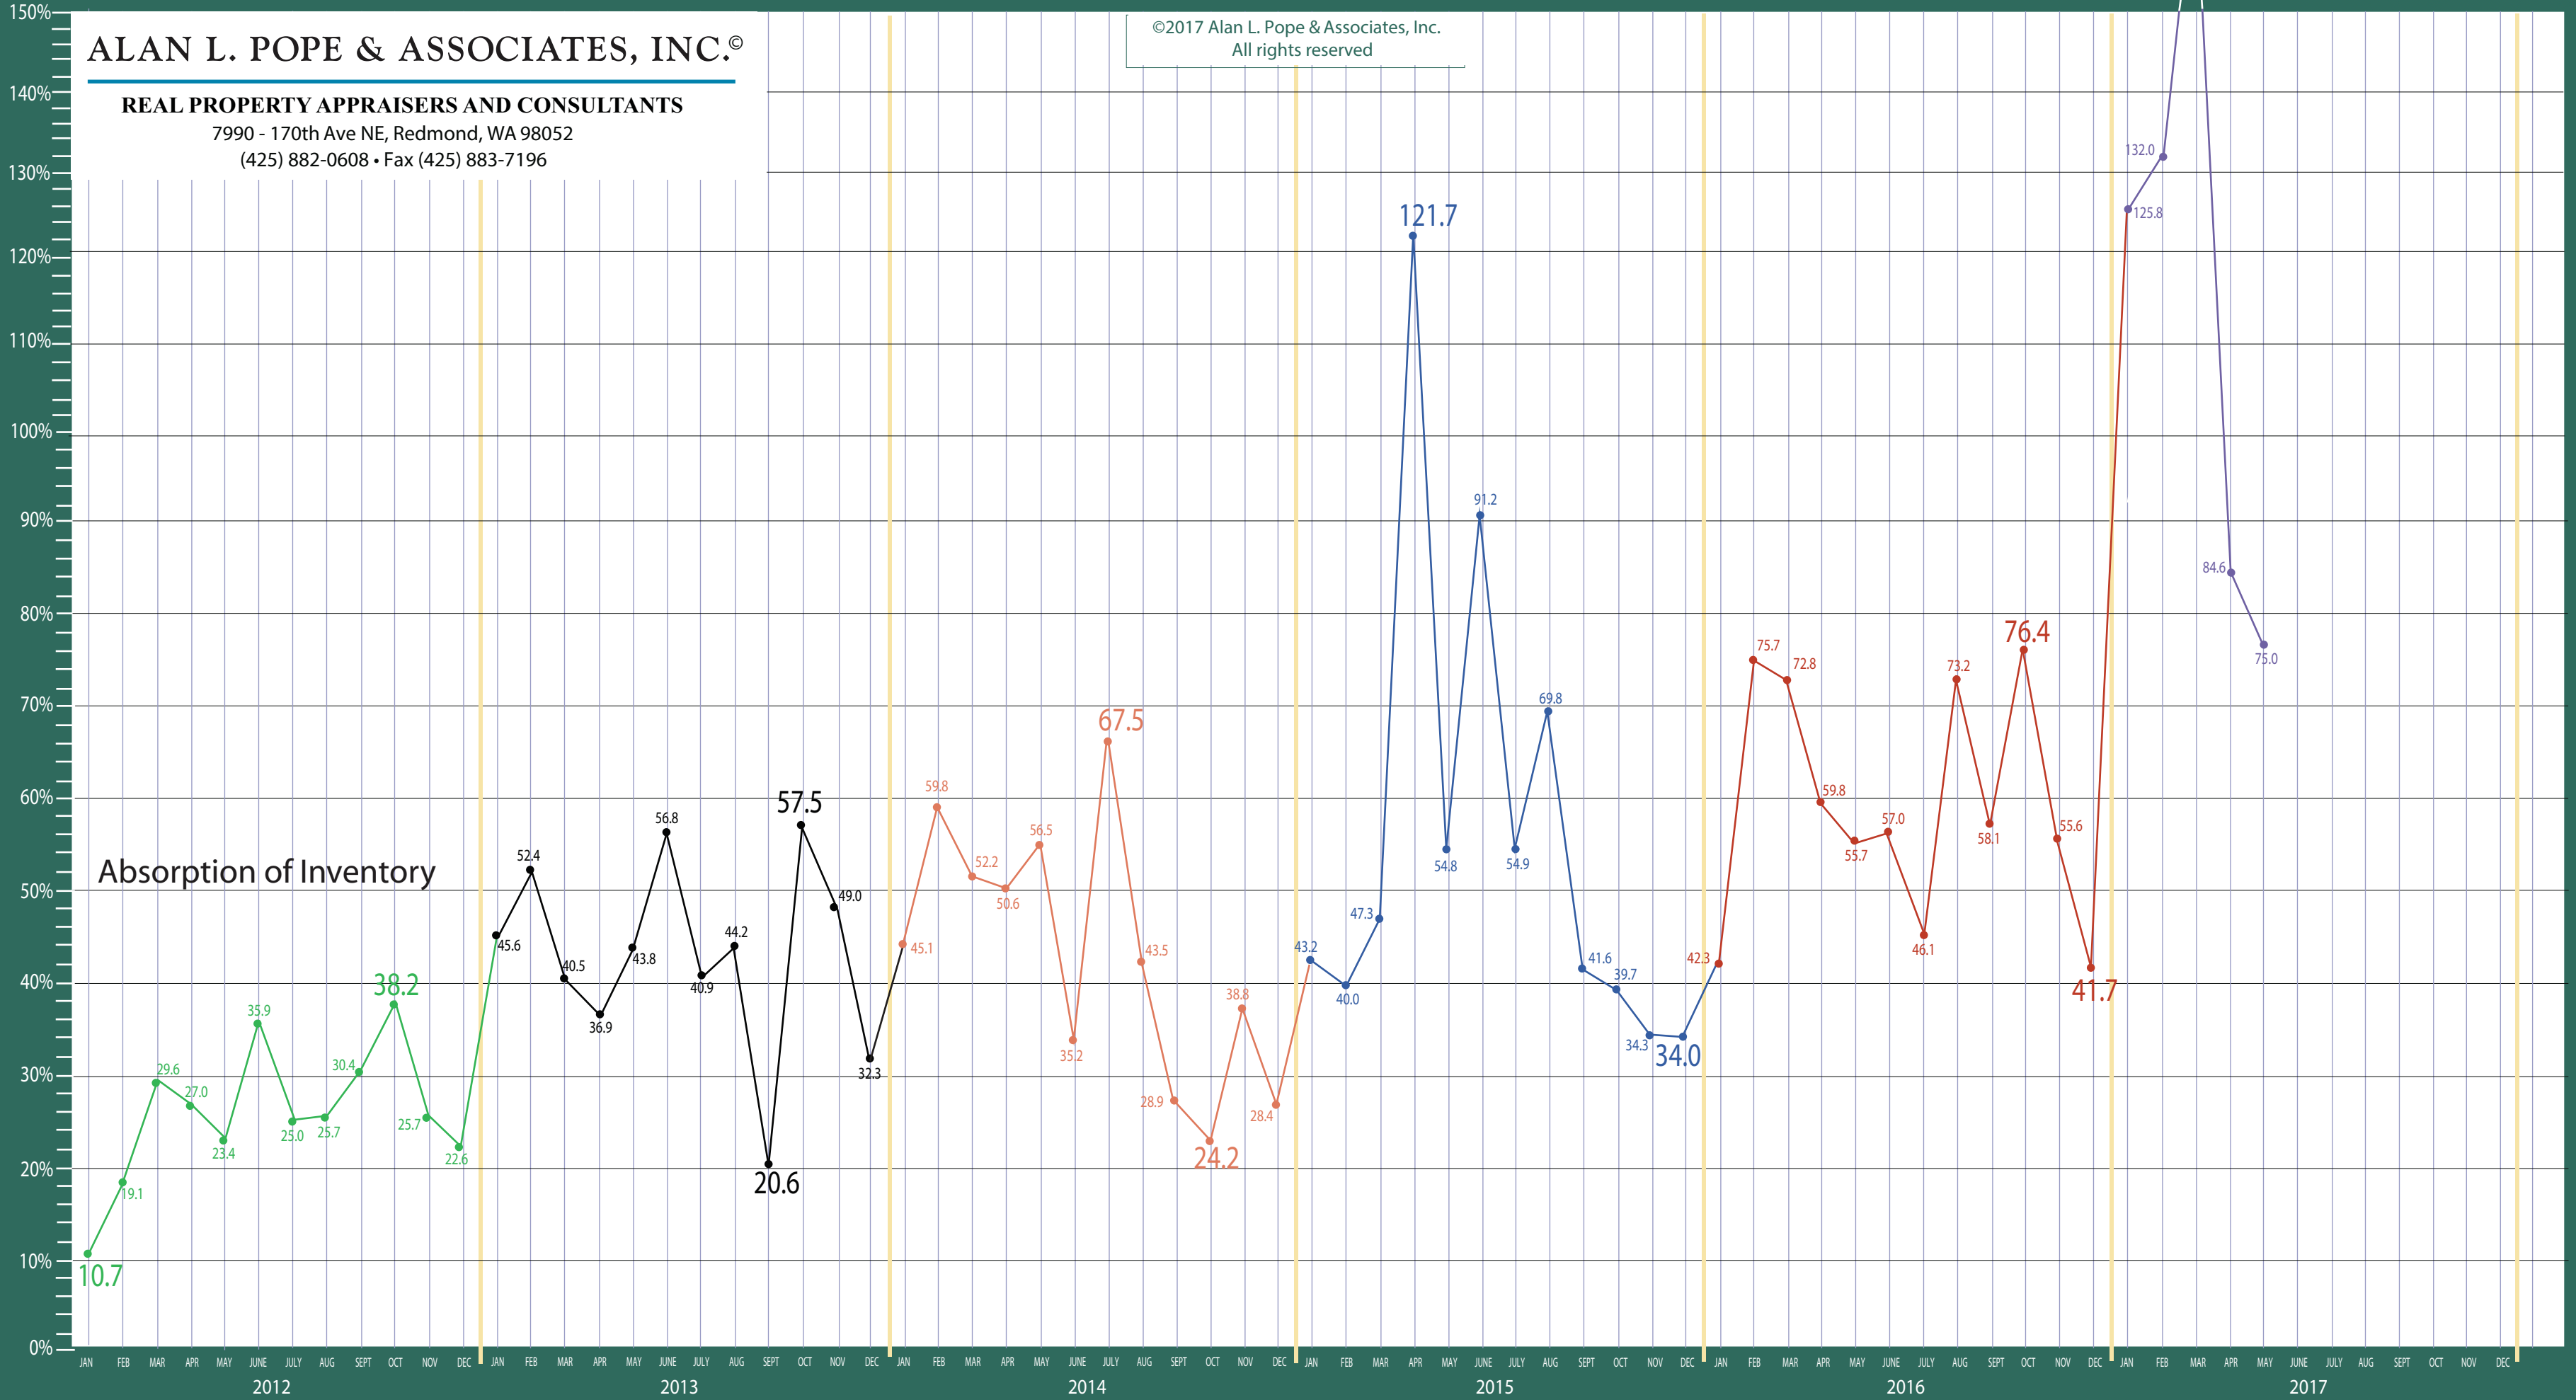

King County

New Construction - Condo Statistics

ALAN L. POPE & ASSOCIATES, INC.®

REAL PROPERTY APPRAISERS AND CONSULTANTS

7990 - 170th Ave NE, Redmond, WA 98052

(425) 882-0608 • Fax (425) 883-7196

©2017 Alan L. Pope & Associates, Inc.
All rights reserved

ALAN L. POPE & ASSOCIATES, INC.®

REAL PROPERTY APPRAISERS AND CONSULTANTS

7990 - 170th Ave NE, Redmond, WA 98052

(425) 882-0608 • Fax (425) 883-7196

©2017 Alan L. Pope & Associates, Inc.
All rights reserved

Absorption of Inventory