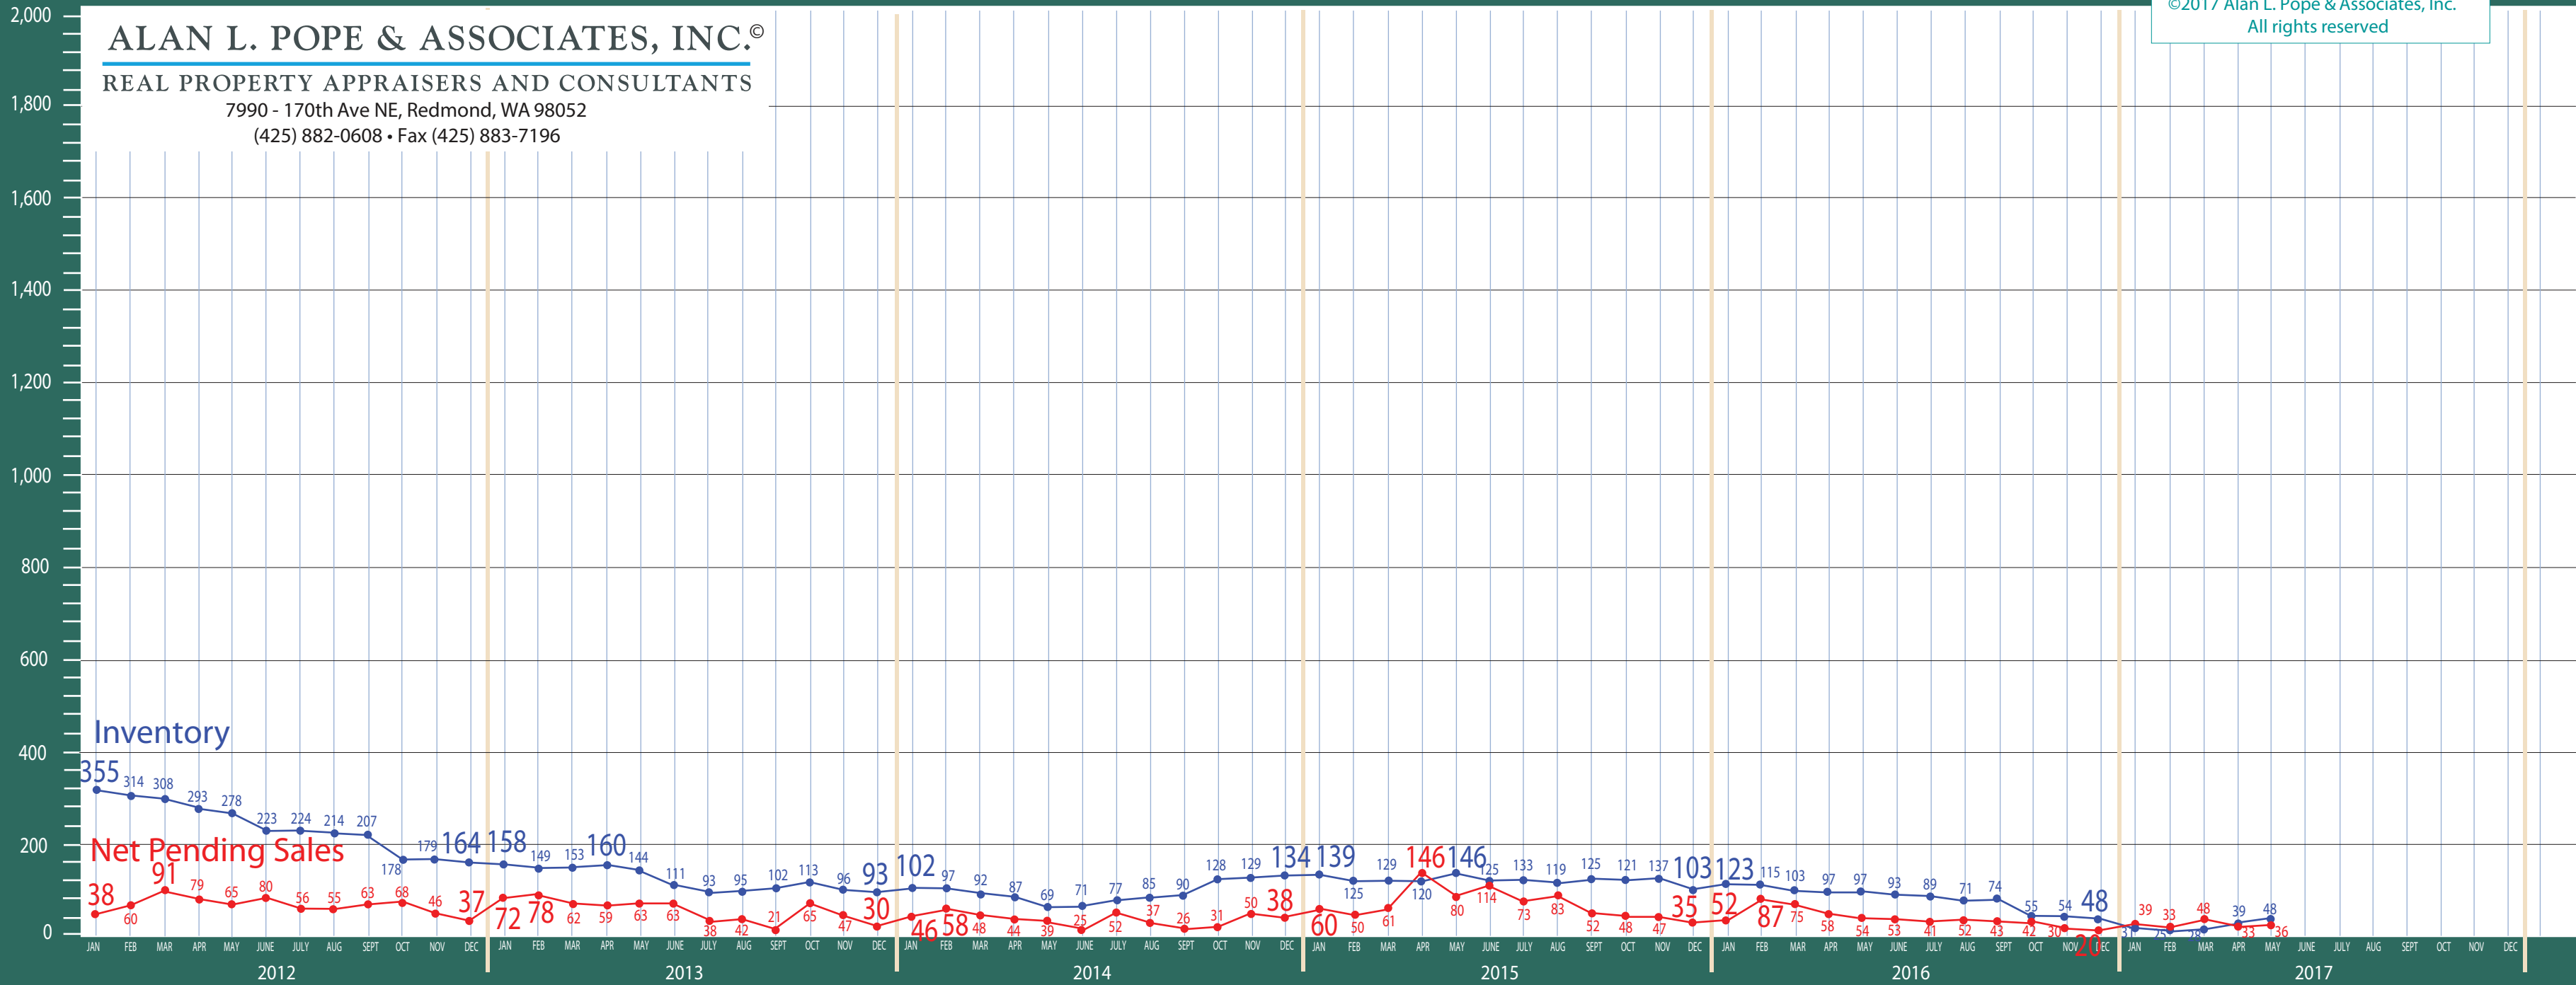

King County

New Construction - Condo Statistics

ALAN L. POPE & ASSOCIATES, INC.®

REAL PROPERTY APPRAISERS AND CONSULTANTS

7990 - 170th Ave NE, Redmond, WA 98052

(425) 882-0608 • Fax (425) 883-7196

©2017 Alan L. Pope & Associates, Inc.
All rights reserved