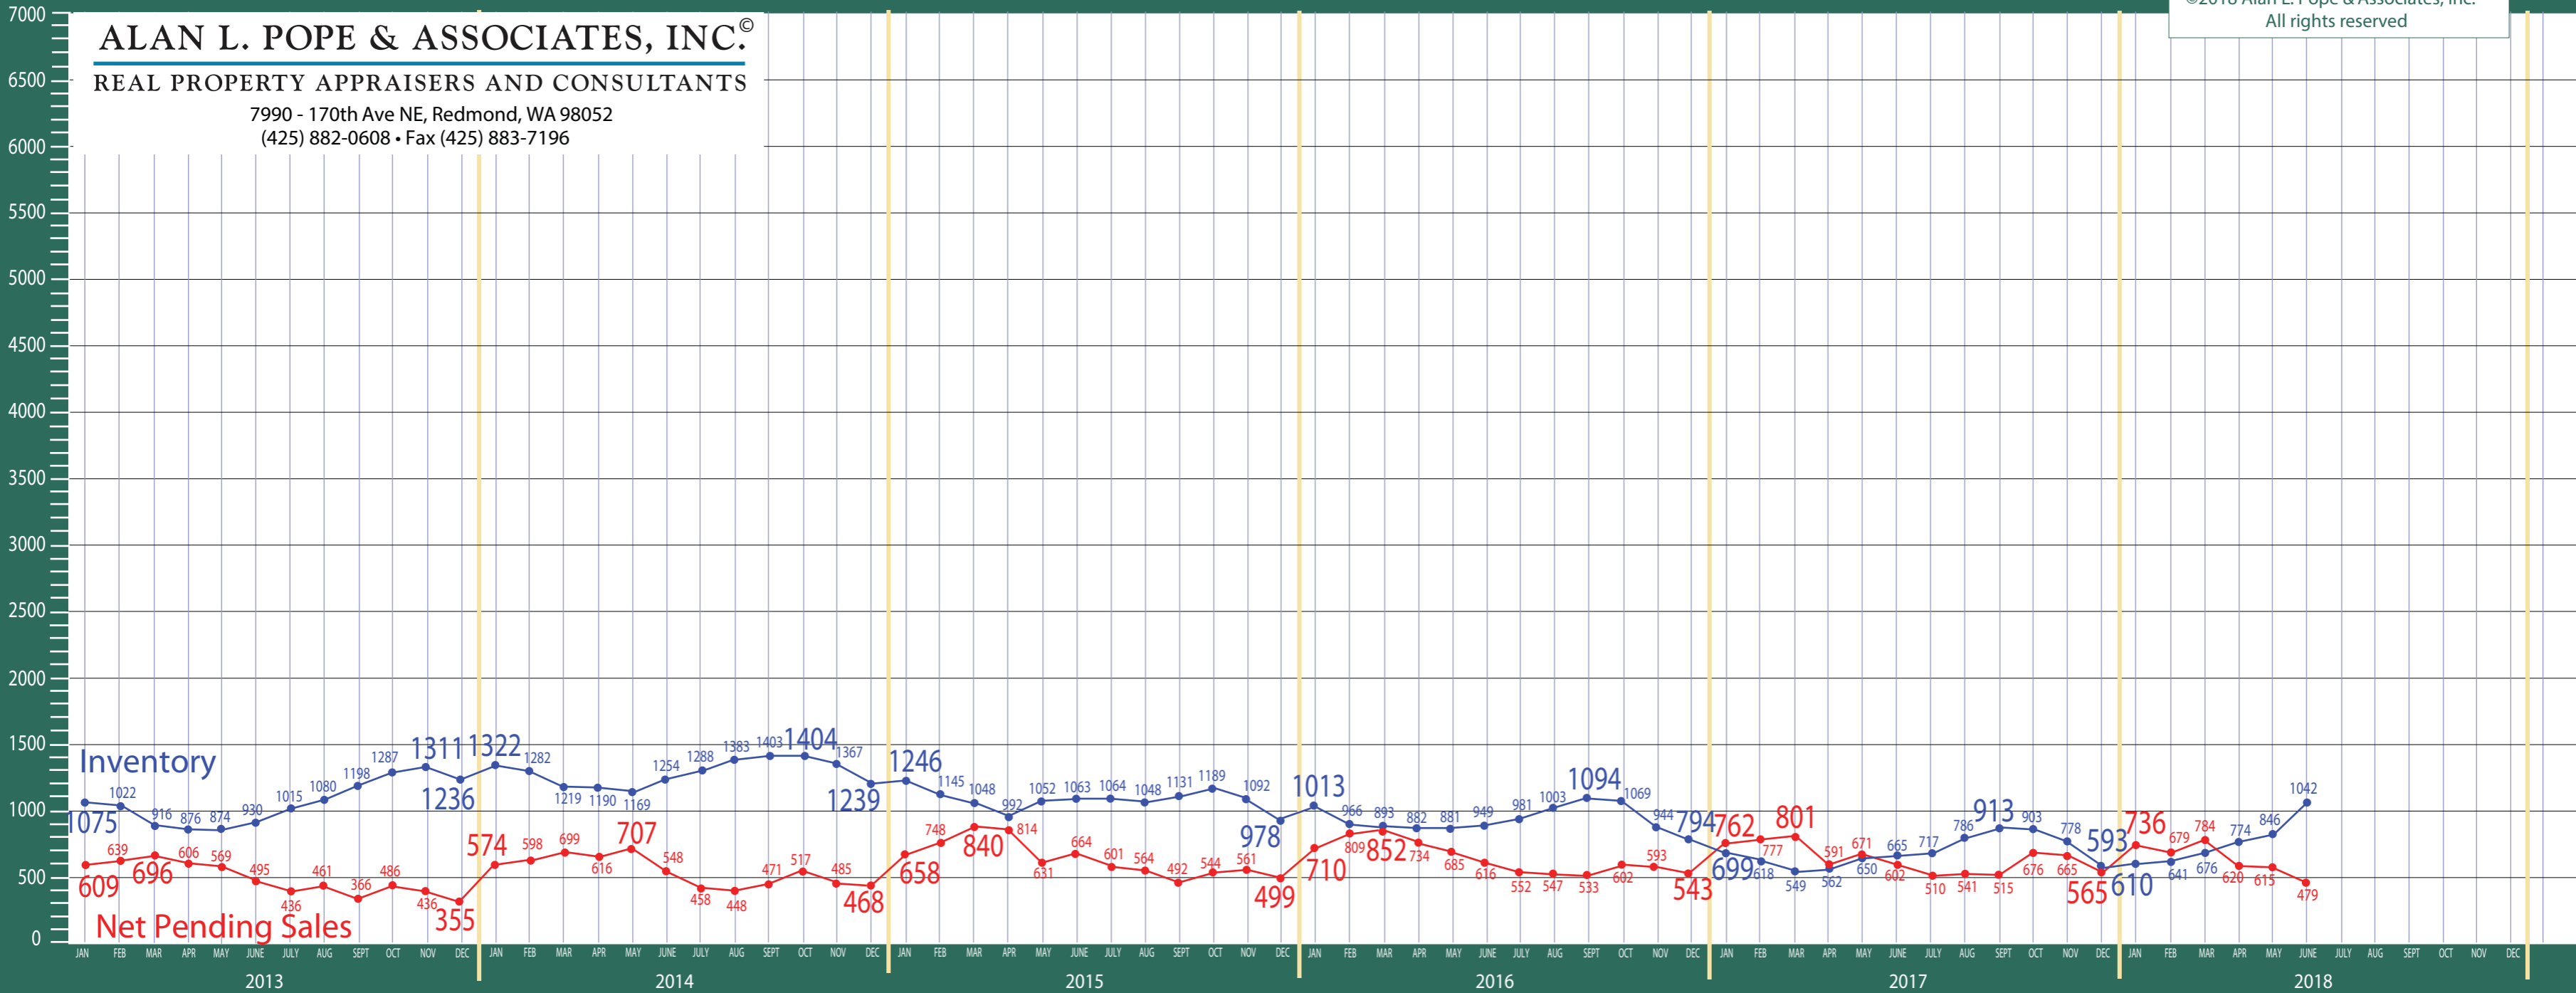

ALAN L. POPE & ASSOCIATES, INC.®

REAL PROPERTY APPRAISERS AND CONSULTANTS

7990 - 170th Ave NE, Redmond, WA 98052
(425) 882-0608 • Fax (425) 883-7196

King & Snohomish County

New Construction - Residential & Condo Statistics